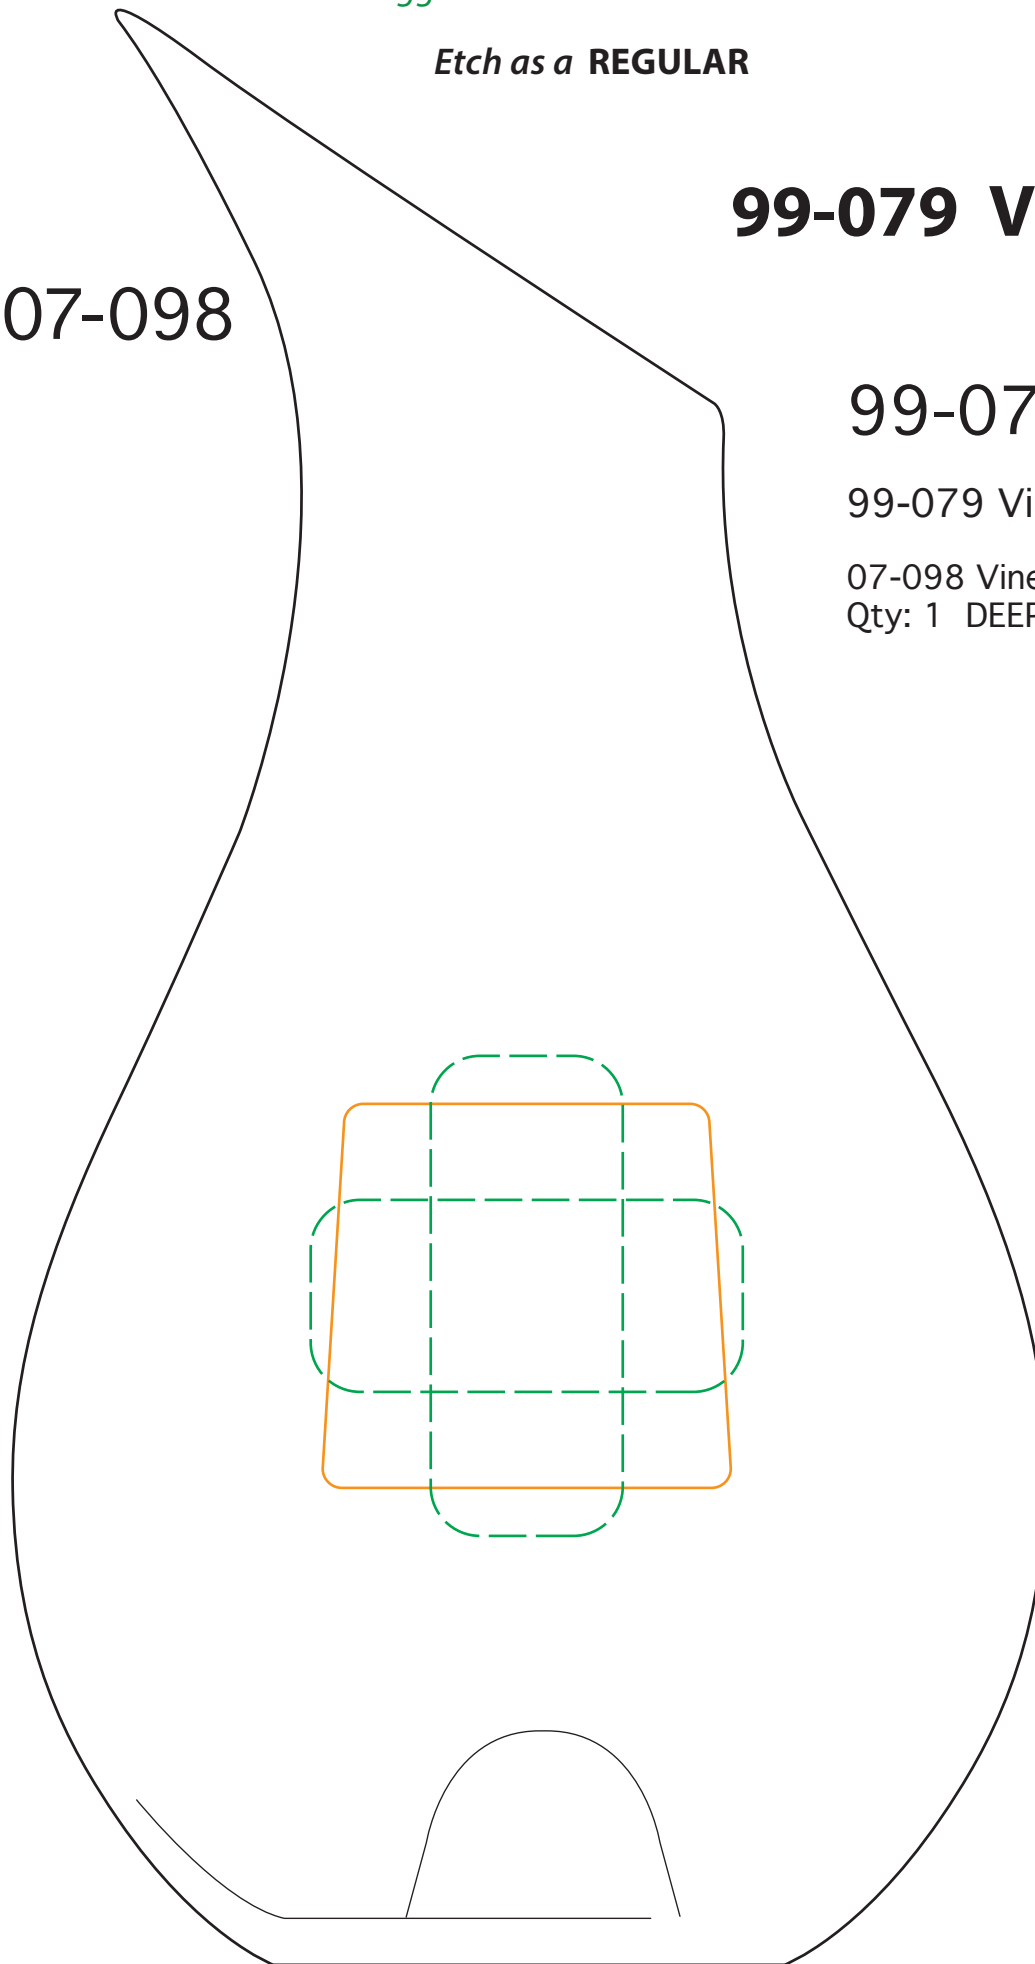

Size / MEDIUM+

Best: 2.125"w x 2"h

Suggested Max: 2.25"w x 2.5"h

Etch as a REGULAR

Size / SMALL

Best: 1.5"w x 1.5"h

Suggested Max: 1.75"w x 1.75"h

Etch as a REGULAR

99-079 Vinery 3pc. Wine Set

07-098

99-079

99-079 Vinery 3pc. Wine Set Qty:

07-098 Vinery Carafe
Qty: 1 DEEP ETCH (99-079)

07-942 Harmony Stemless White Wine
Qty: 1 set/2 DEEP ETCH (99-079)

07-942