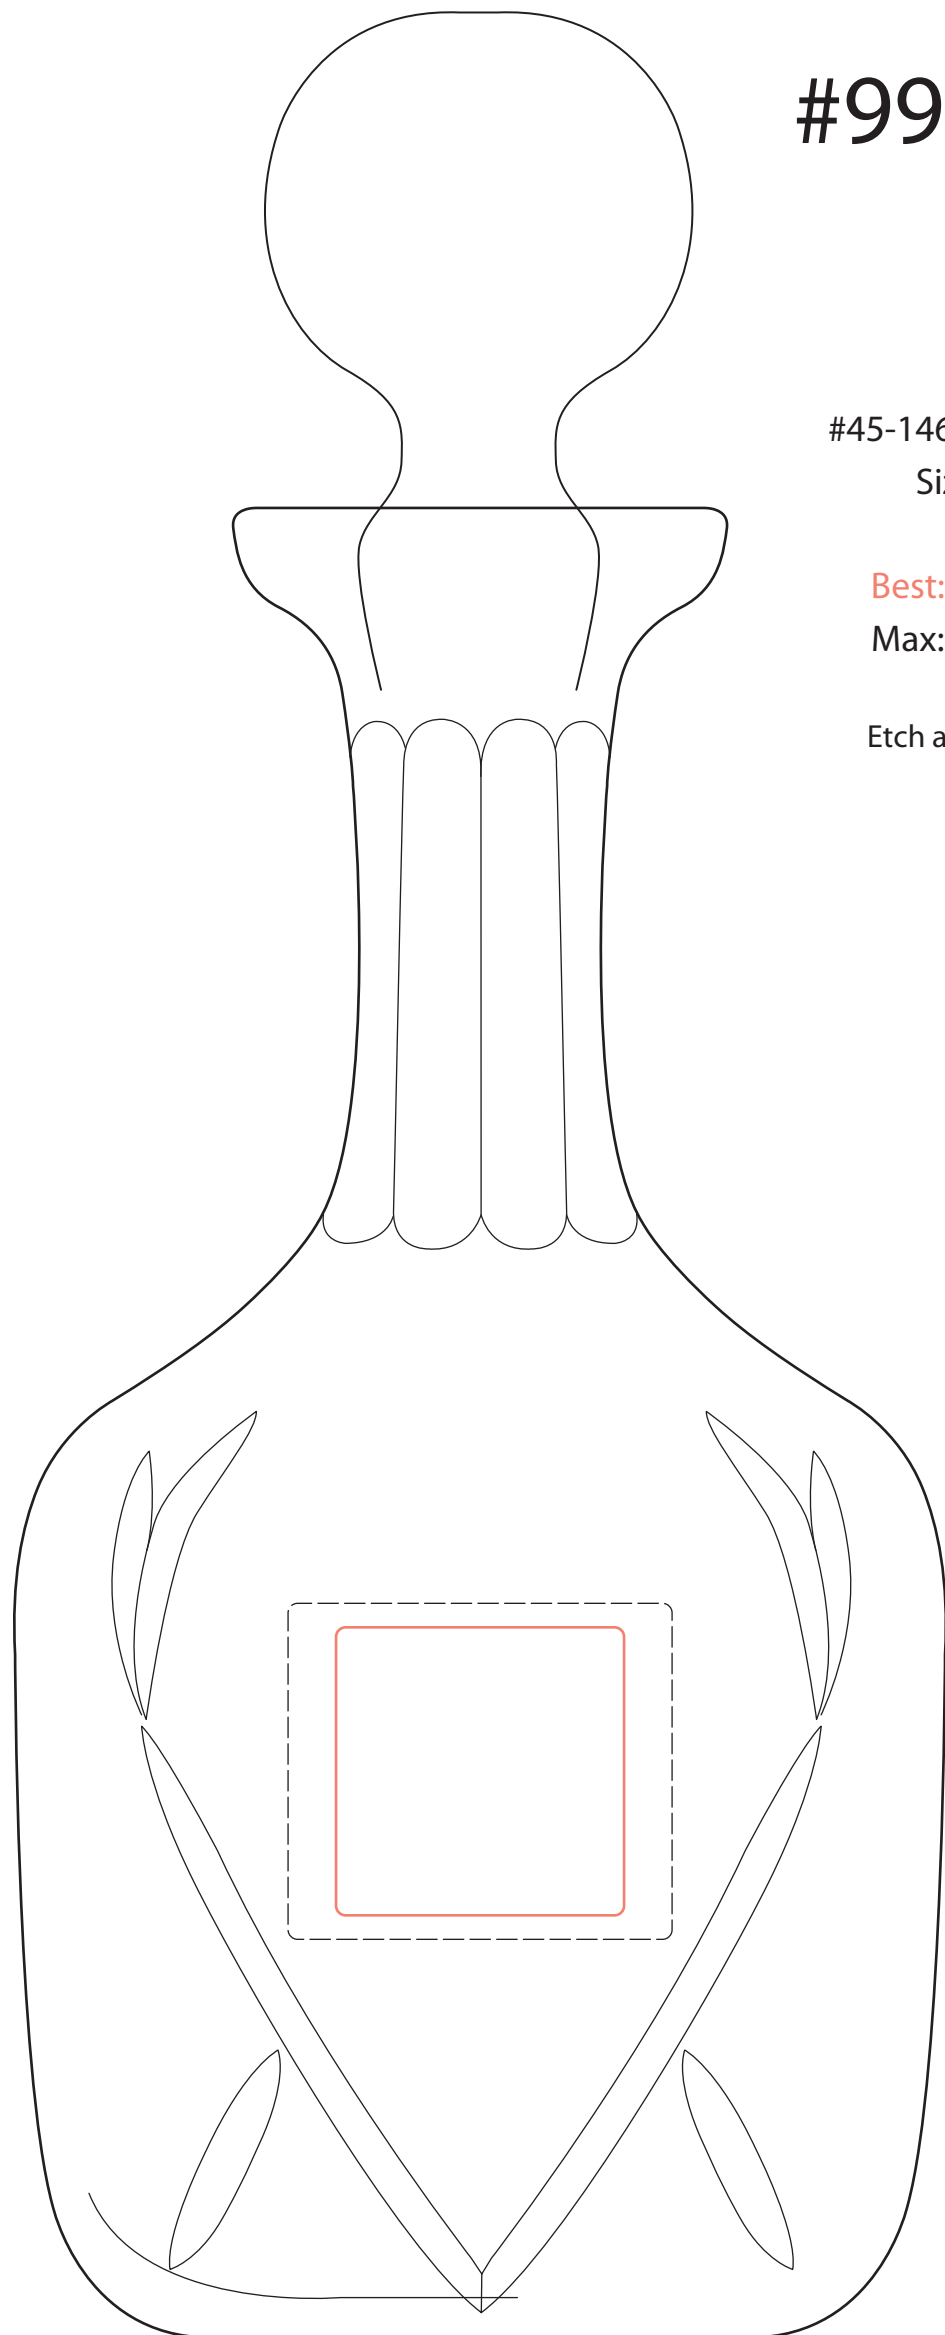

#99-072 Aristocrat Wine Set/5 pc.

#45-146 (Decanter, only):
Size/ SMALL+

Best: 1.5"w x 1.5"h

Max: 2"w x 1.75"h

Etch as a REGULAR

#45-147 (Wine Glasses set/4, only):
Size/ SMALL

Best: 1.5"w x 1.5"h

Max: 2.125"w x 1.75"h

Etch as a REGULAR