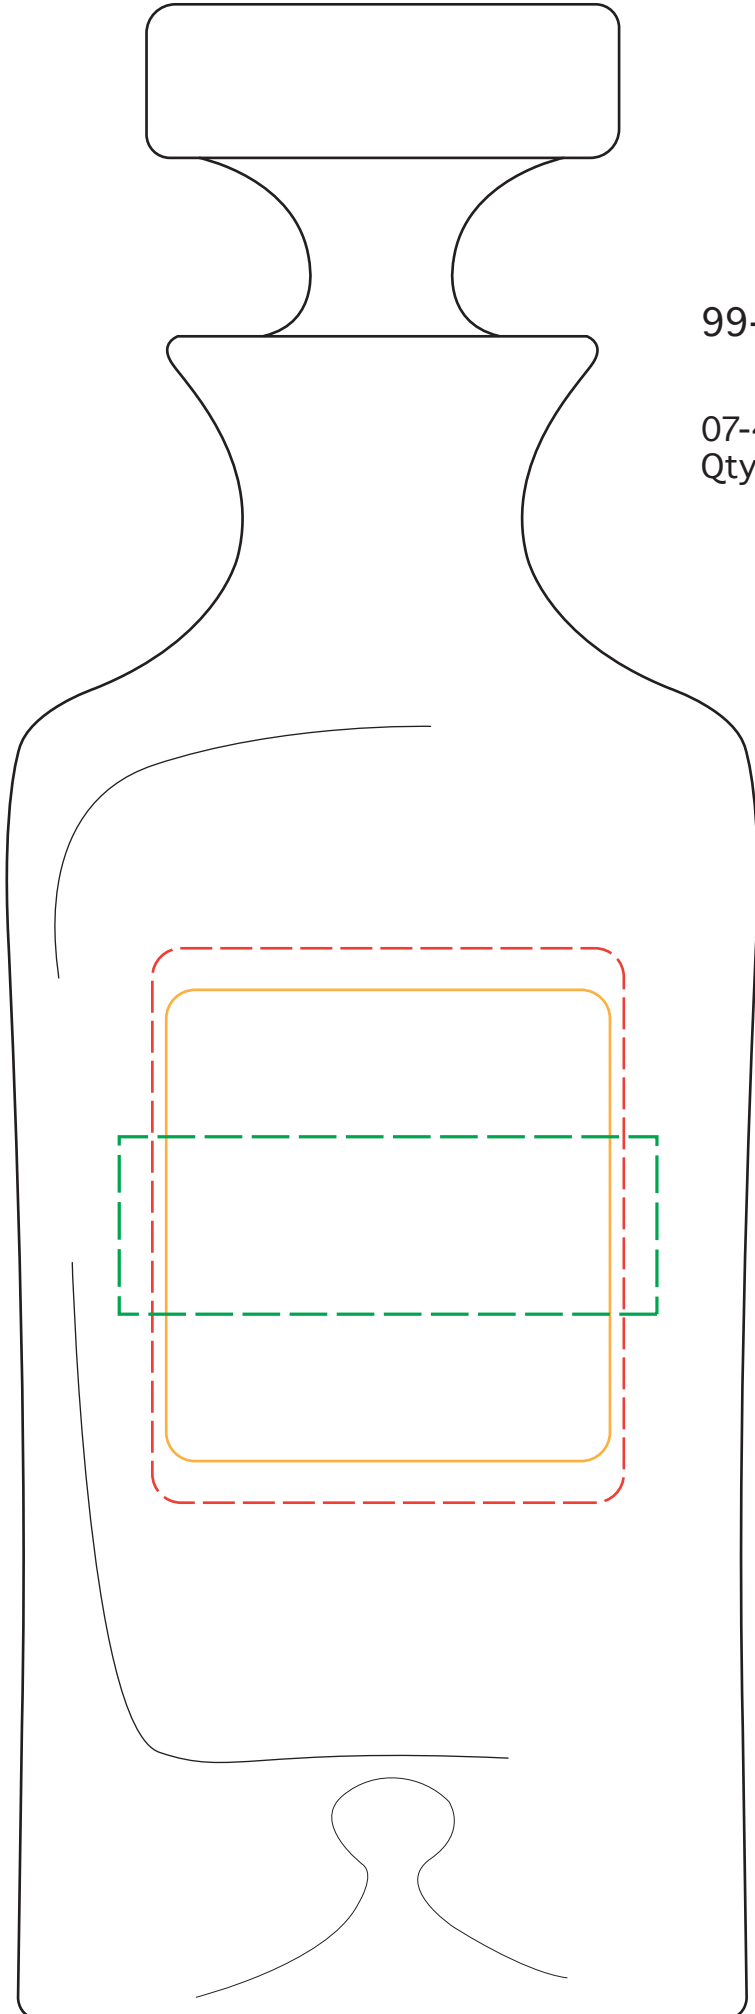

99-036 Deluxe Square Decanter 5 pc. Set

Best: 2 w X 2.125 h
Max: 2.125 w X 2.5 h

SIZE: REGULAR

WARP:

Best: 2.125 w X 1.75 h
Max:

SIZE: MEDIUM

WARP:

99-036 Deluxe Square Decanter 5 pc. Set

07-402 Deluxe Square Decanter
Qty: DEEP ETCH

07-034 Deluxe OTR
Qty: 1 set/4 DEEP ETCH