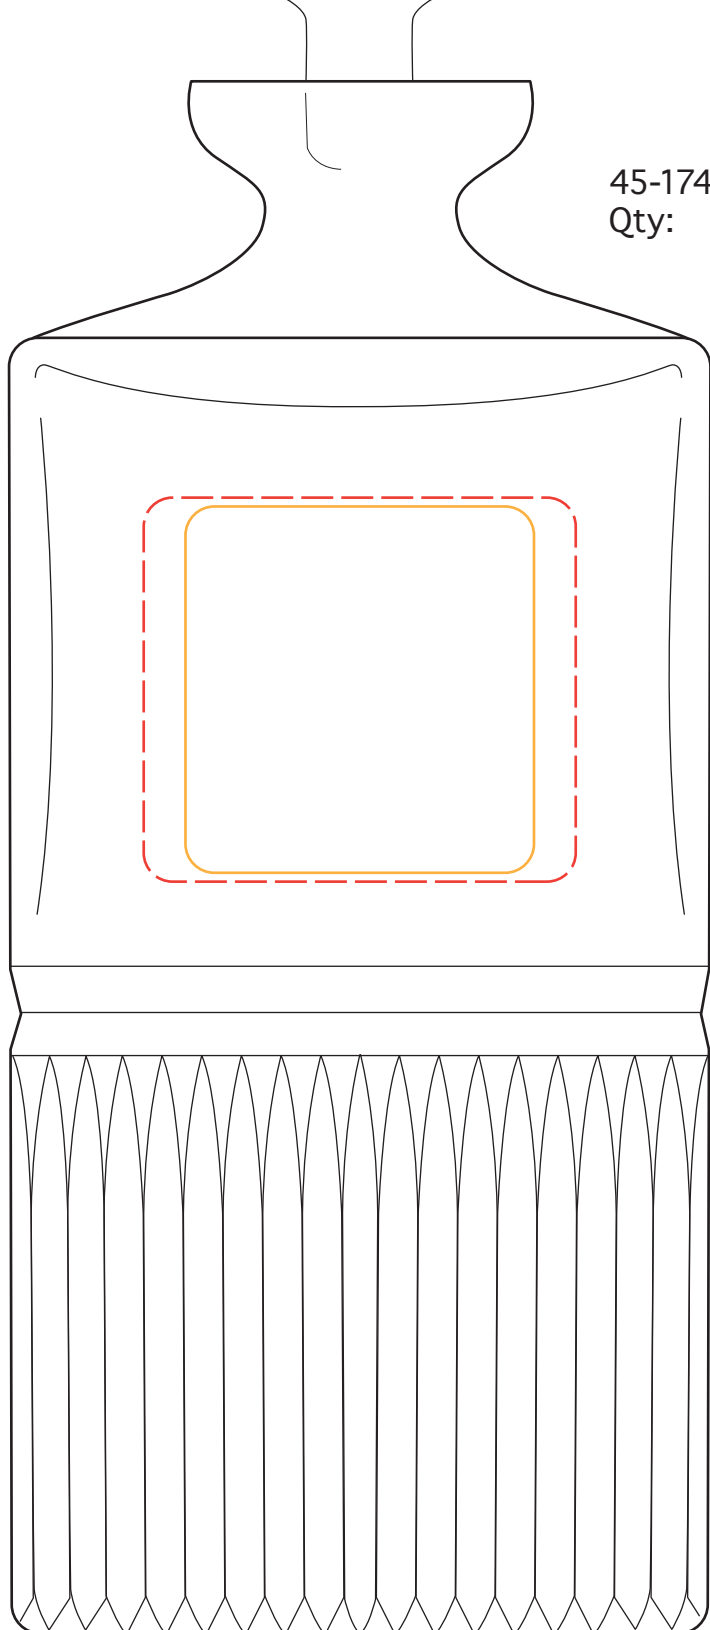

99-035 Parker 5pc. Decanter Set

Best: 1.5 w X 1.5 h

Max: 2.25 w X 2 h

SIZE: MEDIUM

WARP:

45-174 Parker Decanter
Qty: DEEP ETCH

Best: 1.5 w X 1.5 h

Max: 2 w X 1.625 h

SIZE: SMALL

WARP:

45-173 Parker Rocks Glass
Qty: set/4 DEEP ETCH