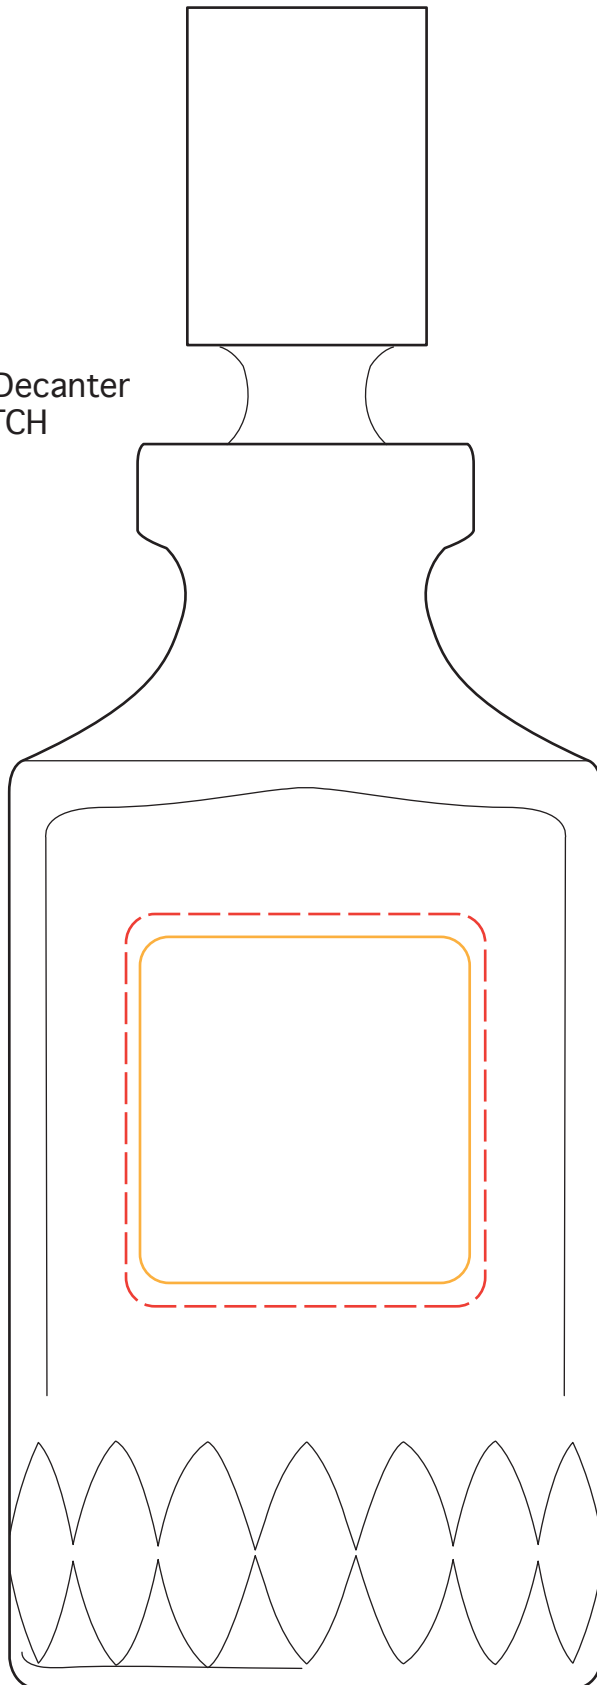

99-034 Hudson Crystal Decanter Set -5 pc.

Best: 1.5 w X 1.5 h

Max: 1.875 w X 2.125 h

SIZE: MEDIUM

WARP:

45-175 Hudson Decanter
Qty: DEEP ETCH

Etching not available
on this item.

45-176 Hudson Crystal Shot
Qty: set/4 PLAIN