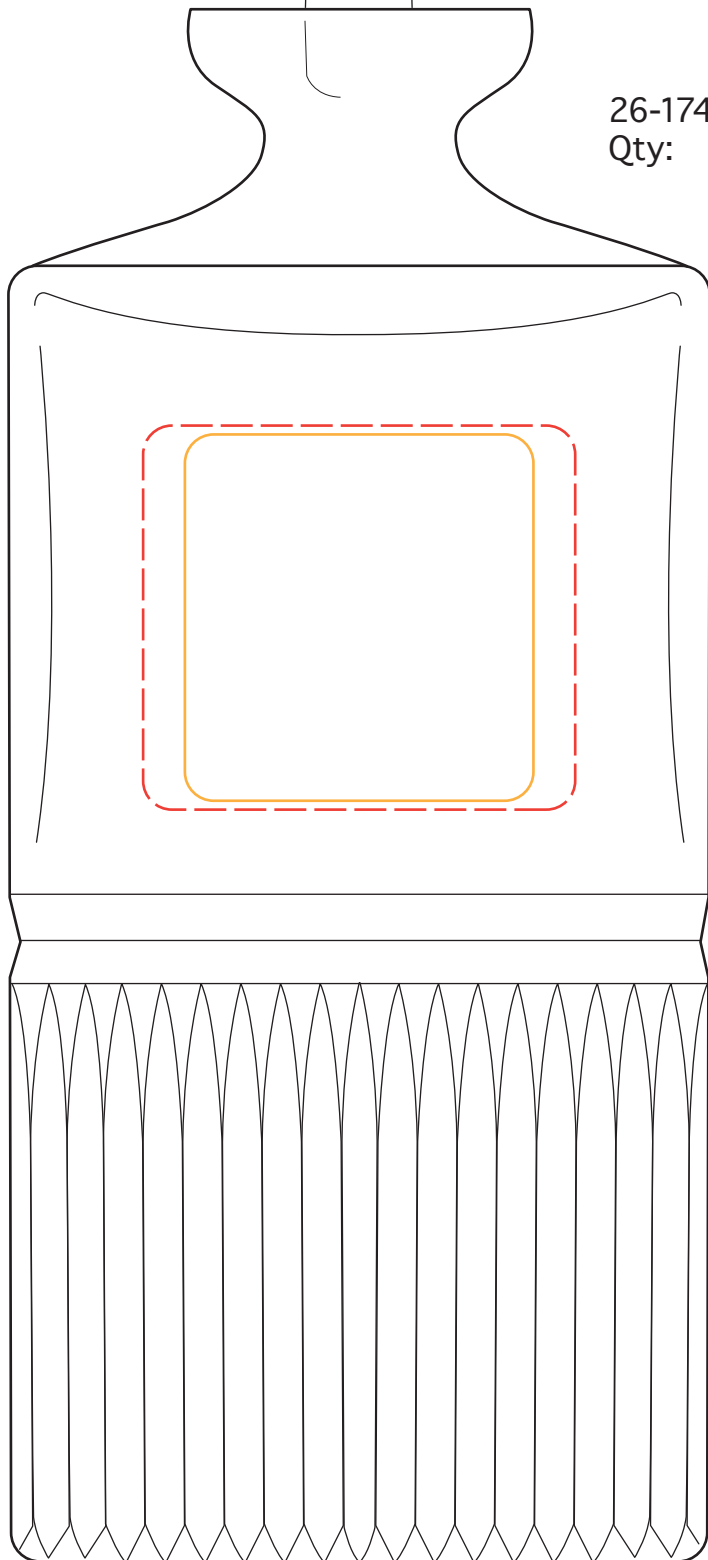

99-032 Parker 3pc. Decanter Set

99-035 Parker 5pc. Decanter Set

Best: 1.5 w X 1.5 h

Max: 2.25 w X 2 h

SIZE: MEDIUM

26-174 Parker Decanter
Qty: DEEP ETCH

Best: 1.5 w X 1.5 h

Max: 2 w X 1.625 h

SIZE: SMALL

45-173 Parker Rocks Glass
Qty: set/2 DEEP ETCH

45-173 Parker Rocks Glass
Qty: set/4 DEEP ETCH