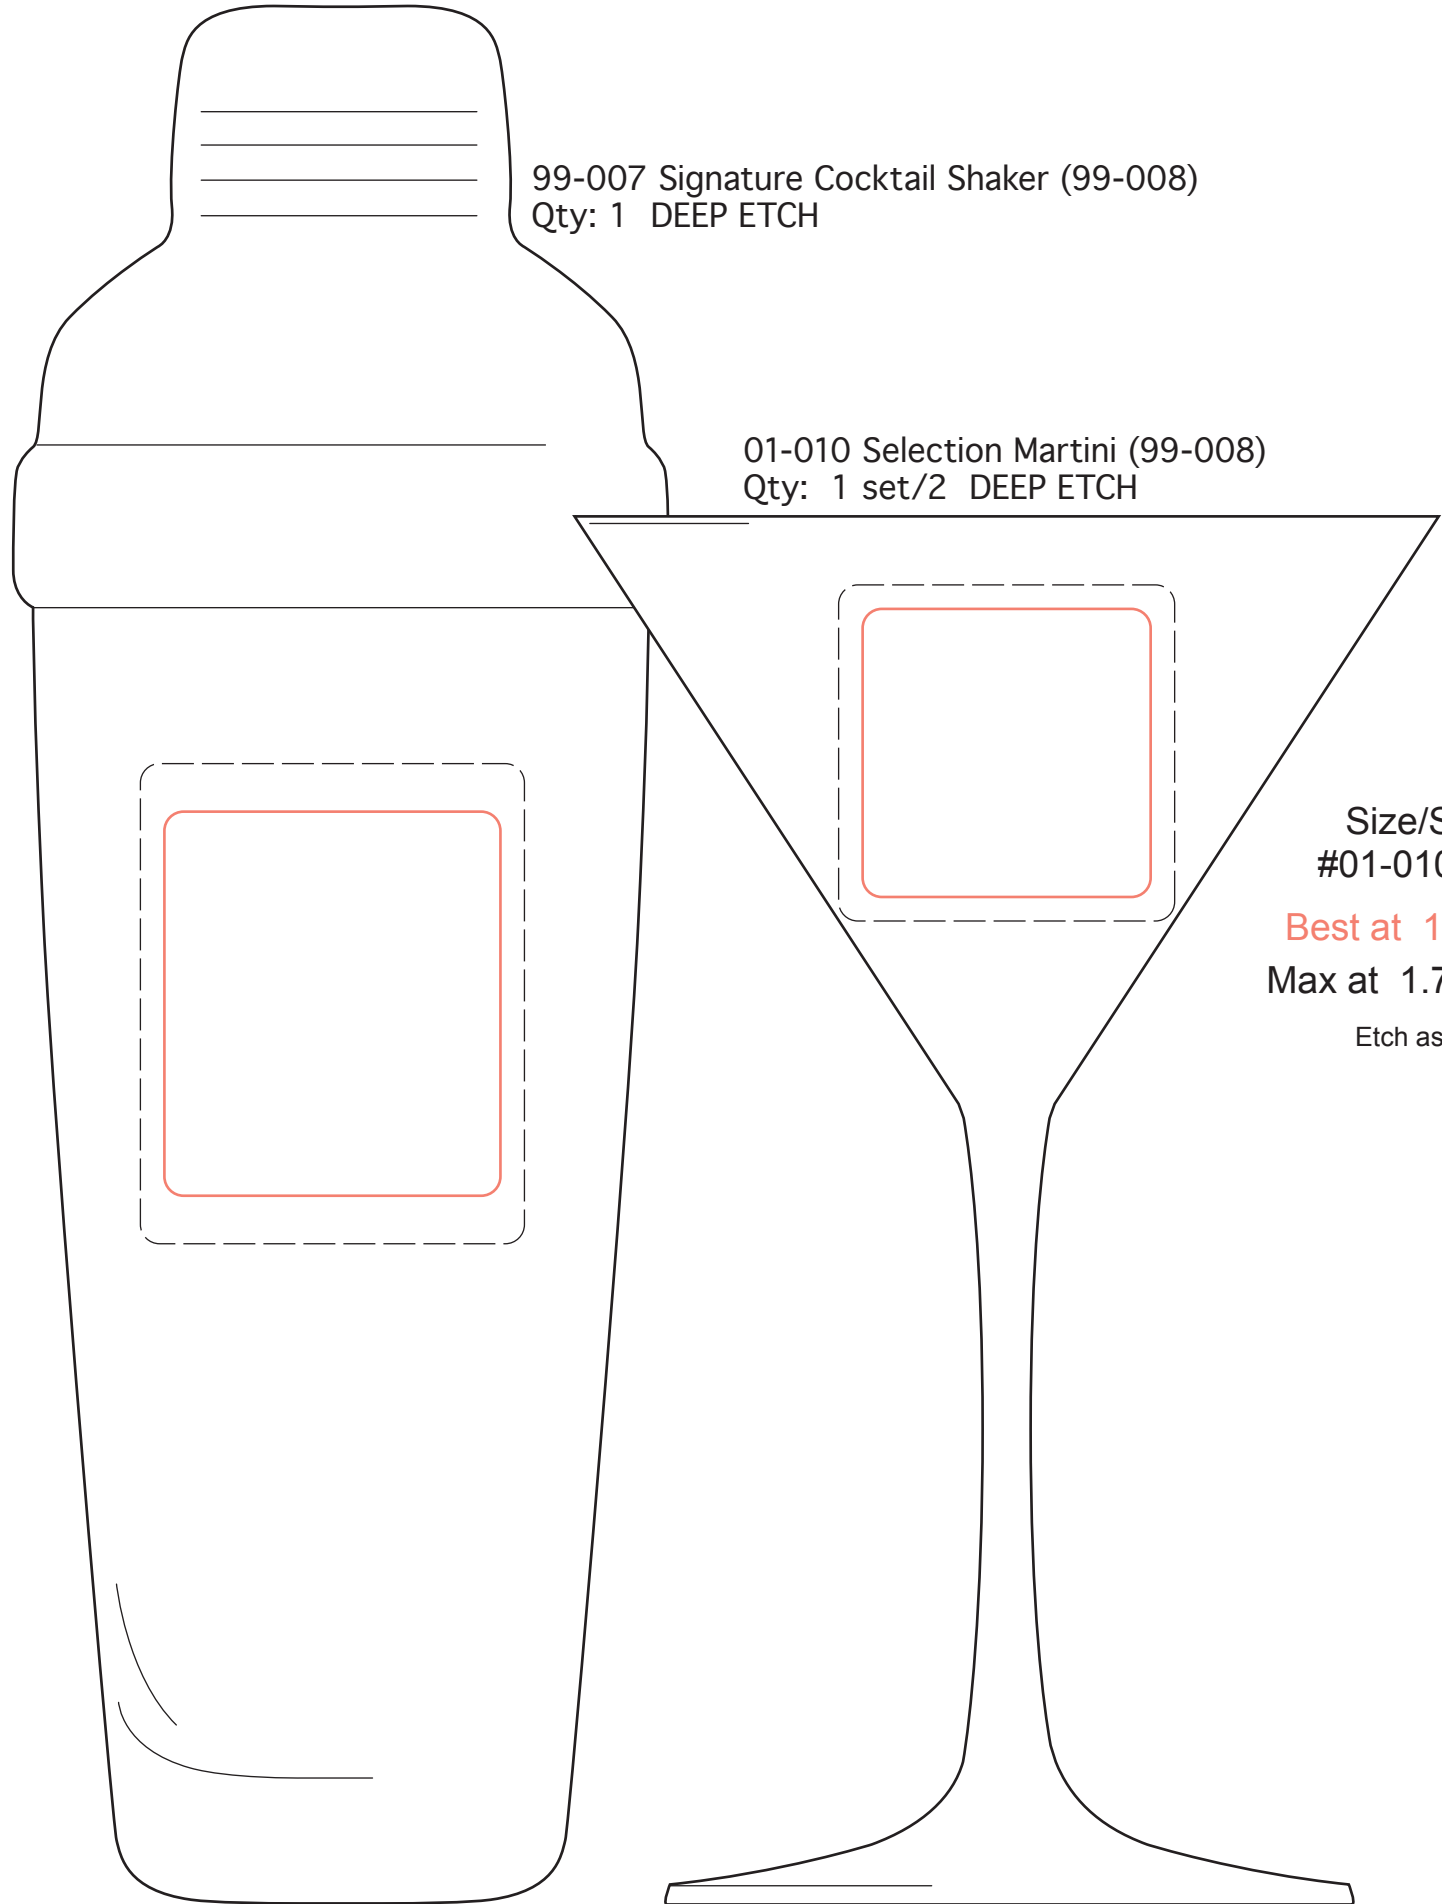

#99-008 Selection Martini Set

99-007 Signature Cocktail Shaker (99-008)
Qty: 1 DEEP ETCH

01-010 Selection Martini (99-008)
Qty: 1 set/2 DEEP ETCH

Size/MEDIUM
#99-007 Carafe

Best at 1.75w x 2h

Suggested MAX at 2w x 2.5h

Etch as a REGULAR

Size/SMALL
#01-010 Martini

Best at 1.5w x 1.5h

Max at 1.75w x 1.75h

Etch as a FLOP