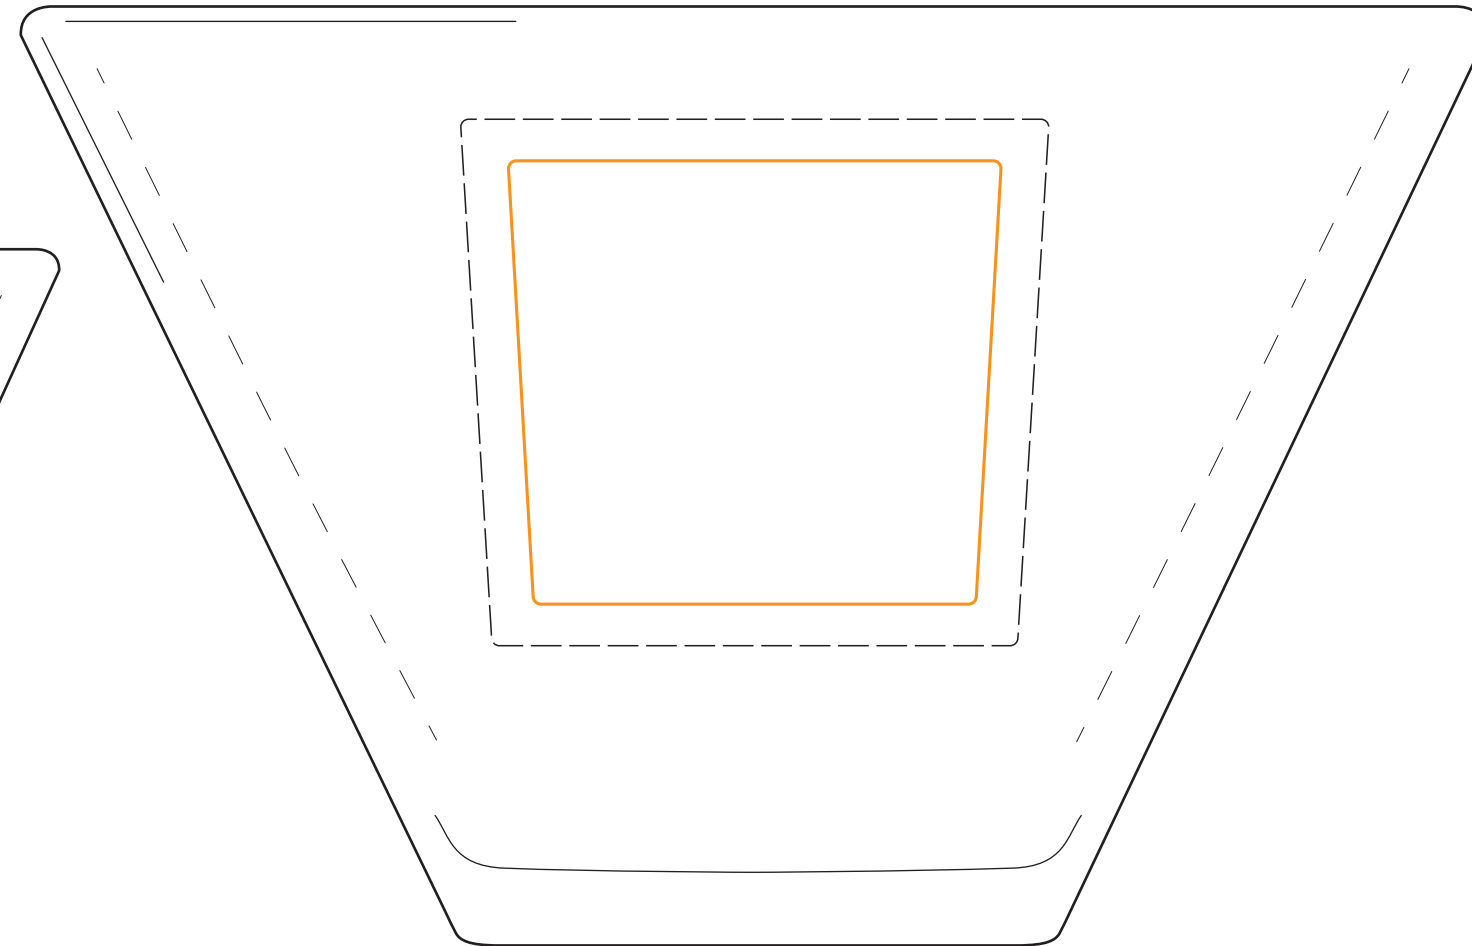

# 87-014S,M,L Quartet Bowls

*Etch as a FLOP!*

Size / **SMALL**

**Best:** 1.5"w x 1.5"h

Suggested **Max:** 1.75"w x 1.75"h

*Etch as a FLOP!*

Size / **MEDIUM**

**Best:** 2"w x 2"h

Suggested **Max:** 2.375"w x 2.375"h

*Etch as a FLOP!*

Size / **REGULAR**

**Best:** 2.5"w x 2.5"h

Suggested **Max:** 3.125"w x 3.125"h

87-014S Quartet Bowl  
Qty: DEEP ETCH

87-014M Quartet Bowl  
Qty: DEEP ETCH