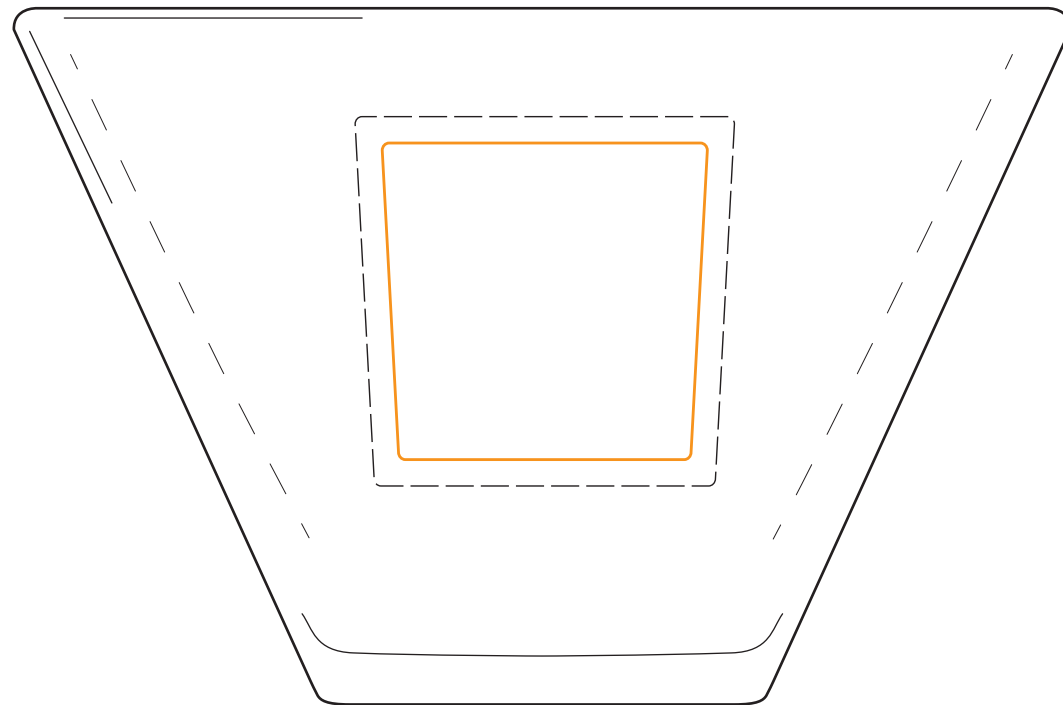

# 87-014S,M,L Quartet Bowls

*Etch as a FLOP!*

Size / **SMALL**

**Best:** 1.5"w x 1.5"h

Suggested **Max:** 1.75"w x 1.75"h

*Etch as a FLOP!*

Size / **MEDIUM**

**Best:** 2"w x 2"h

Suggested **Max:** 2.375"w x 2.375"h

*Etch as a FLOP!*

Size / **REGULAR**

**Best:** 2.5"w x 2.5"h

Suggested **Max:** 3.125"w x 3.125"h

87-014S Quartet Bowl  
Qty: DEEP ETCH

87-014M Quartet Bowl  
Qty: DEEP ETCH