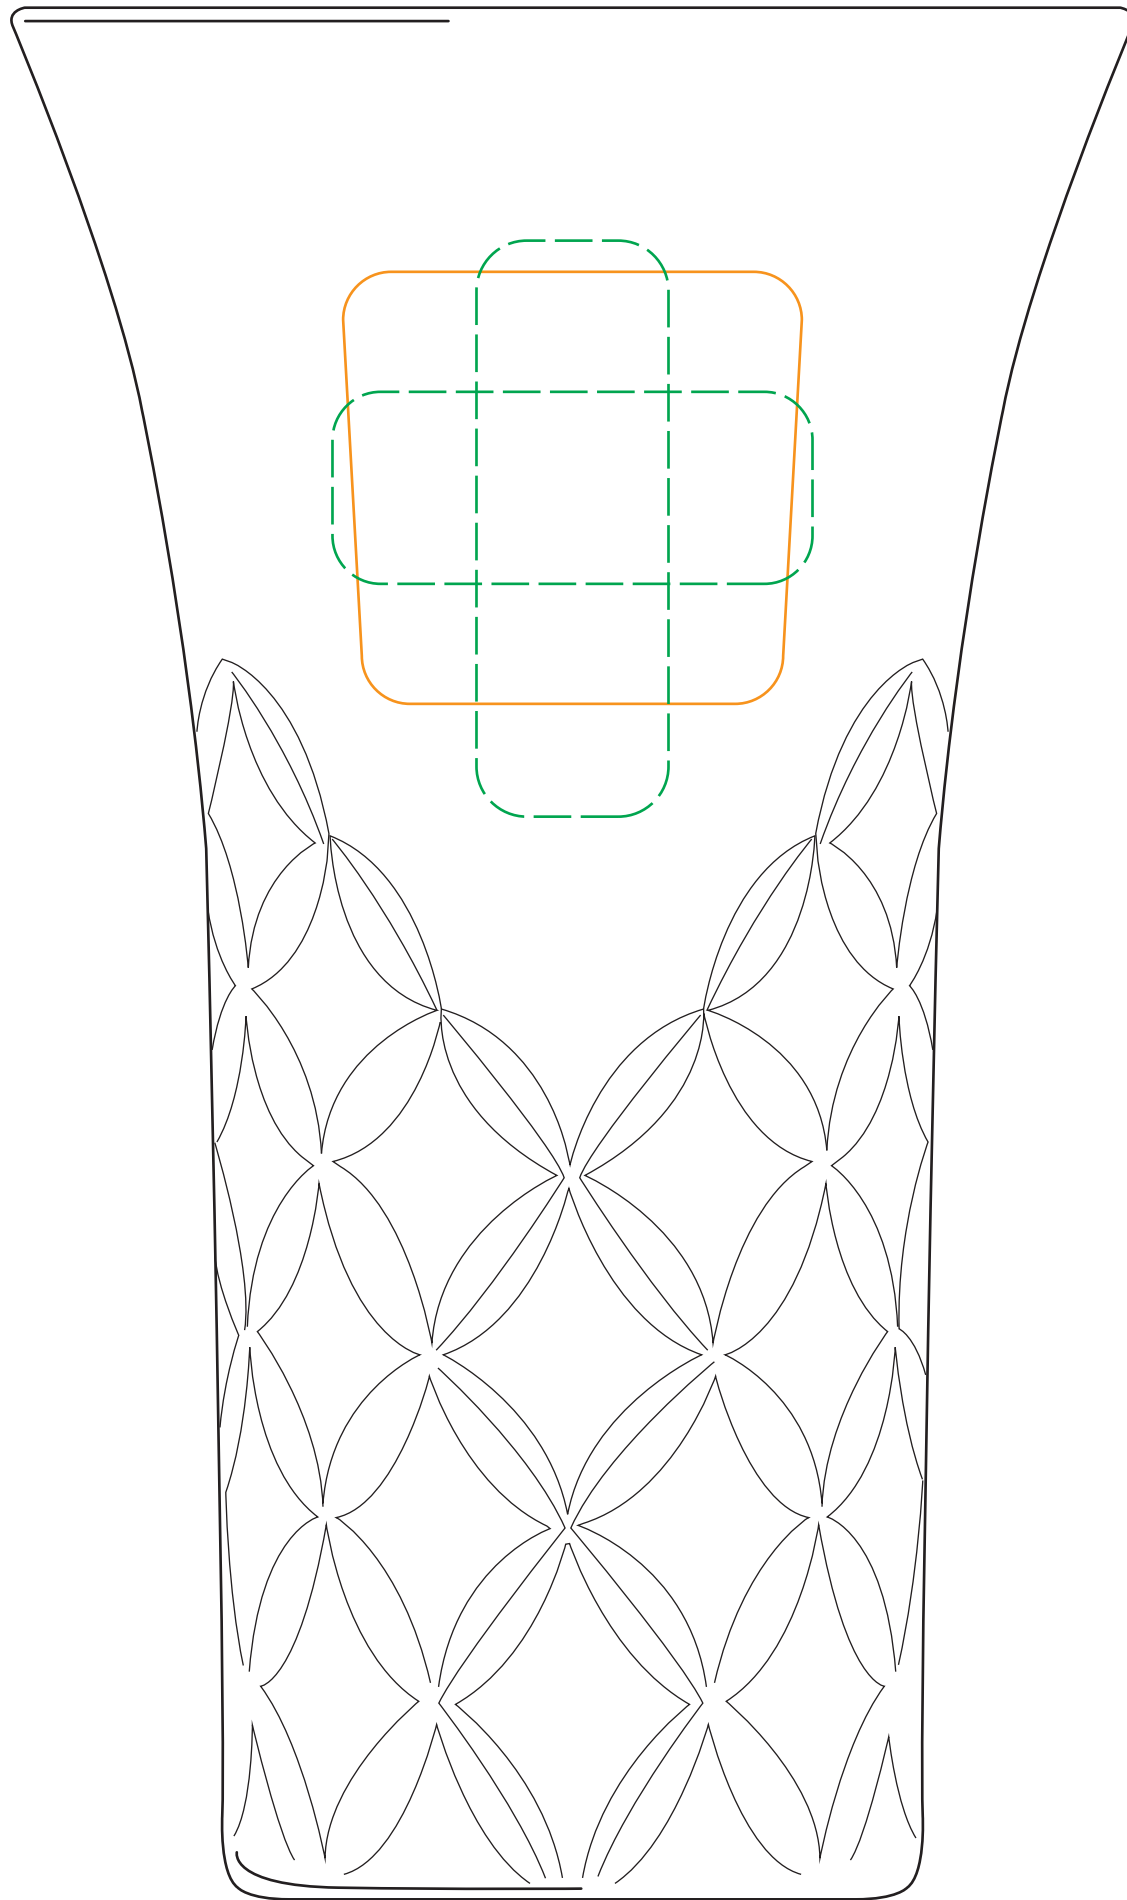

82-017L, S Carthage Classic Vase

Size / REGULAR

Best: 2.25"w x 2.25"h

Suggested Max: 2.5"w x 3"h

Etch as a REGULAR

82-017L Carthage Classic Vase
Qty: DEEP ETCH

Size / MEDIUM+

Best: 2"w x 1.75"h

Suggested Max: 2.25"w x 2.5"h

Etch as a REGULAR

82-017S Carthage Classic Vase
Qty: DEEP ETCH