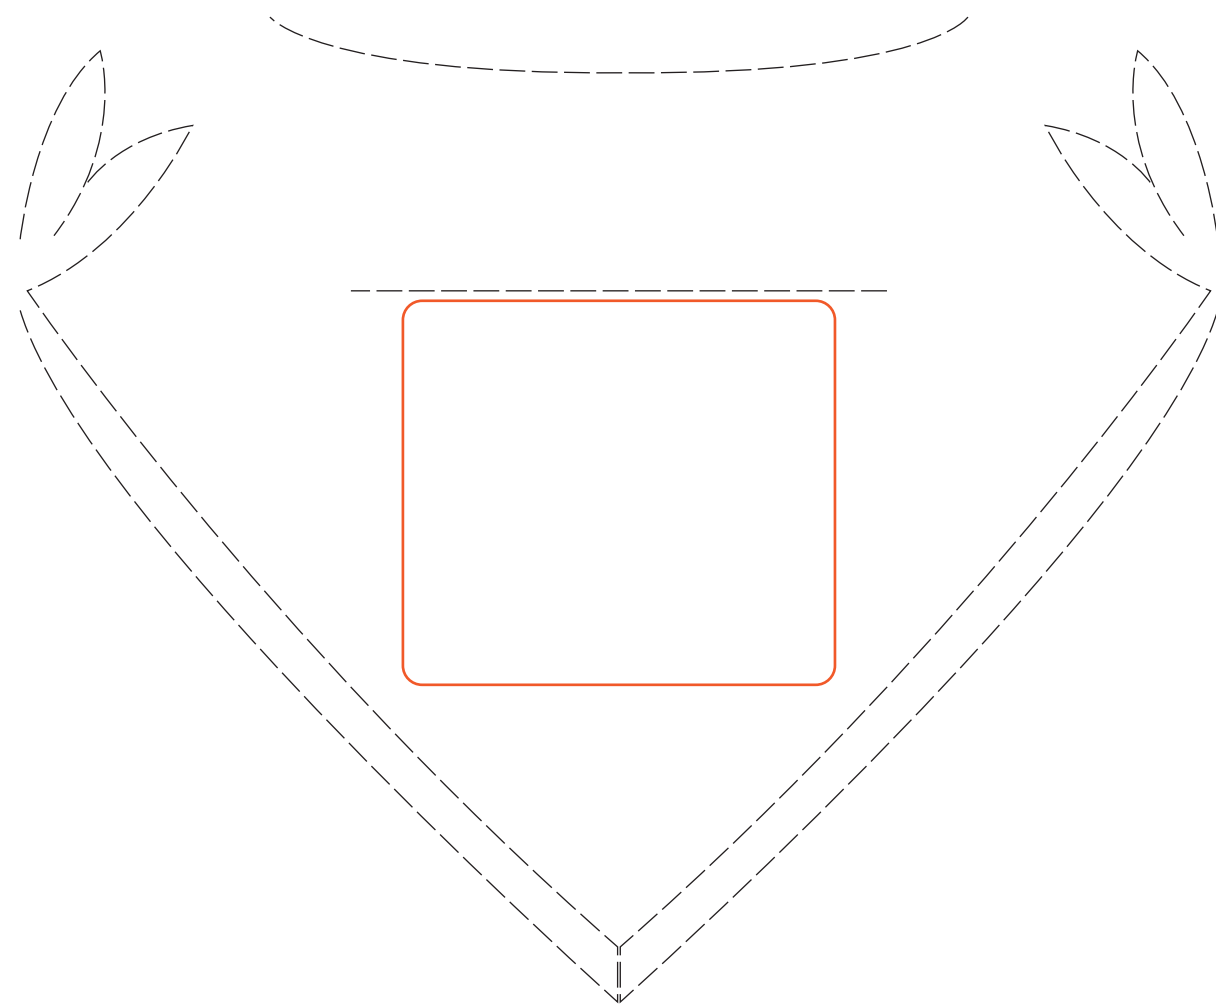

# #82-005 L, M, S Dublin Rose Bowl

#82-005L:  
Size/ REGULAR

Best at 2.25"w x 2"h  
Suggested Max: 2.5"w x 2.25"h  
Etch as a REGULAR

#82-005M:  
Size/ MEDIUM

Best at 1.75"w x 1.75"h  
Suggested Max: 2.25"w x 2"h  
Etch as a REGULAR

#82-005S:  
Size/ SMALL

Best at 1.5"w x 1.5"h  
Suggested Max: 2"w x 1.75"h  
Etch as a REGULAR

82-005L Dublin Rose Bowl  
Qty: DEEP ETCH

82-005M Dublin Rose Bowl  
Qty: DEEP ETCH

82-005S Dublin Rose Bowl  
Qty: DEEP ETCH