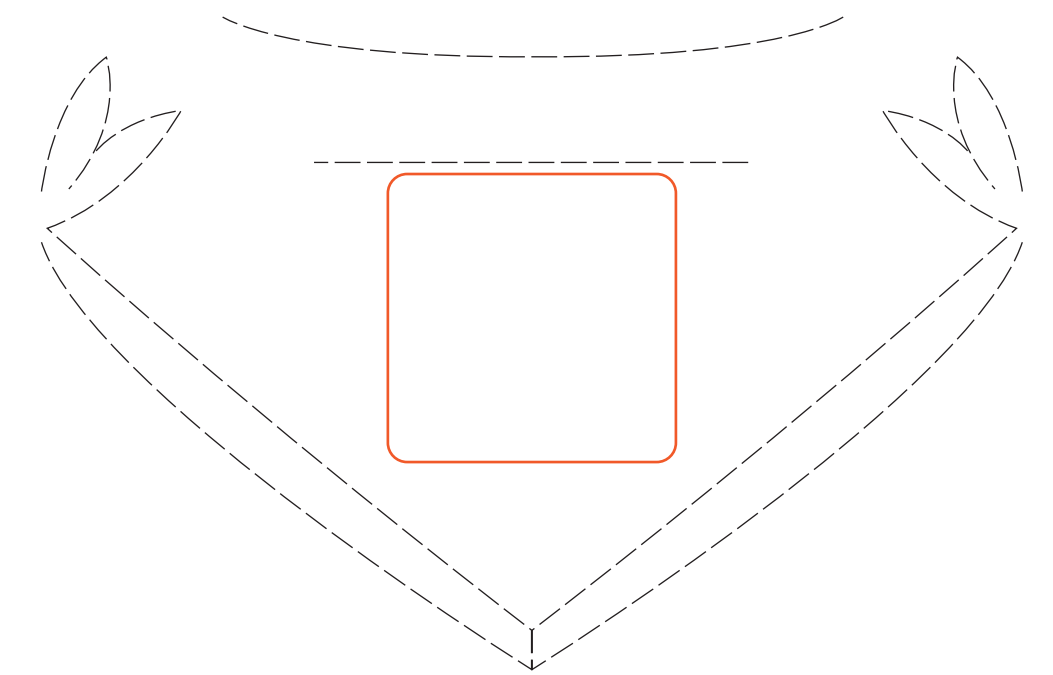

# #82-005 L, M, S Dublin Rose Bowl

#82-005L:  
Size/ REGULAR

Best at 2.25"w x 2"h  
Suggested Max: 2.5"w x 2.25"h  
Etch as a REGULAR

#82-005M:  
Size/ MEDIUM

Best at 1.75"w x 1.75"h  
Suggested Max: 2.25"w x 2"h  
Etch as a REGULAR

#82-005S:  
Size/ SMALL

Best at 1.5"w x 1.5"h  
Suggested Max: 2"w x 1.75"h  
Etch as a REGULAR

82-005L Dublin Rose Bowl  
Qty: DEEP ETCH

82-005M Dublin Rose Bowl  
Qty: DEEP ETCH

82-005S Dublin Rose Bowl  
Qty: DEEP ETCH