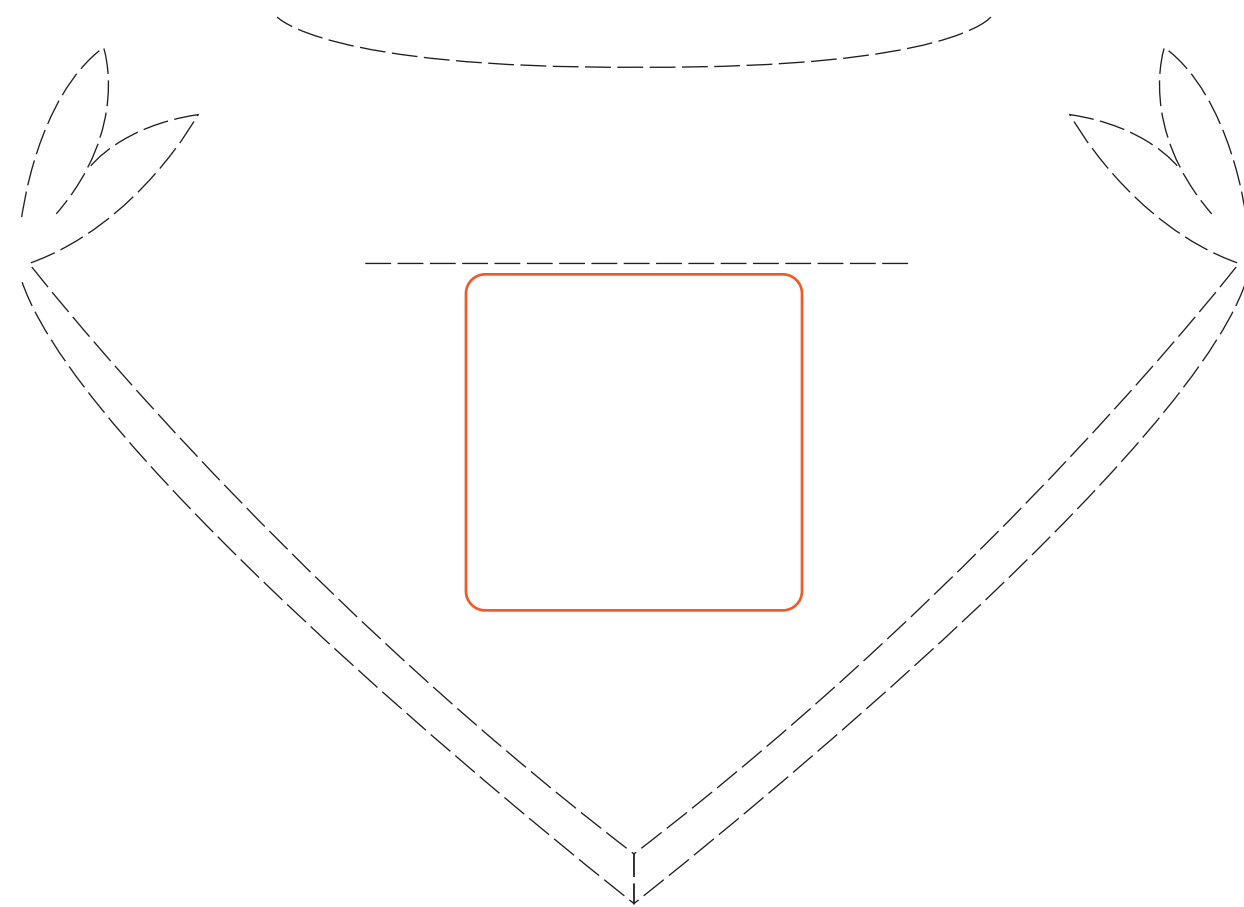

# #82-005 L, M, S Dublin Rose Bowl

#82-005L:  
Size/ REGULAR

Best at 2.25"w x 2"h  
Suggested Max: 2.5"w x 2.25"h  
Etch as a REGULAR

#82-005M:  
Size/ MEDIUM

Best at 1.75"w x 1.75"h  
Suggested Max: 2.25"w x 2"h  
Etch as a REGULAR

#82-005S:  
Size/ SMALL

Best at 1.5"w x 1.5"h  
Suggested Max: 2"w x 1.75"h  
Etch as a REGULAR

82-005L Dublin Rose Bowl  
Qty: DEEP ETCH

82-005M Dublin Rose Bowl  
Qty: DEEP ETCH

82-005S Dublin Rose Bowl  
Qty: DEEP ETCH