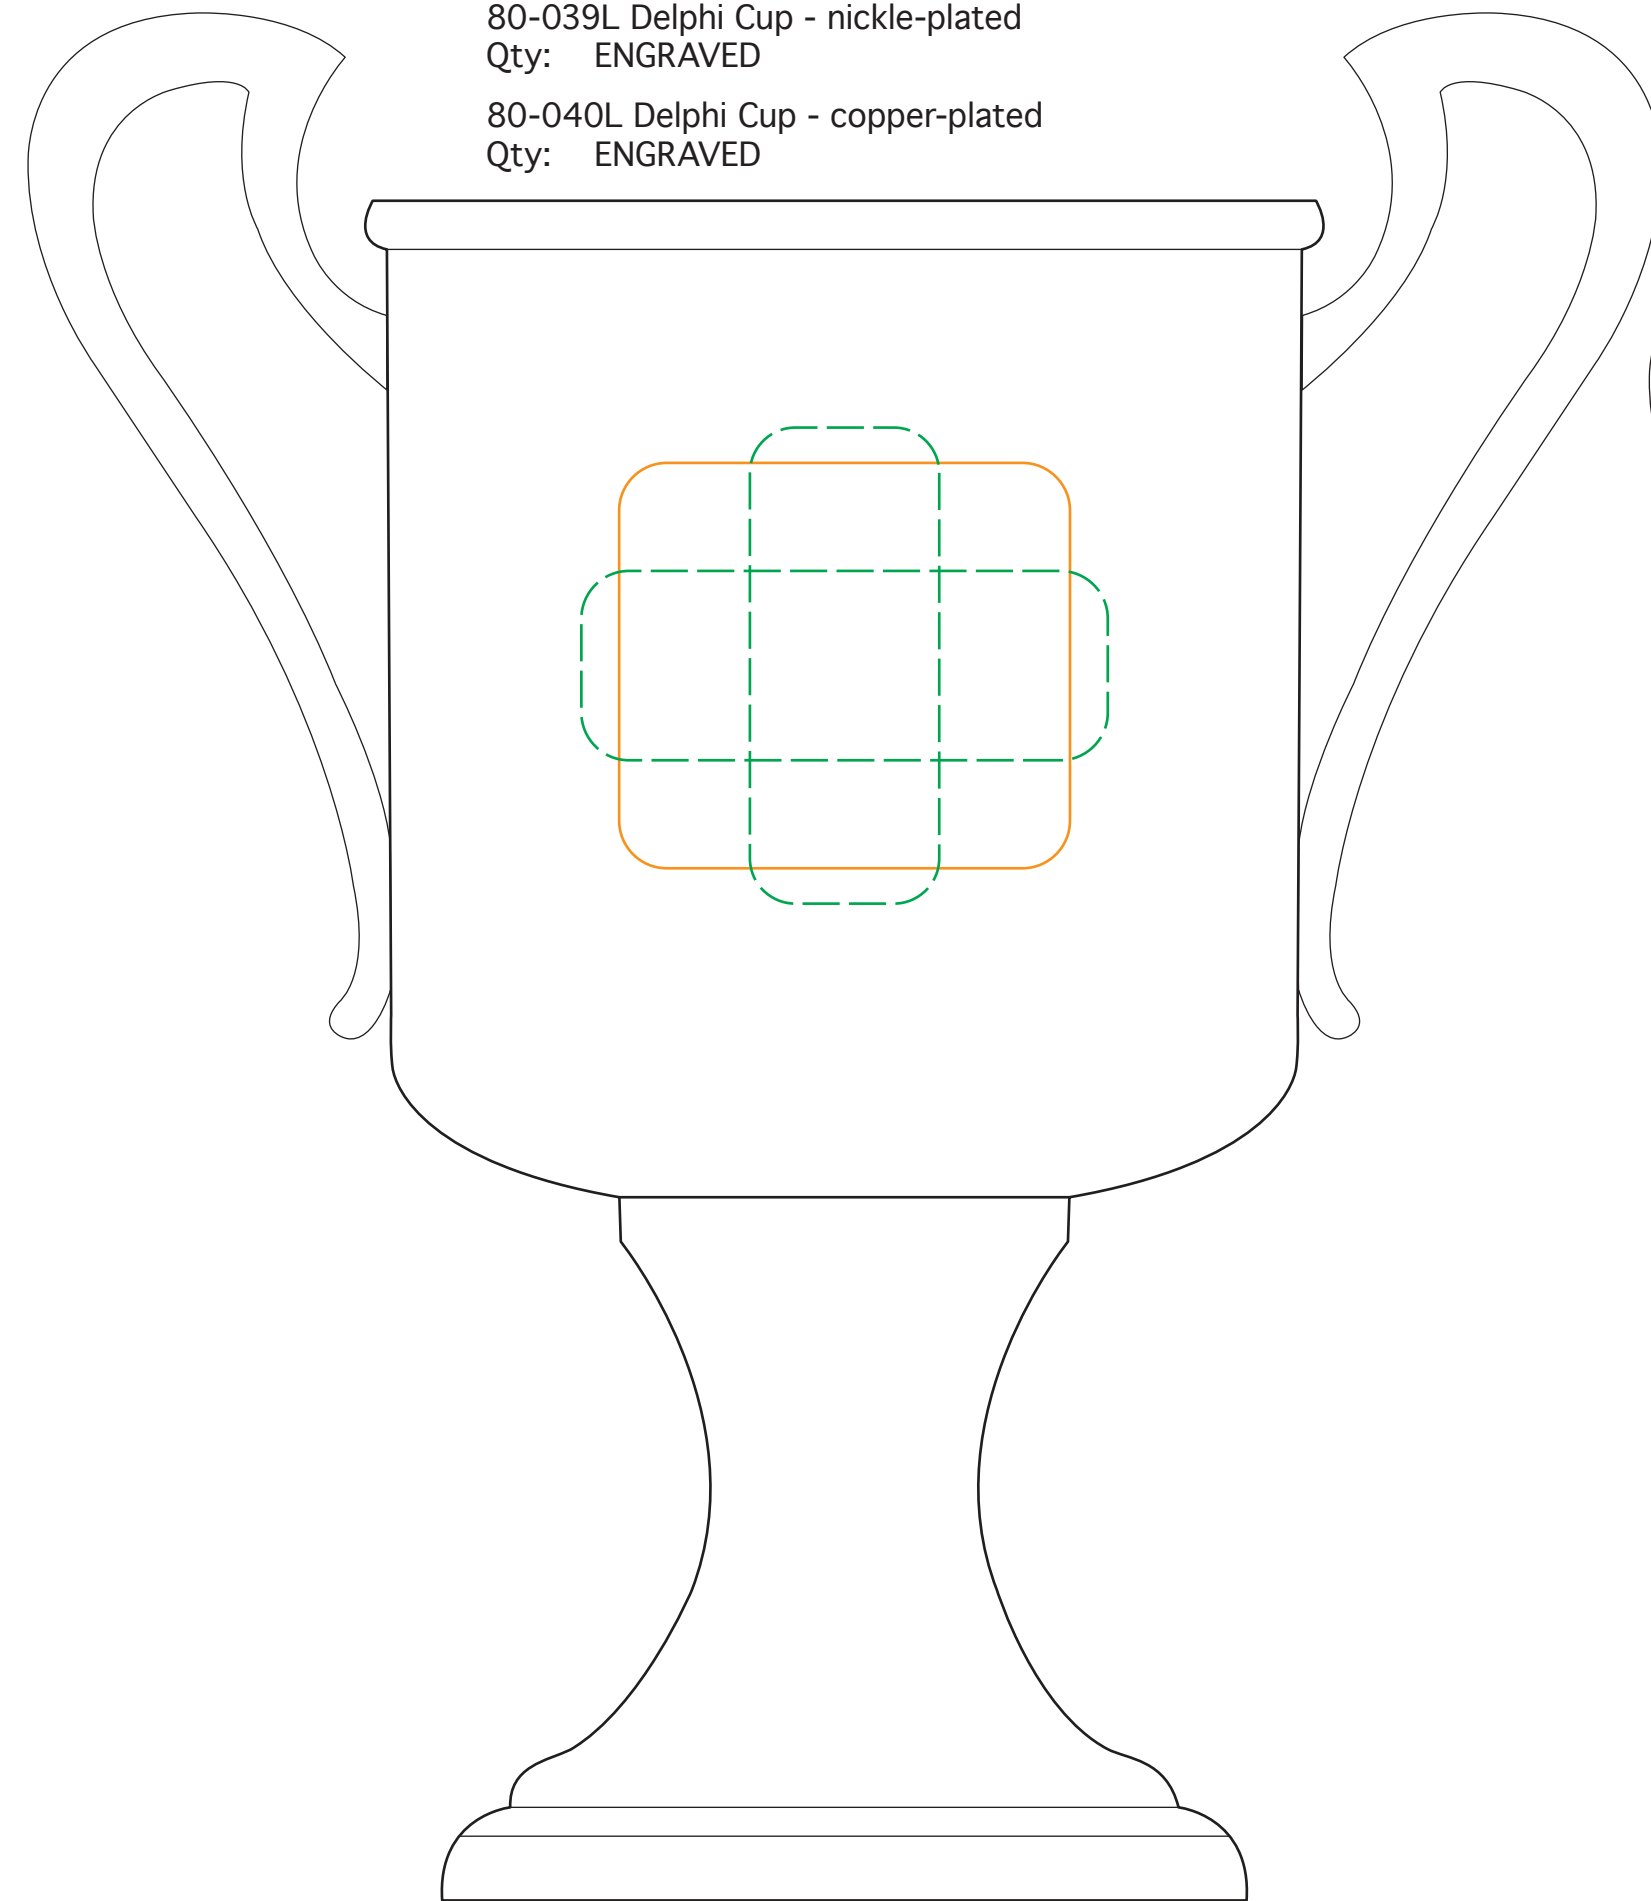

80-039L, M, S Delphi Cup - nickle-plated 80-040L, M, S Delphi Cup - copper-plated

Size / REGULAR

Best: Etch area

Max: Etch area

ENGRAVED

80-039L Delphi Cup - nickle-plated
Qty: ENGRAVED

80-040L Delphi Cup - copper-plated
Qty: ENGRAVED

Size / MEDIUM

Best: Etch area

Max: Etch area

ENGRAVED

80-039M Delphi Cup - nickle-plated
Qty: ENGRAVED

80-040M Delphi Cup - copper-plated
Qty: ENGRAVED

Size / SMALL

Best: Etch area

Max: Etch area

ENGRAVED

80-039S Delphi Cup - nickle-plated
Qty: ENGRAVED

80-040S Delphi Cup - copper-plated
Qty: ENGRAVED