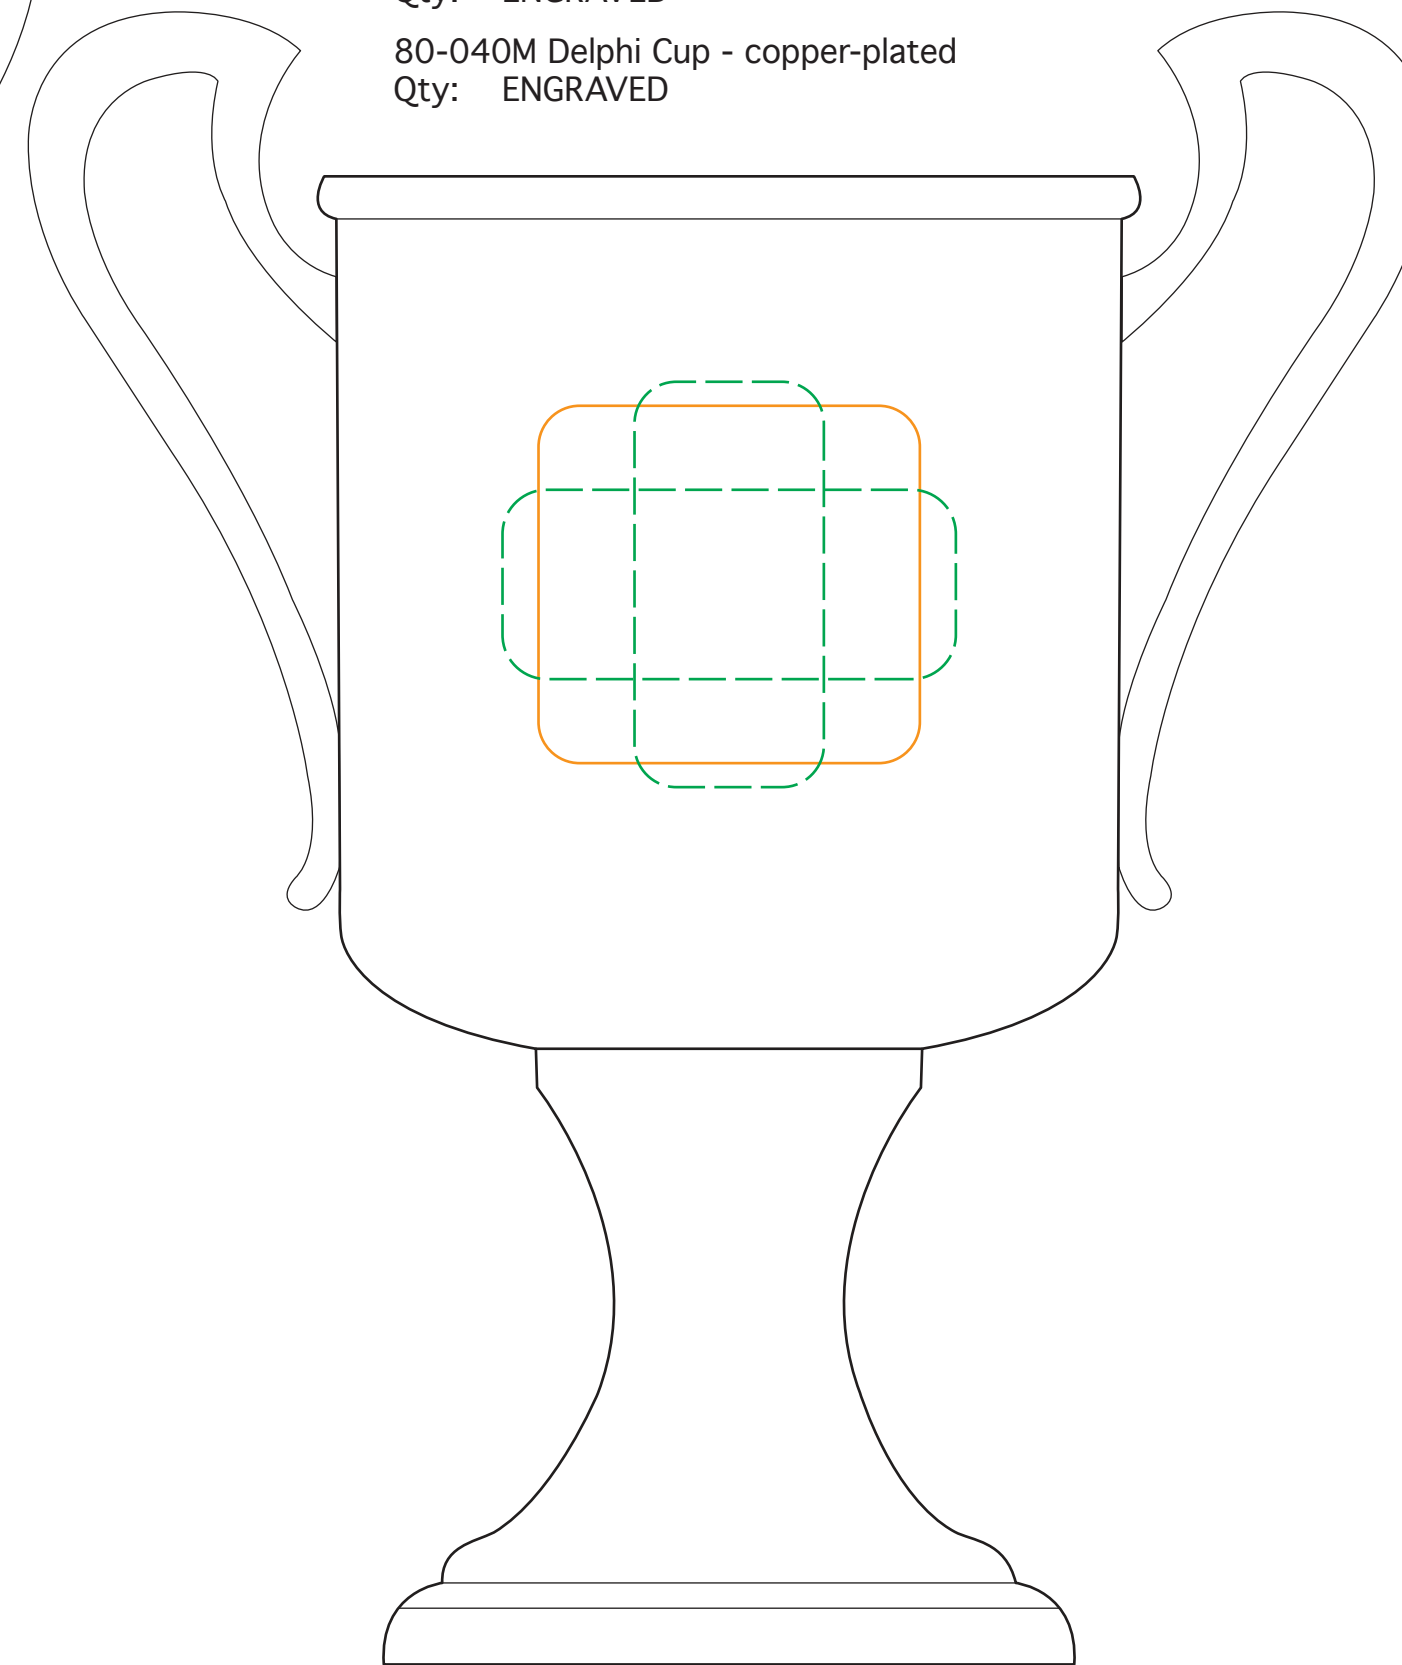

80-039L, M, S Delphi Cup - nickle-plated 80-040L, M, S Delphi Cup - copper-plated

Size / REGULAR

Best: Etch area

Max: Etch area

ENGRAVED

80-039L Delphi Cup - nickle-plated
Qty: ENGRAVED

80-040L Delphi Cup - copper-plated
Qty: ENGRAVED

Size / MEDIUM

Best: Etch area

Max: Etch area

ENGRAVED

80-039M Delphi Cup - nickle-plated
Qty: ENGRAVED

80-040M Delphi Cup - copper-plated
Qty: ENGRAVED

Size / SMALL

Best: Etch area

Max: Etch area

ENGRAVED

80-039S Delphi Cup - nickle-plated
Qty: ENGRAVED

80-040S Delphi Cup - copper-plated
Qty: ENGRAVED