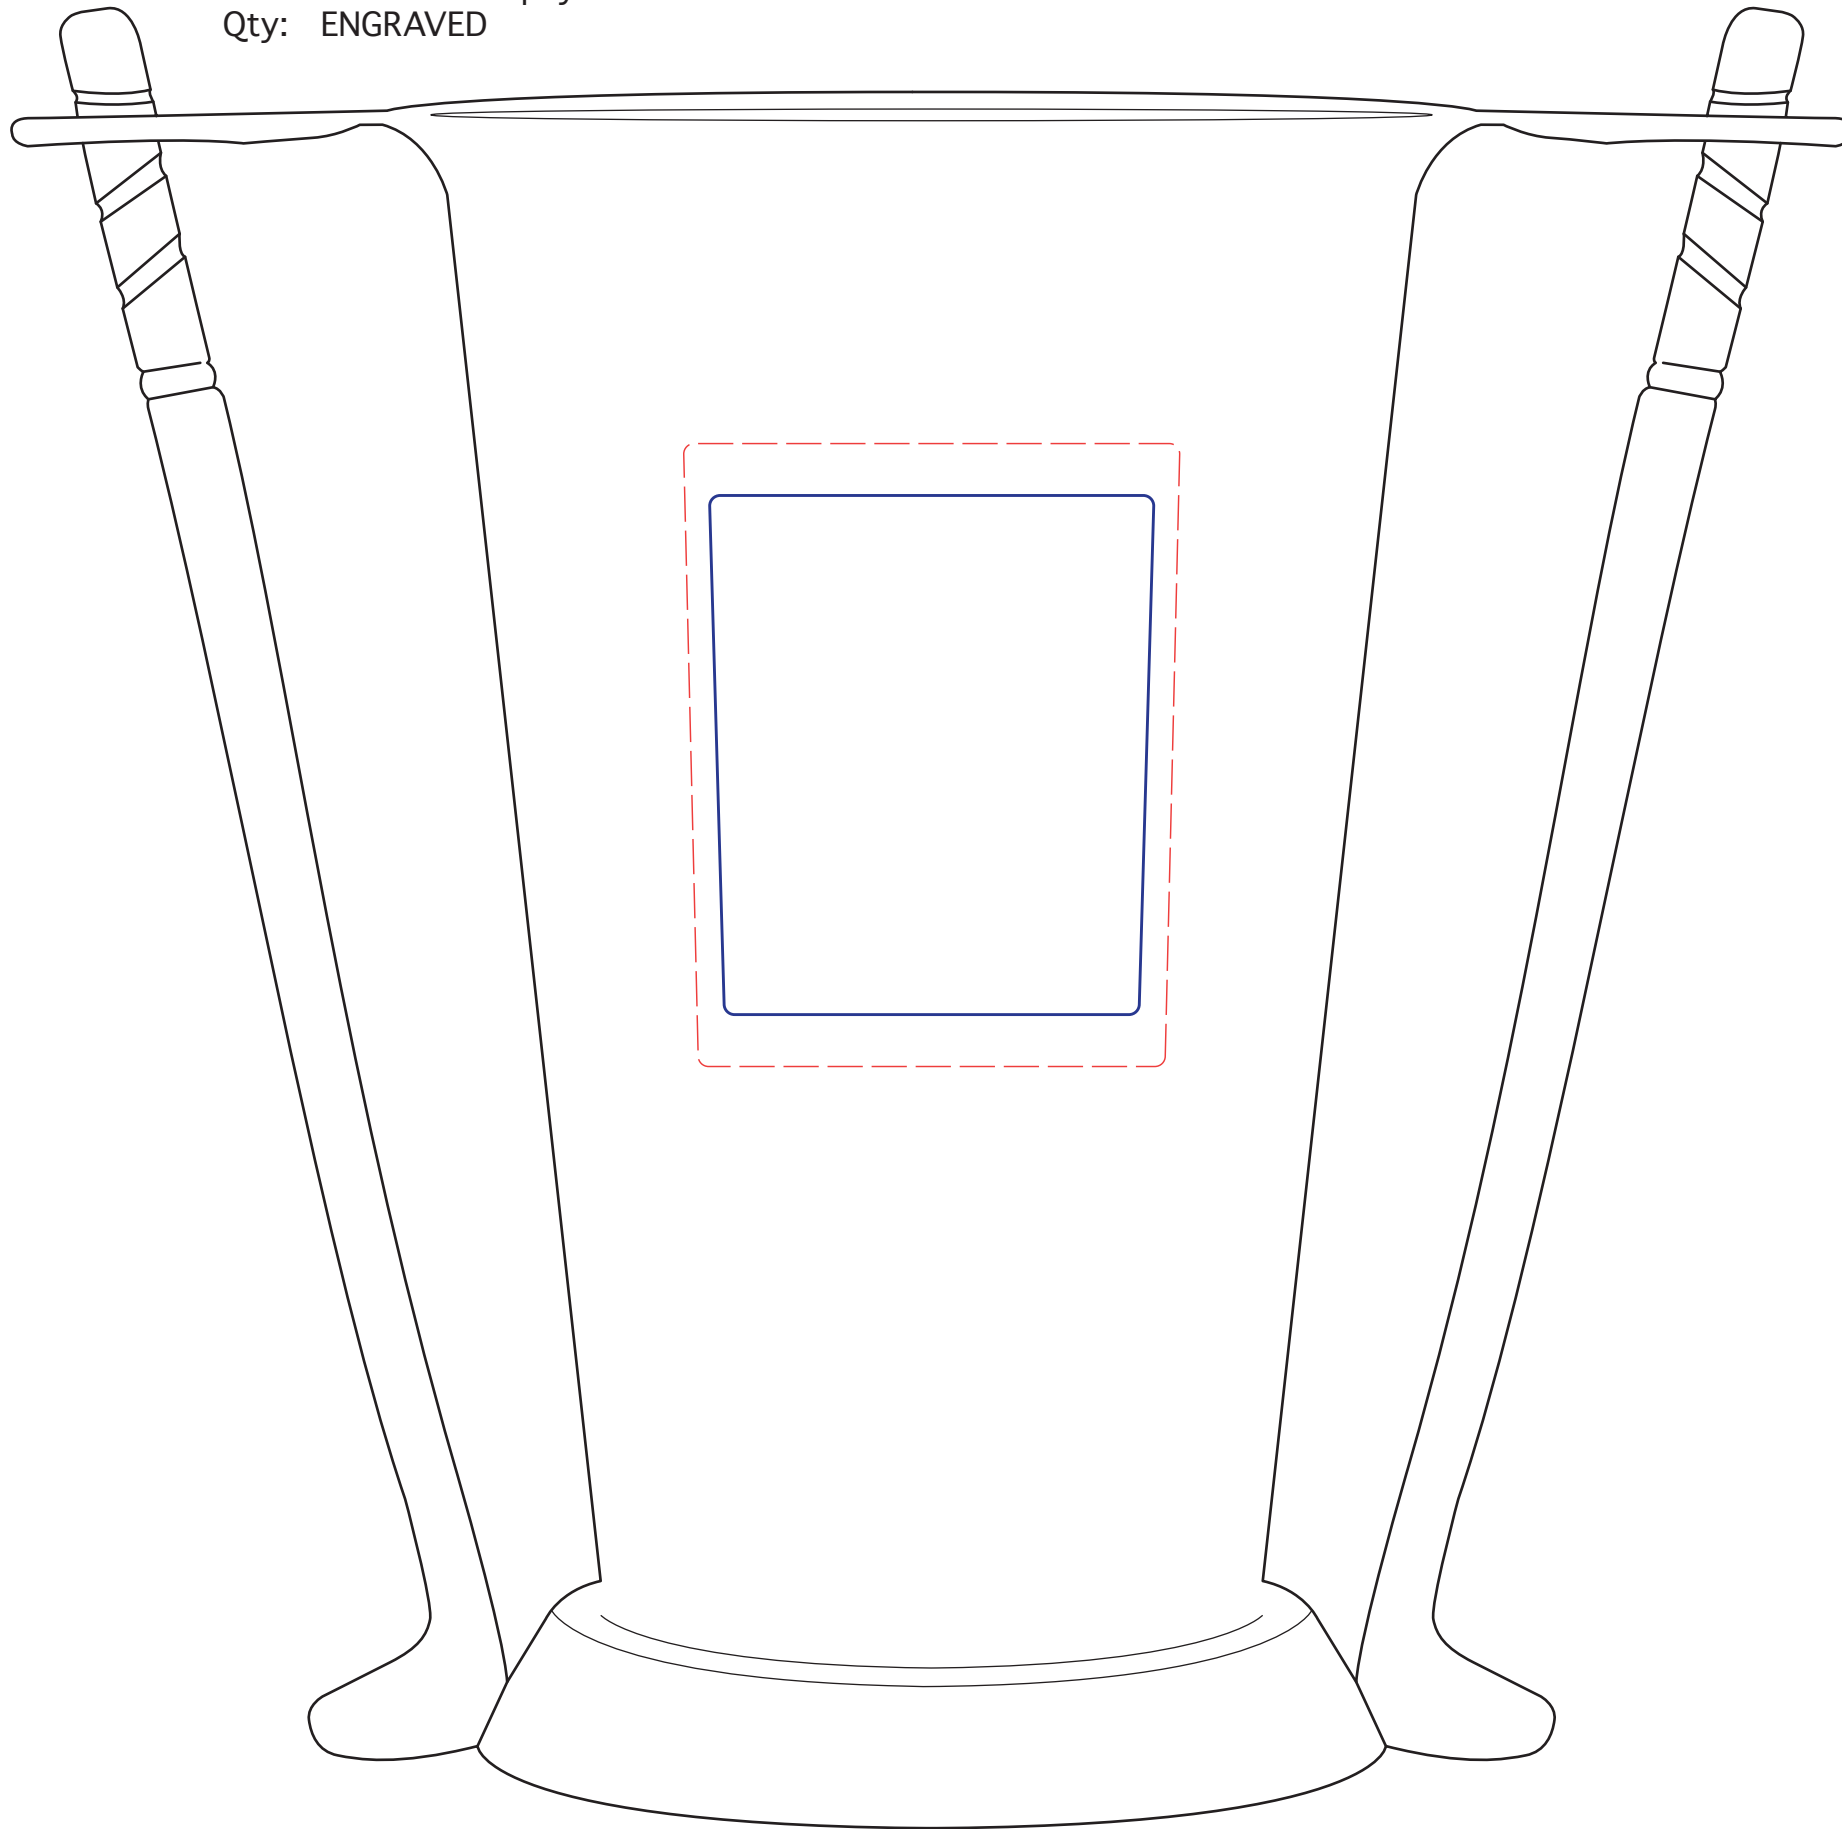

80-028L, S Morris Trophy

Best: 2"w x 2.5"h

Suggested Max: 2.25"w x 3"h

Size / REGULAR

80-028L Morris Trophy
Qty: ENGRAVED

Best: 1.5"w x 2"h

Suggested Max: 1.875"w x 2.5"h

Size / MEDIUM

80-028S Morris Trophy
Qty: ENGRAVED