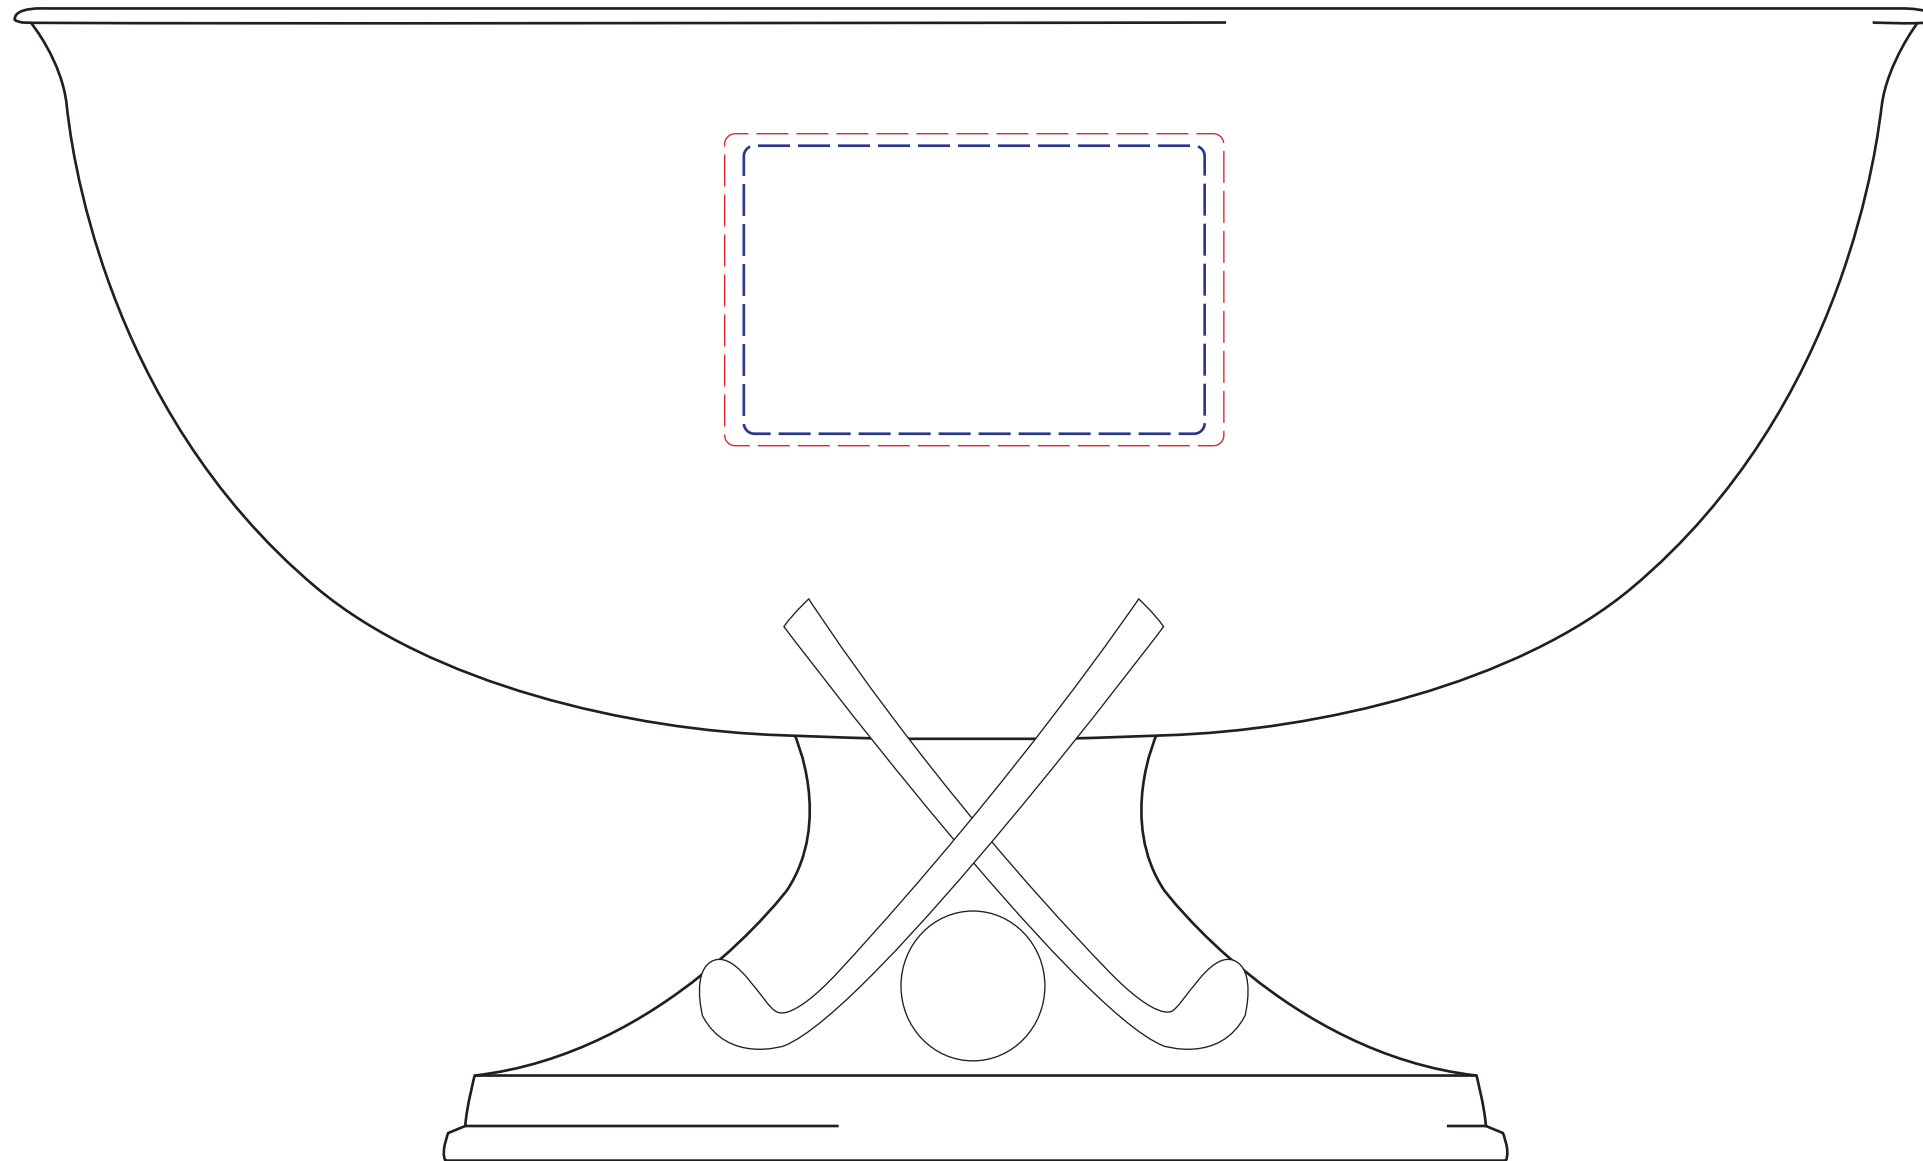

# #80-011L,M,S Players Bowl

Size/SMALL

Best at 2.4w x 1.5h  
Max: 2.6w x 1.625h

Size/SMALL

Best at 2.2w x 1.4h  
Max: 2.5w x 1.5h

Size/XSMALL

Best at 1.8w x 1.25h  
Max: 2w x 1.3h

80-011L Players Bowl  
Qty: 1 ENGRAVED

80-011M Players Bowl  
Qty: 1 ENGRAVED

80-011S Players Bowl  
Qty: 1 ENGRAVED