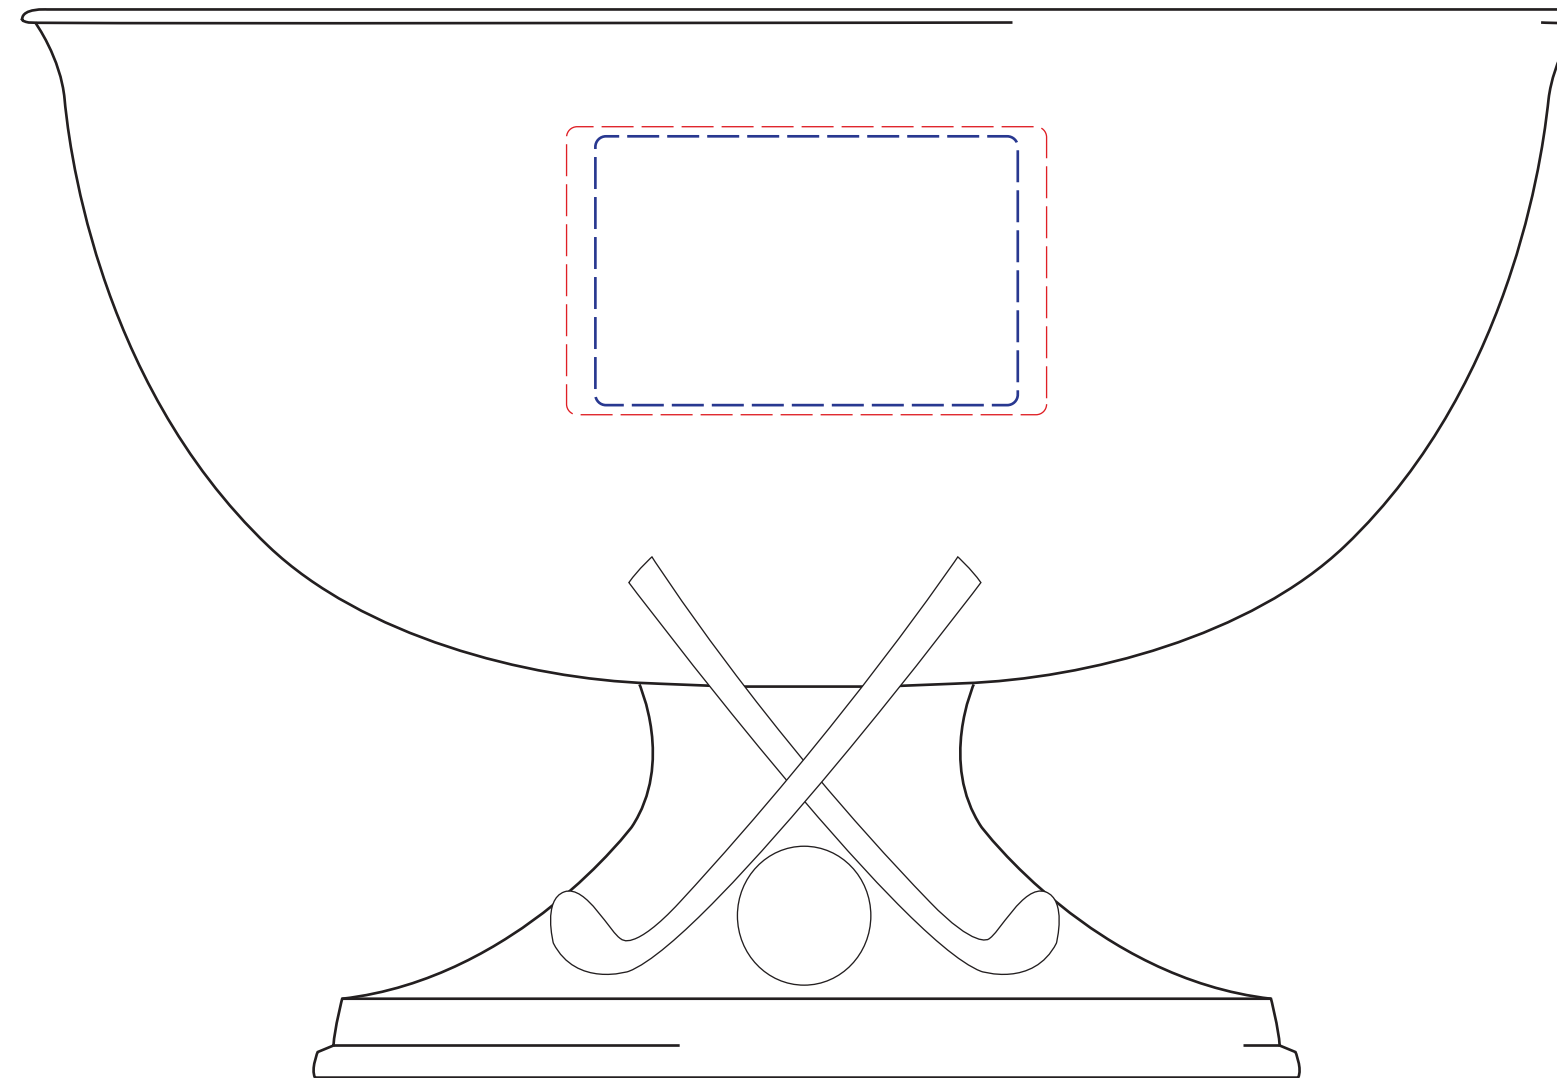

# #80-011L,M,S Players Bowl

Size/SMALL

Best at 2.4w x 1.5h  
Max: 2.6w x 1.625h

Size/SMALL

Best at 2.2w x 1.4h  
Max: 2.5w x 1.5h

Size/XSMALL

Best at 1.8w x 1.25h  
Max: 2w x 1.3h

80-011L Players Bowl  
Qty: 1 ENGRAVED

80-011M Players Bowl  
Qty: 1 ENGRAVED

80-011S Players Bowl  
Qty: 1 ENGRAVED