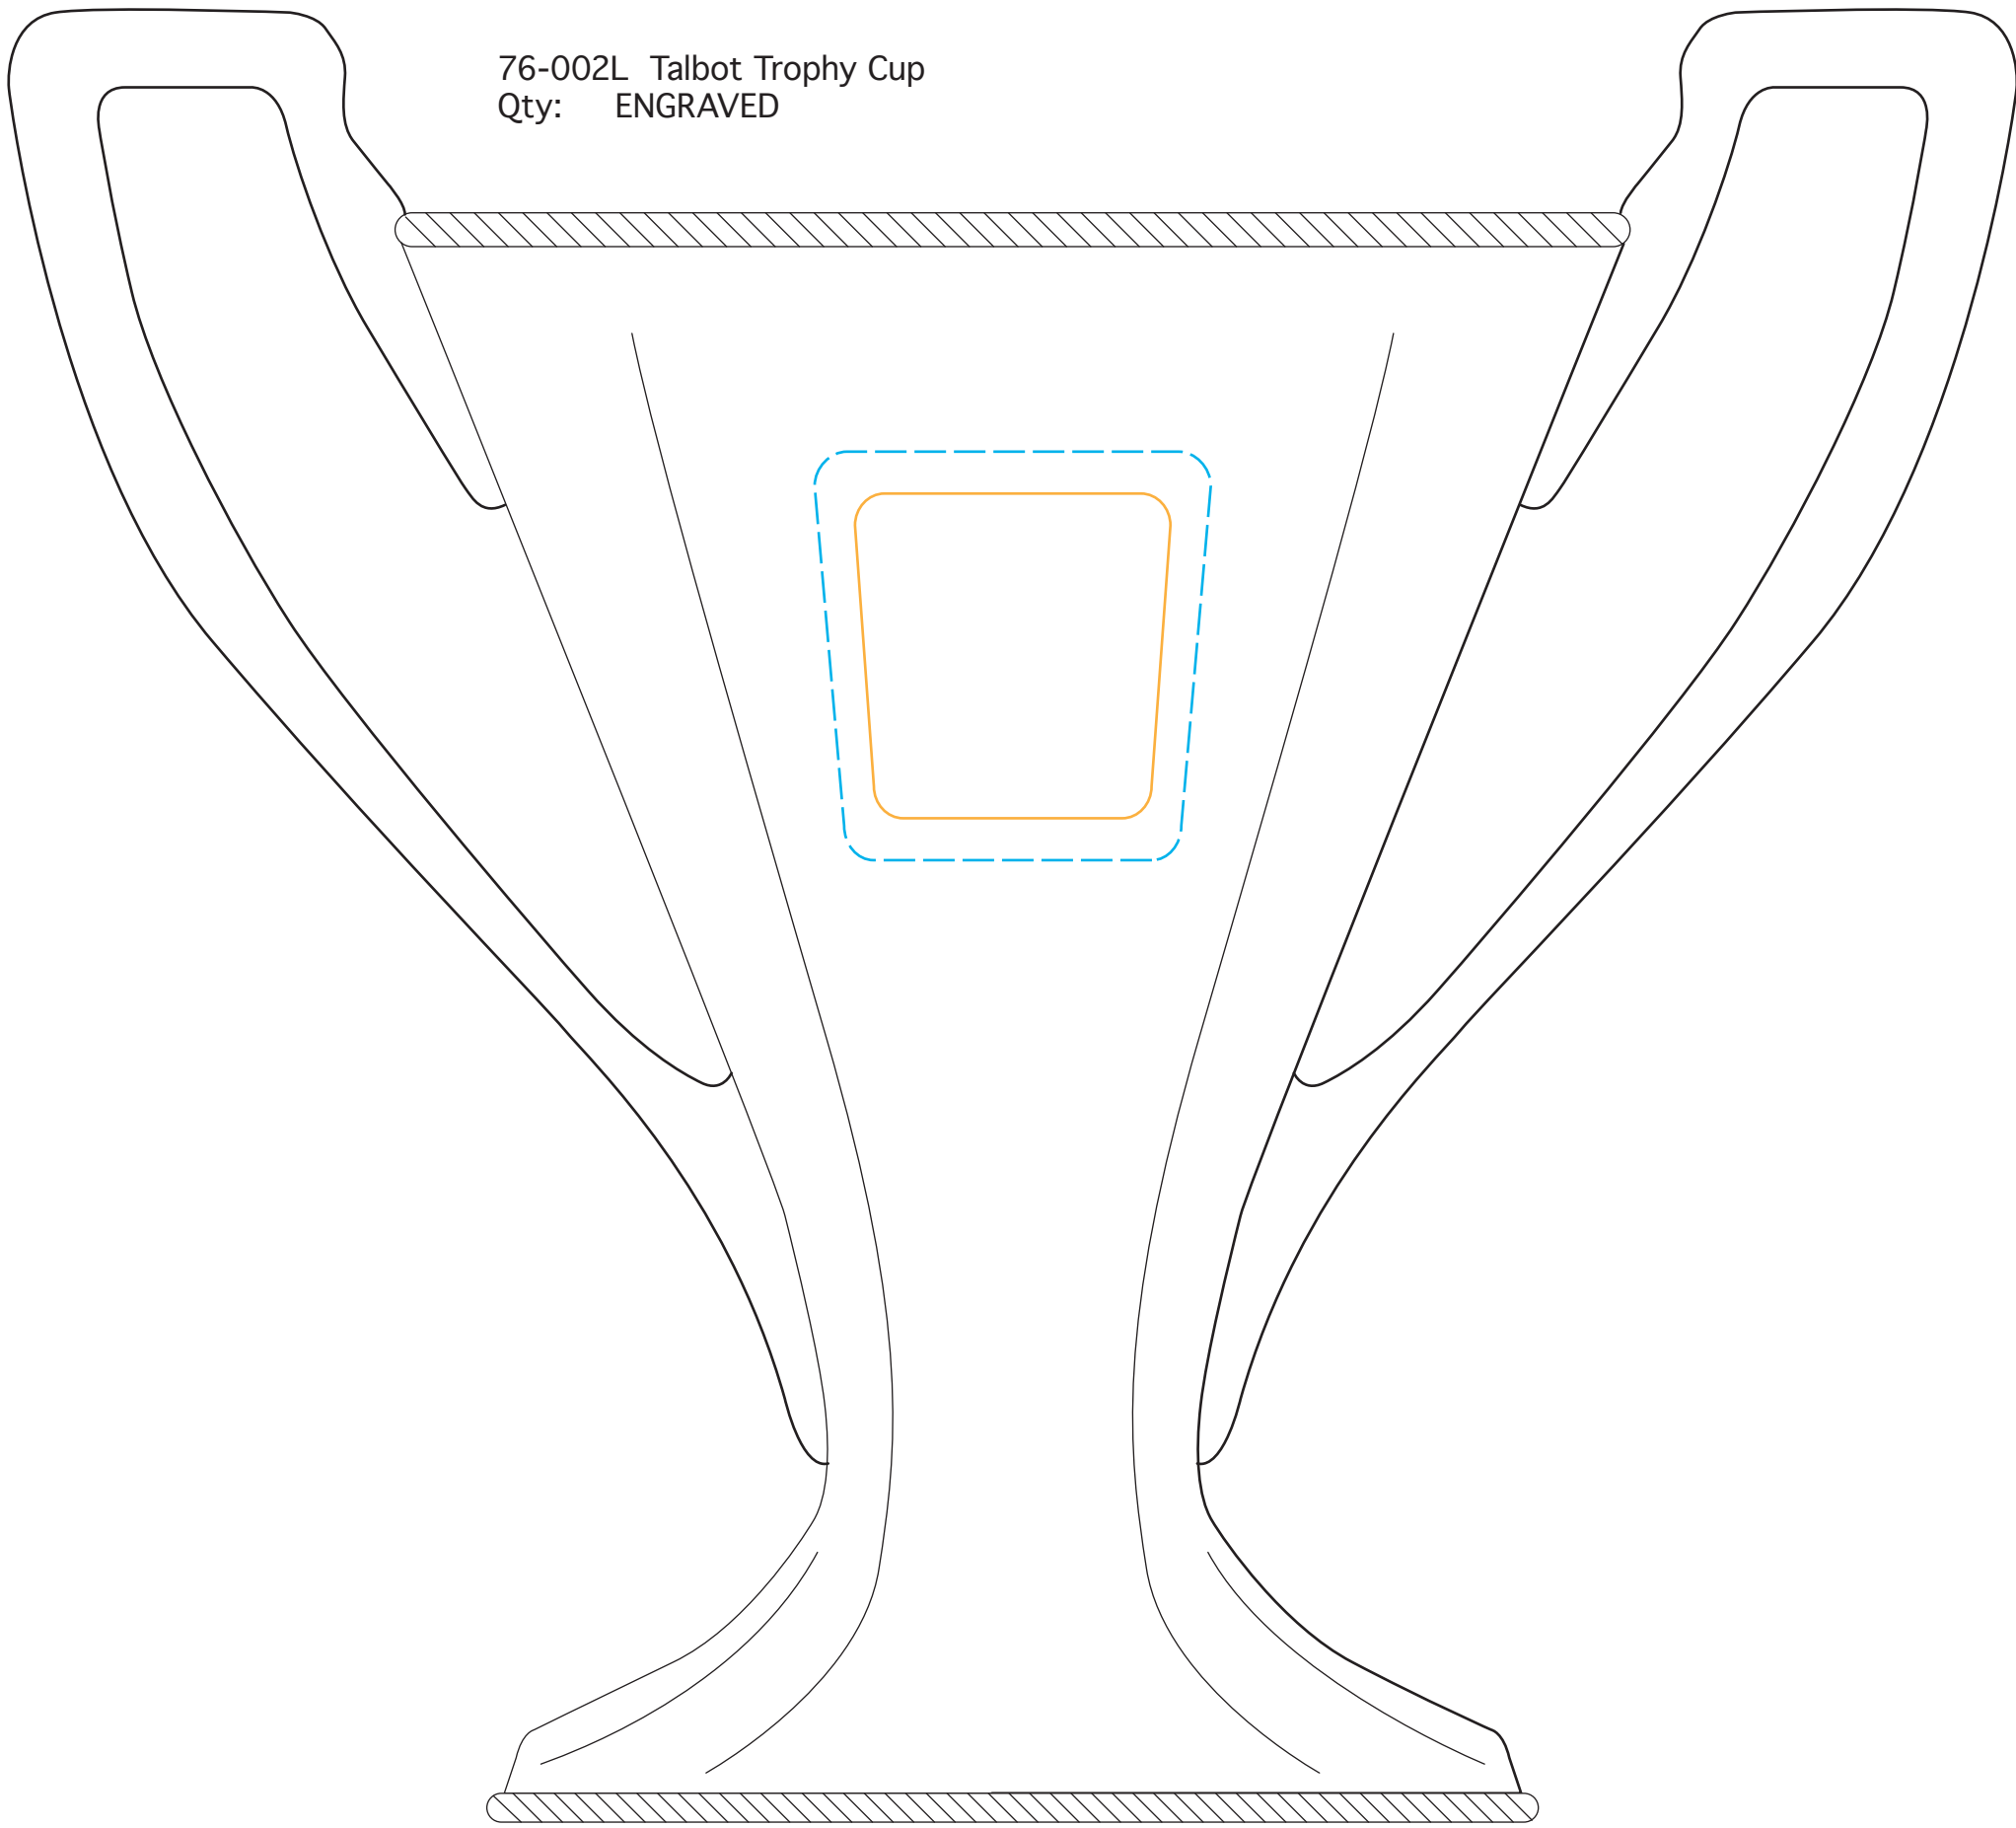

# 76-002L,S Talbot Trophy Cup

Best: 1.75 w X 1.75 h  
Max: 1.875 w X 2.125 h

76-002L Talbot Trophy Cup  
Qty: ENGRAVED

Best: 1.5 w X 1.5 h  
Max: 1.75 w X 1.75 h

76-002S Talbot Trophy Cup  
Qty: ENGRAVED