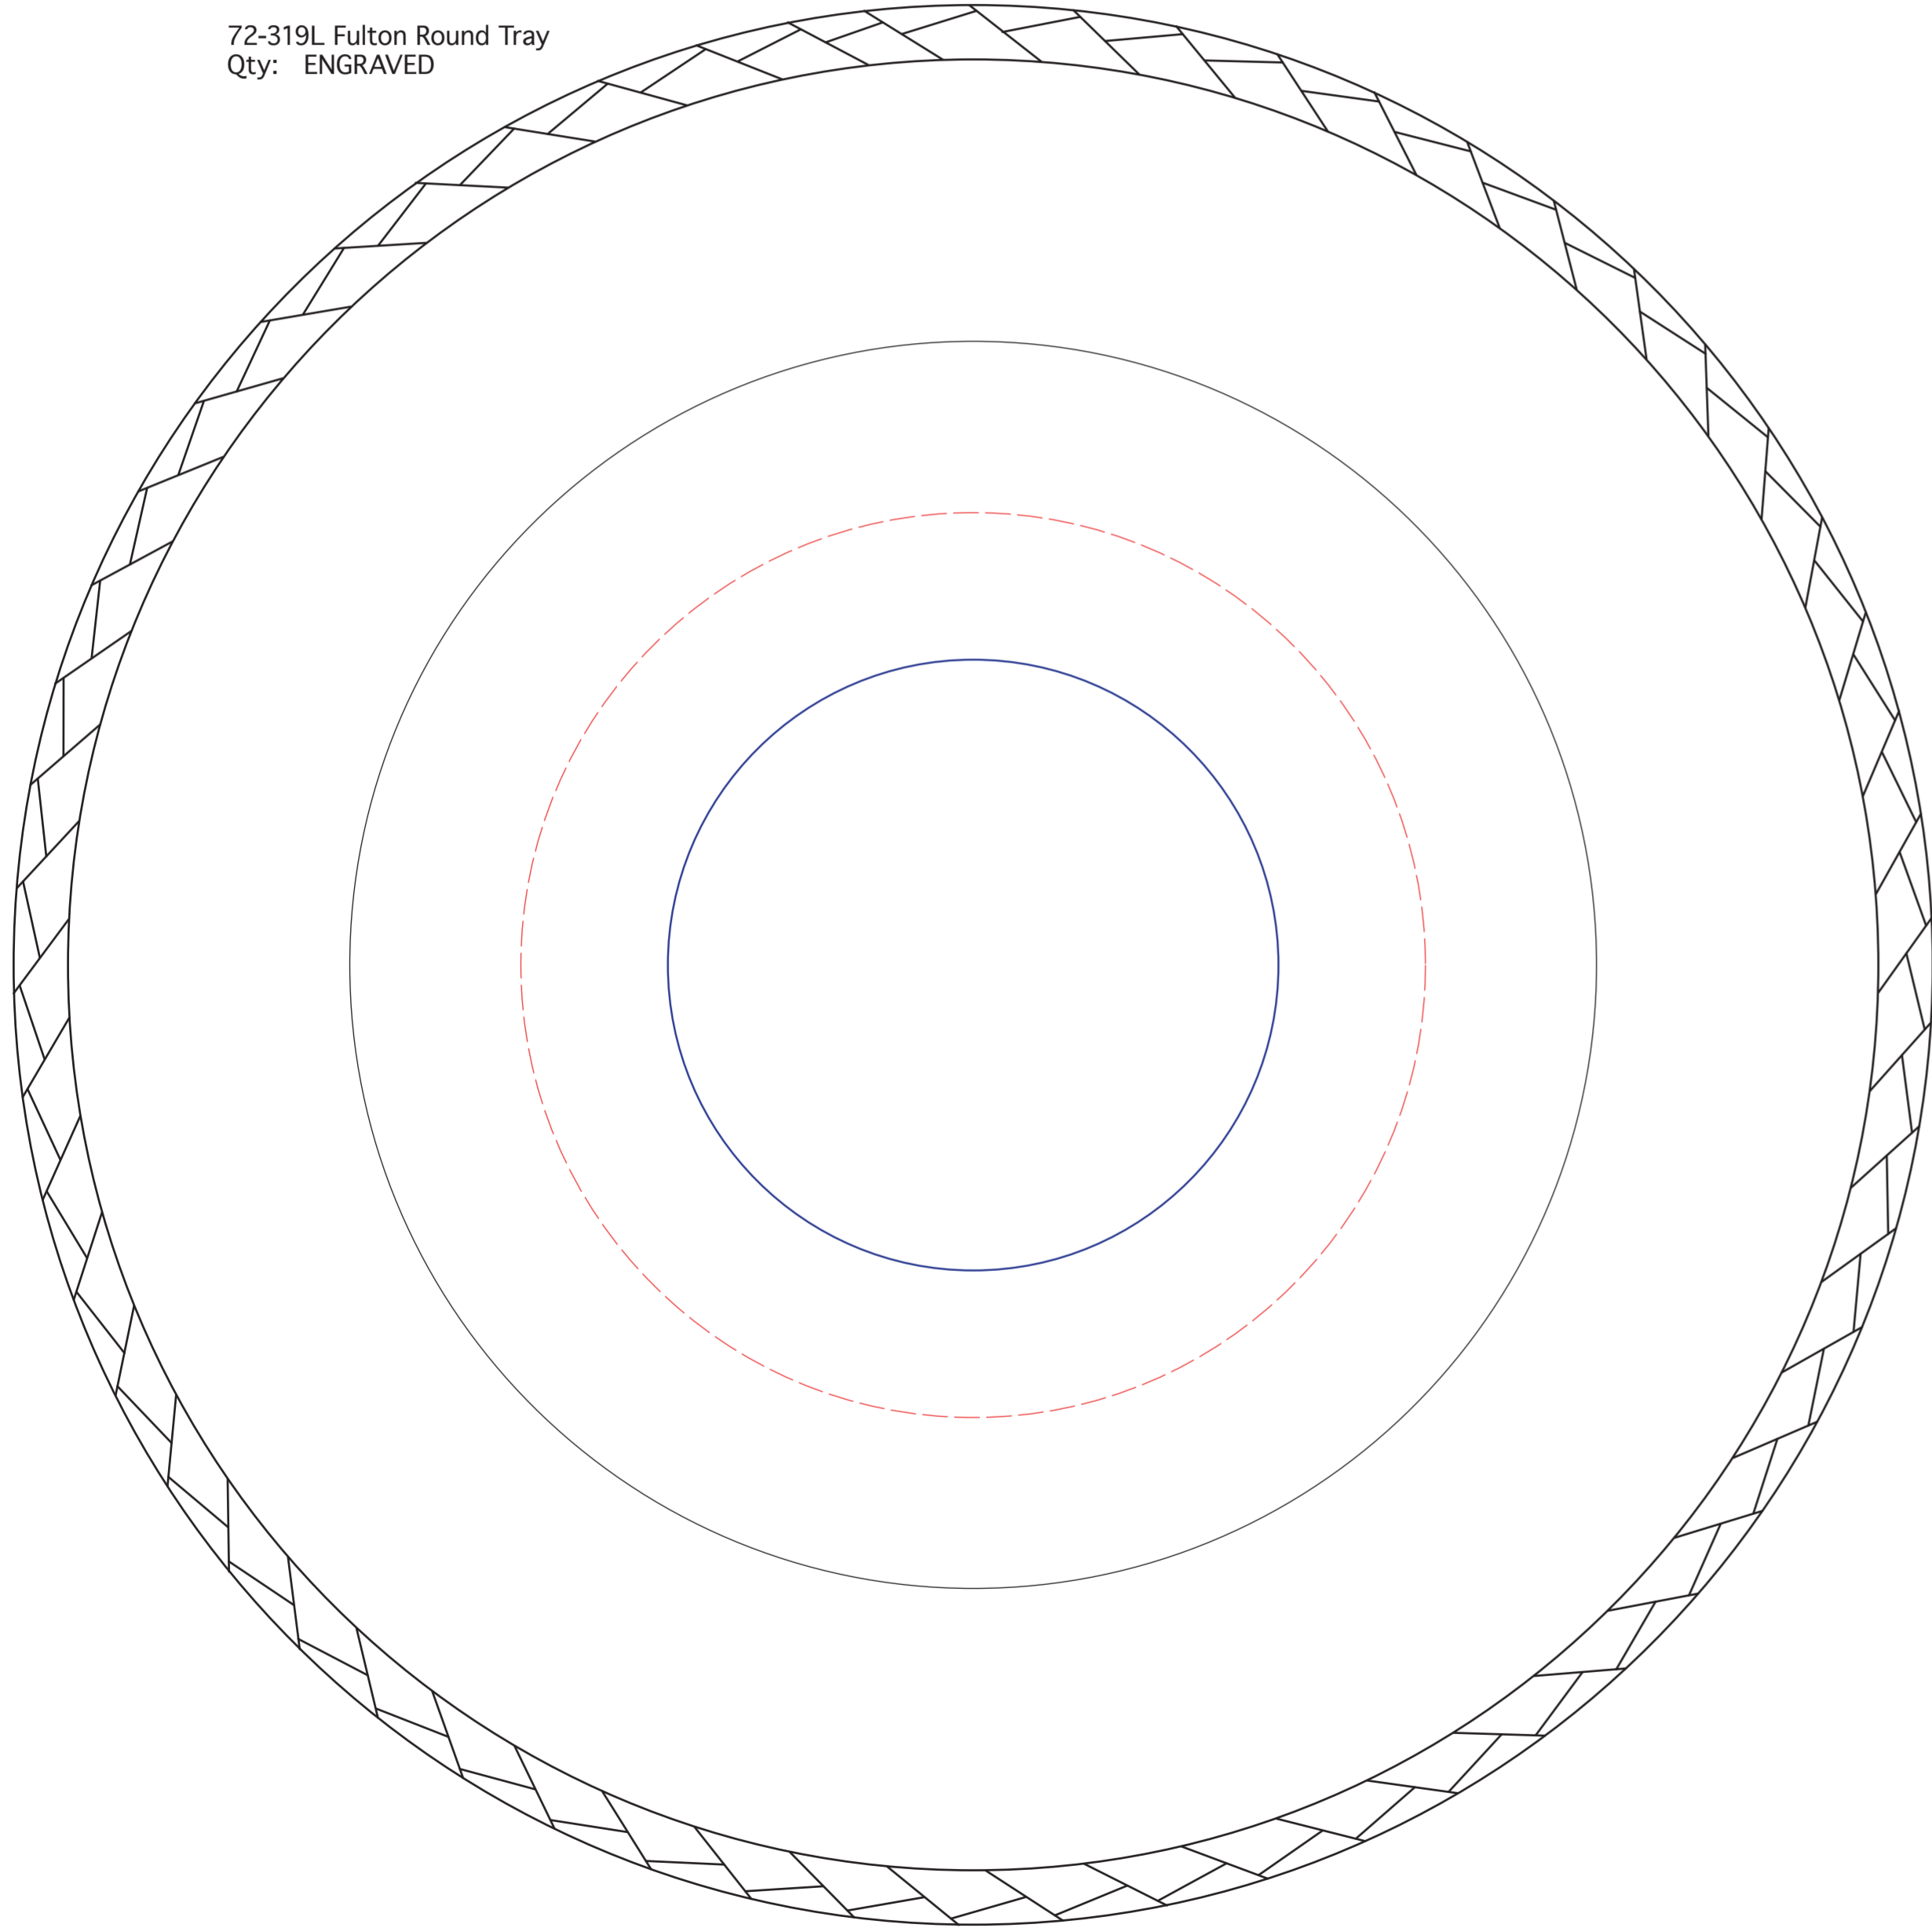

72-319L,M,S Fulton Round Tray

Best: 4" rnd
Suggested Max: 6" rnd

Size / XLARGE

72-319L Fulton Round Tray
Qty: ENGRAVED

Best: 3.5" rnd
Suggested Max: 5" rnd

Size / XLARGE

72-319M Fulton Round Tray
Qty: ENGRAVED

Best: 2.75" rnd
Suggested Max: 3.5" rnd

Size / LARGE

72-319S Fulton Round Tray
Qty: ENGRAVED