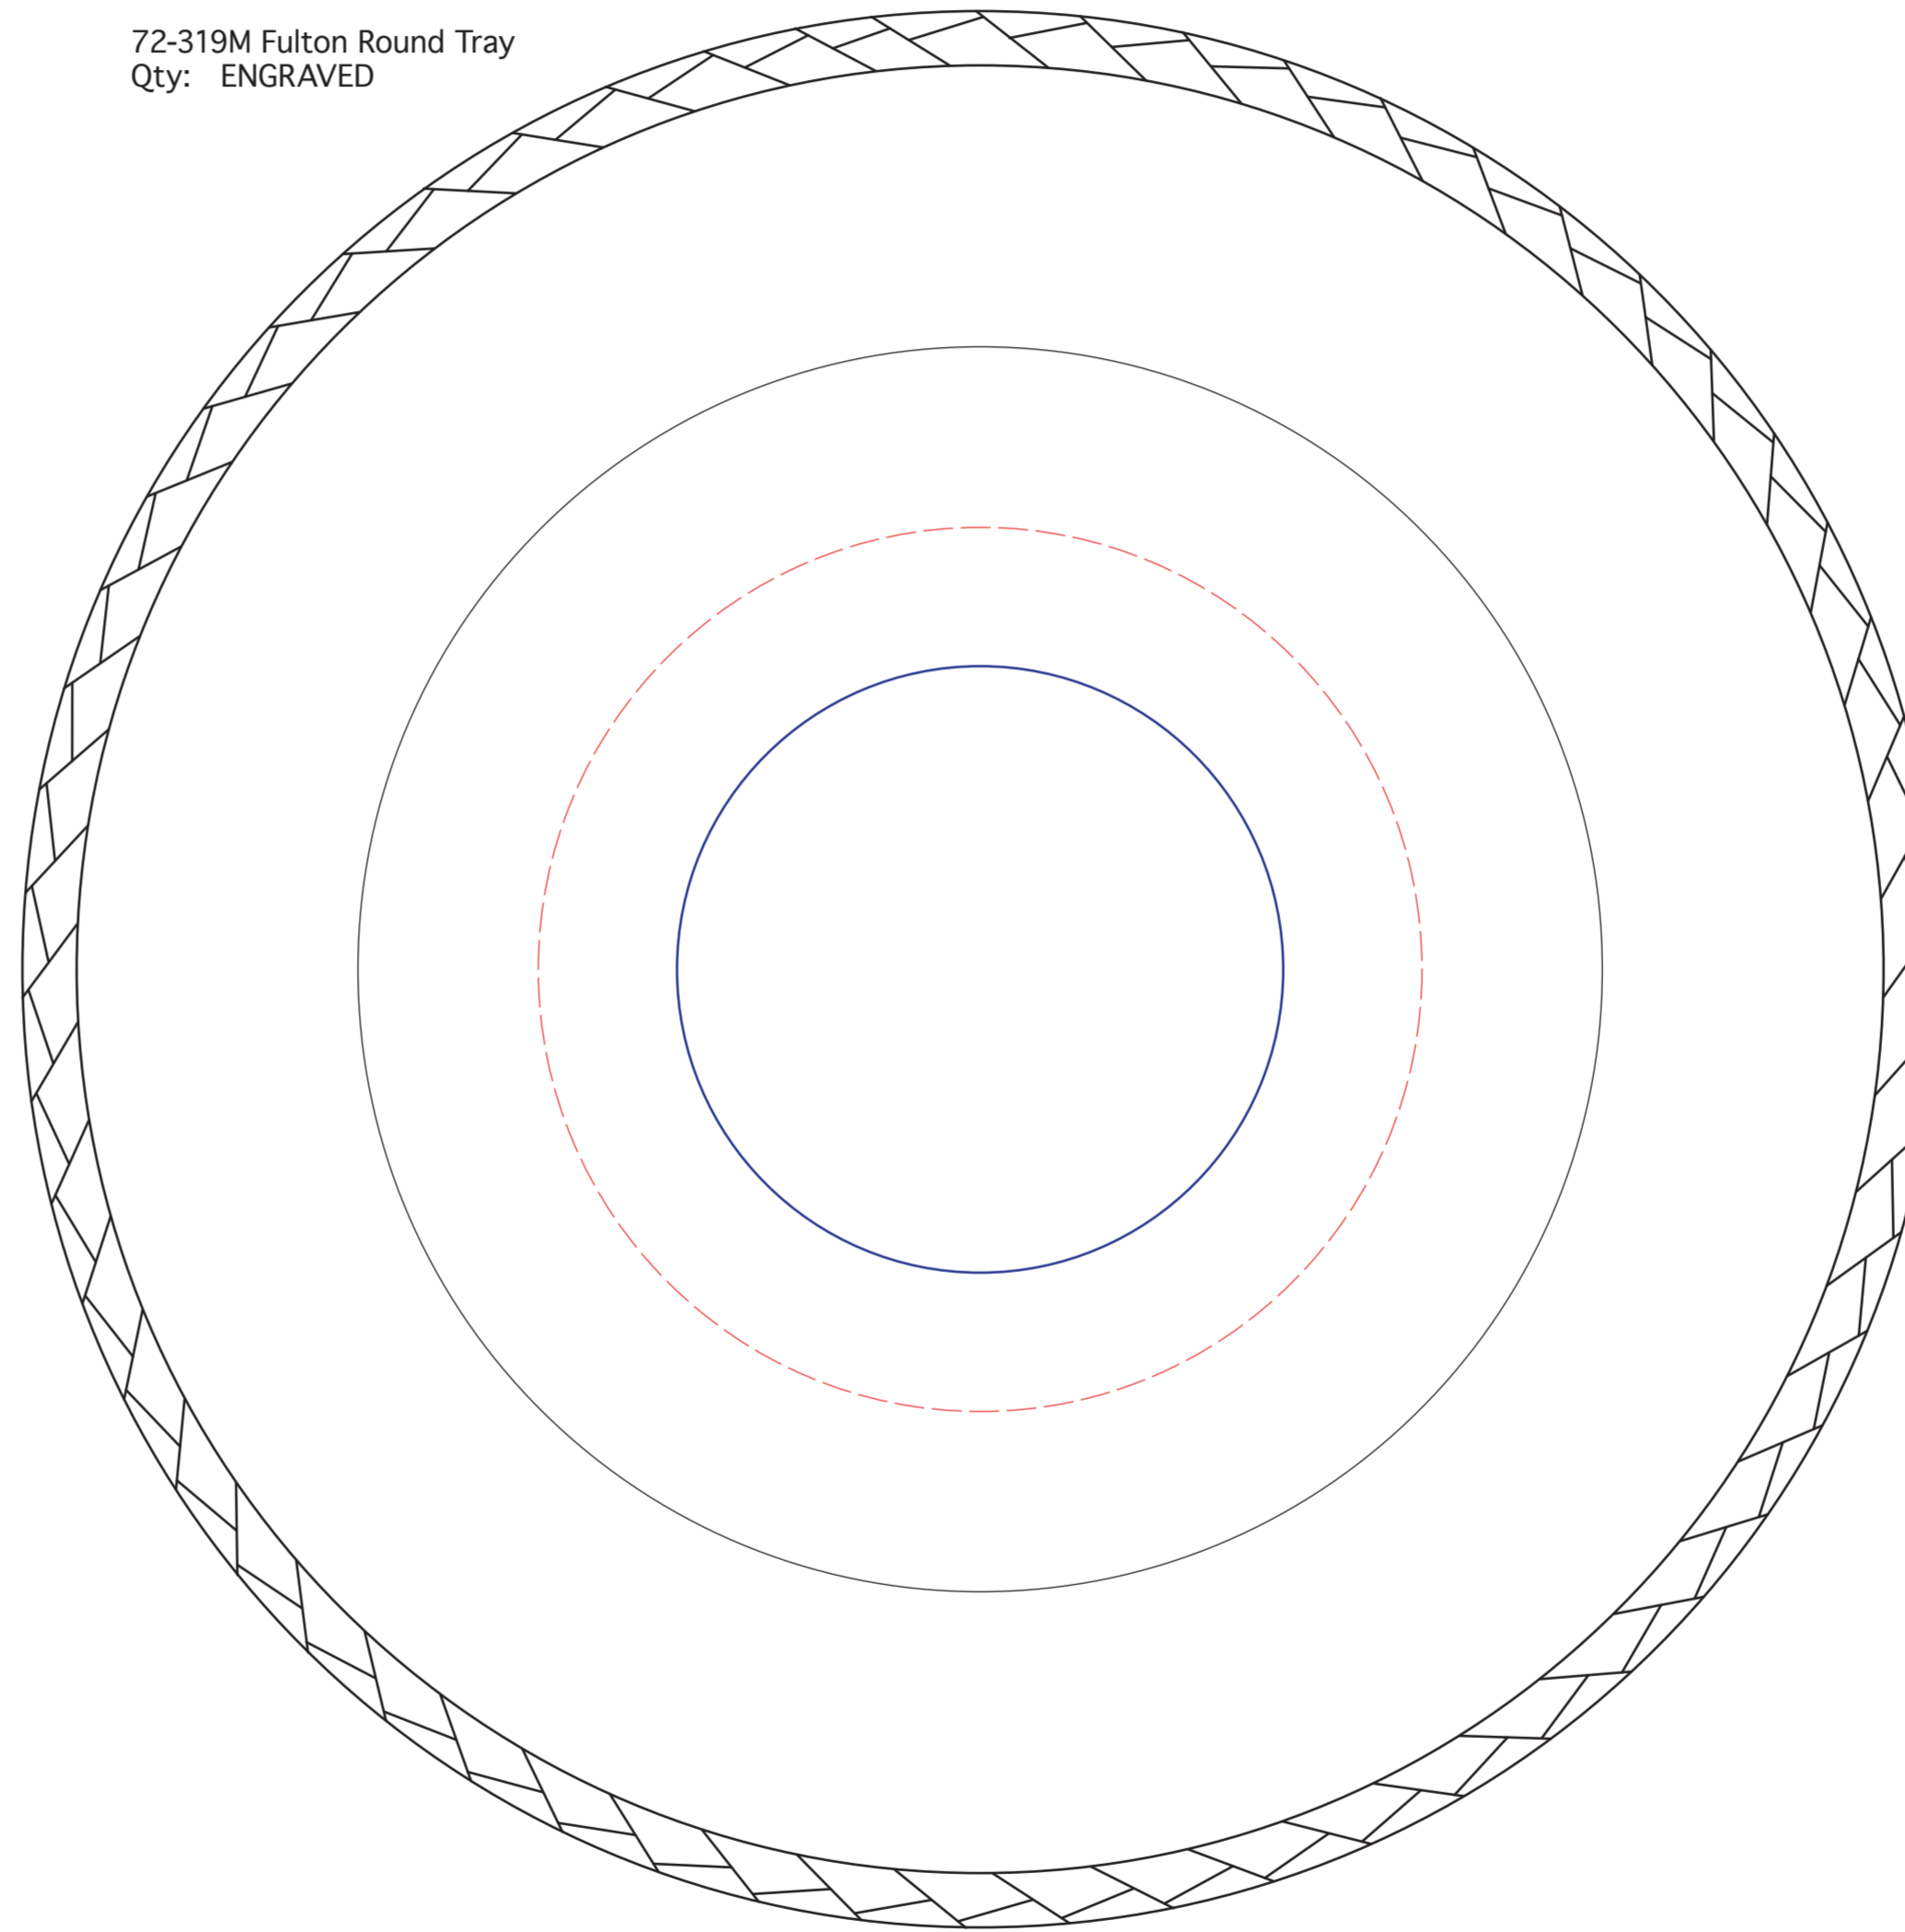

72-319L,M,S Fulton Round Tray

Best: 4" rnd
Suggested Max: 6" rnd

Size / XLARGE

72-319L Fulton Round Tray
Qty: ENGRAVED

Best: 3.5" rnd
Suggested Max: 5" rnd

Size / XLARGE

72-319M Fulton Round Tray
Qty: ENGRAVED

Best: 2.75" rnd
Suggested Max: 3.5" rnd

Size / LARGE

72-319S Fulton Round Tray
Qty: ENGRAVED