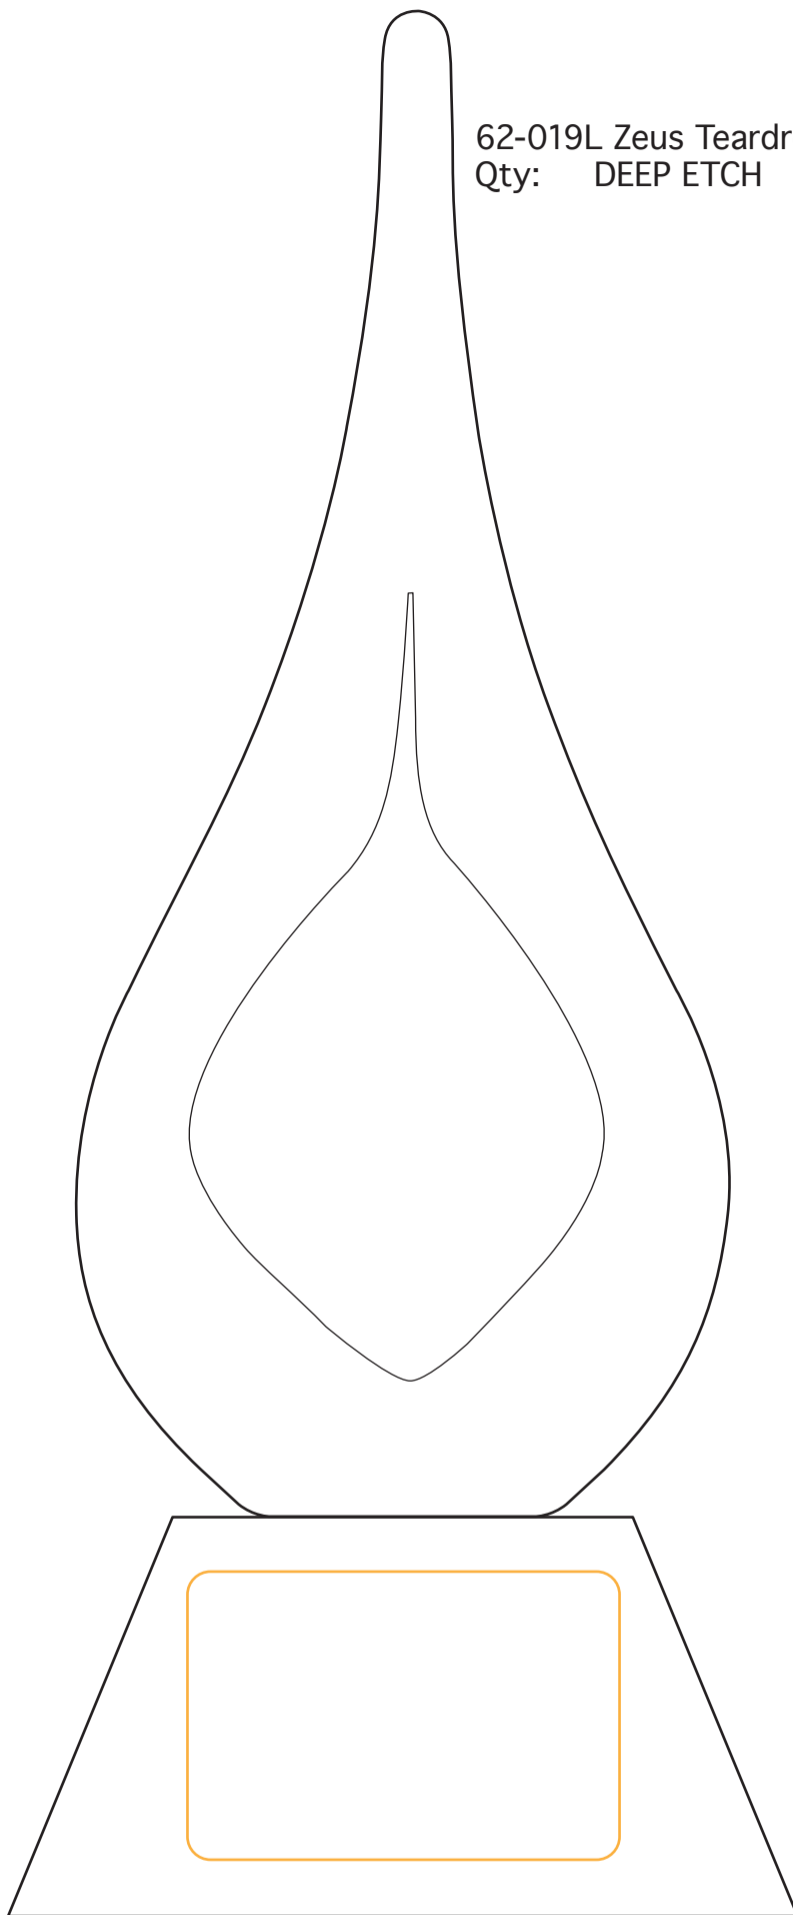

# 62-019 Zeus Teardrop Award

62-019L Zeus Teardrop Award  
Qty: DEEP ETCH

62-019S Zeus Teardrop Award  
Qty: DEEP ETCH

10-080L Clear Crystal Base Qty: DEEP ETCH  
10-081L Black Base Qty: 2 DEEP ETCH

10-080S Clear Crystal Base Qty: DEEP ETCH  
10-081S Black Base Qty: 2 DEEP ETCH

Large Base:  
Size/ MEDIUM

Small Base:  
Size/ SMALL+

Best at 2.25"w x 1.5"h  
See below for exact etch surface  
Etch as a REGULAR

Best at 2"w x 1.5"h  
See below for exact etch surface  
Etch as a REGULAR