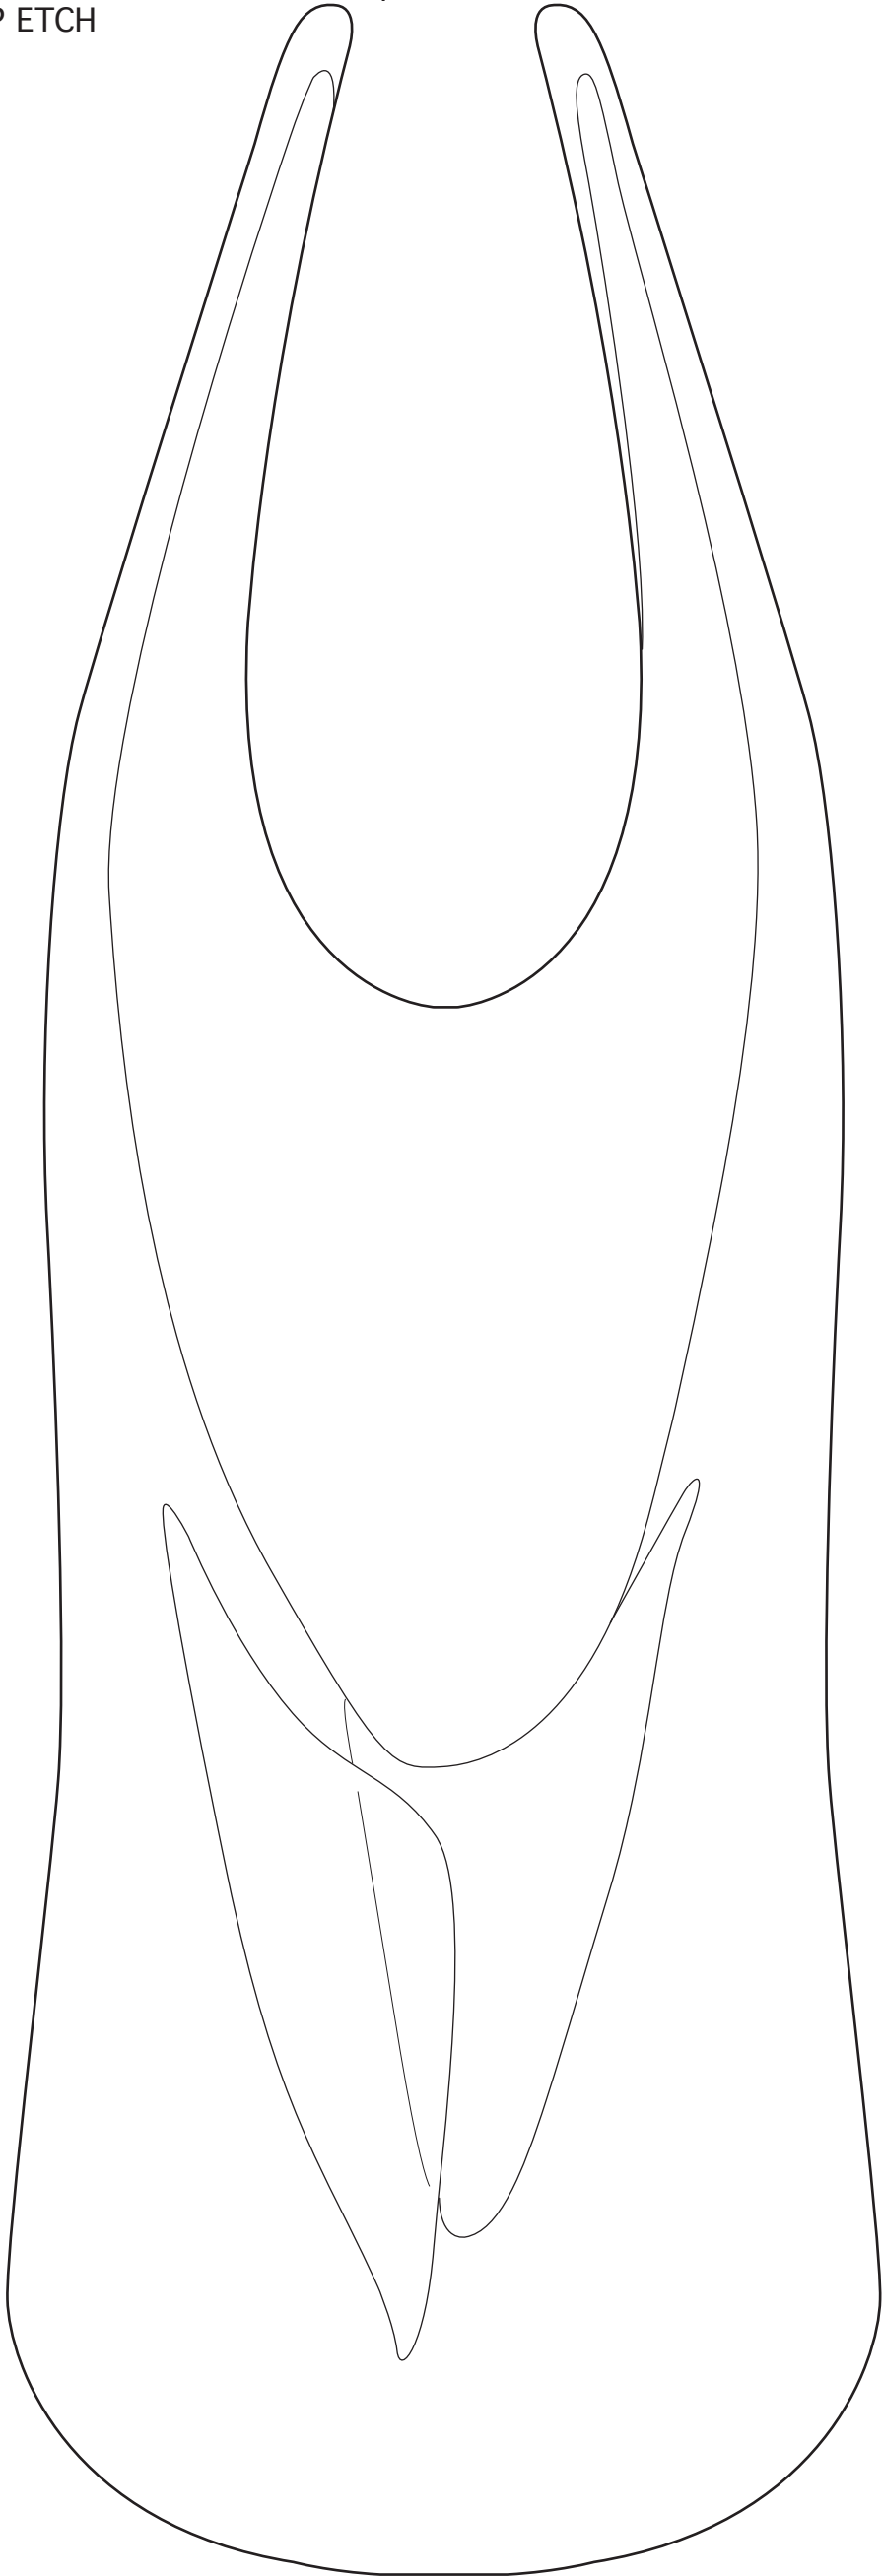

# 62-018S,L Marius Art Vase *Blue/Turquoise*

Size / MEDIUM

**Best:** 2.125" w x 1.9" h

Suggested **Max:** approx 10% larger

Size / REGULAR

**Best:** 2.5" w x 2.25" h

Suggested **Max:** approx 10% larger

62-018L Marius Art Vase (Blue/Turq)  
Qty: DEEP ETCH

62-018S Marius Art Vase (Blue/Turq)  
Qty: DEEP ETCH