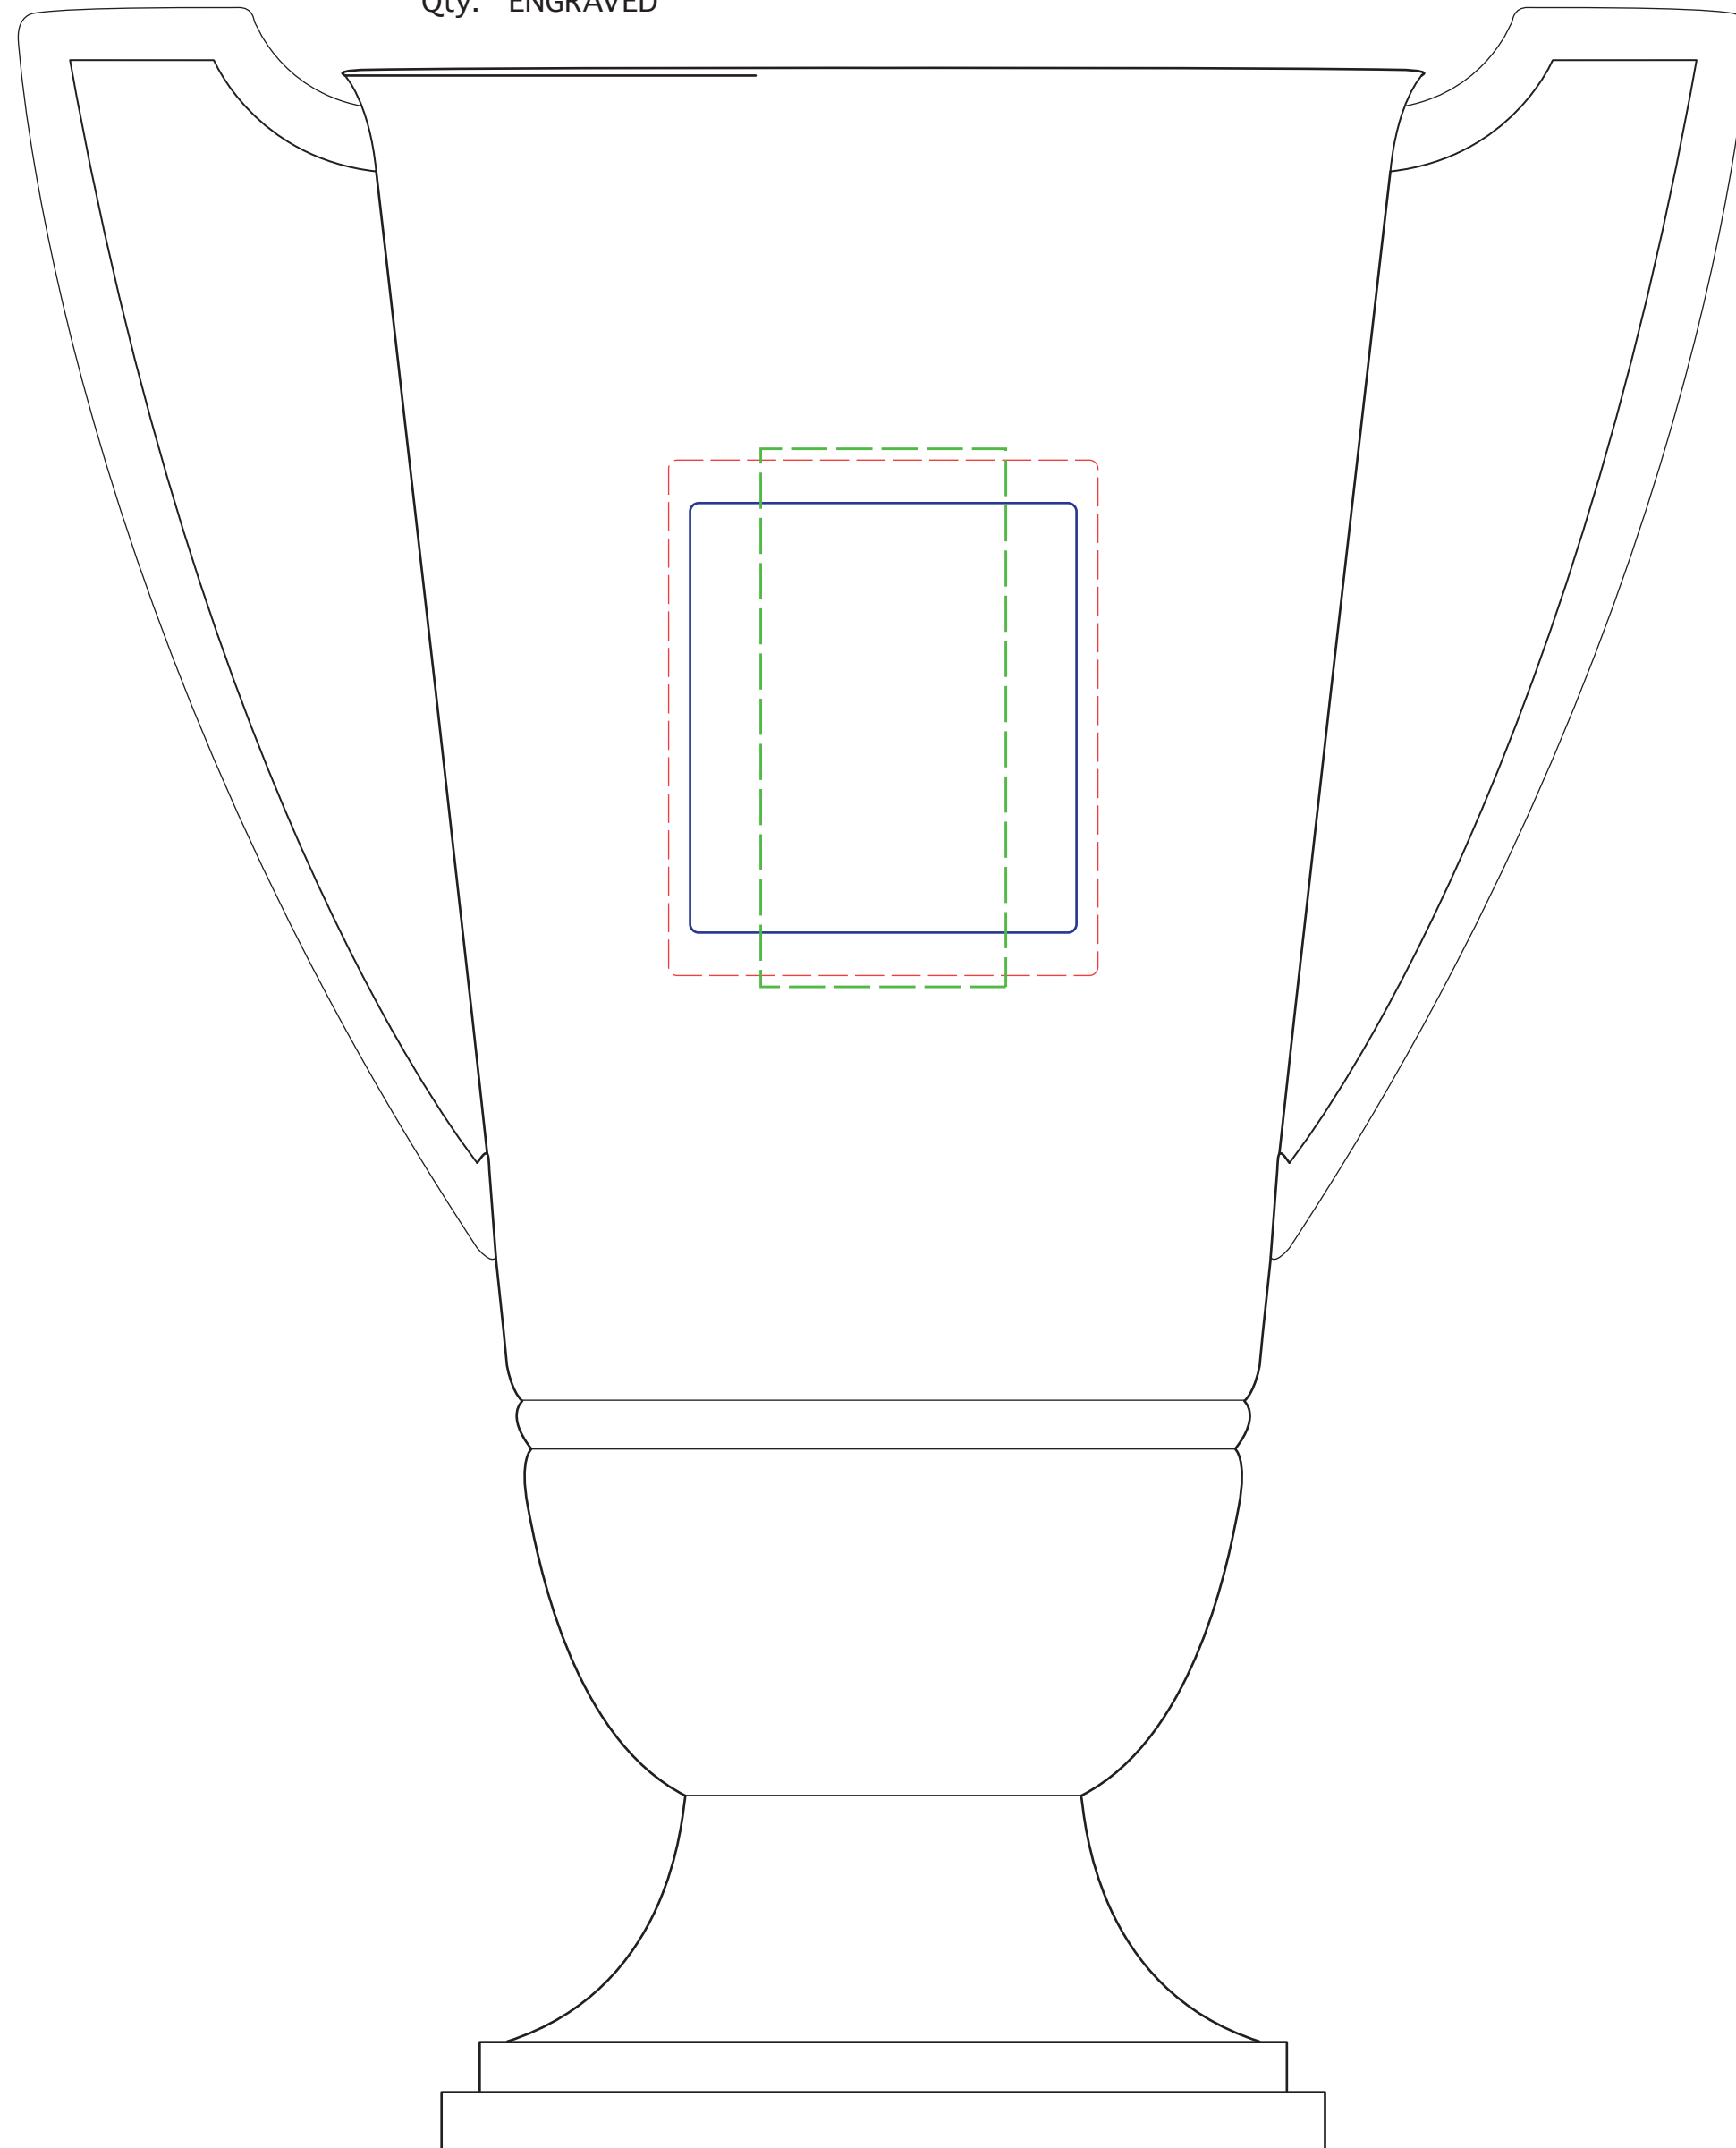

# 58-011L,S Fitzwilliam Trophy Cup

**Best:** 2.25"w x 2.5"h  
*Suggested Max:* 2.5"w x 3"h

**Size / REGULAR+**

58-011L Fitzwilliam Trophy Cup  
Qty: ENGRAVED

**Best:** 2"w x 2.25"h  
*Suggested Max:* 2.25"w x 2.625"h

**Size / MEDIUM+**

58-011S Fitzwilliam Trophy Cup  
Qty: ENGRAVED