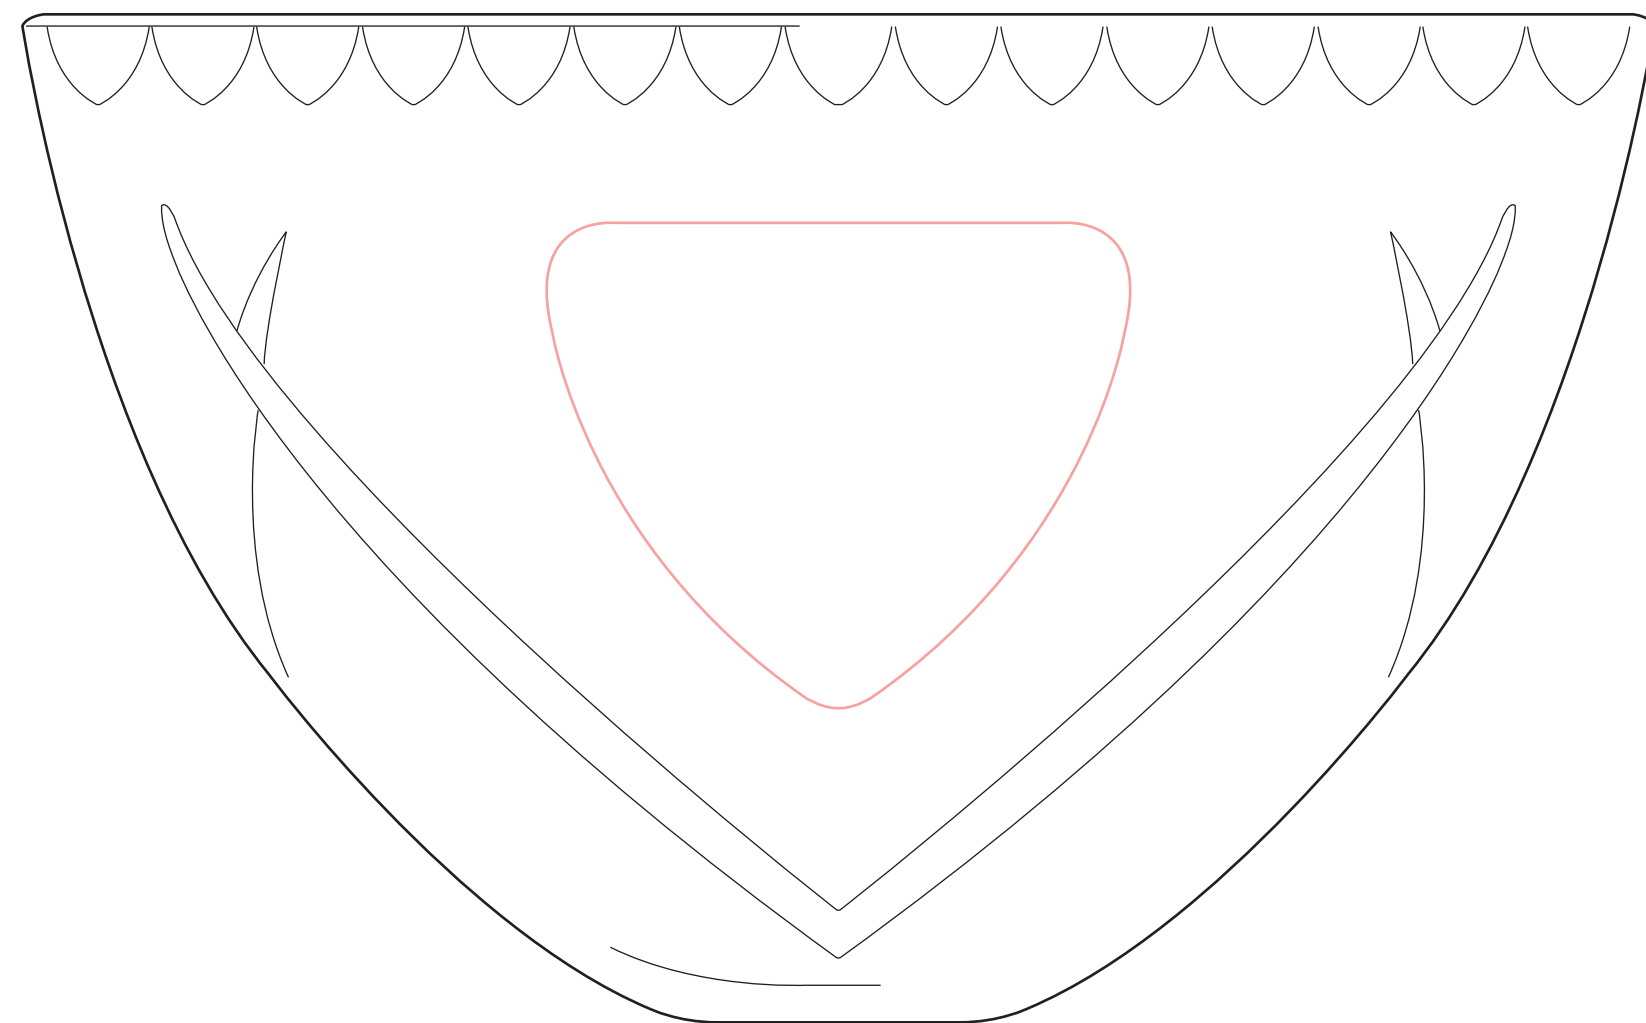

# #54-010S,M,L Harlequin Bowl

#54-010L: RTL# IRR04  
Size/ REGULAR

Best at 3"w x 2.5"h  
Suggested Max:  
Etch as a REGULAR

54-010L Harlequin Bowl  
Qty: DEEP ETCH

\* #54-010M:  
Size/ MEDIUM+

Best at 2.5"w x 2"h  
Suggested Max:  
Etch as a REGULAR

54-010M Harlequin Bowl  
Qty: DEEP ETCH

#54-010S:  
Size/ MEDIUM

Best: 2.25w x 1.75h  
Suggested Max:  
Etch as a REGULAR

54-010S Harlequin Bowl  
Qty: DEEP ETCH