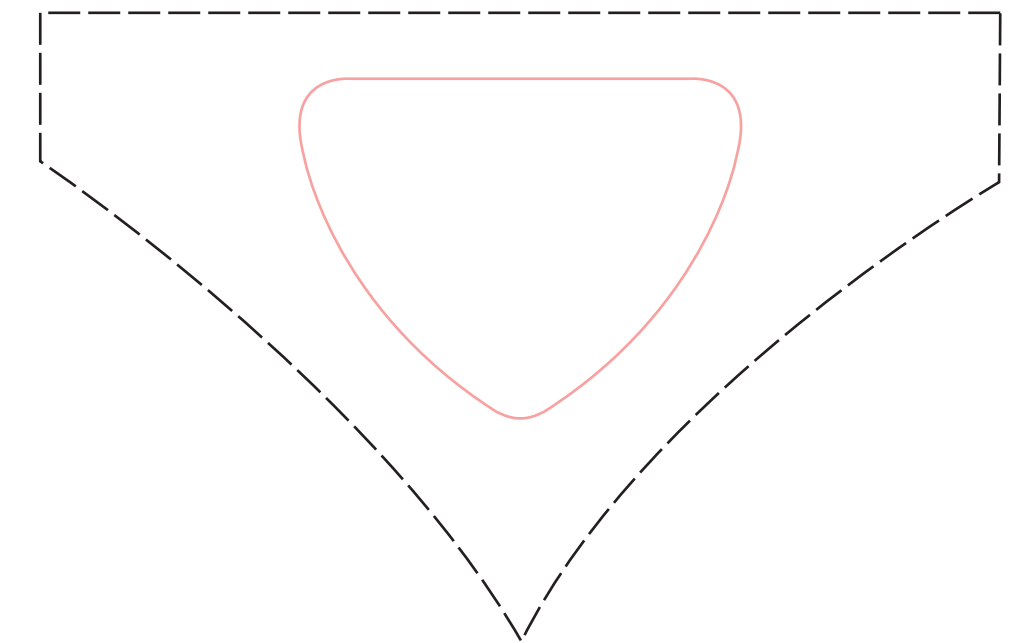

# #54-010S,M,L Harlequin Bowl

#54-010L: RTL# IRR04  
Size/ REGULAR

Best at 3"w x 2.5"h  
Suggested Max:  
Etch as a REGULAR

54-010L Harlequin Bowl  
Qty: DEEP ETCH

\* #54-010M:  
Size/ MEDIUM+

Best at 2.5"w x 2"h  
Suggested Max:  
Etch as a REGULAR

54-010M Harlequin Bowl  
Qty: DEEP ETCH

#54-010S:  
Size/ MEDIUM

Best: 2.25w x 1.75h  
Suggested Max:  
Etch as a REGULAR

54-010S Harlequin Bowl  
Qty: DEEP ETCH