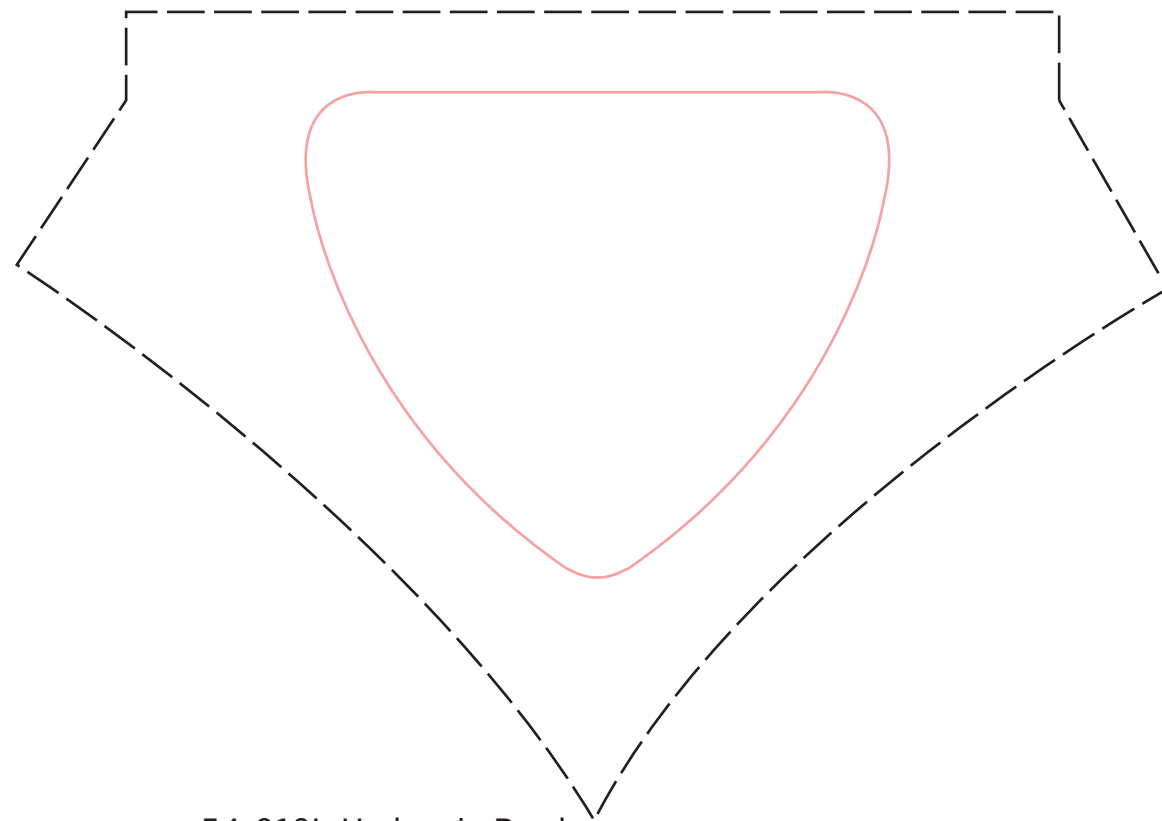

# #54-010S,M,L Harlequin Bowl

#54-010L: RTL# IRR04  
Size/ REGULAR

Best at 3"w x 2.5"h  
Suggested Max:  
Etch as a REGULAR

54-010L Harlequin Bowl  
Qty: DEEP ETCH

\* #54-010M:  
Size/ MEDIUM+

Best at 2.5"w x 2"h  
Suggested Max:  
Etch as a REGULAR

54-010M Harlequin Bowl  
Qty: DEEP ETCH

#54-010S:  
Size/ MEDIUM

Best: 2.25w x 1.75h  
Suggested Max:  
Etch as a REGULAR

54-010S Harlequin Bowl  
Qty: DEEP ETCH