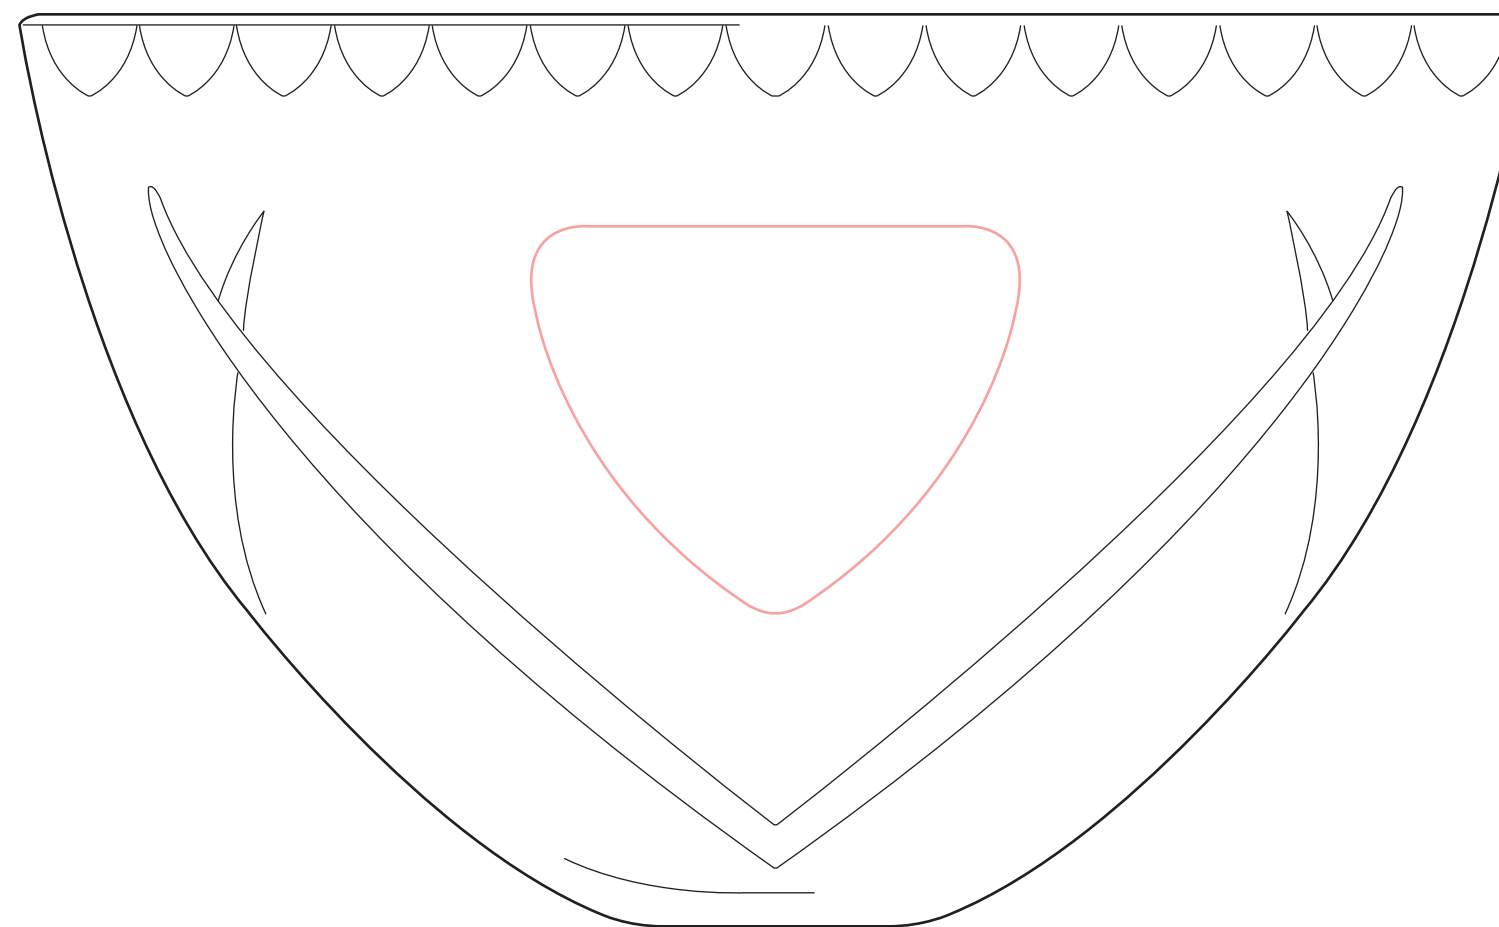

# #54-010S,M,L Harlequin Bowl

#54-010L: RTL# IRR04  
Size/ REGULAR

Best at 3"w x 2.5"h  
Suggested Max:  
Etch as a REGULAR

54-010L Harlequin Bowl  
Qty: DEEP ETCH

\* #54-010M:  
Size/ MEDIUM+

Best at 2.5"w x 2"h  
Suggested Max:  
Etch as a REGULAR

54-010M Harlequin Bowl  
Qty: DEEP ETCH

#54-010S:  
Size/ MEDIUM

Best: 2.25w x 1.75h  
Suggested Max:  
Etch as a REGULAR

54-010S Harlequin Bowl  
Qty: DEEP ETCH