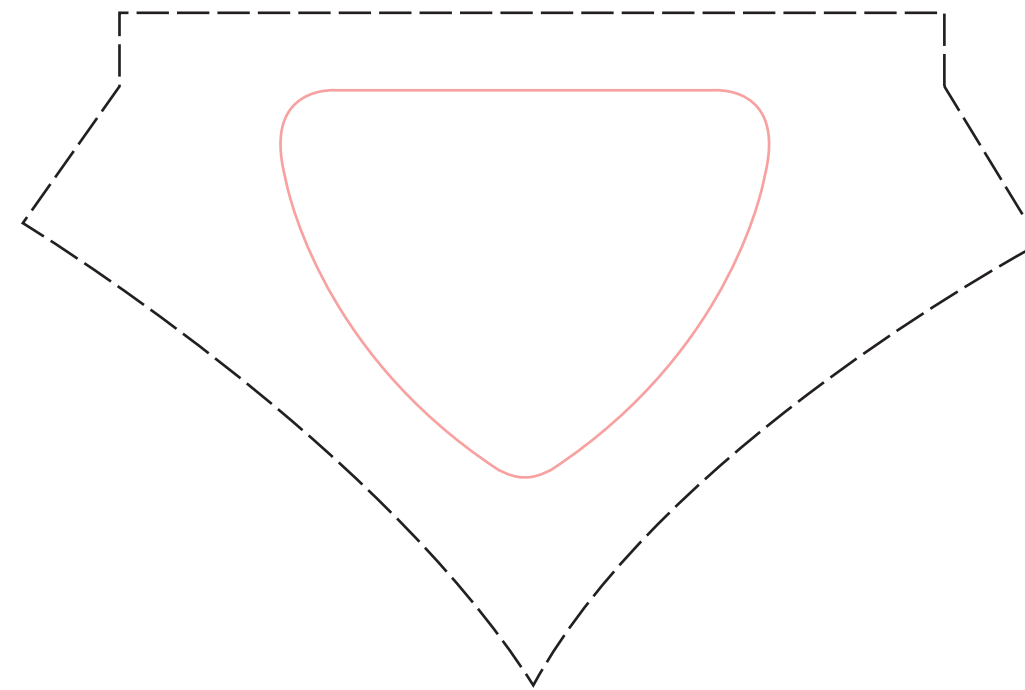

# #54-010S,M,L Harlequin Bowl

#54-010L: RTL# IRR04  
Size/ REGULAR

Best at 3"w x 2.5"h  
Suggested Max:  
Etch as a REGULAR

54-010L Harlequin Bowl  
Qty: DEEP ETCH

\* #54-010M:  
Size/ MEDIUM+

Best at 2.5"w x 2"h  
Suggested Max:  
Etch as a REGULAR

54-010M Harlequin Bowl  
Qty: DEEP ETCH

#54-010S:  
Size/ MEDIUM

Best: 2.25w x 1.75h  
Suggested Max:  
Etch as a REGULAR

54-010S Harlequin Bowl  
Qty: DEEP ETCH