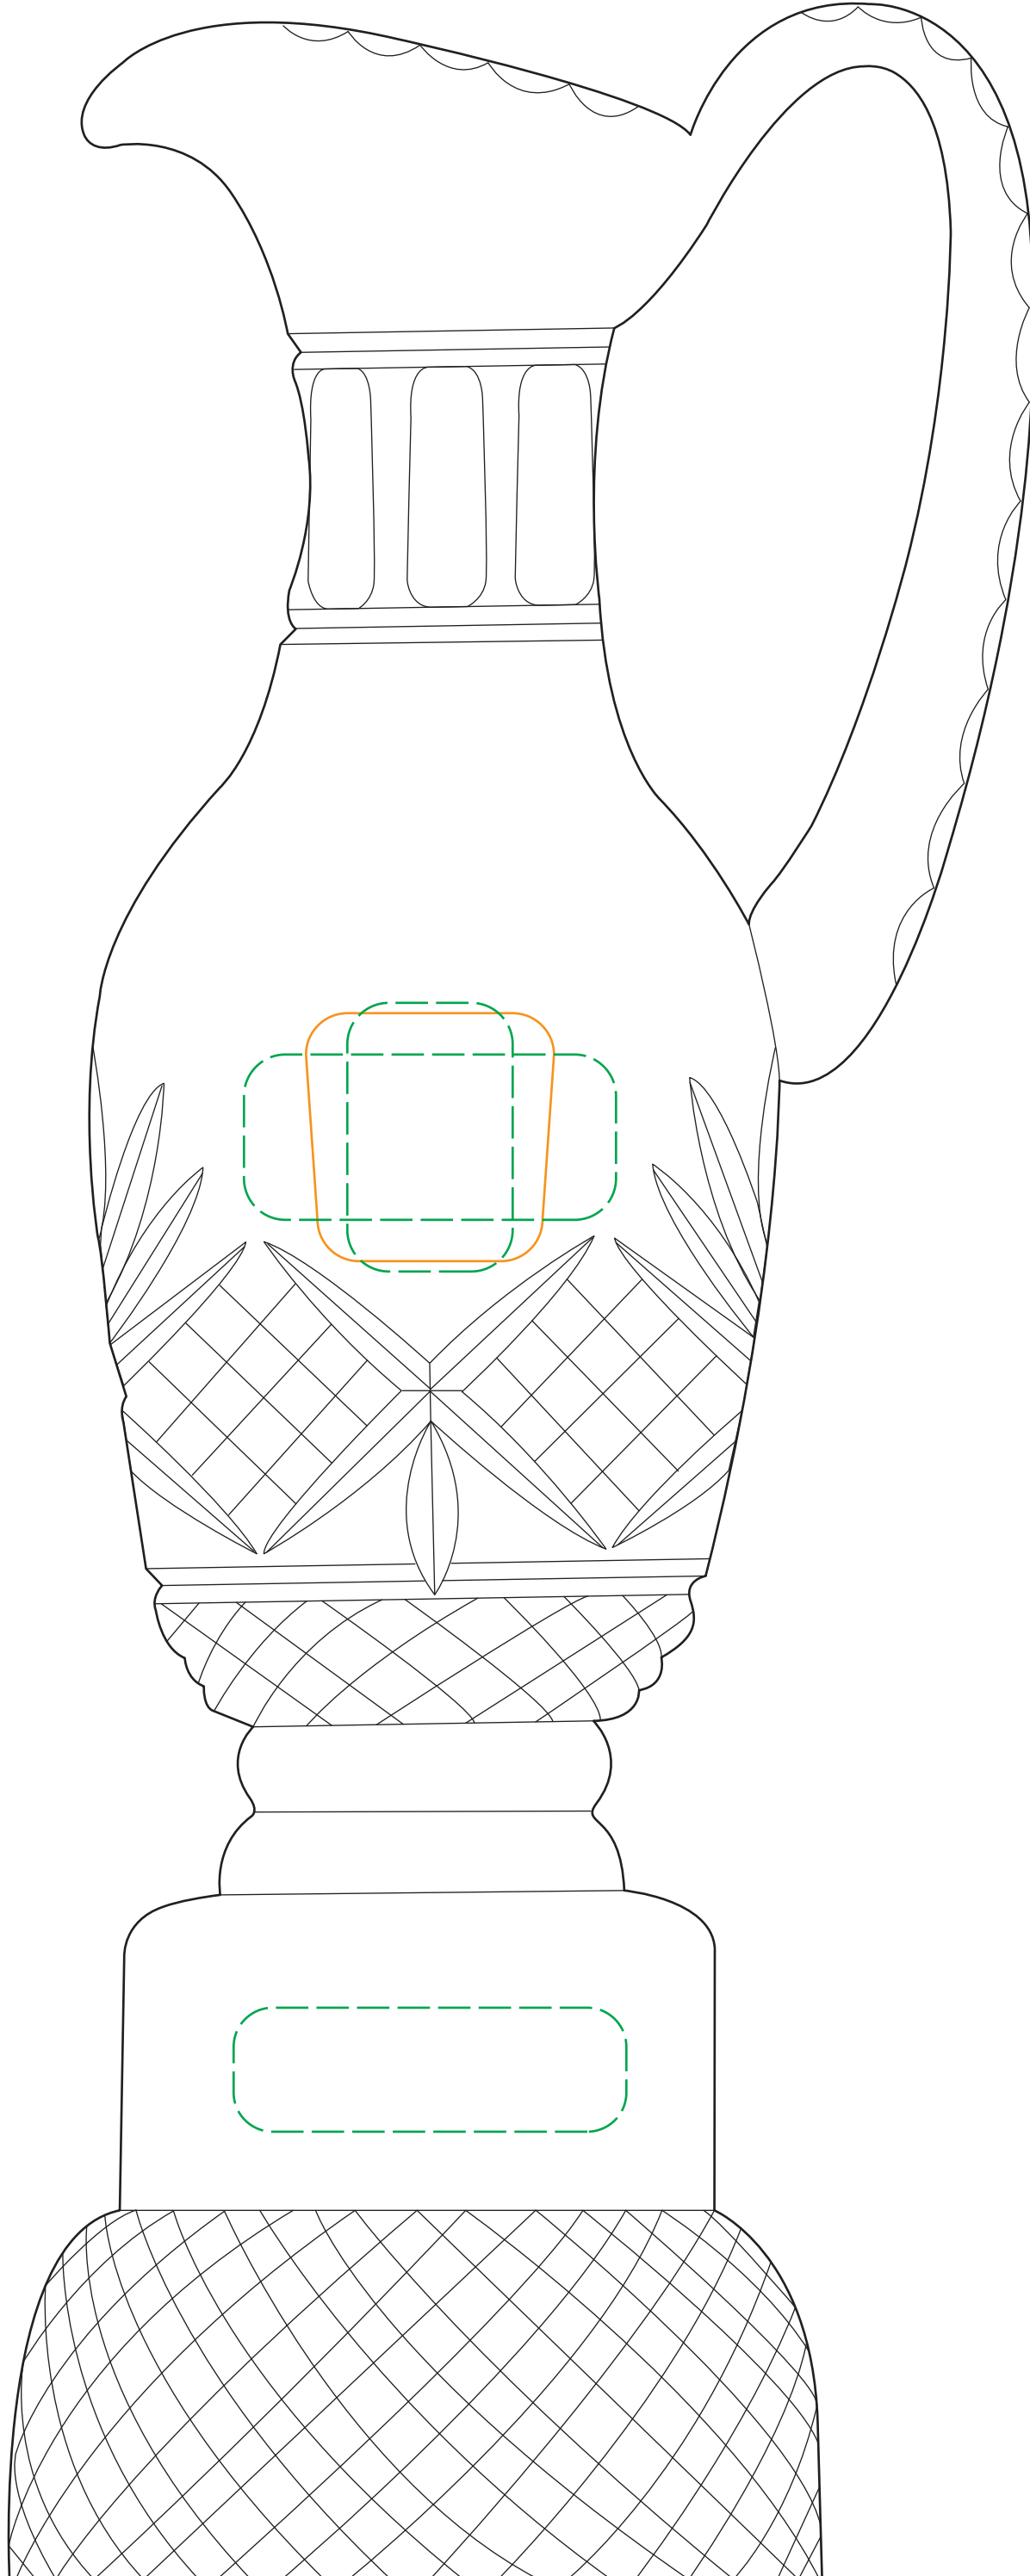

45-186L, S Dunvegan Cup

Size / SMALL

Best: 1.5"w x 1.5"h

Suggested Max: 2.25"w x 1.625"h

Etch as a REGULAR

45-186L Dunvegan Cup
Qty: DEEP ETCH

Size / XSMALL

Best: 1.25"w x 1.25"h

Suggested Max: 1.625"w x 1.5"h

Etch as a REGULAR

45-186S Dunvegan Cup
Qty: DEEP ETCH