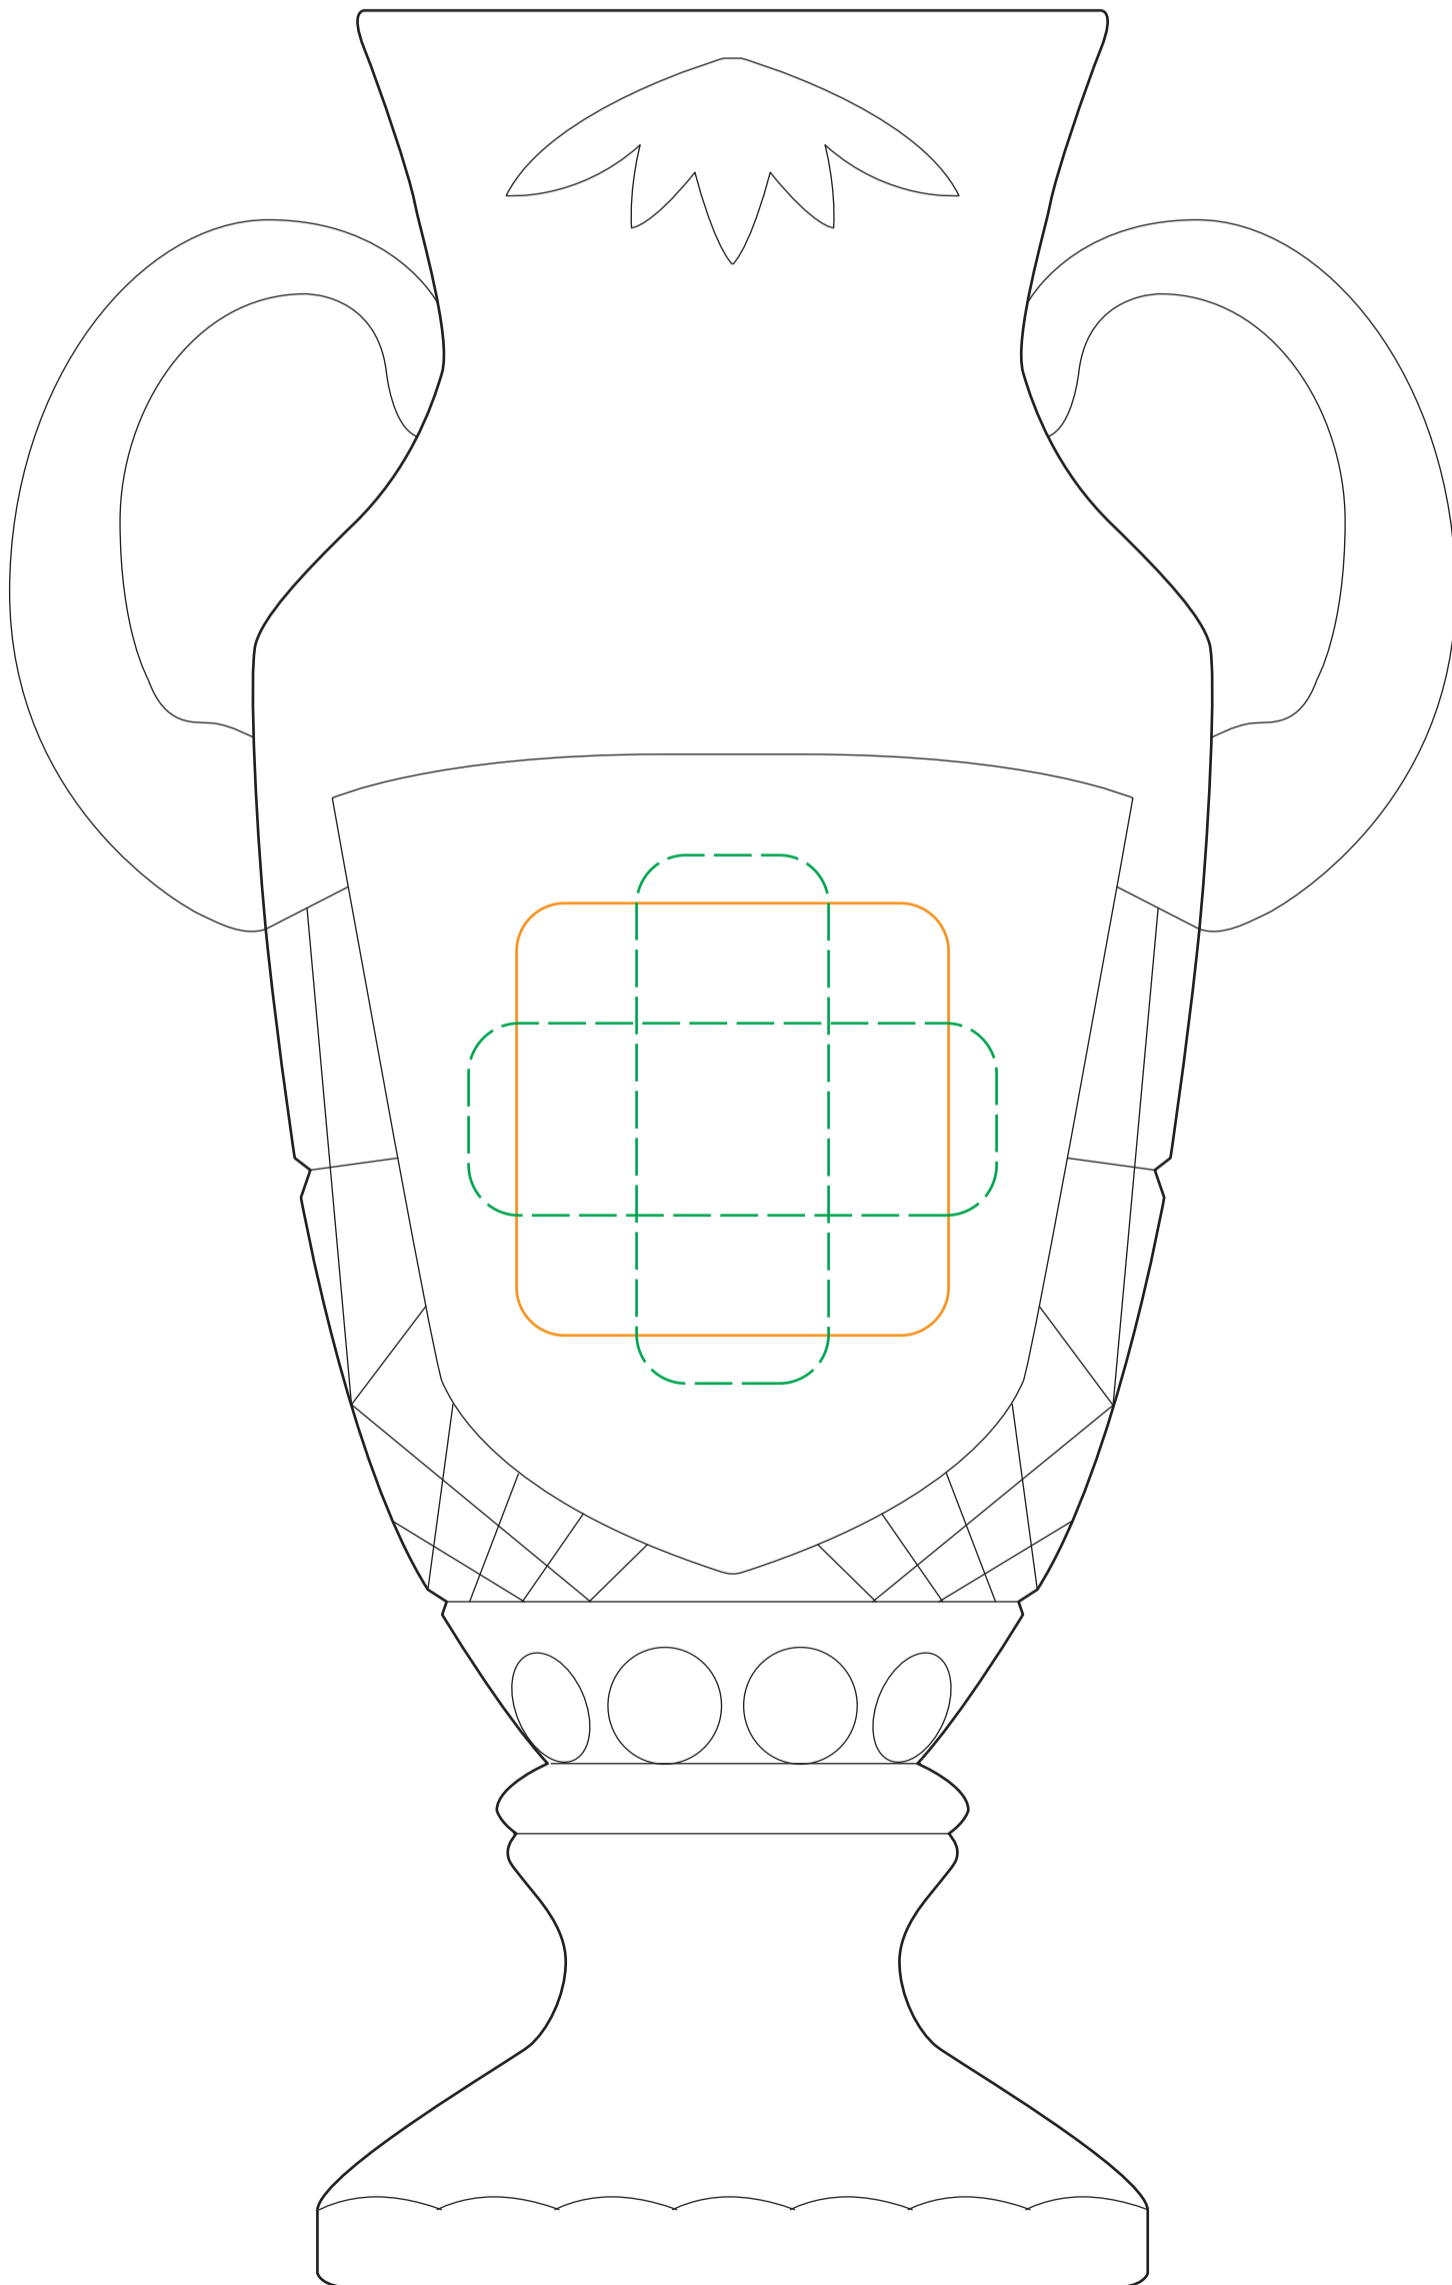

45-180 Fraser Trophy Cup

Best: 2.25"w x 2.25"h

Suggested Max: 2.75"w x 2.75"h

45-180L Fraser Trophy Cup
Qty: DEEP ETCH

Best: 2"w x 2"h

Suggested Max: 2.375"w x 2.5"h

45-180S Fraser Trophy Cup
Qty: DEEP ETCH