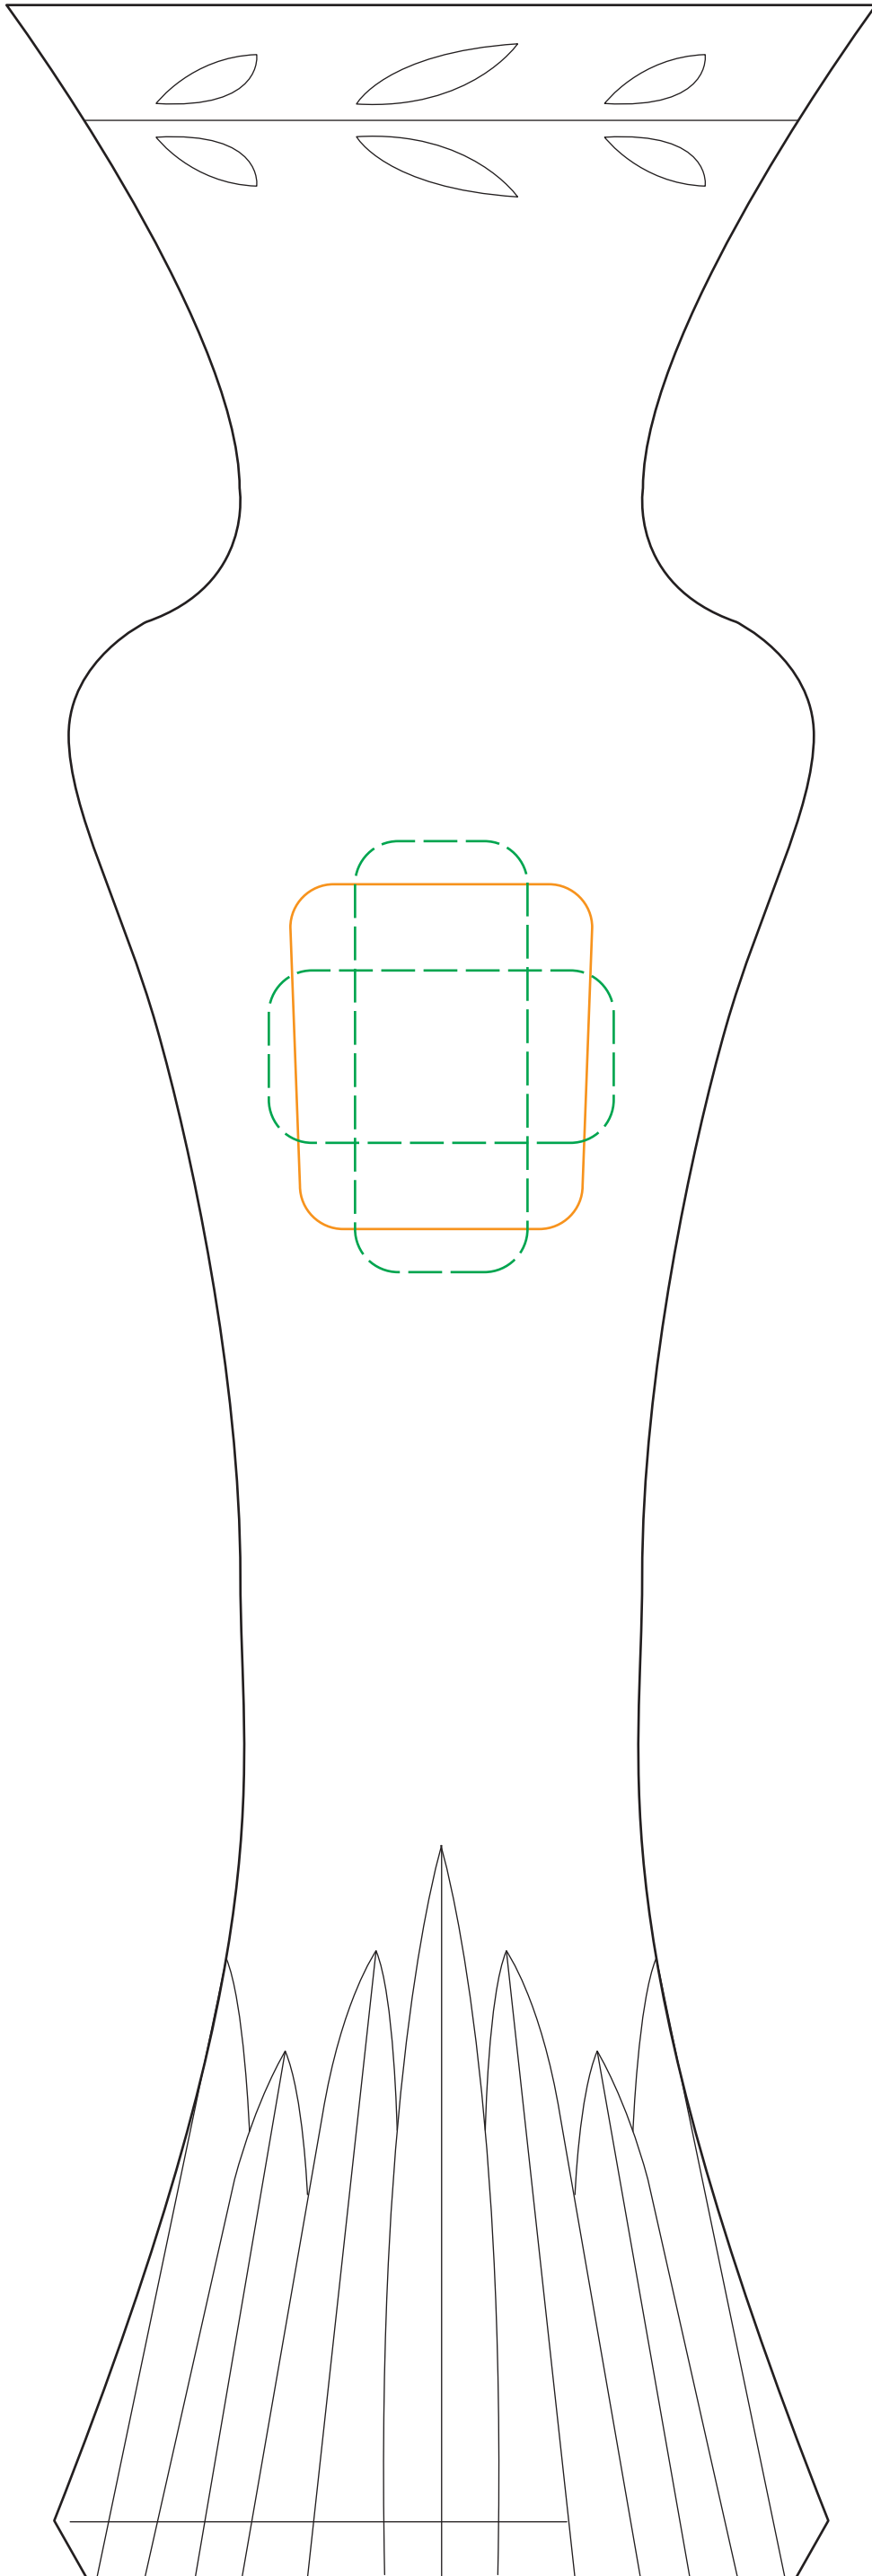

# 45-178 Byrn Trophy Cup

**Best:** 1.75"w x 2"h

**Suggested Max:** 2"w x 2.5"h

45-178L Byrn Trophy Cup  
Qty: DEEP ETCH

**Best:** 1.5"w x 1.75"h

**Suggested Max:** 1.75"w x 2.25"h

45-178S Byrn Trophy Cup  
Qty: DEEP ETCH