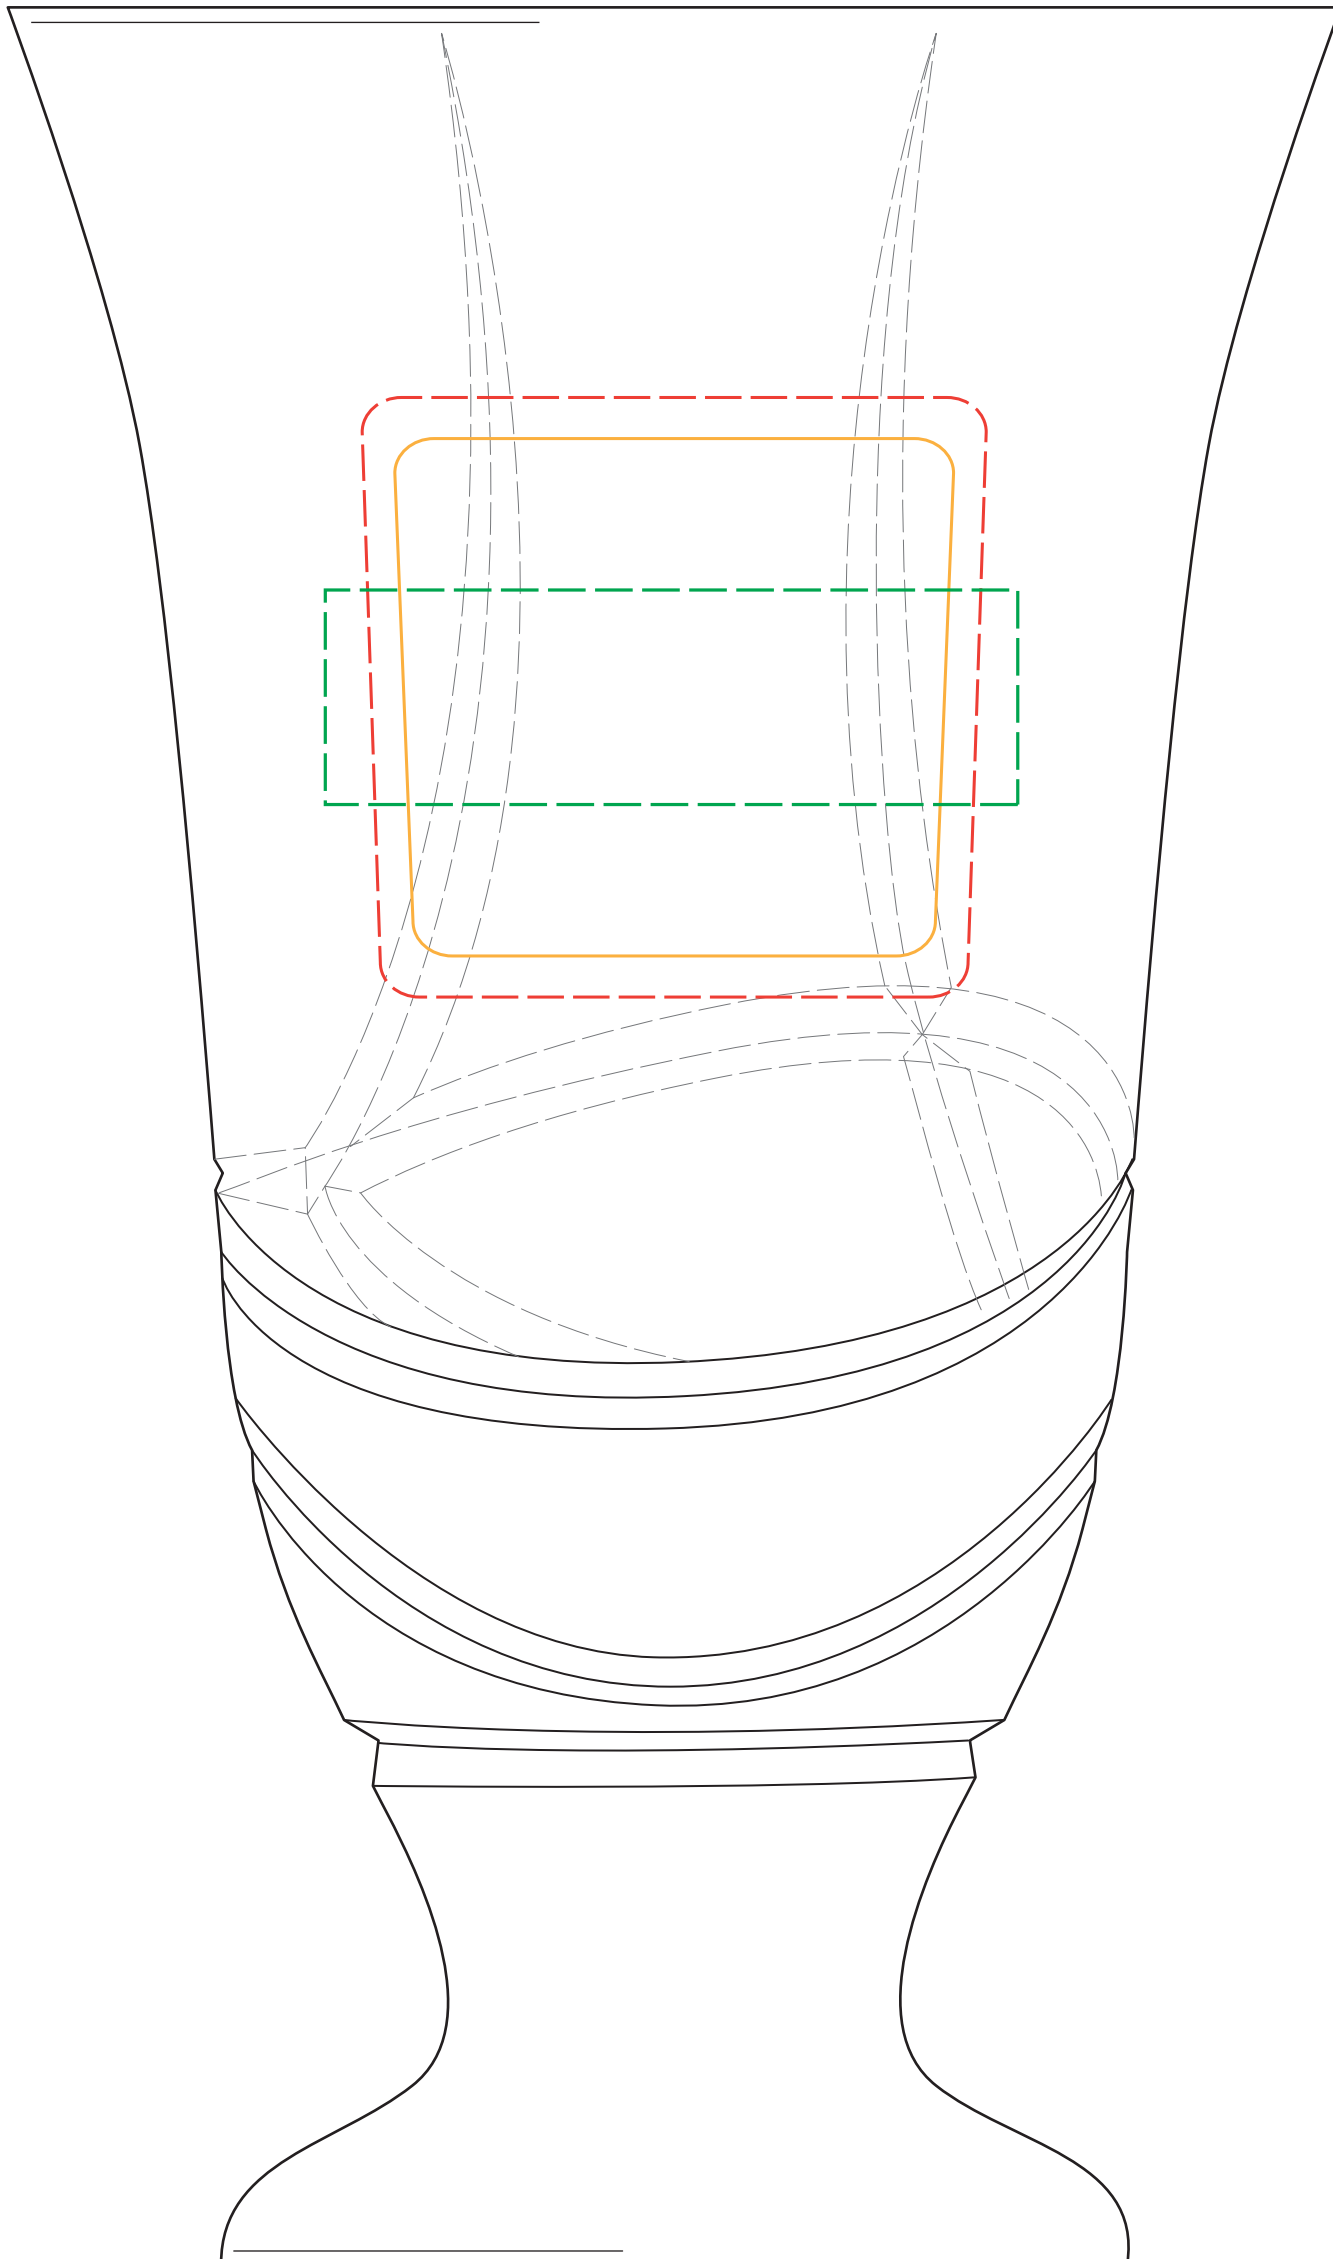

45-170L,S Marley Trophy Vase

Best: 2.25 w X 2.5 h

Max: 2.625 w X 3 h

SIZE: REGULAR

WARP: 2% or 3%

Best: 2 w X 2.25 h

Max: 2.25 w X 2.5 h

SIZE: MEDIUM

WARP: 2% or 3%

45-170L Marley Trophy Vase
Qty: DEEP ETCH

45-170S Marley Trophy Vase
Qty: DEEP ETCH