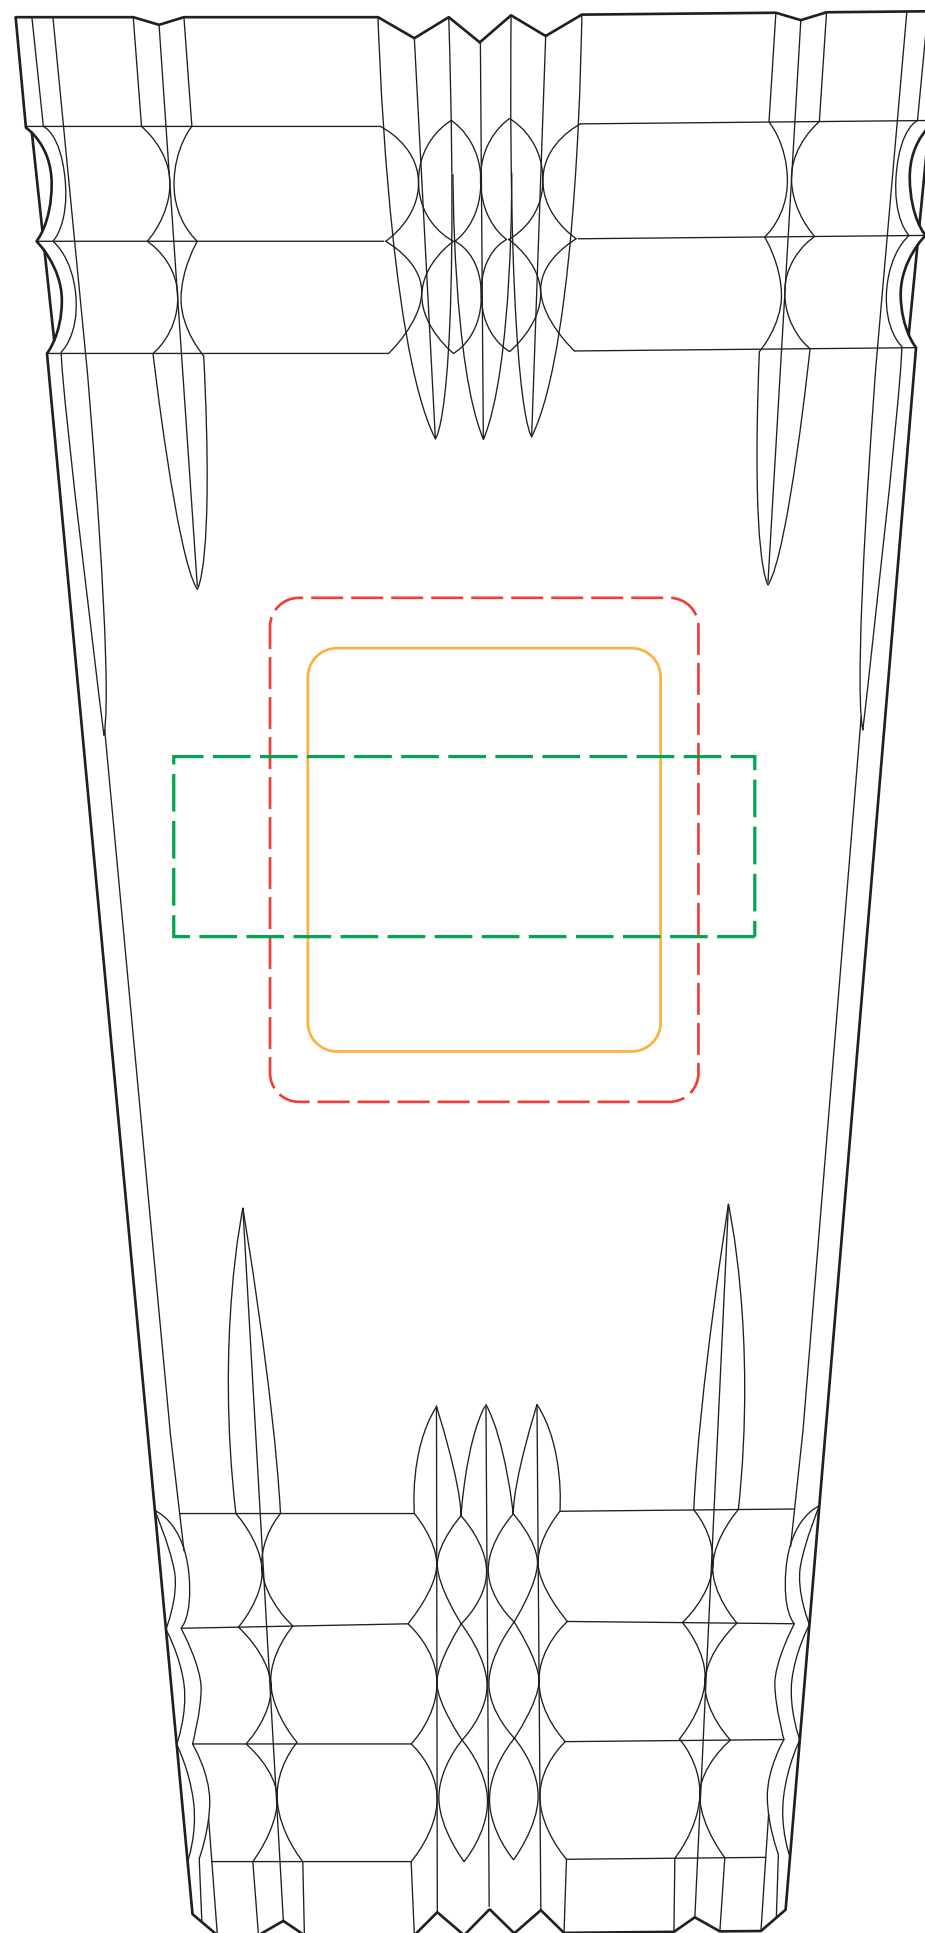

45-169L,M,S Jennings Trophy Vase

Best: 2.375 w X 2.5 h

Max: 2.625 w X 3 h

SIZE: REGULAR

WARP: 2% or 3%

Best: 1.75 w X 2 h

Max: 2.125 w X 2.5 h

SIZE: MEDIUM+

WARP: 2% or 3%

Best: 1.625 w X 1.625 h

Max: 1.875 w X 2 h

SIZE: SMALL

WARP: 2% or 3%

45-169L Jennings Trophy Vase
Qty: DEEP ETCH

45-169M Jennings Trophy Vase
Qty: DEEP ETCH

45-169S Jennings Trophy Vase
Qty: DEEP ETCH