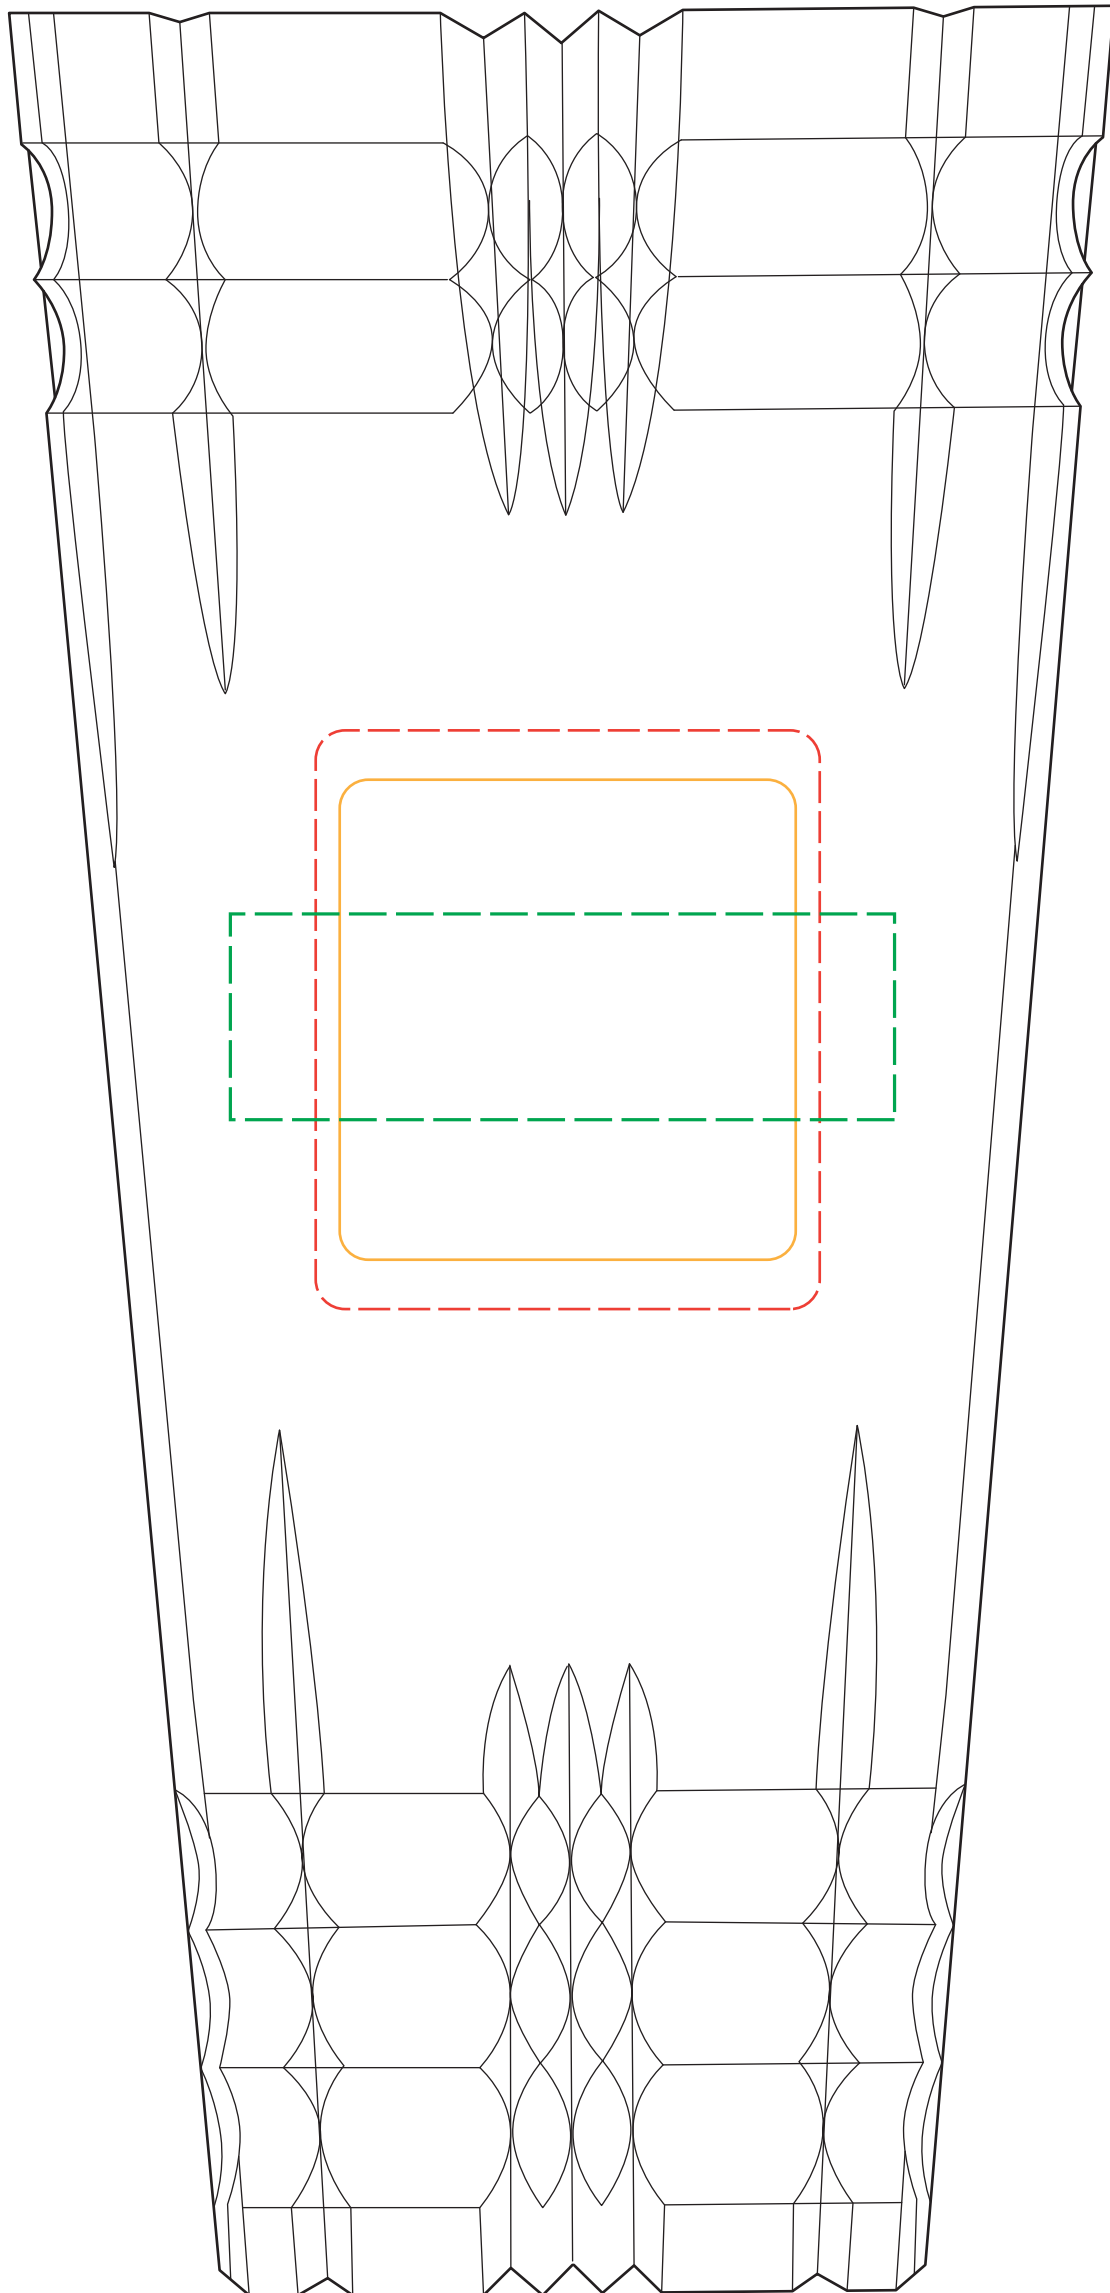

45-169L,M,S Jennings Trophy Vase

Best: 2.375 w X 2.5 h

Max: 2.625 w X 3 h

SIZE: REGULAR

WARP: 2% or 3%

Best: 1.75 w X 2 h

Max: 2.125 w X 2.5 h

SIZE: MEDIUM+

WARP: 2% or 3%

Best: 1.625 w X 1.625 h

Max: 1.875 w X 2 h

SIZE: SMALL

WARP: 2% or 3%

45-169L Jennings Trophy Vase
Qty: DEEP ETCH

45-169M Jennings Trophy Vase
Qty: DEEP ETCH

45-169S Jennings Trophy Vase
Qty: DEEP ETCH