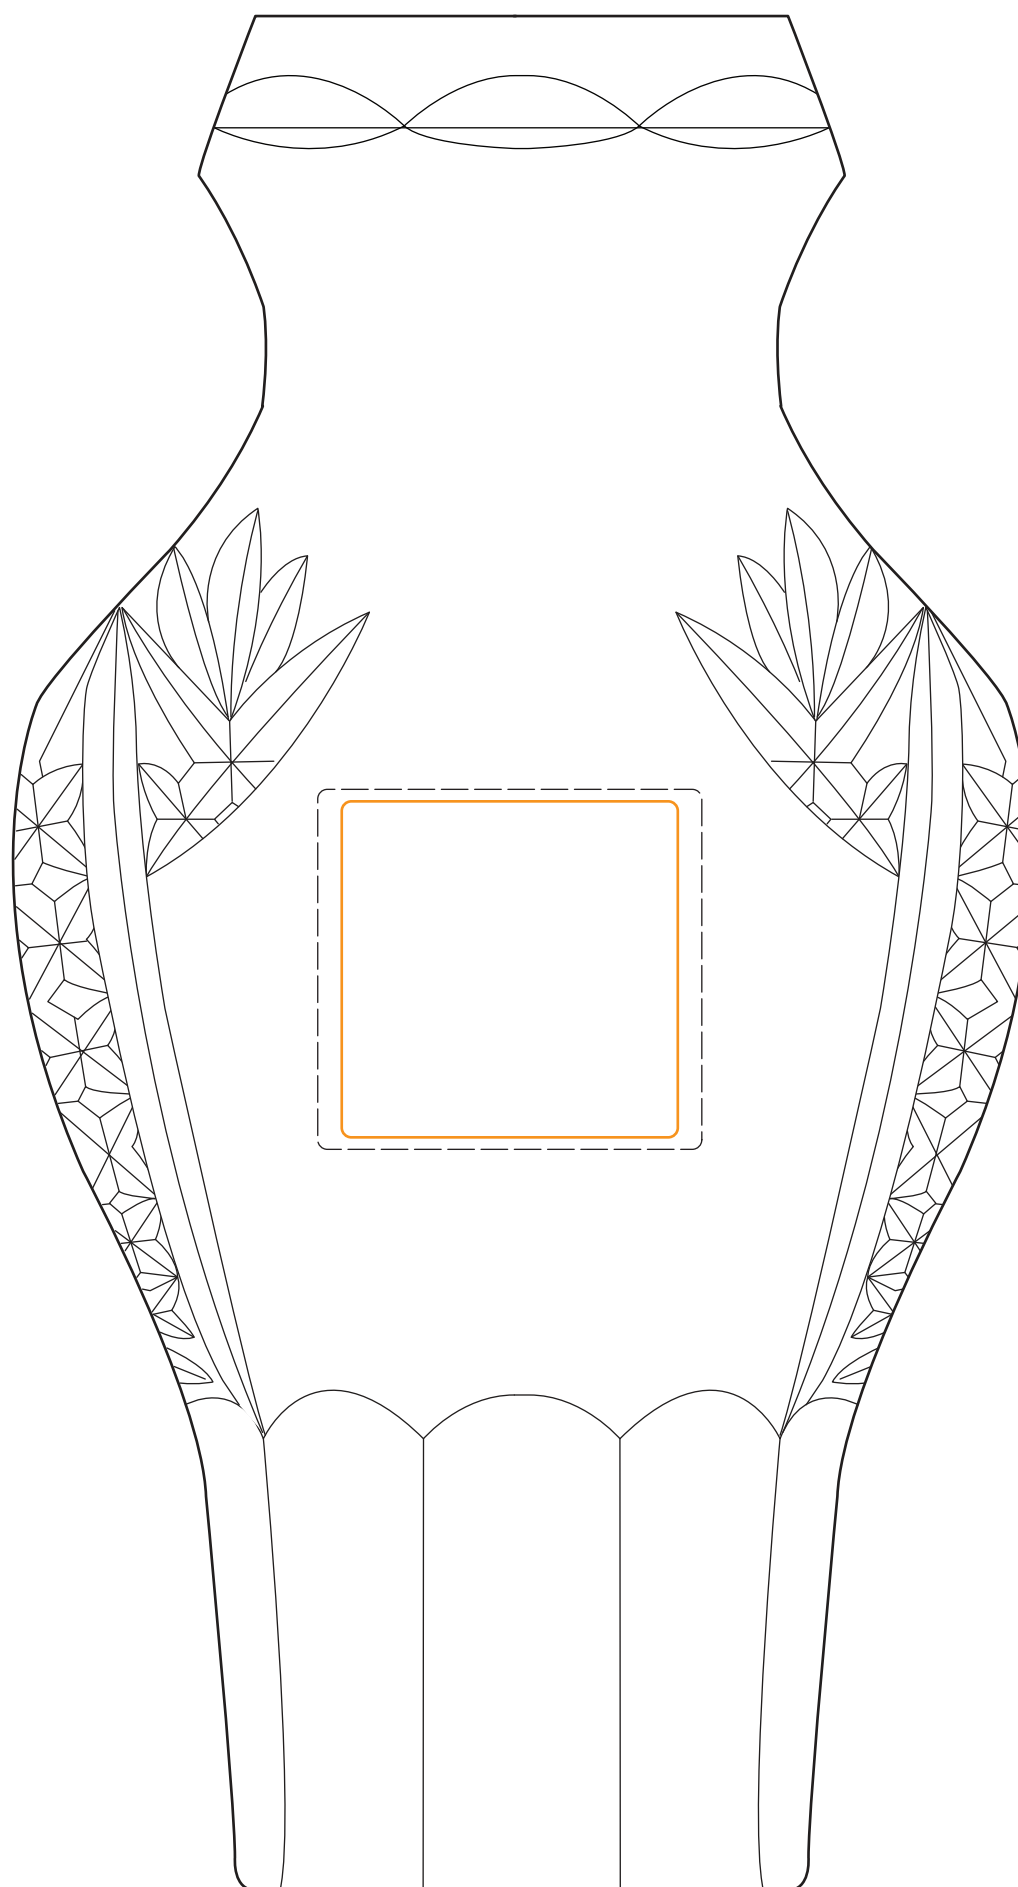

45-167L, M, S Westbury Trophy

Etch as a **REGULAR**

Size / **REGULAR**

Best: 2"w x 2"h

Suggested **Max:** 2.375"w x 2.25"h

Warp copy 4%

45-167L Westbury Trophy
Qty: DEEP ETCH

Etch as a **REGULAR**

Size / **MEDIUM**

Best: 1.75"w x 1.75"h

Suggested **Max:** 2"w x 1.875"h

Warp copy 4%

45-167M Westbury Trophy
Qty: DEEP ETCH

Etch as a **REGULAR**

Size / **SMALL**

Best: 1.5"w x 1.5"h

Suggested **Max:** 1.75"w x 1.625"h

Warp copy 4%

45-167S Westbury Trophy
Qty: DEEP ETCH