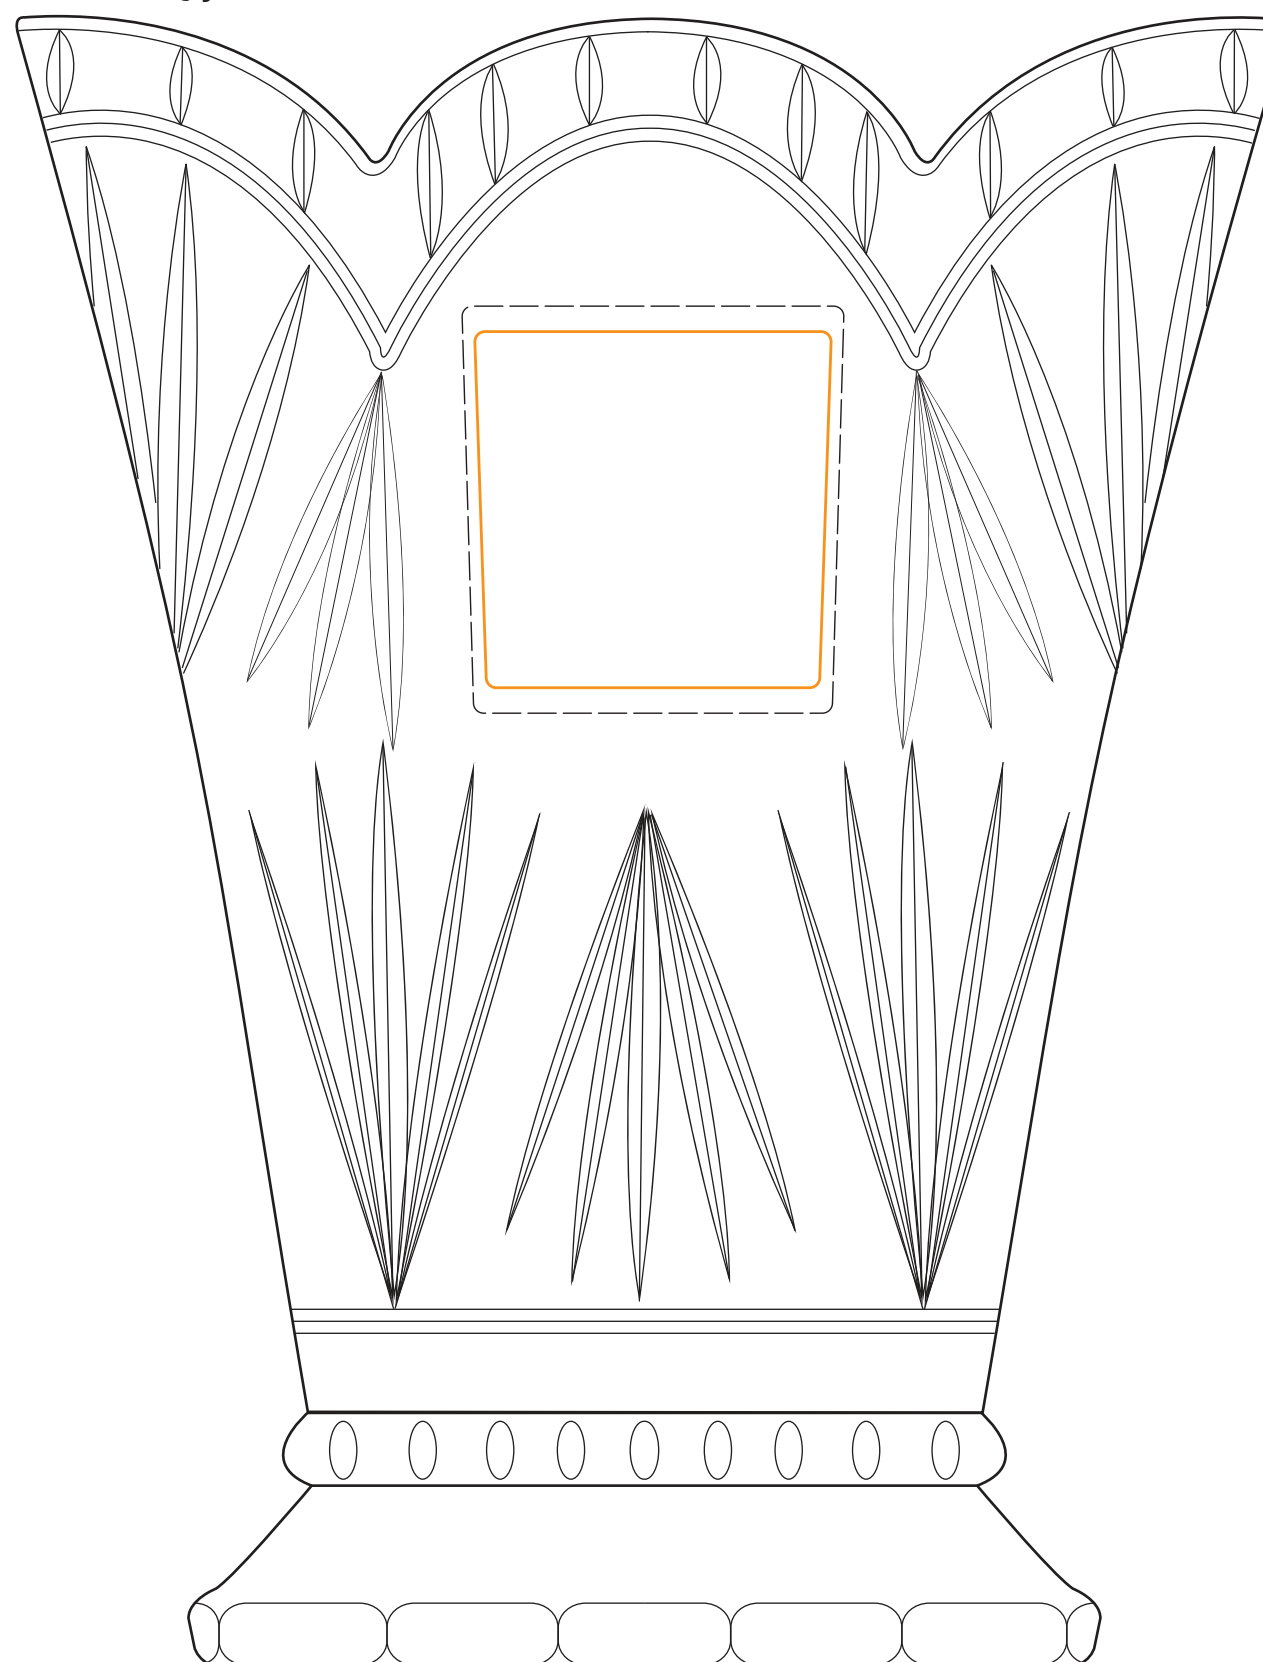

# 45-164L, M, S Hempstead Trophy Vase

Approx WARP 3%

Etch as a REGULAR

Size / REGULAR

Best: 2"w x 2.25"h

Suggested Max: 2.25"w x 2.375"h

Etch as a REGULAR

Size / MEDIUM

Best: 1.75"w x 1.75"h

Suggested Max: 1.875"w x 2"h

Etch as a REGULAR

Size / SMALL

Best: 1.5"w x 1.5"h

Suggested Max: 1.625"w x 1.625"h

45-164L Hempstead Trophy Vase  
Qty: DEEP ETCH

WARP COPY 3%

45-164M Hempstead Trophy Vase  
Qty: DEEP ETCH

WARP COPY 3%

45-164S Hempstead Trophy Vase  
Qty: DEEP ETCH

WARP COPY 3%