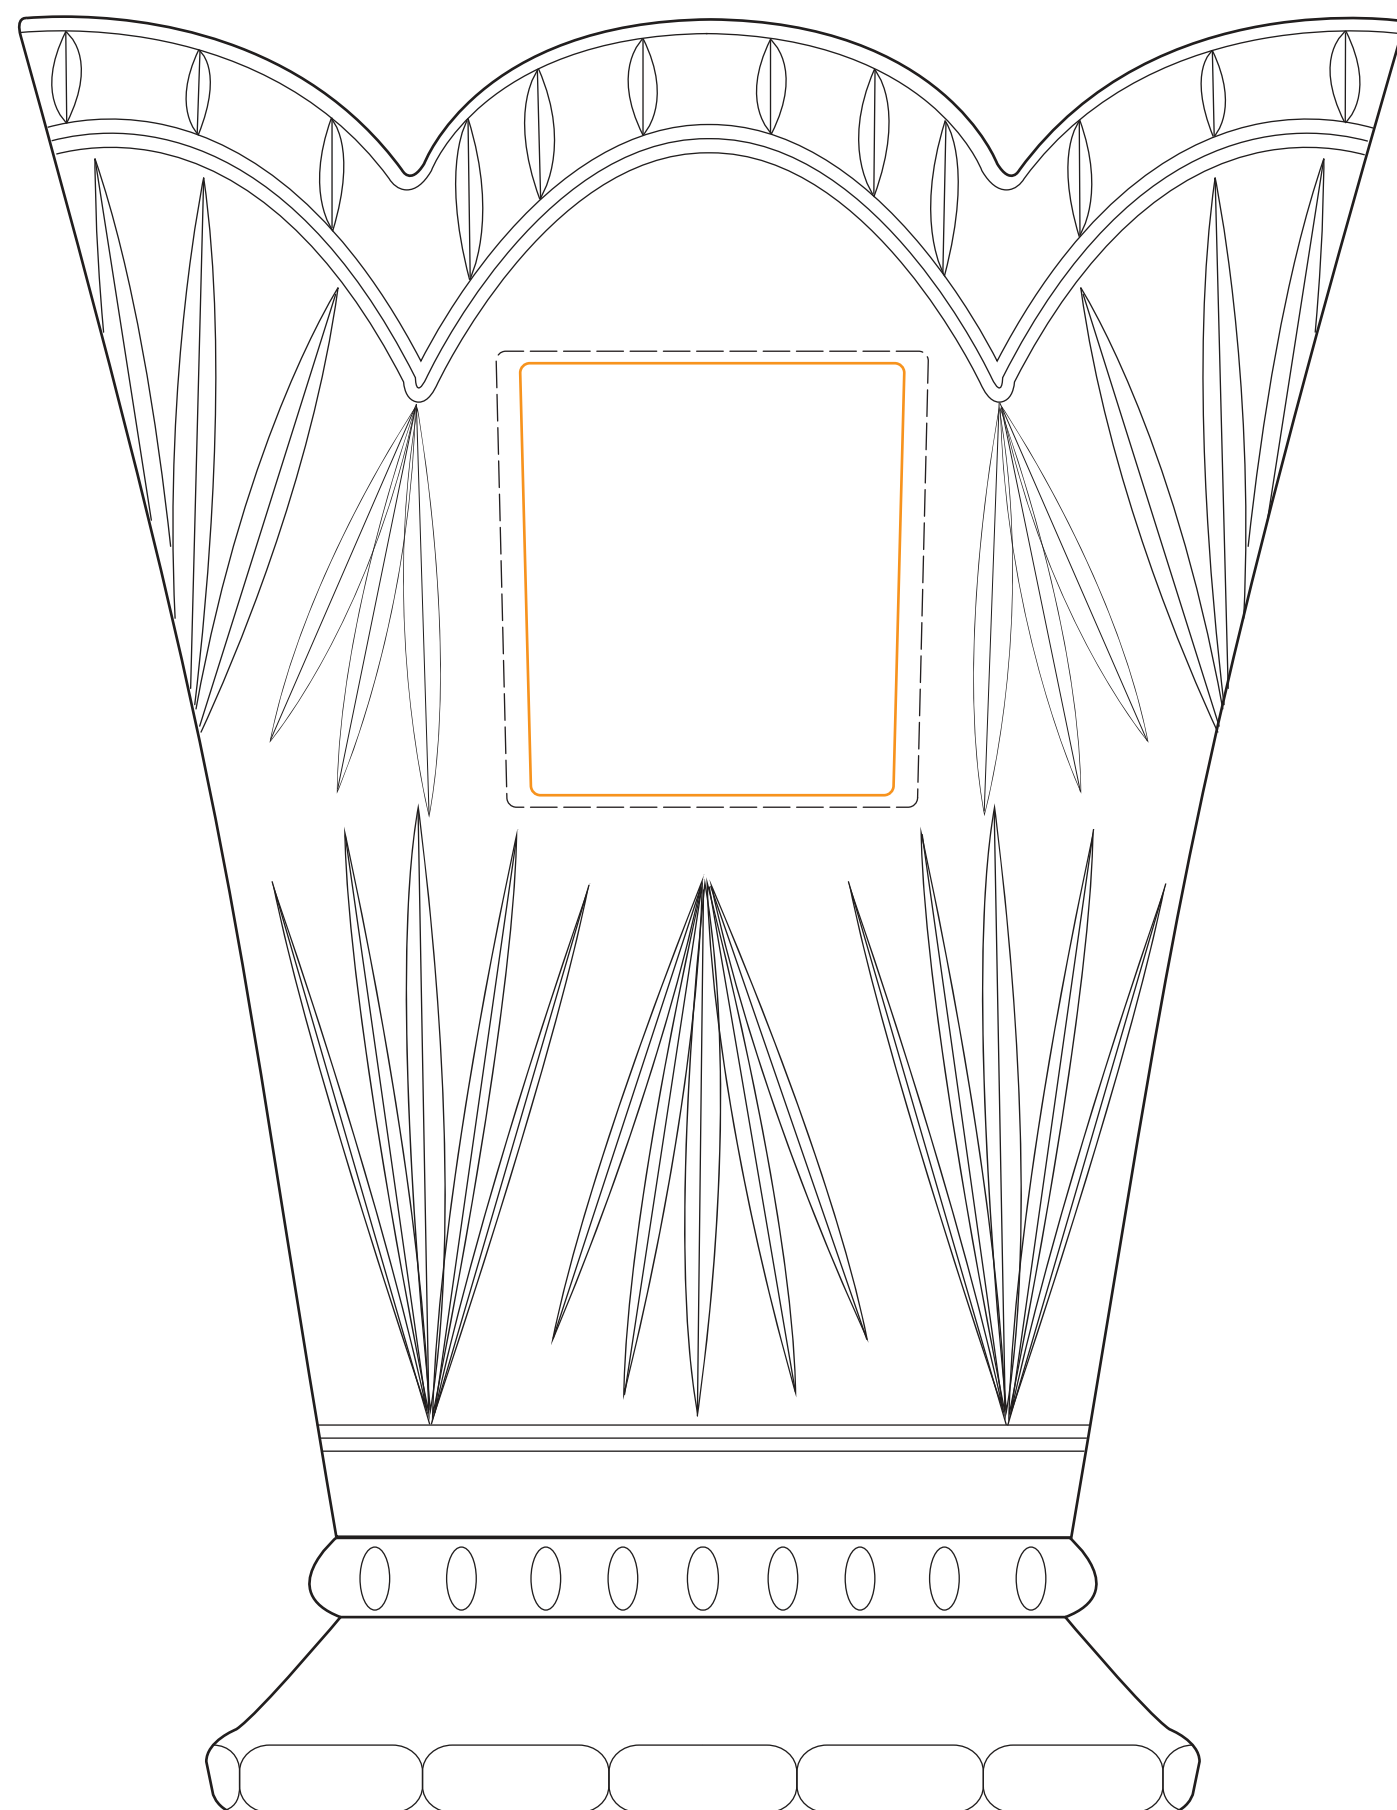

# 45-164L, M, S Hempstead Trophy Vase

Approx WARP 3%

Etch as a REGULAR

Size / REGULAR

Best: 2"w x 2.25"h

Suggested Max: 2.25"w x 2.375"h

Etch as a REGULAR

Size / MEDIUM

Best: 1.75"w x 1.75"h

Suggested Max: 1.875"w x 2"h

Etch as a REGULAR

Size / SMALL

Best: 1.5"w x 1.5"h

Suggested Max: 1.625"w x 1.625"h

45-164L Hempstead Trophy Vase  
Qty: DEEP ETCH

WARP COPY 3%

45-164M Hempstead Trophy Vase  
Qty: DEEP ETCH

WARP COPY 3%

45-164S Hempstead Trophy Vase  
Qty: DEEP ETCH

WARP COPY 3%