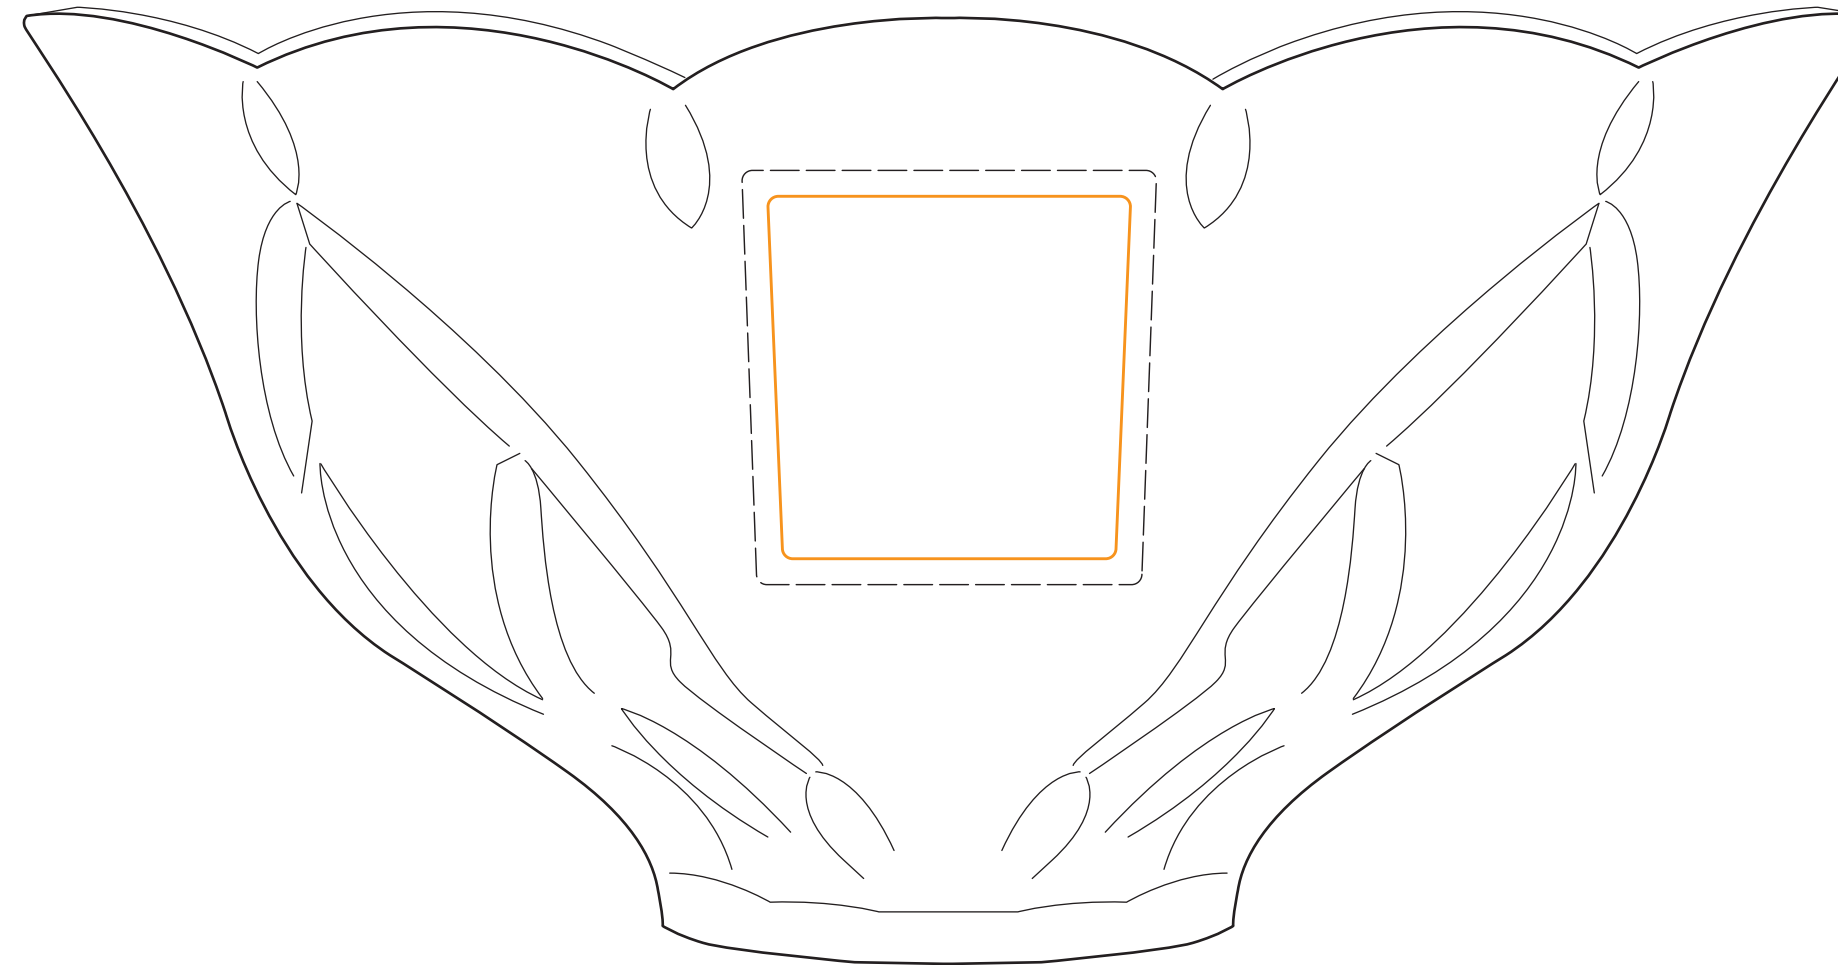

45-163L, M, S Brookhaven Bowl

Etch as a **REGULAR**

Size / **REGULAR**

Best: 2.125" w x 2" h

Suggested **Max:** 2.375" w x 2.25" h

45-163L Brookhaven Bowl
Qty: DEEP ETCH

Etch as a **REGULAR**

Size / **MEDIUM**

Best: 1.75" w x 1.75" h

Suggested **Max:** 2" w x 2" h

45-163M Brookhaven Bowl
Qty: DEEP ETCH

Etch as a **REGULAR**

Size / **SMALL**

Best: 1.5" w x 1.5" h

Suggested **Max:** 1.75" w x 1.75" h

45-163S Brookhaven Bowl
Qty: DEEP ETCH