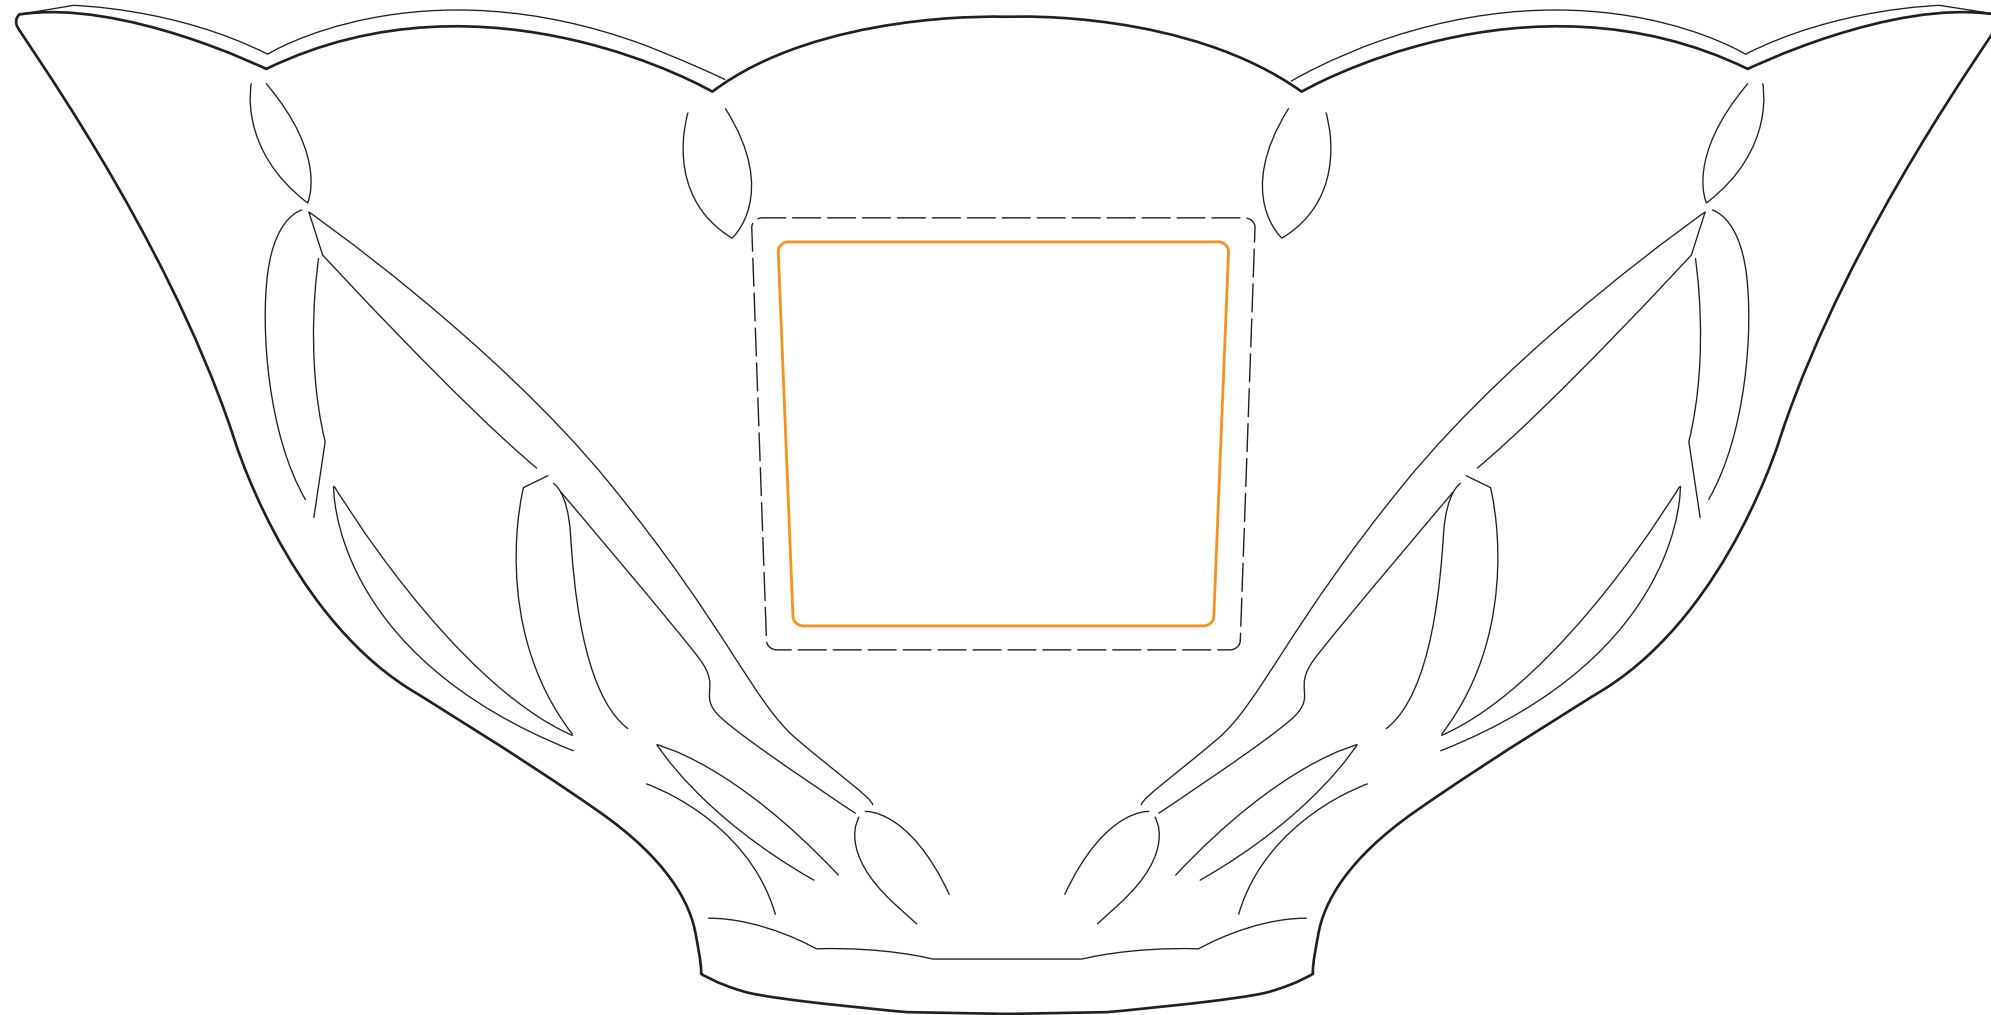

45-163L, M, S Brookhaven Bowl

Etch as a **REGULAR**

Size / **REGULAR**

Best: 2.125" w x 2" h

Suggested **Max:** 2.375" w x 2.25" h

45-163L Brookhaven Bowl
Qty: DEEP ETCH

Etch as a **REGULAR**

Size / **MEDIUM**

Best: 1.75" w x 1.75" h

Suggested **Max:** 2" w x 2" h

45-163M Brookhaven Bowl
Qty: DEEP ETCH

Etch as a **REGULAR**

Size / **SMALL**

Best: 1.5" w x 1.5" h

Suggested **Max:** 1.75" w x 1.75" h

45-163S Brookhaven Bowl
Qty: DEEP ETCH