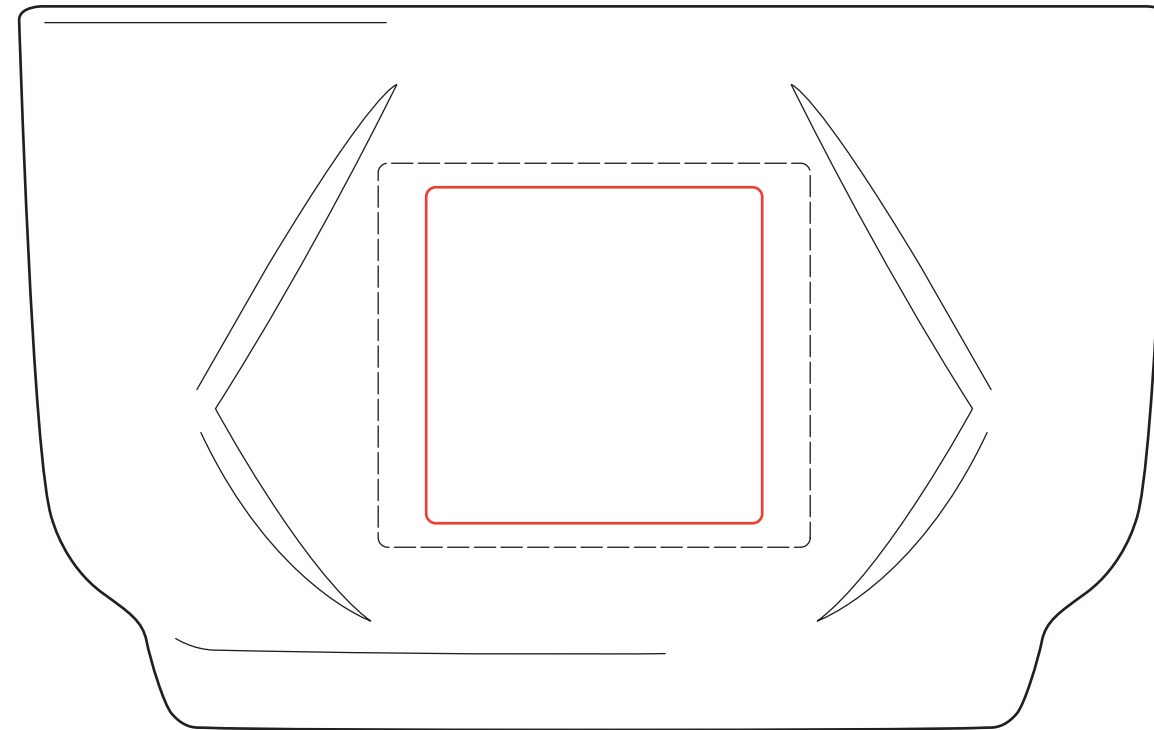

# #45-140S,M,L Applause Bowl

**#45-140S:**  
Size/ **SMALL**

Best: 1.5"w x 1.375"h  
Max: 1.75"w x 1.625"h

Etch as a **REGULAR**

45-140S Applause Bowl  
Qty: DEEP ETCH

**#45-140M:**  
Size/ **MEDIUM**

Best: 1.75"w x 1.75"h  
Max: 2.25"w x 2"h

Etch as a **REGULAR**

45-140M Applause Bowl  
Qty: DEEP ETCH

**#45-140L:**  
Size/ **REGULAR**

Best: 2.25"w x 2.25"h  
Max: 2.625"w x 2.5"h

Etch as a **REGULAR**

45-140L Applause Bowl  
Qty: DEEP ETCH