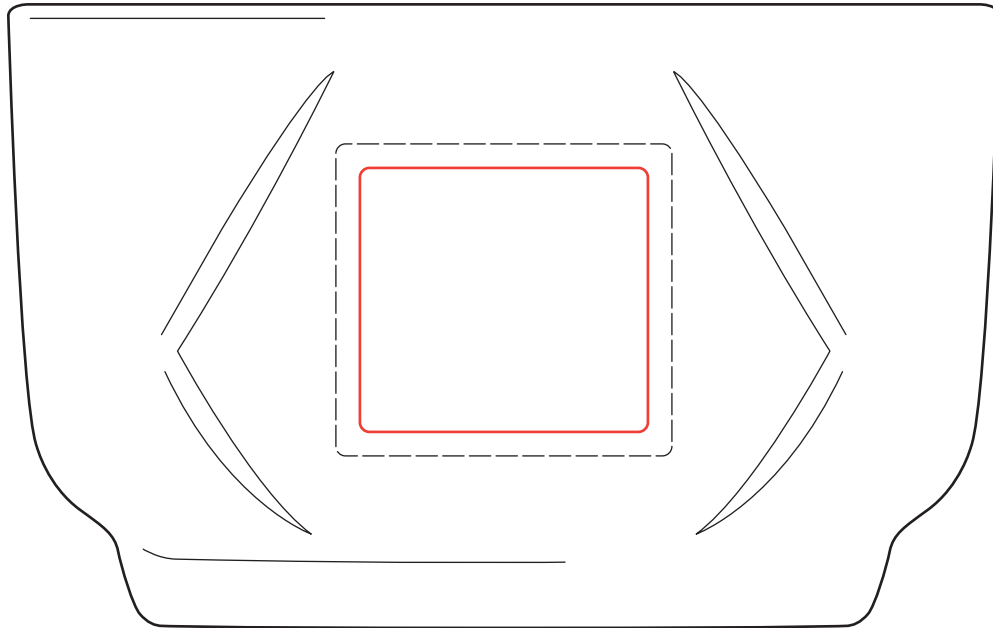

# #45-140S,M,L Applause Bowl

**#45-140S:**  
Size/ **SMALL**

Best: 1.5"w x 1.375"h  
Max: 1.75"w x 1.625"h

Etch as a **REGULAR**

45-140S Applause Bowl  
Qty: DEEP ETCH

**#45-140M:**  
Size/ **MEDIUM**

Best: 1.75"w x 1.75"h  
Max: 2.25"w x 2"h

Etch as a **REGULAR**

45-140M Applause Bowl  
Qty: DEEP ETCH

**#45-140L:**  
Size/ **REGULAR**

Best: 2.25"w x 2.25"h  
Max: 2.625"w x 2.5"h

Etch as a **REGULAR**

45-140L Applause Bowl  
Qty: DEEP ETCH