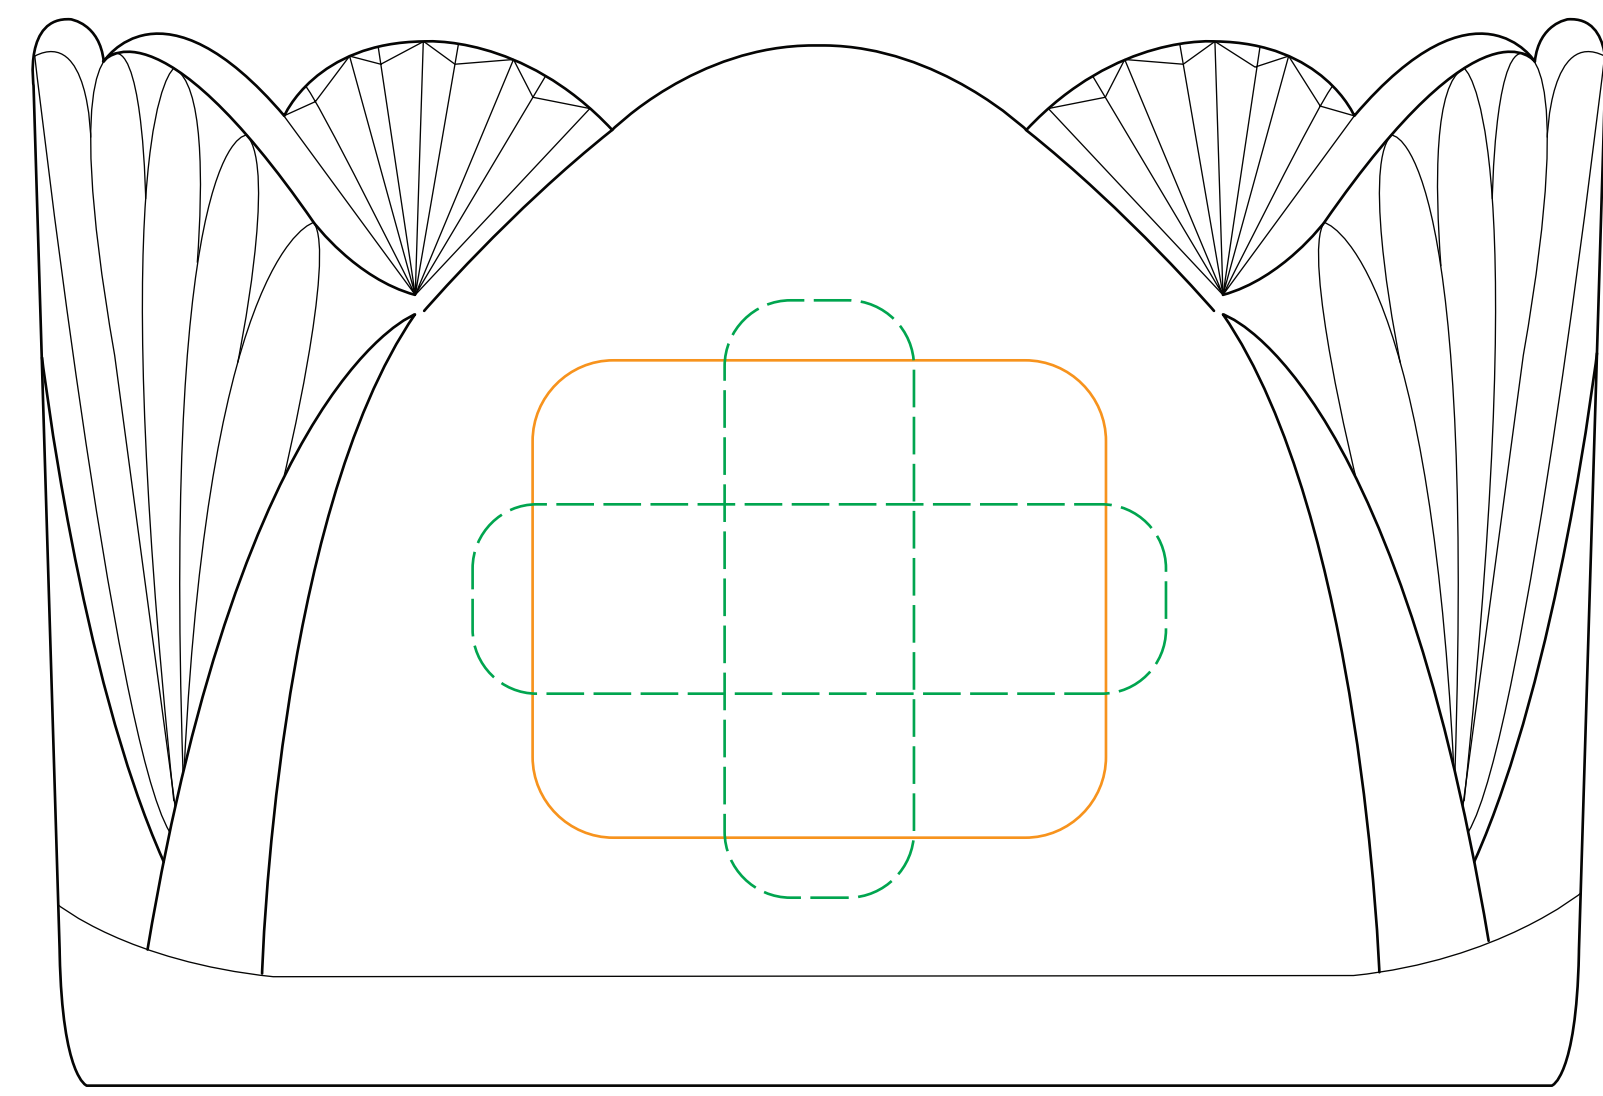

45-107 L, M, S Herald Crystal Bowl

Size / REGULAR

Best: Etch area
Max: Etch area

Etch as a REGULAR

45-107L Herald Crystal Bowl
Qty: DEEP ETCH

Size / MEDIUM

Best: Etch area
Max: Etch area

Etch as a REGULAR

45-107M Herald Crystal Bowl
Qty: DEEP ETCH

Size / SMALL+

Best: Etch area
Max: Etch area

Etch as a REGULAR

45-107S Herald Crystal Bowl
Qty: DEEP ETCH