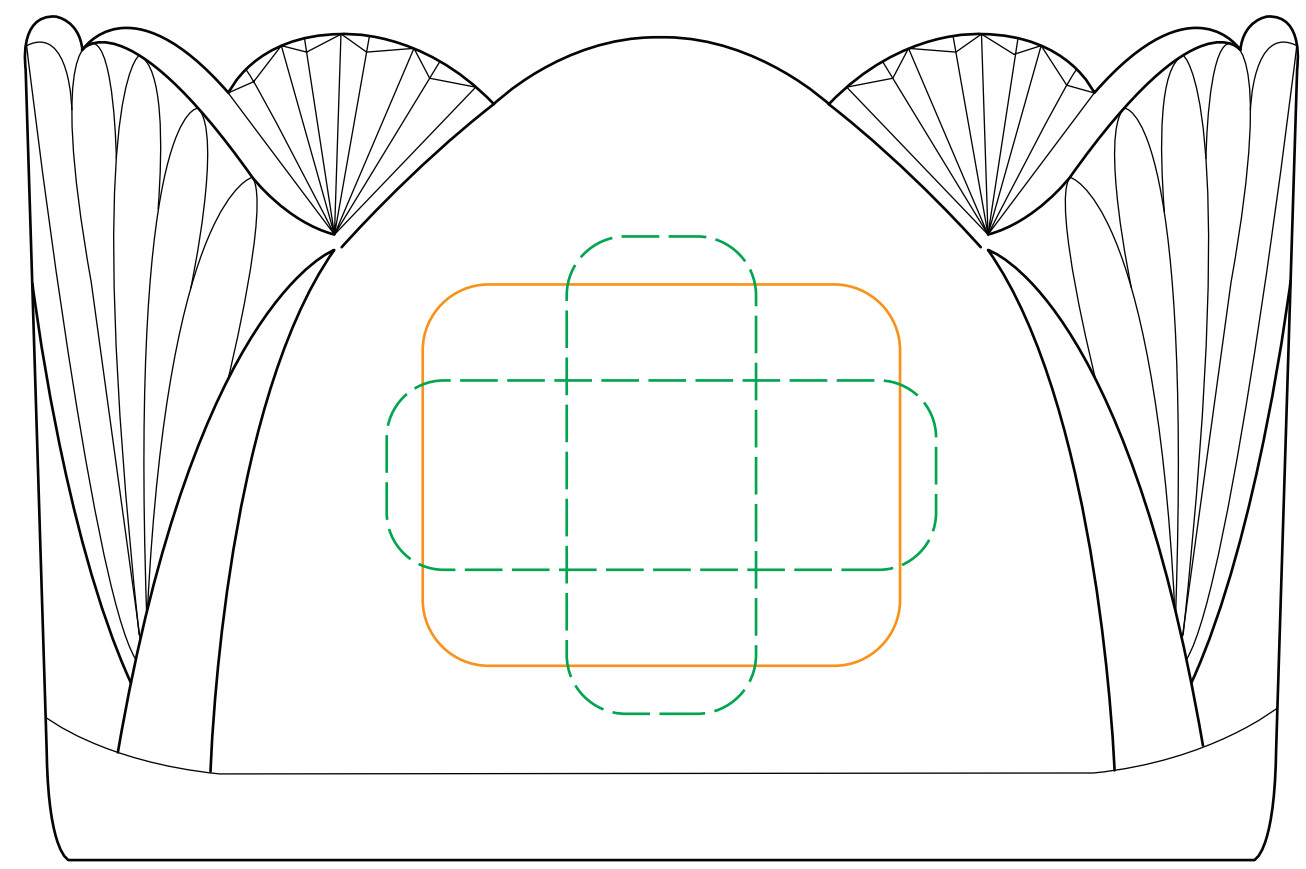

45-107 L, M, S Herald Crystal Bowl

Size / REGULAR

Best: Etch area
Max: Etch area

Etch as a REGULAR

45-107L Herald Crystal Bowl
Qty: DEEP ETCH

Size / MEDIUM

Best: Etch area
Max: Etch area

Etch as a REGULAR

45-107M Herald Crystal Bowl
Qty: DEEP ETCH

Size / SMALL+

Best: Etch area
Max: Etch area

Etch as a REGULAR

45-107S Herald Crystal Bowl
Qty: DEEP ETCH