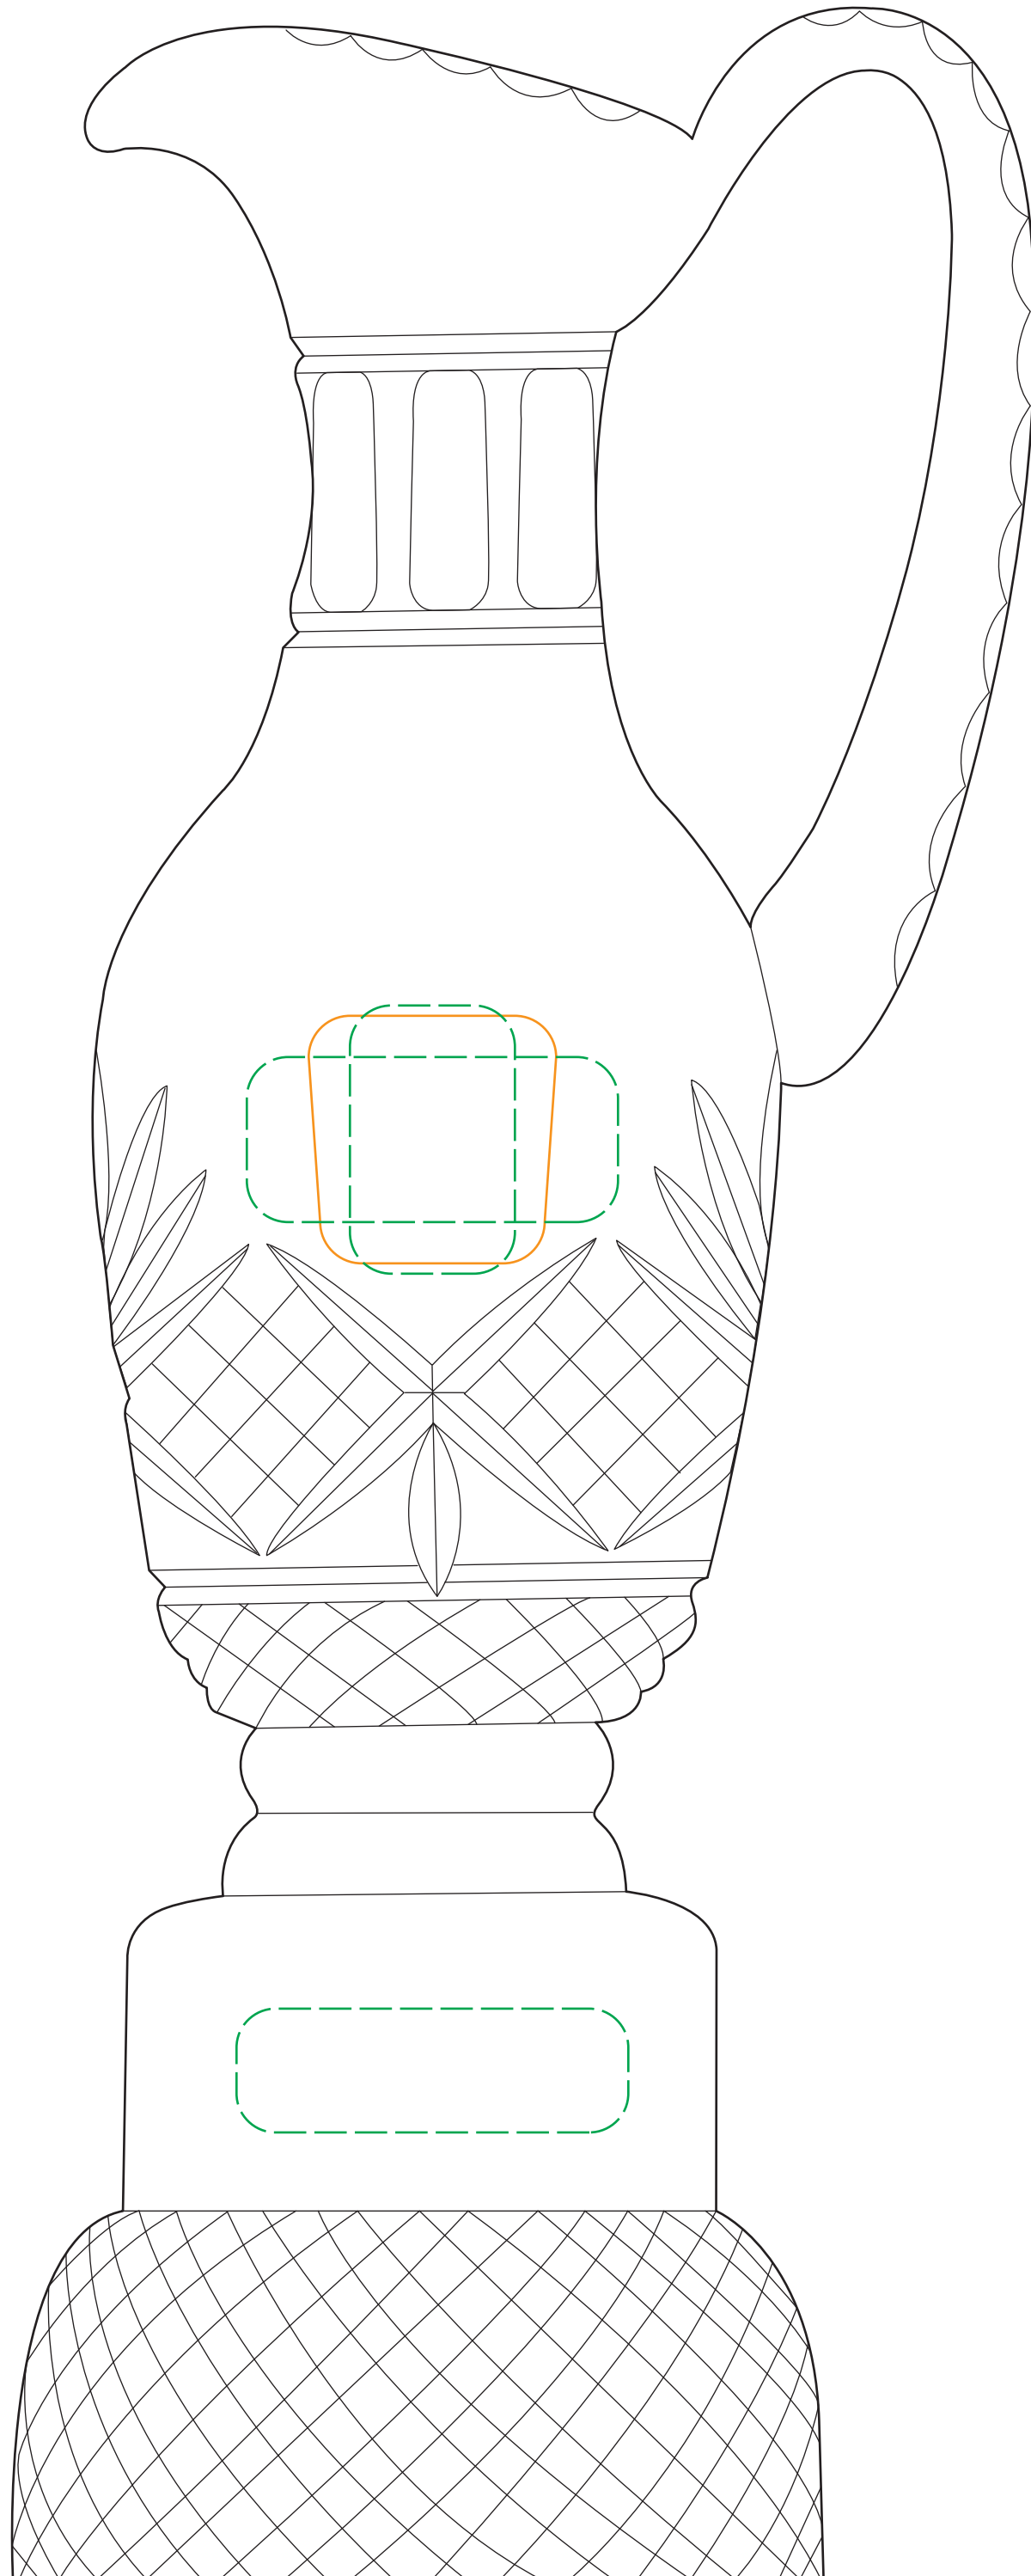

34-186L, S Dunvegan Cup

Size / SMALL

Best: 1.5"w x 1.5"h

Suggested Max: 2.25"w x 1.625"h

Etch as a REGULAR

34-186L Dunvegan Cup
Qty: DEEP ETCH

Size / XSMALL

Best: 1.25"w x 1.25"h

Suggested Max: 1.625"w x 1.5"h

Etch as a REGULAR

34-186S Dunvegan Cup
Qty: DEEP ETCH