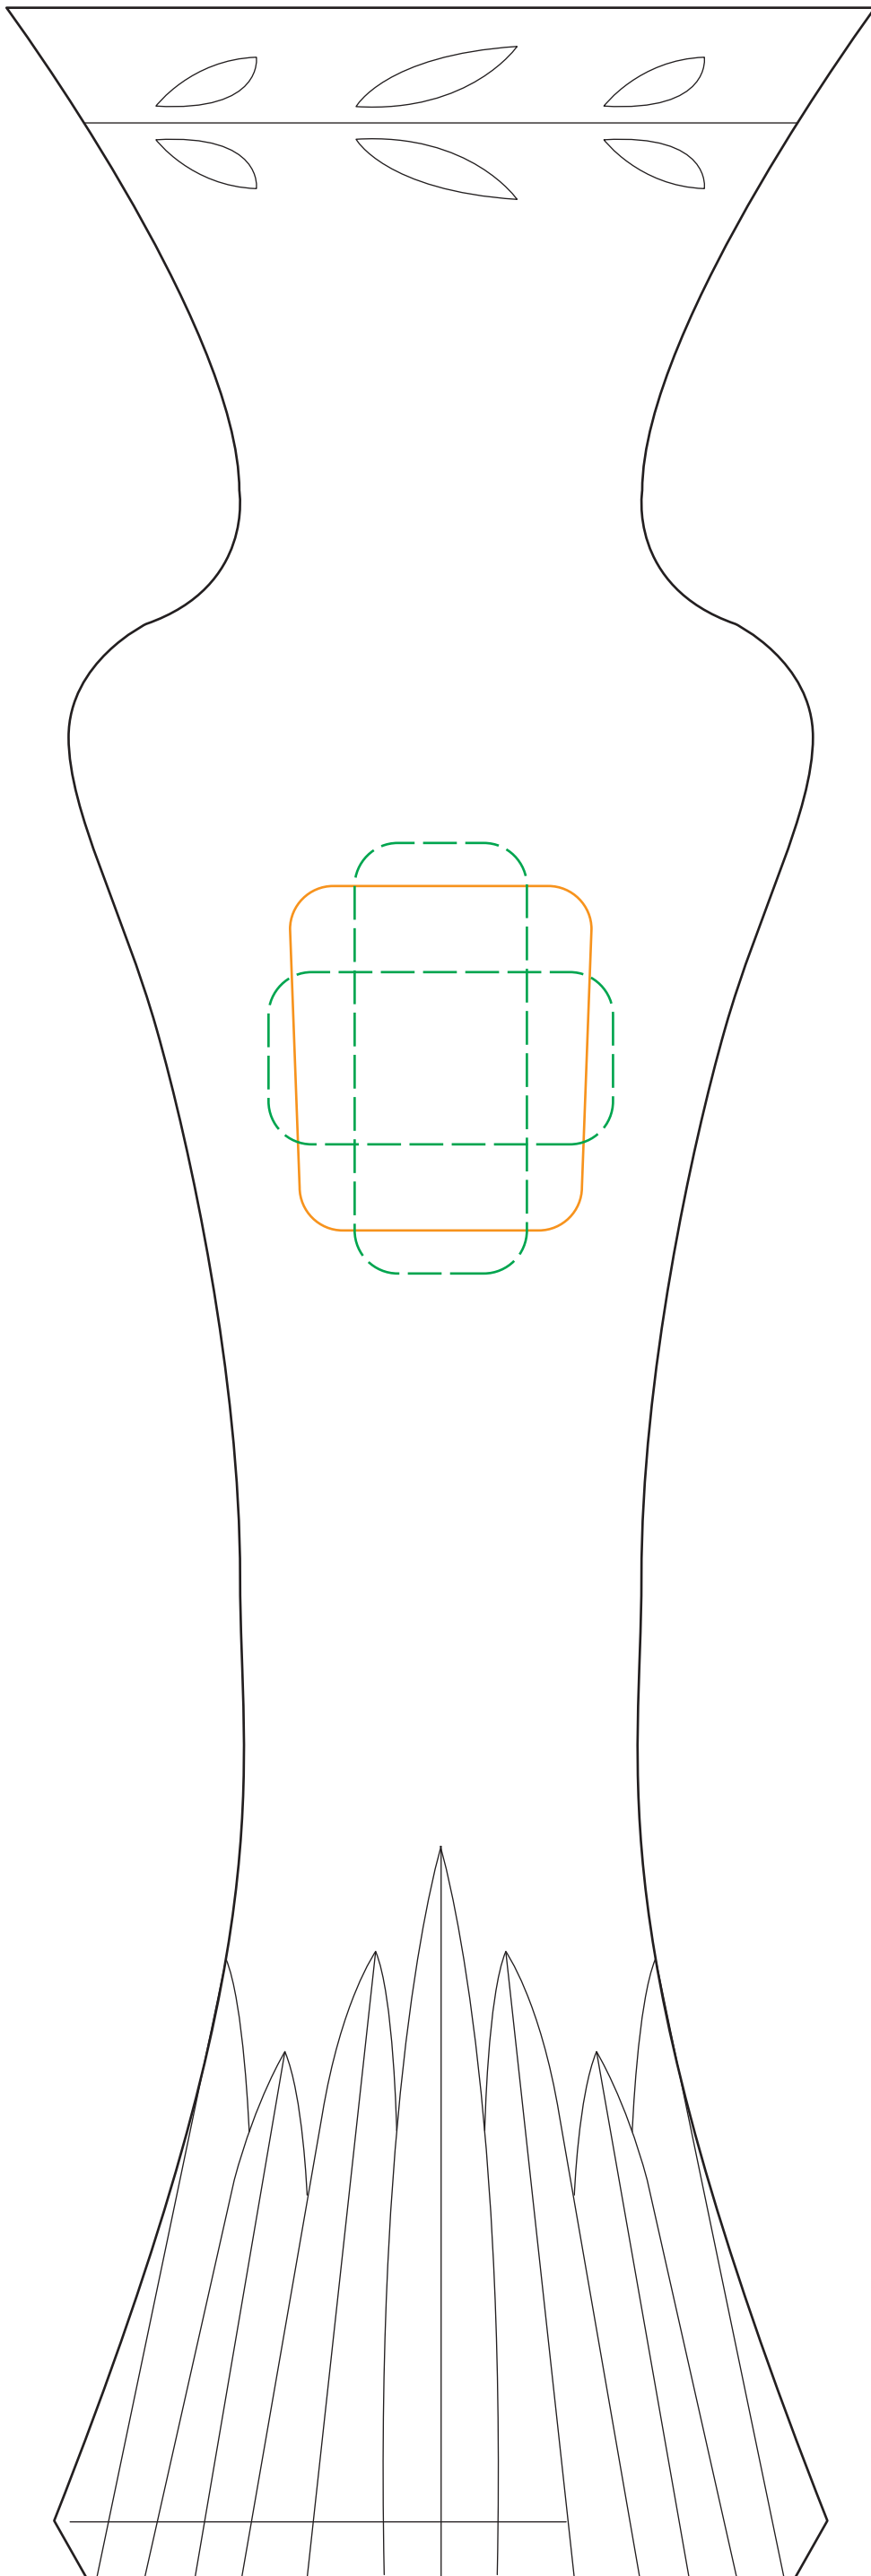

34-178 Byrn Trophy Cup

Best: 1.75"w x 2"h

Suggested Max: 2"w x 2.5"h

34-178L Byrn Trophy Cup
Qty: DEEP ETCH

Best: 1.5"w x 1.75"h

Suggested Max: 1.75"w x 2.25"h

34-178S Byrn Trophy Cup
Qty: DEEP ETCH