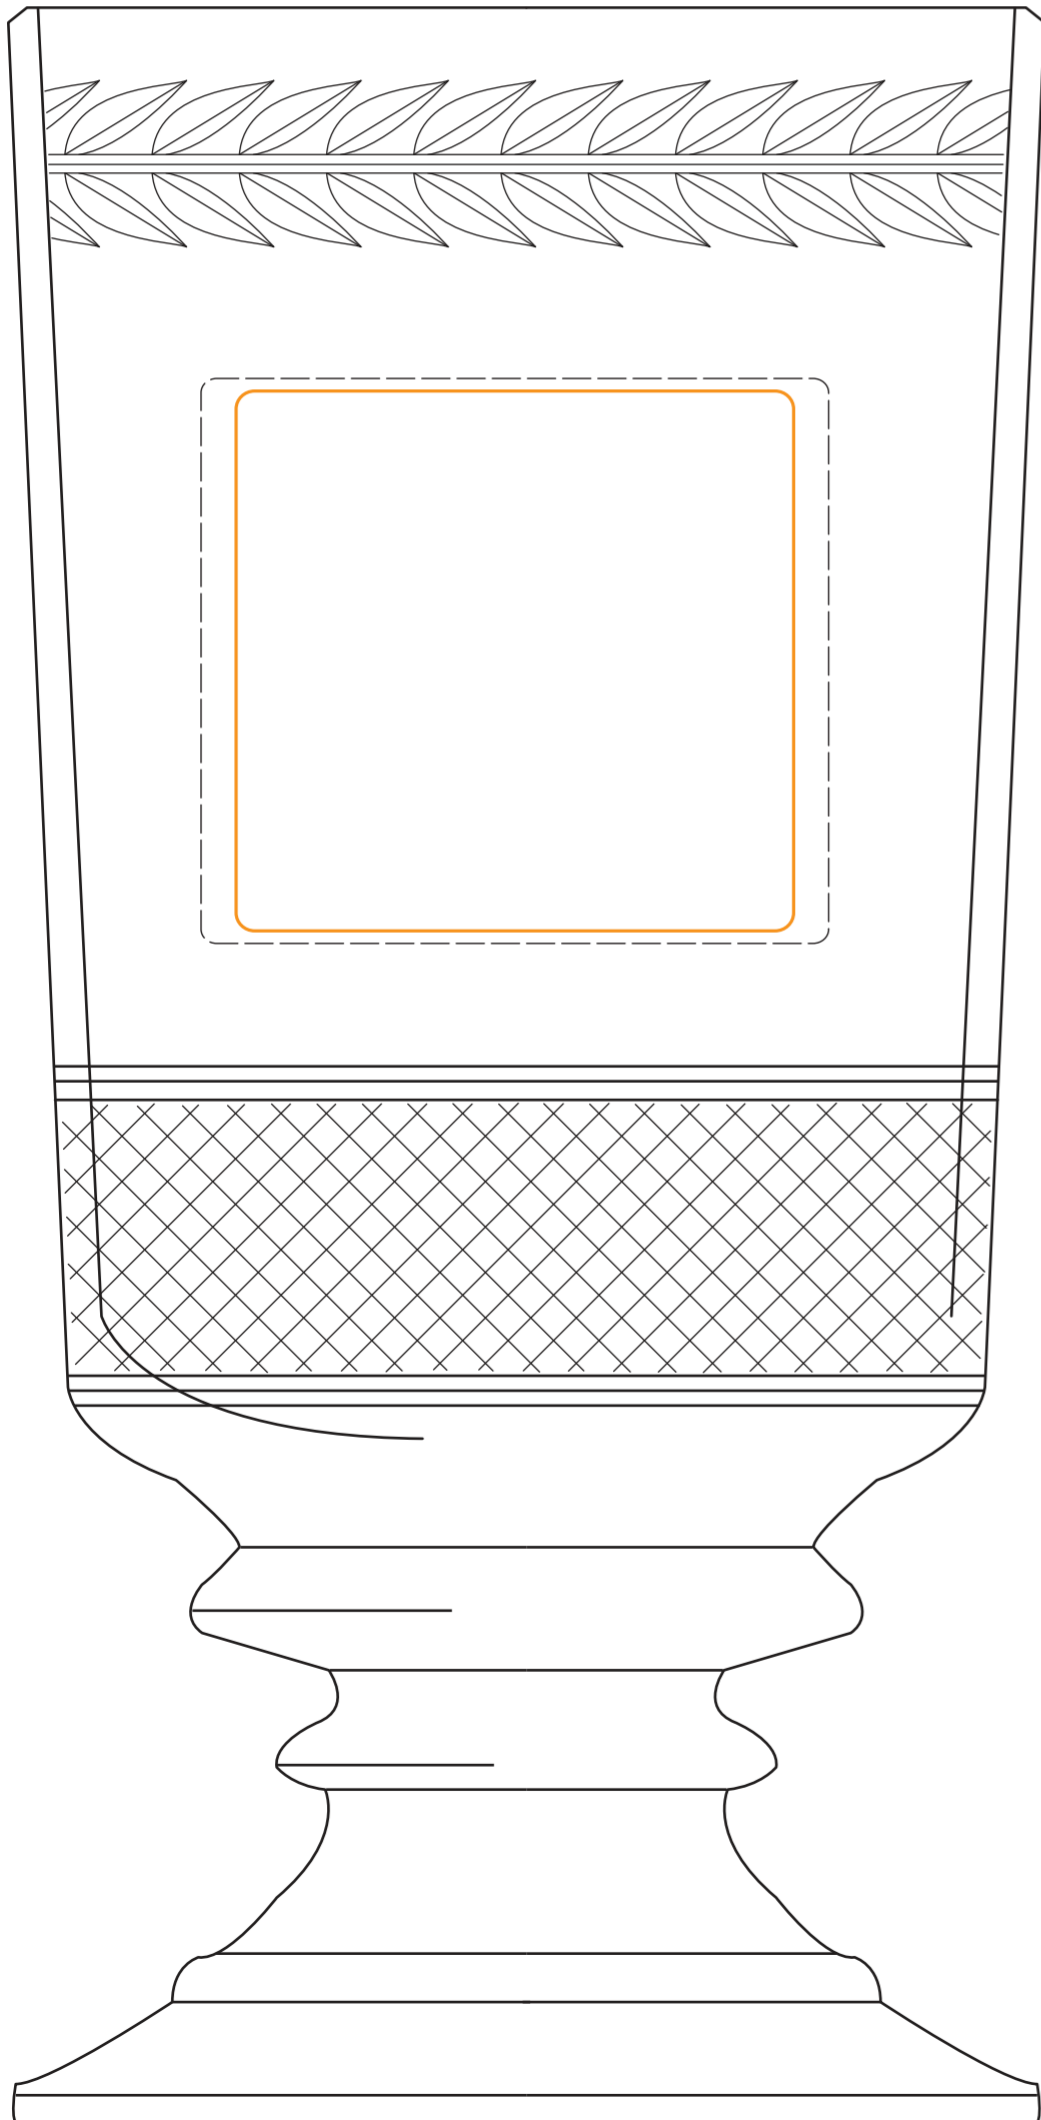

# 34-162L, M, S Parker Trophy Cup

Etch as a **REGULAR**

Size / **REGULAR**

**Best:** 2.25" w x 2.25" h

Suggested **Max:** 2.625" w x 2.625" h

Etch as a **REGULAR**

Size / **MEDIUM**

**Best:** 2" w x 2" h

Suggested **Max:** 2.25" w x 2.25" h

Etch as a **REGULAR**

Size / **SMALL**

**Best:** 1.5" w x 1.5" h

Suggested **Max:** 2" w x 2" h

34-162L Parker Trophy Cup  
Qty: DEEP ETCH

34-162M Parker Trophy Cup  
Qty: DEEP ETCH

34-162S Parker Trophy Cup  
Qty: DEEP ETCH