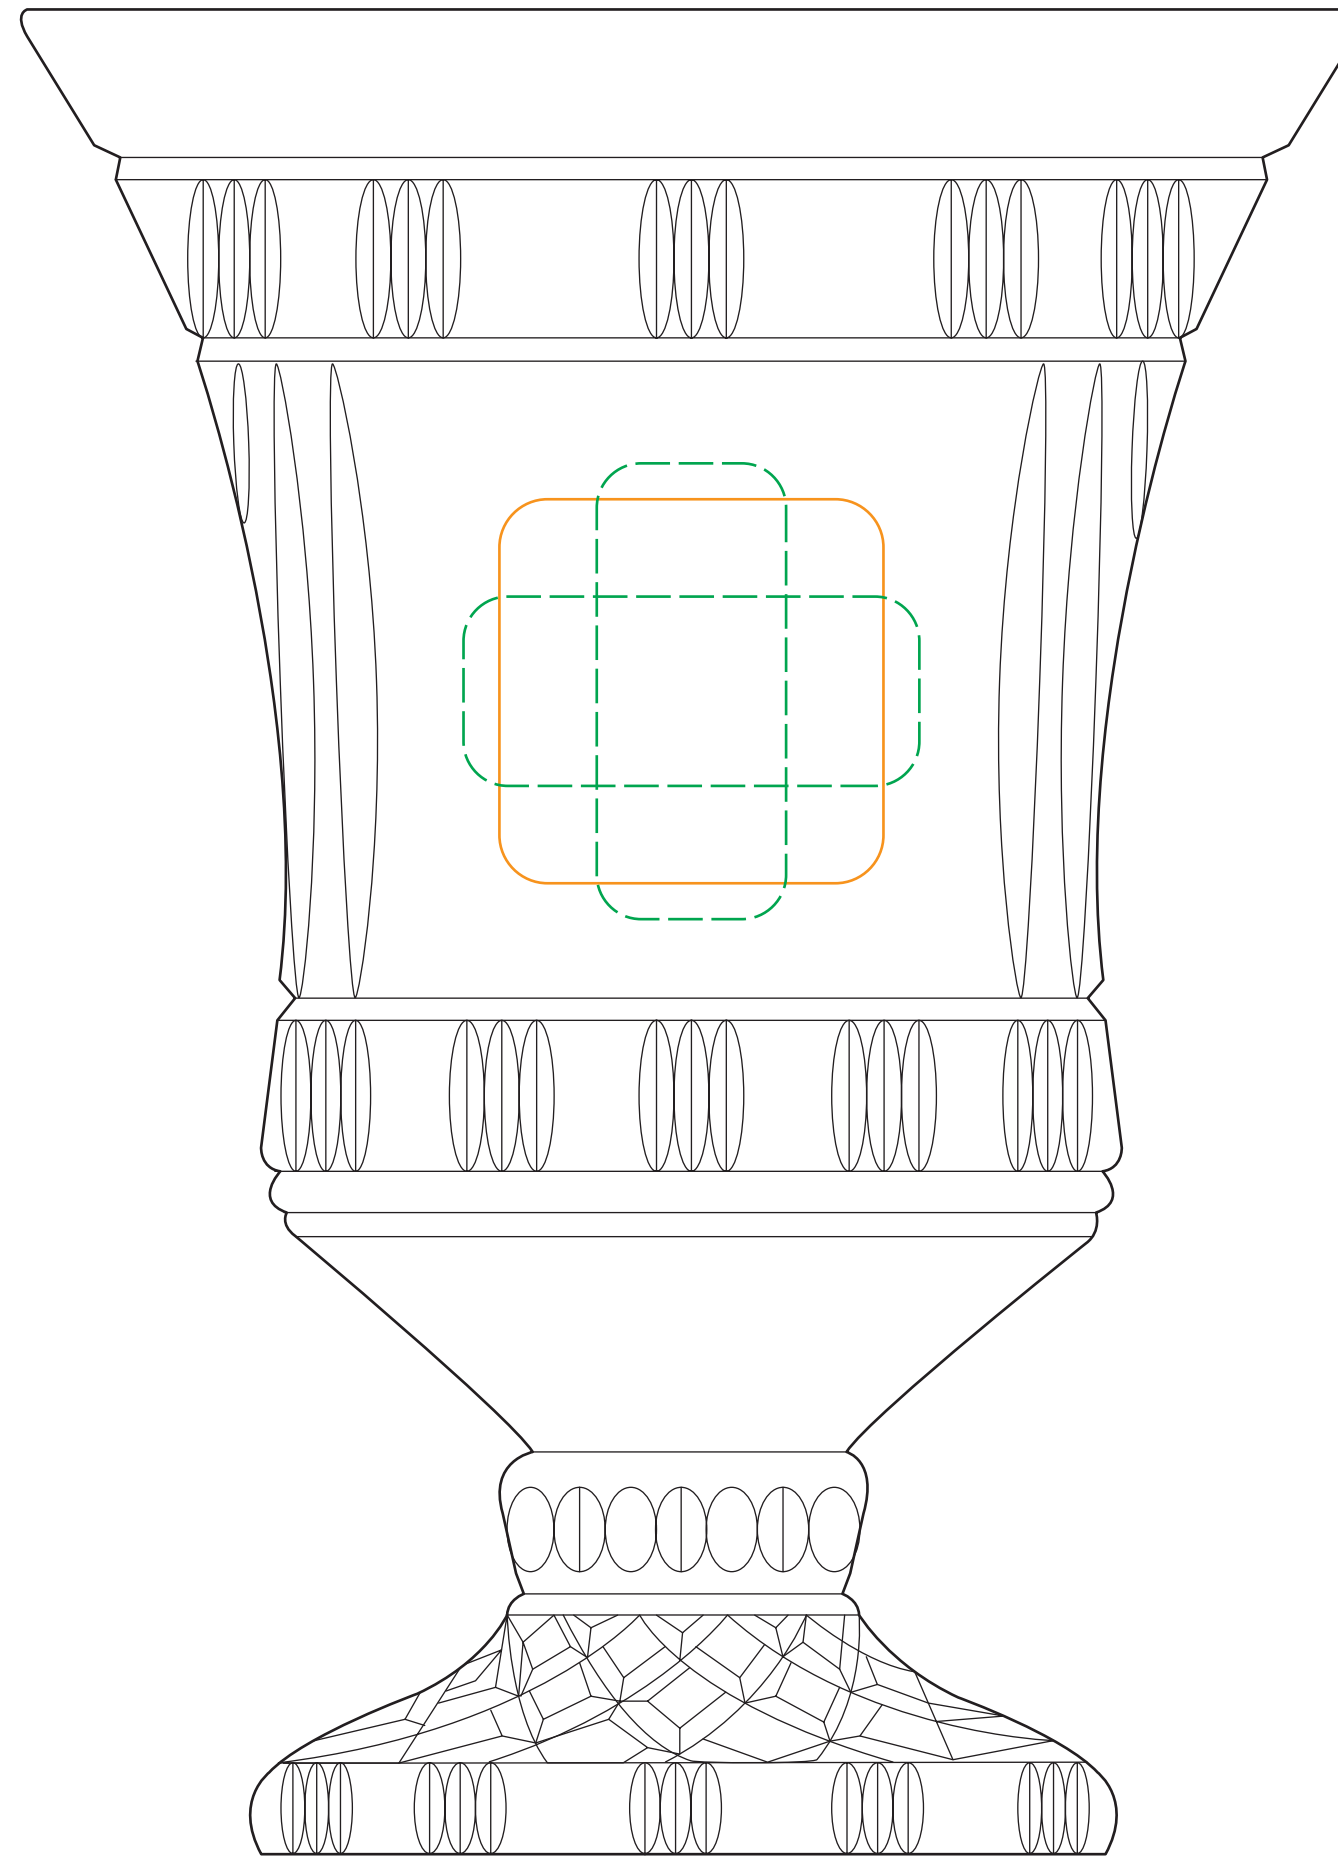

34-101 L, M, S Nottingham Trophy Cup

34-101L Nottingham Trophy Cup
Qty: DEEP ETCH

Best: Etch area
Max: Etch area

34-101M Nottingham Trophy Cup
Qty: DEEP ETCH

34-101S Nottingham Trophy Cup
Qty: DEEP ETCH