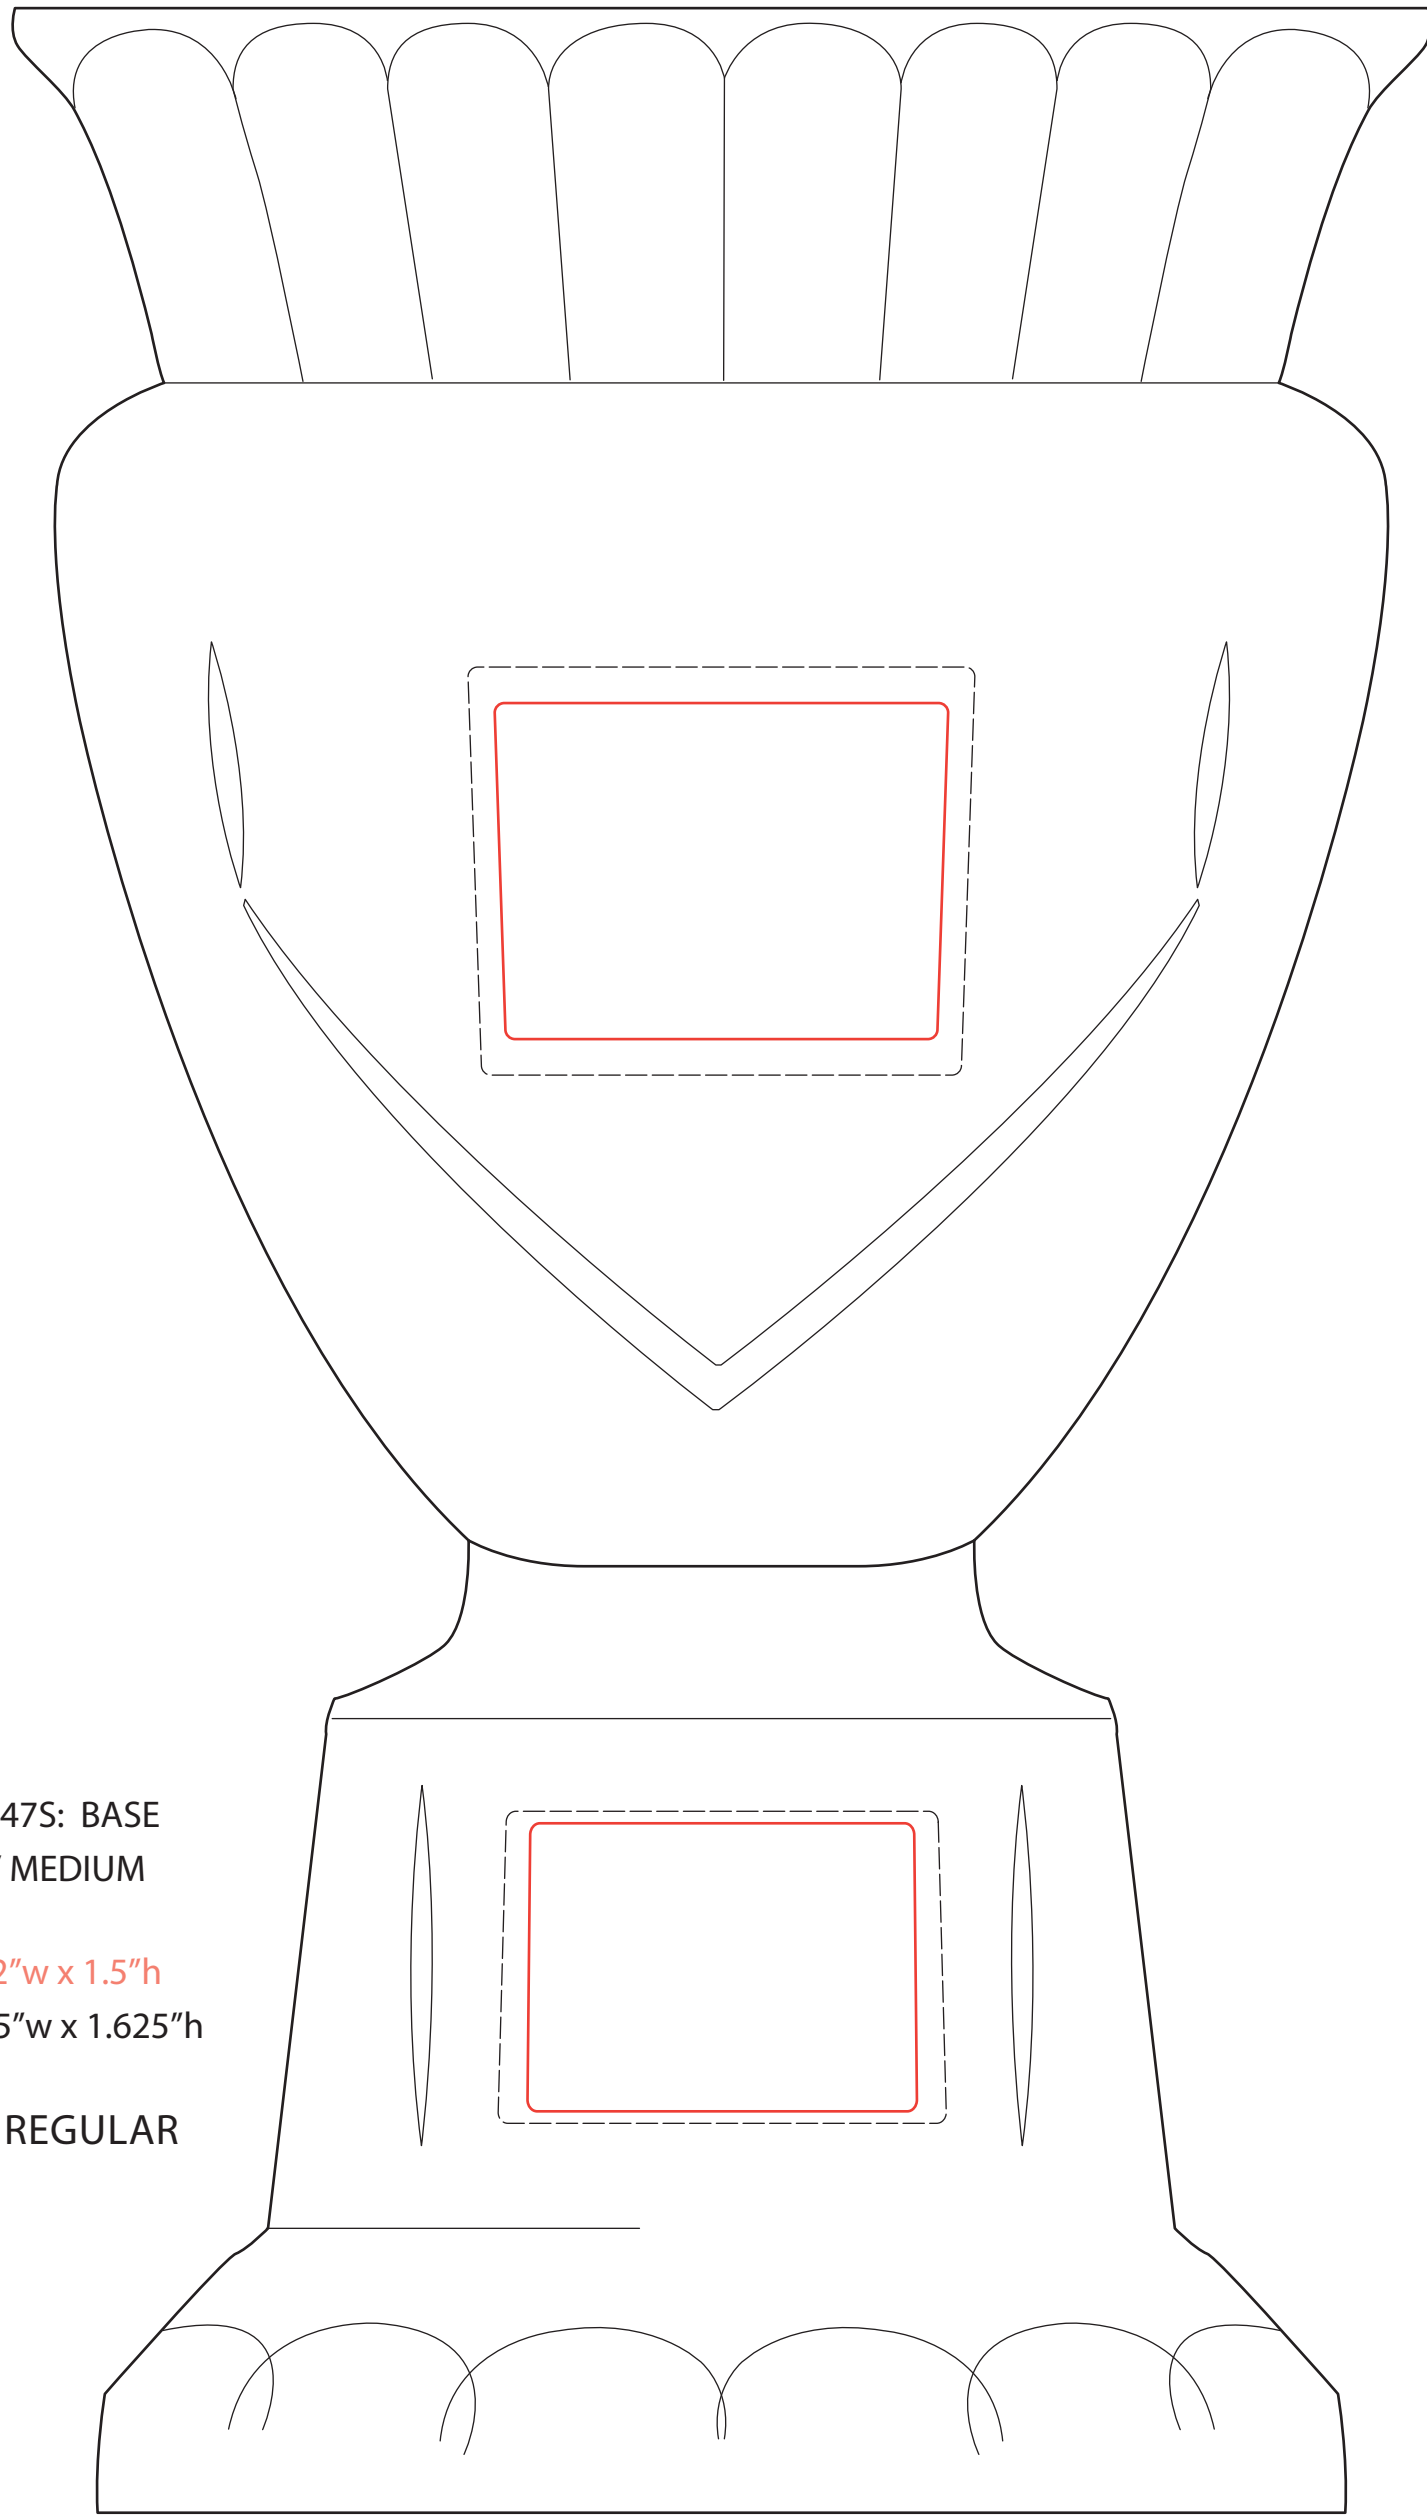

#34-047S,L Honors Pedestal Trophy

#34-047S: TOP
Size/ MEDIUM+

Best: 2.25"w x 1.75"h
Max: 2.5"w x 2.125"h

Etch as a REGULAR

#34-047L: TOP
Size/ LARGE

Best: 3"w x 2.5"h
Max: 3.5"w x 3"h

Etch as a REGULAR

#34-047S: BASE
Size/ MEDIUM

Best: 2"w x 1.5"h
Max: 2.25"w x 1.625"h

Etch as a REGULAR

#34-047L: BASE
Size/ MEDIUM

Best: 2.5"w x 1.75"h
Max: 3"w x 2.25"h

Etch as a REGULAR