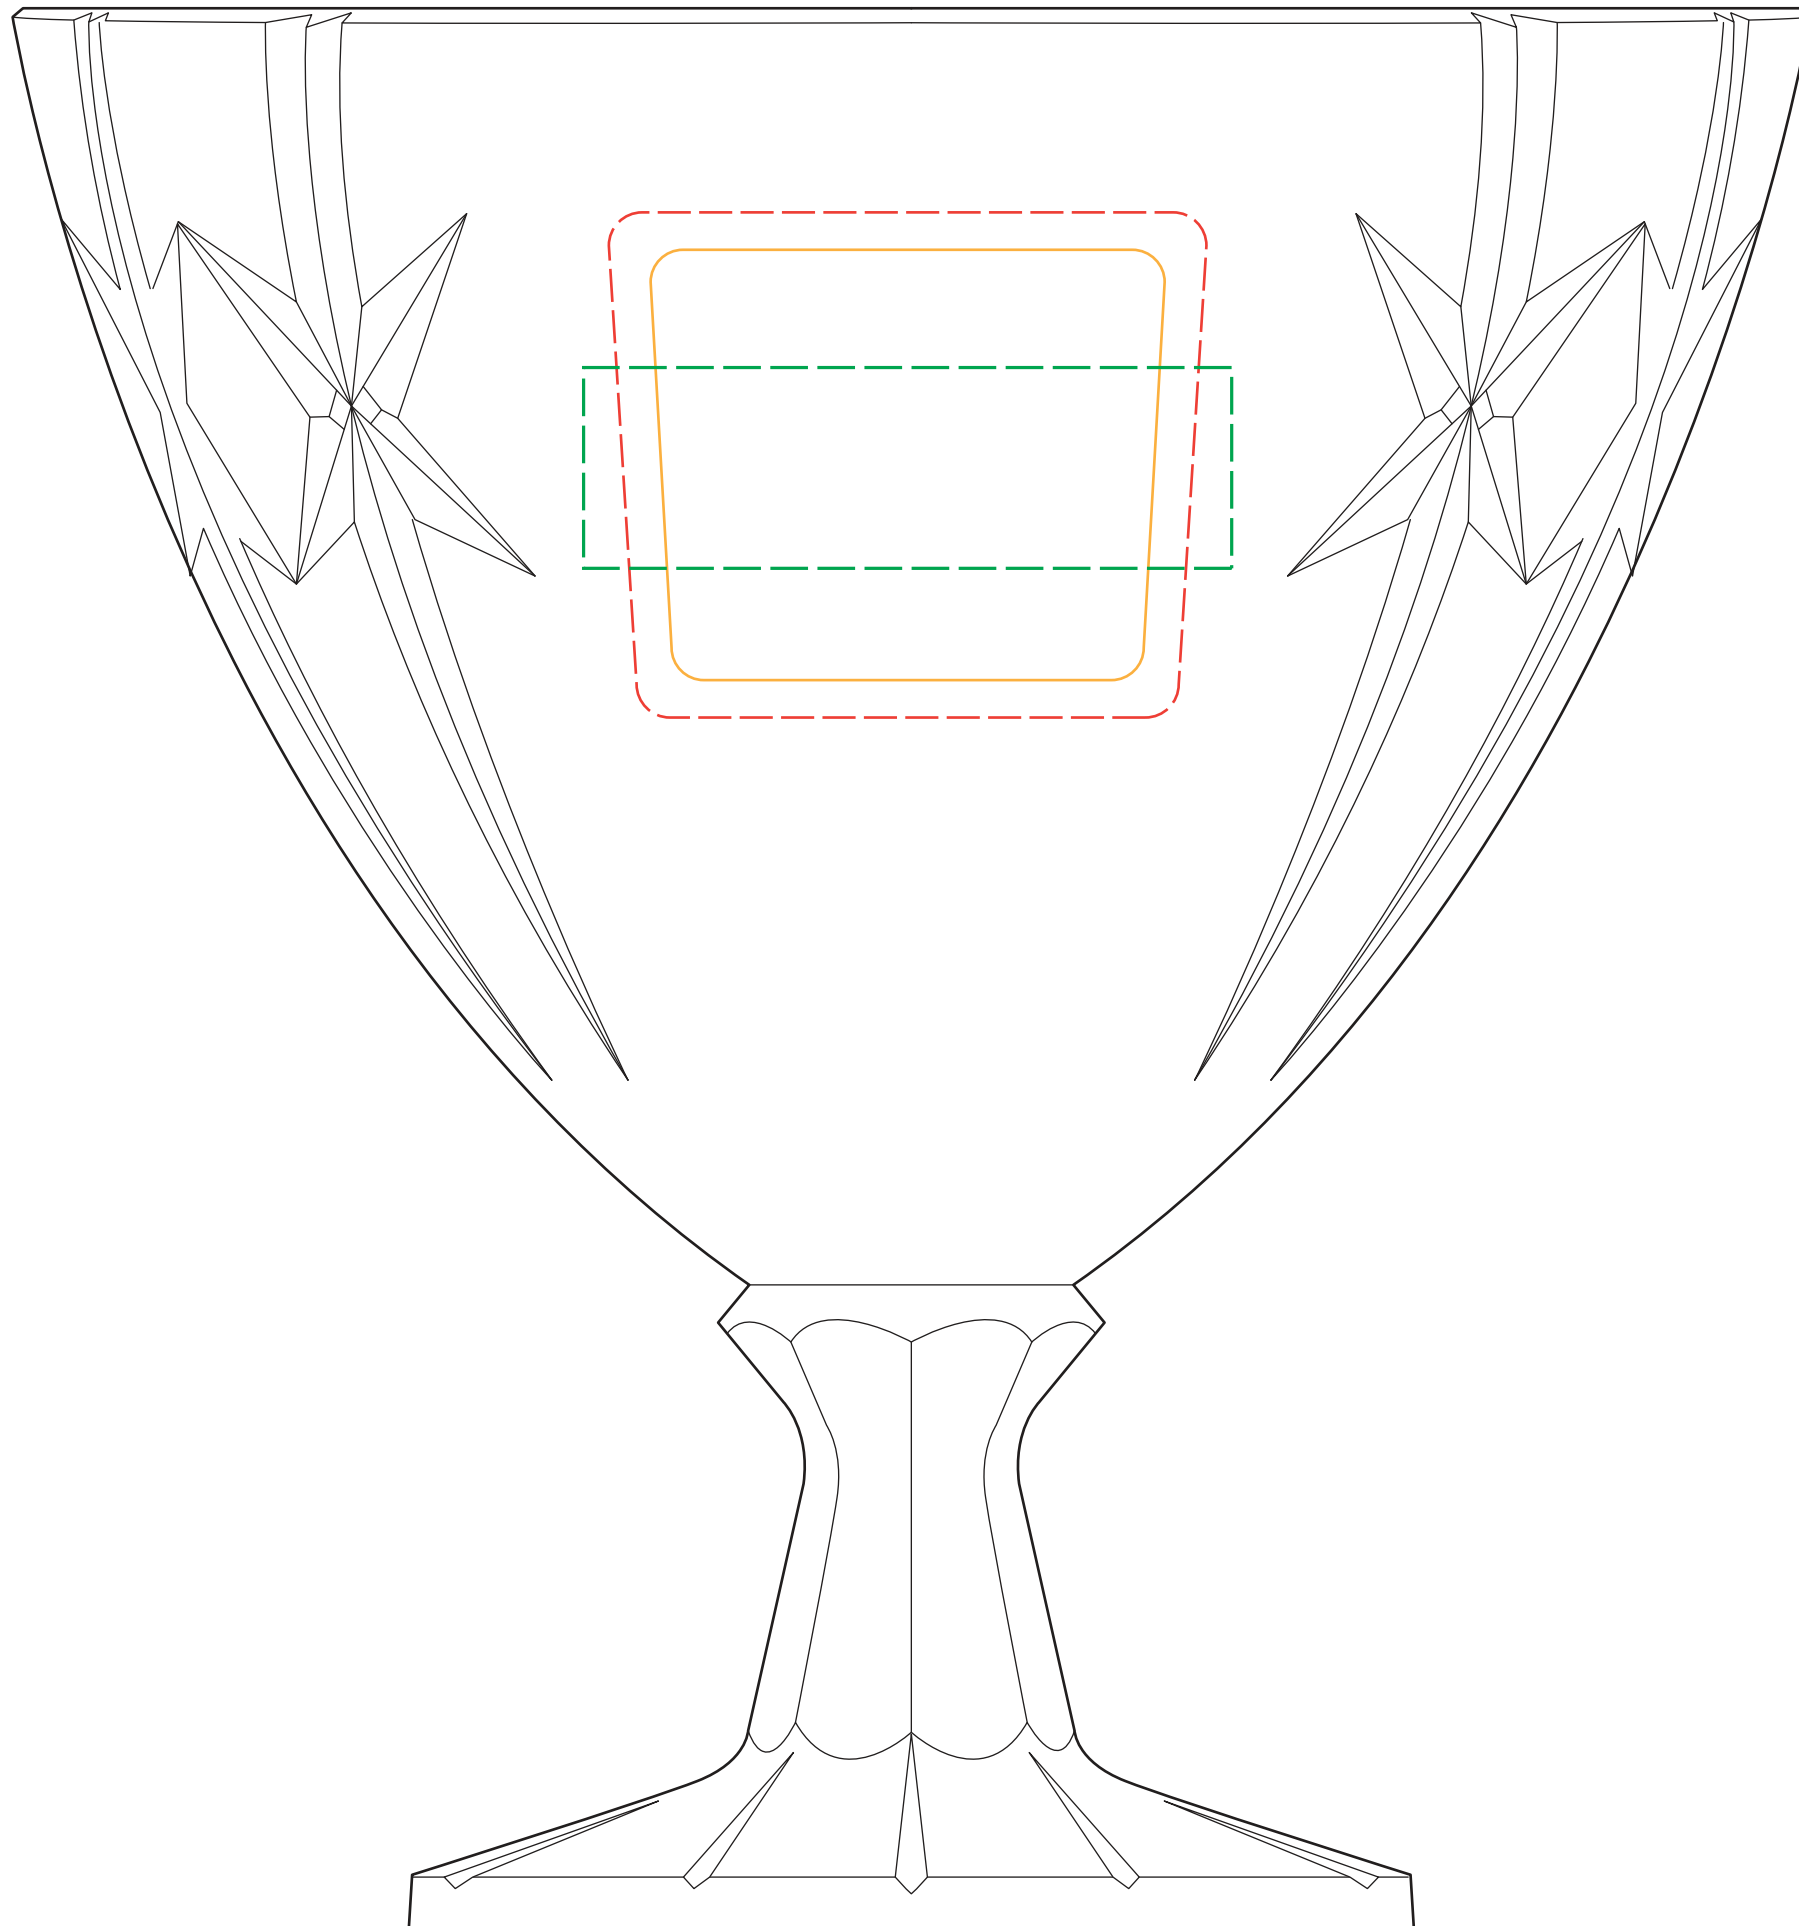

28-012L, S Chadwick Pedestal Cup

Best: 2.25 w X 2 h

Max: 2.5 w X 2.25 h

SIZE: REGULAR

WARP: approx. 3% or 4%

Best: 1.75 w X 1.75 h

Max: 2.25 w X 2 h

SIZE: MEDIUM

WARP: approx. 3% or 4%

*

28-012L Chadwick Pedestal Cup
Qty: DEEP ETCH

28-012S Chadwick Pedestal Cup
Qty: DEEP ETCH

288-012L, S Chadwick Pedestal Cup