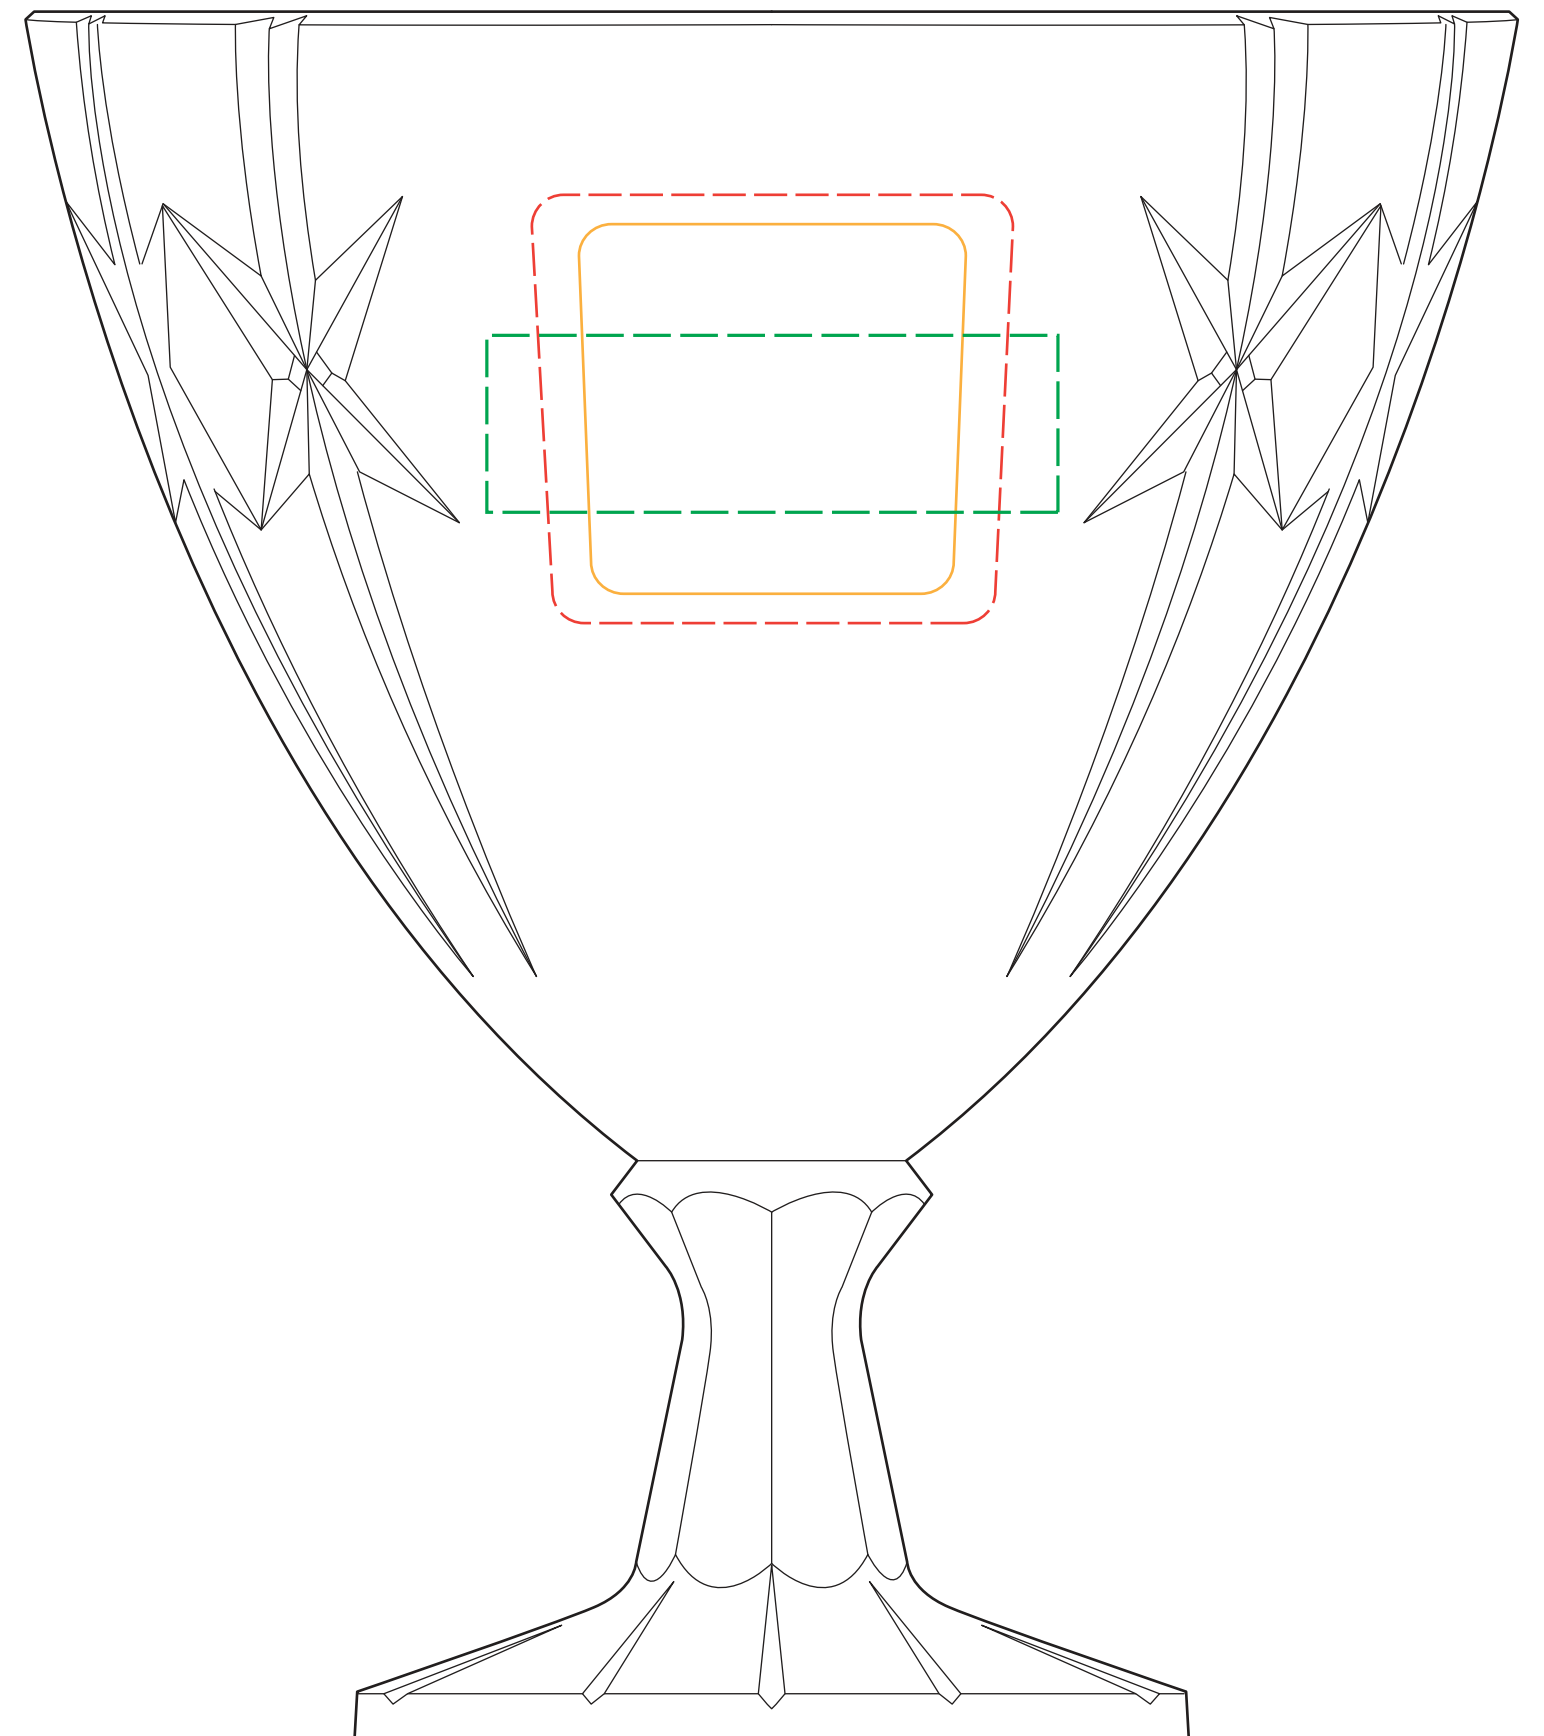

28-012L, S Chadwick Pedestal Cup

Best: 2.25 w X 2 h

Max: 2.5 w X 2.25 h

SIZE: REGULAR

WARP: approx. 3% or 4%

Best: 1.75 w X 1.75 h

Max: 2.25 w X 2 h

SIZE: MEDIUM

WARP: approx. 3% or 4%

*

28-012L Chadwick Pedestal Cup
Qty: DEEP ETCH

28-012S Chadwick Pedestal Cup
Qty: DEEP ETCH

288-012L, S Chadwick Pedestal Cup