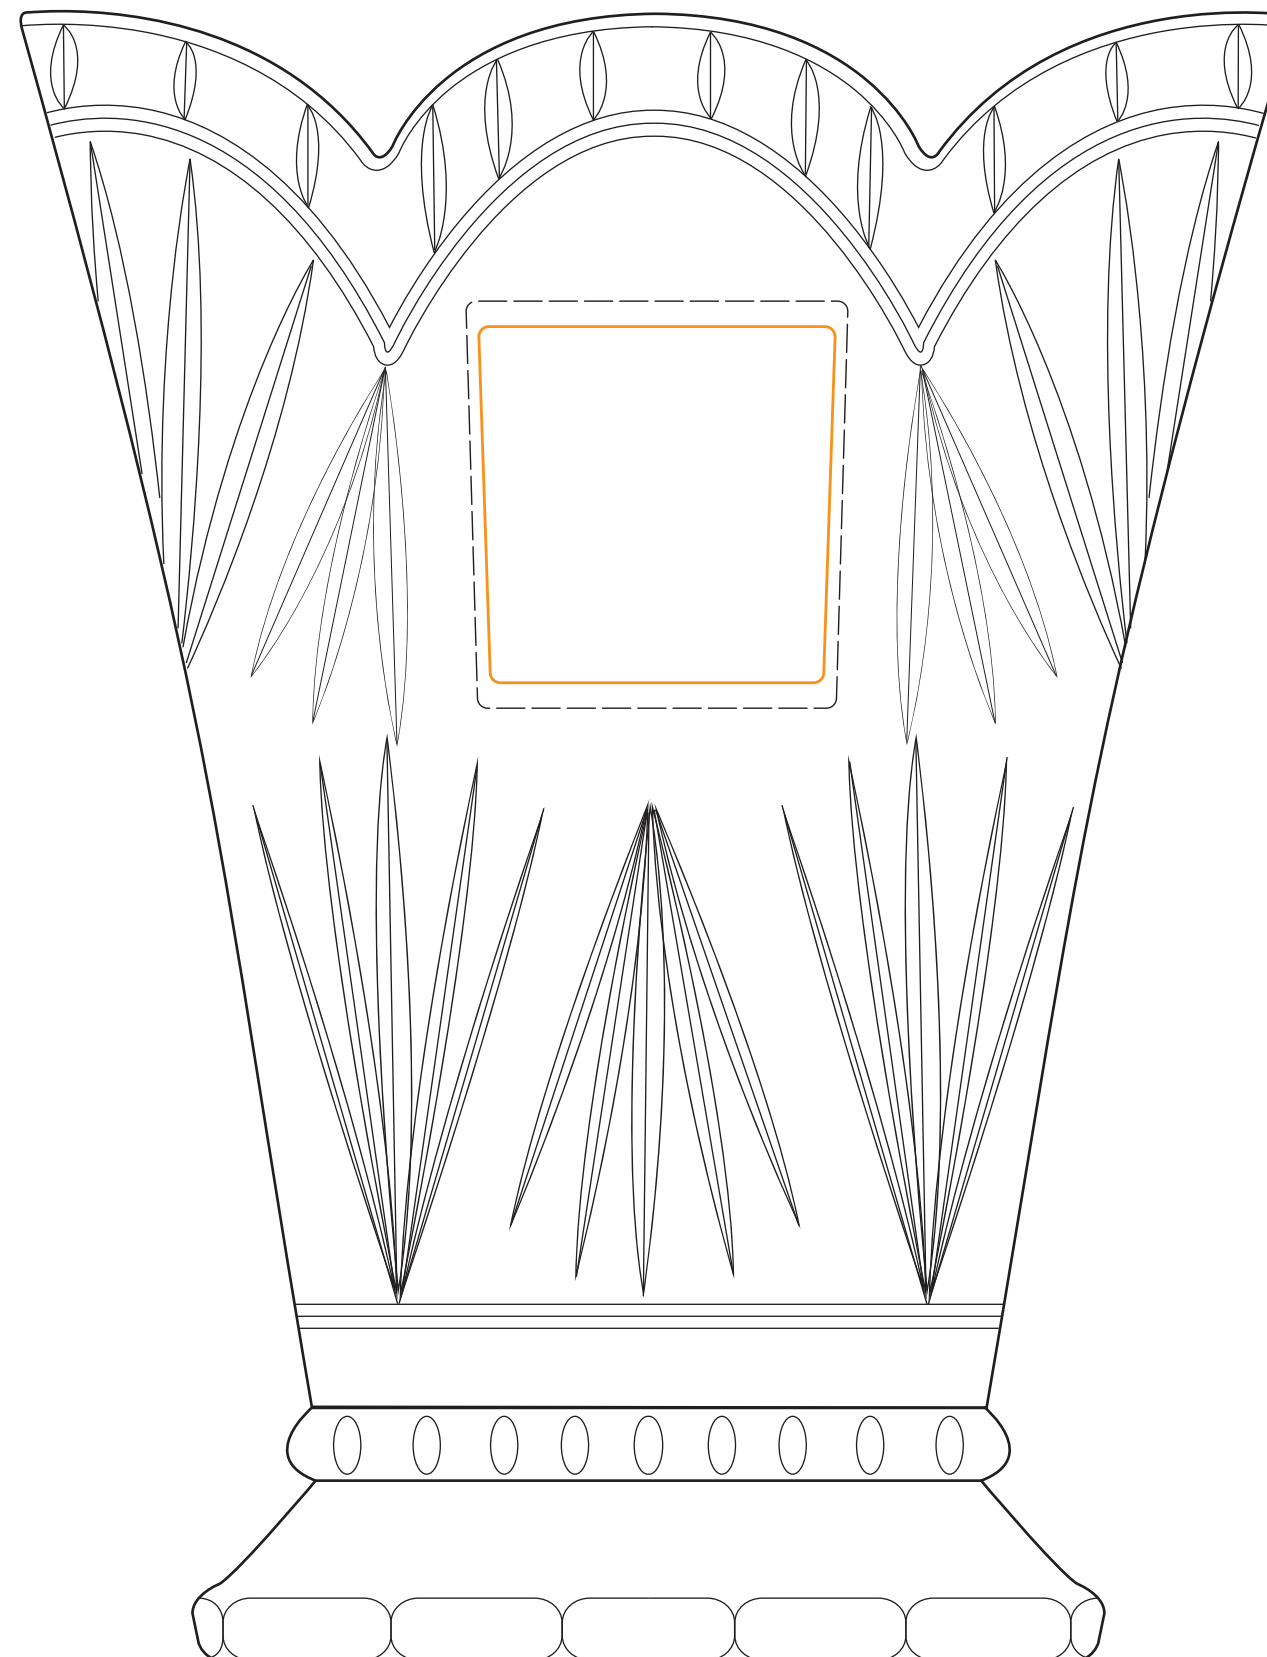

# 26-164L, M, S Hempstead Trophy Vase

Approx WARP 3%

Etch as a REGULAR

Size / REGULAR

Best: 2"w x 2.25"h

Suggested Max: 2.25"w x 2.375"h

Etch as a REGULAR

Size / MEDIUM

Best: 1.75"w x 1.75"h

Suggested Max: 1.875"w x 2"h

Etch as a REGULAR

Size / SMALL

Best: 1.5"w x 1.5"h

Suggested Max: 1.625"w x 1.625"h

26-164L Hempstead Trophy Vase  
Qty: DEEP ETCH

WARP COPY 3%

WARP COPY 3%

26-164M Hempstead Trophy Vase  
Qty: DEEP ETCH

WARP COPY 3%

26-164S Hempstead Trophy Vase  
Qty: DEEP ETCH