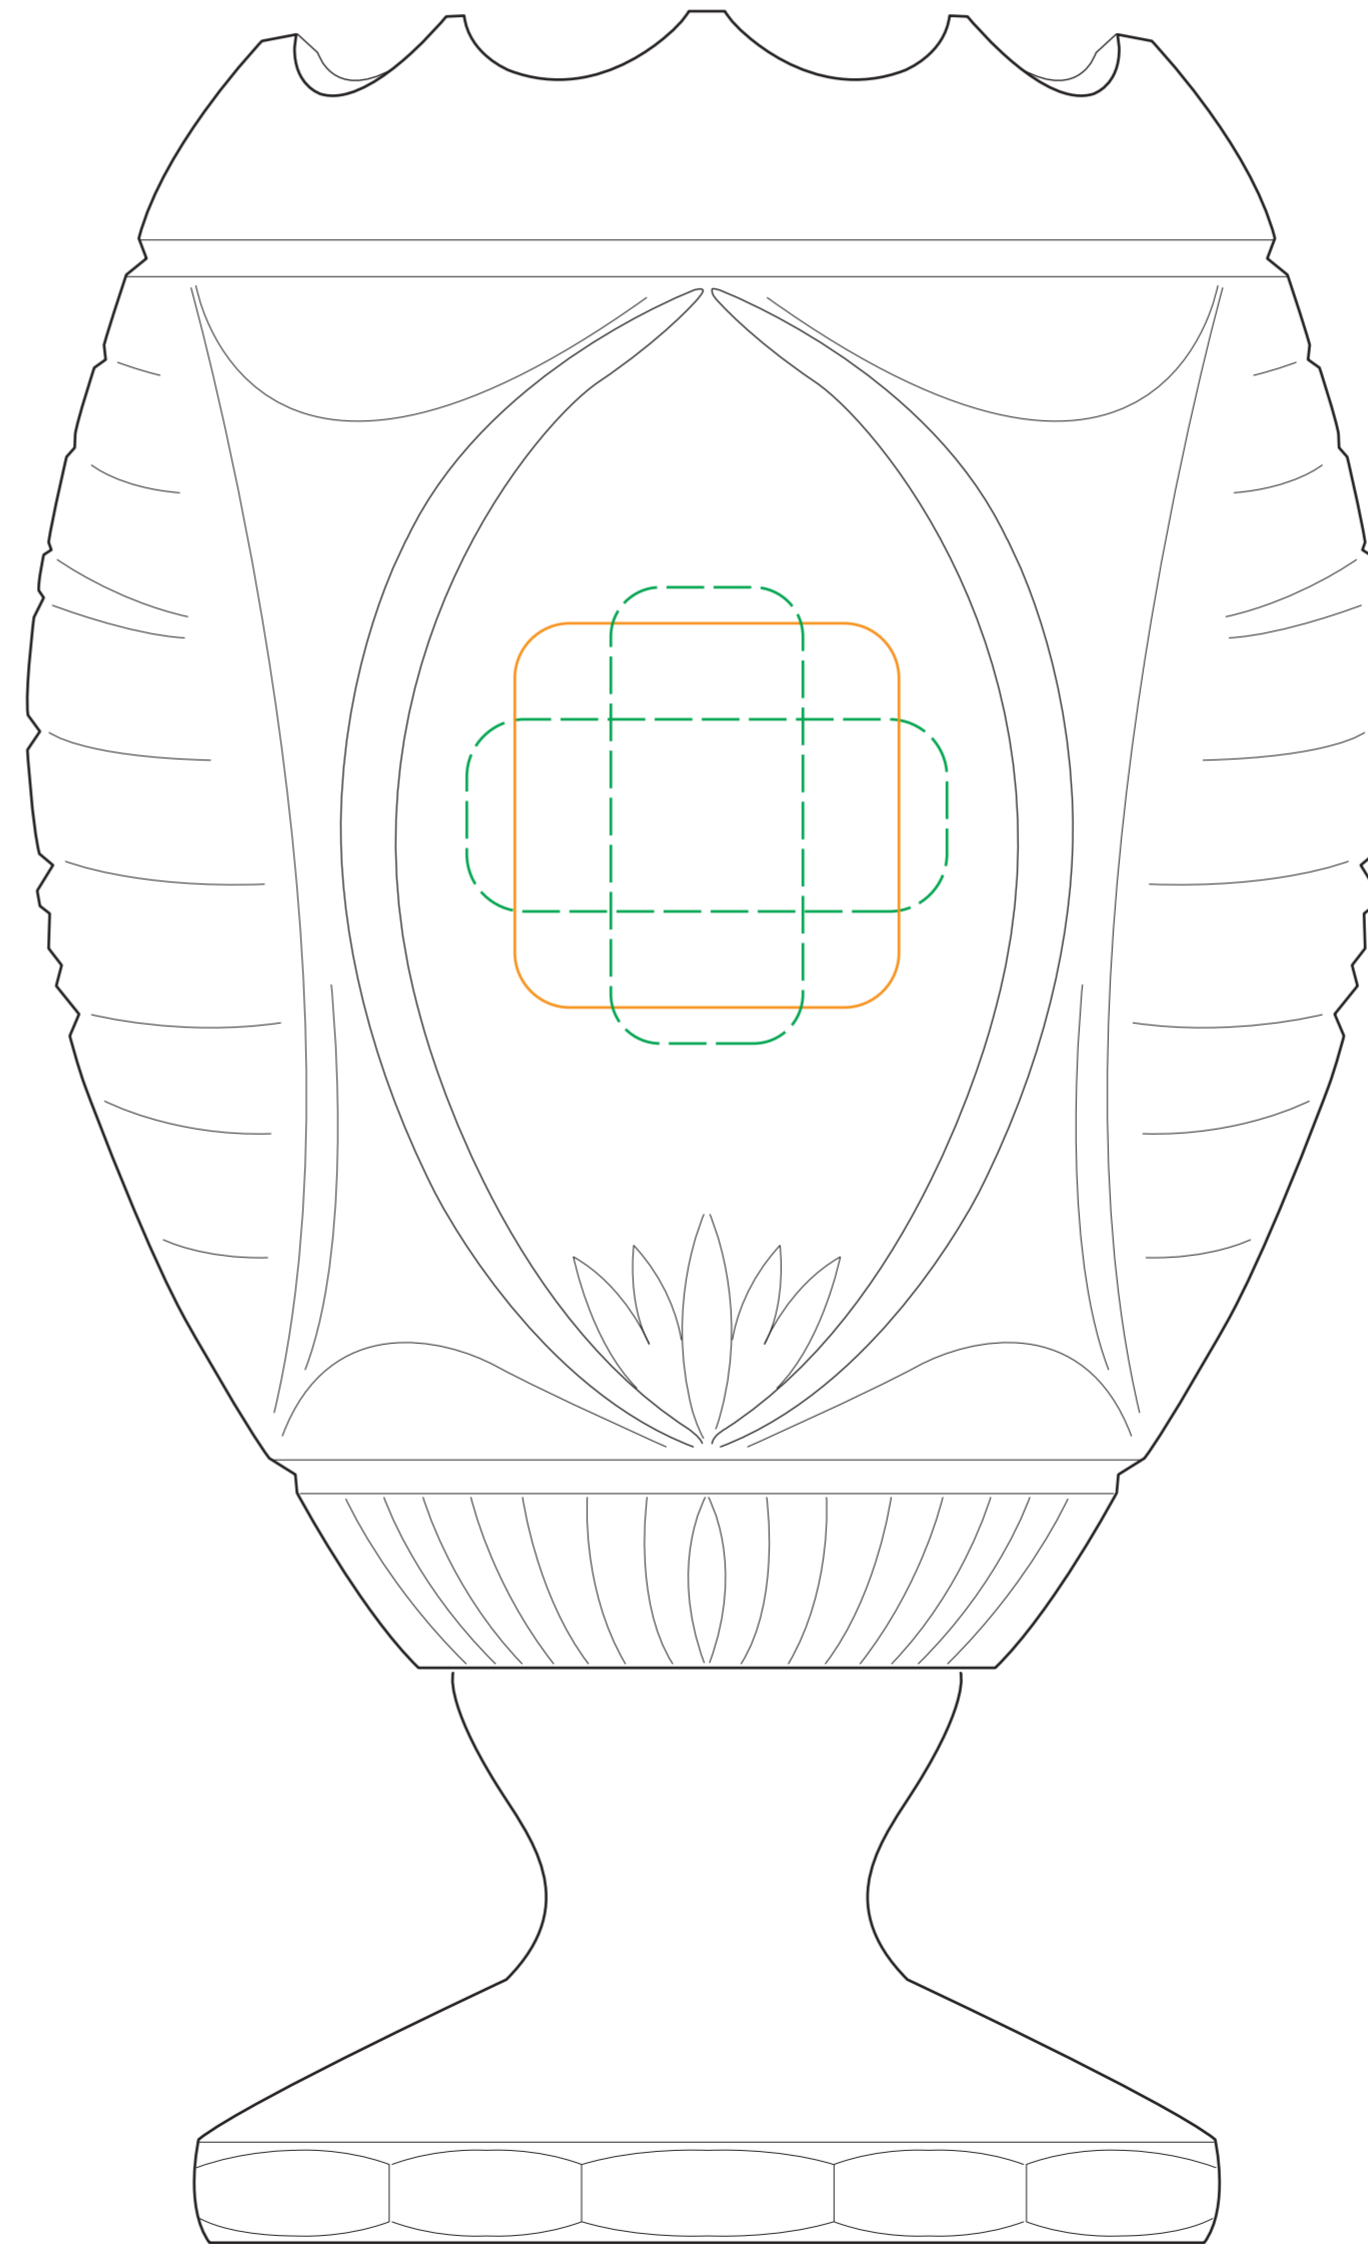

13-003 Beckett Trophy Cup

Size / REGULAR

Best: 2.375"w x 2.5"h

Suggested Max: 2.875"w x 3"h

Etch as a REGULAR

13-003L Beckett Trophy Cup
Qty: DEEP ETCH

Size / MEDIUM

Best: 2"w x 2"h

Suggested Max: 2.5"w x 2.375"h

Etch as a REGULAR

13-003M Beckett Trophy Cup
Qty: DEEP ETCH

Size / SMALL

Best: 1.5"w x 1.5"h

Suggested Max: 1.75"w x 2"h

Etch as a REGULAR

13-003S Beckett Trophy Cup
Qty: DEEP ETCH