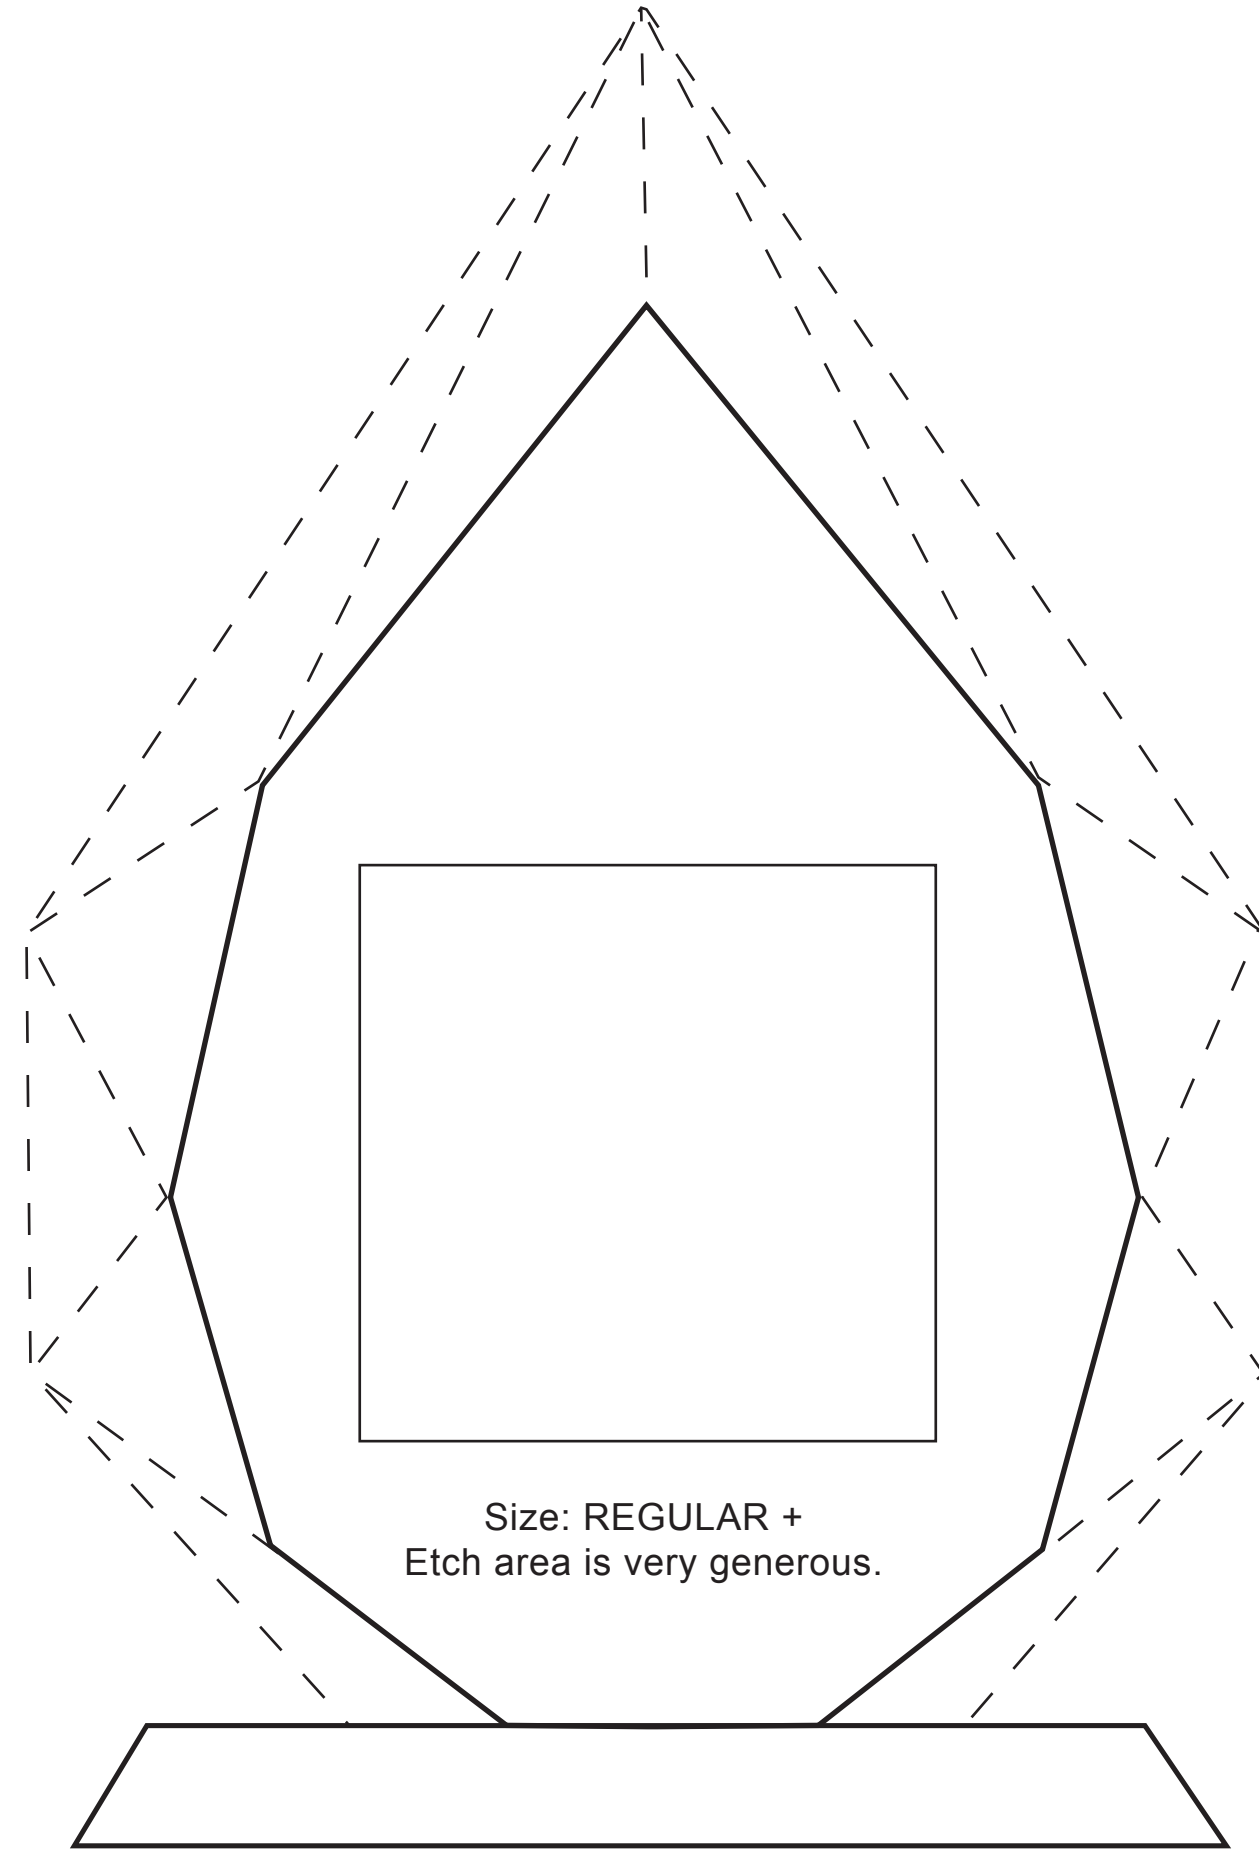

#12-010S Meridian Award

Size: LARGE +
Etch area is very generous.

Size: REGULAR +
Etch area is very generous.

12-010S Meridian Award
Qty: DEEP ETCH

Size: MEDIUM +
Etch area is very generous.