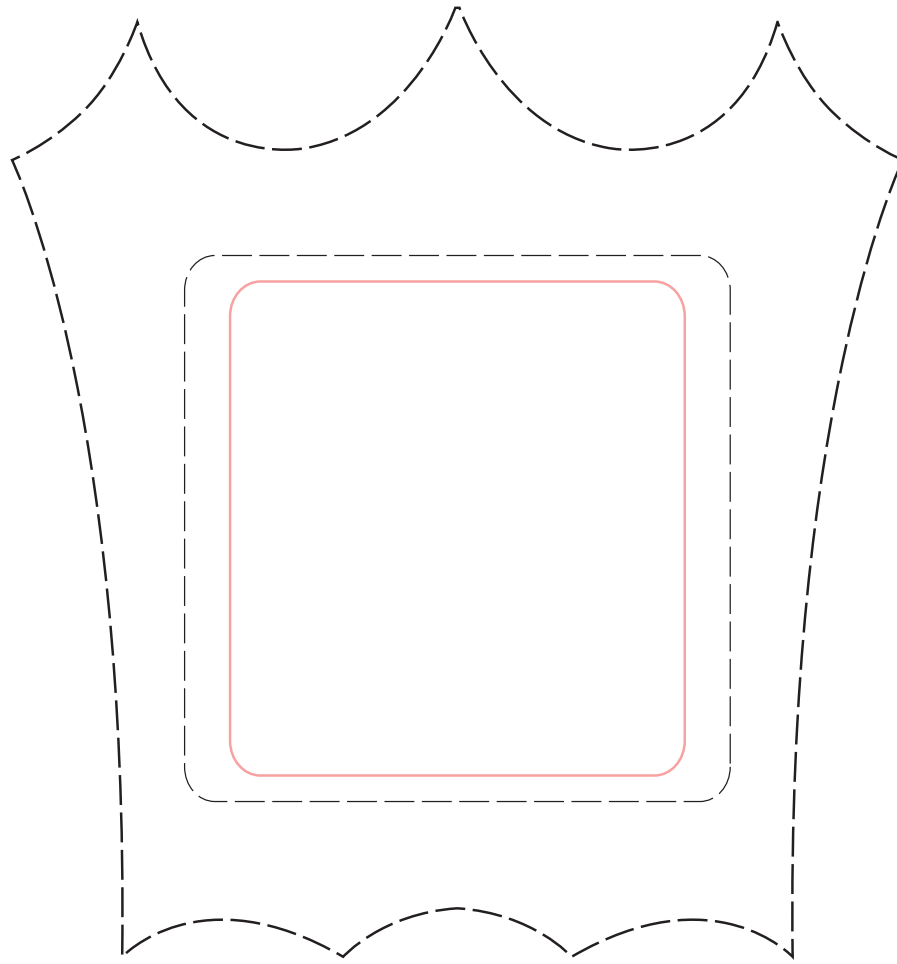

#09-047L,M,S, WAS 27-045L,M,S Lexington Trophy

Size/REGULAR

Best at 2.7w x 2.6h
Suggested MAX 3.25w x 2.845h
Etch as a regular

Size/MEDIUM+

Best at 2w x 2.375h
Suggested MAX 2.25w x 2.625h
Etch as a regular

Size/SMALL

Best at 1.75w x 1.5h
Suggested MAX 2.25w x 1.75h
Etch as a regular

09-047L Lexington Trophy Vase
Qty: 2 DEEP ETCH

09-047M Lexington Trophy Vase
Qty: 2 DEEP ETCH

09-047S Lexington Trophy Vase
Qty: 2 DEEP ETCH