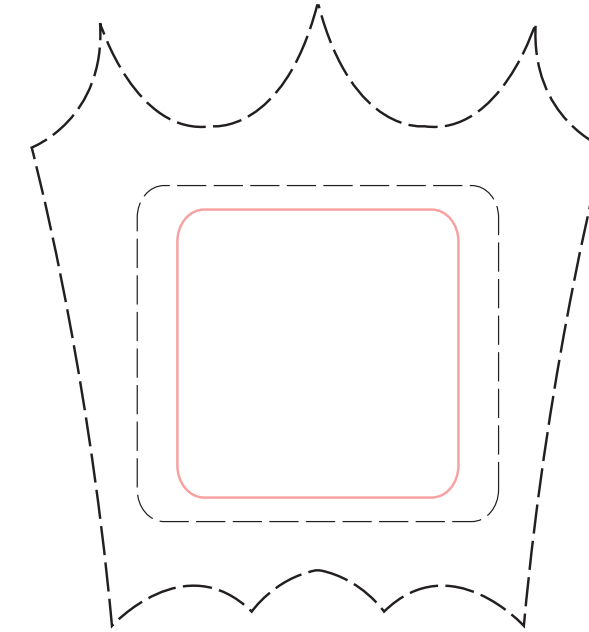

#09-047L,M,S, WAS 27-045L,M,S Lexington Trophy

Size/REGULAR

Best at 2.7w x 2.6h
Suggested MAX 3.25w x 2.845h
Etch as a regular

Size/MEDIUM+

Best at 2w x 2.375h
Suggested MAX 2.25w x 2.625h
Etch as a regular

Size/SMALL

Best at 1.75w x 1.5h
Suggested MAX 2.25w x 1.75h
Etch as a regular

09-047L Lexington Trophy Vase
Qty: 2 DEEP ETCH

09-047M Lexington Trophy Vase
Qty: 2 DEEP ETCH

09-047S Lexington Trophy Vase
Qty: 2 DEEP ETCH