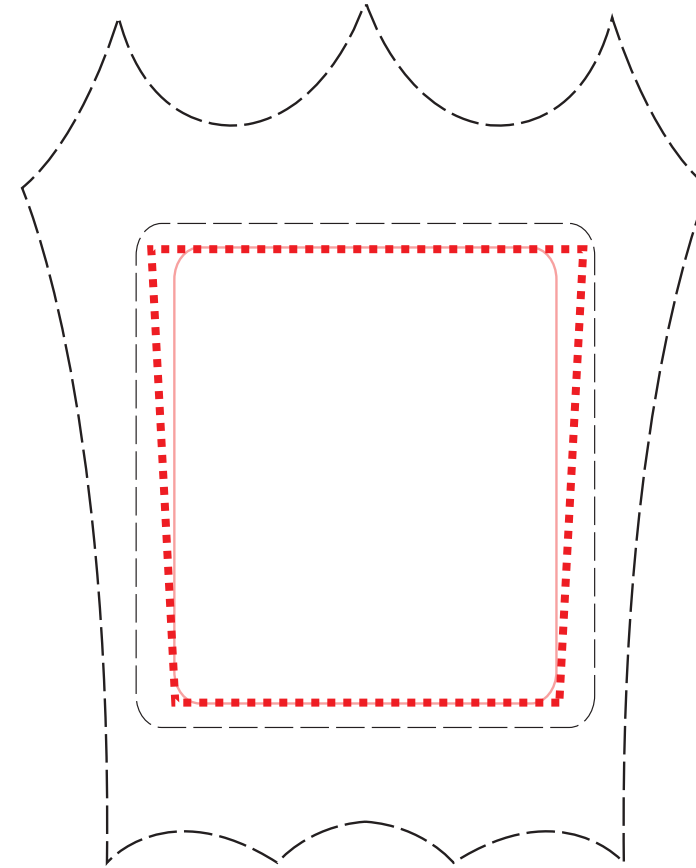

#09-047L,M,S, WAS 27-045L,M,S Lexington Trophy

Size/REGULAR

Best at 2.7w x 2.6h
Suggested MAX 3.25w x 2.845h
Etch as a regular

Size/MEDIUM+

Best at 2w x 2.375h
Suggested MAX 2.25w x 2.625h
Etch as a regular

Size/SMALL

Best at 1.75w x 1.5h
Suggested MAX 2.25w x 1.75h
Etch as a regular

09-047L Lexington Trophy Vase
Qty: 2 DEEP ETCH

09-047M Lexington Trophy Vase
Qty: 2 DEEP ETCH

09-047S Lexington Trophy Vase
Qty: 2 DEEP ETCH