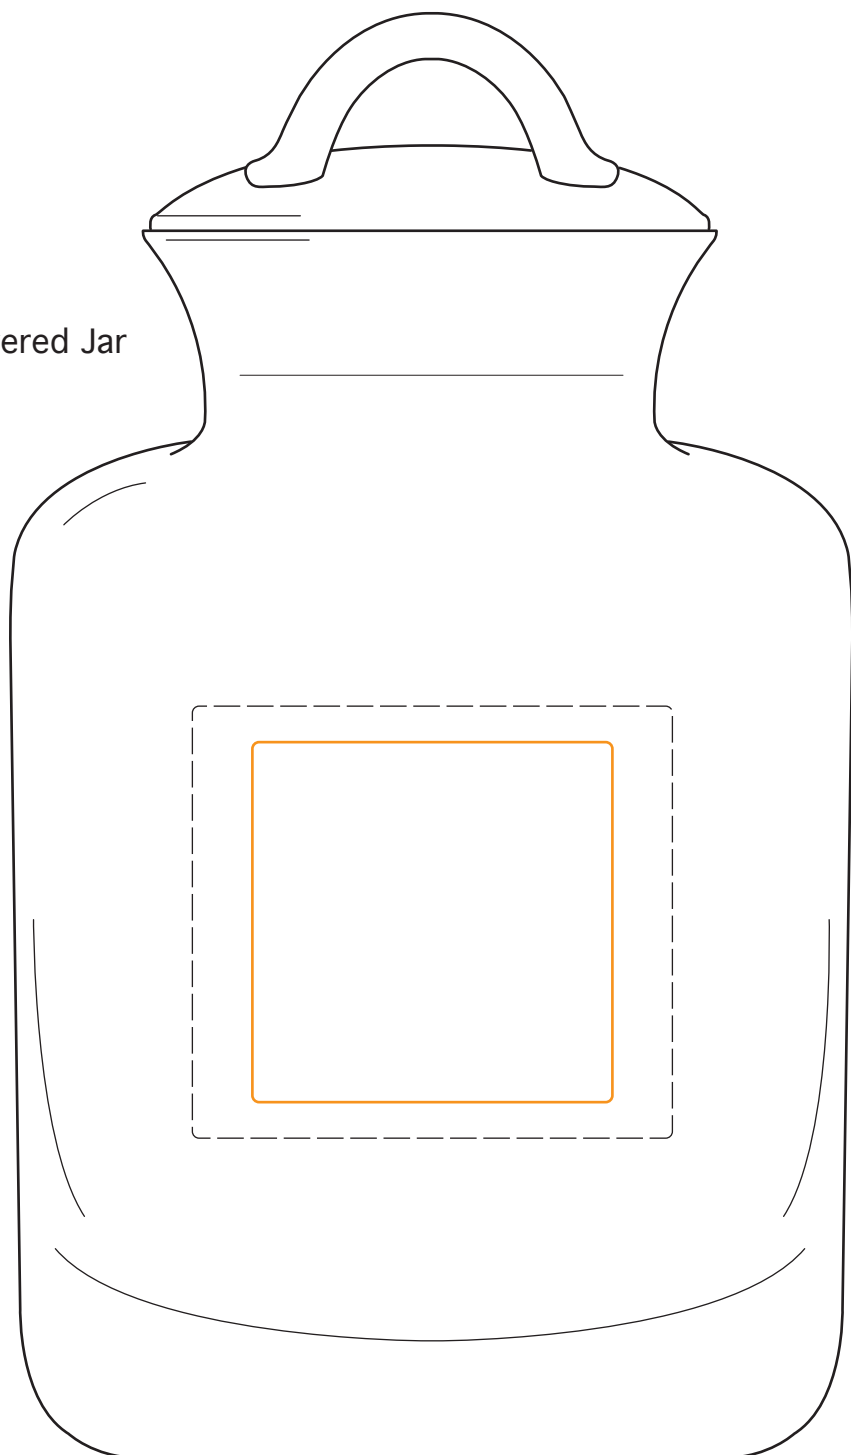

07-553S,L Signet Covered Jar

Etch as a **REGULAR**

Size / **MEDIUM**

Best: 1.875"w x 1.875"h

Suggested **Max:** 2.5"w x 2.25"h

07-553S Signet Covered Jar
Qty: DEEP ETCH

Etch as a **REGULAR**

Size / **REGULAR**

Best: 2.375"w x 2.375"h

Suggested **Max:** 3"w x 2.625"h

07-553L Signet Covered Jar
Qty: DEEP ETCH