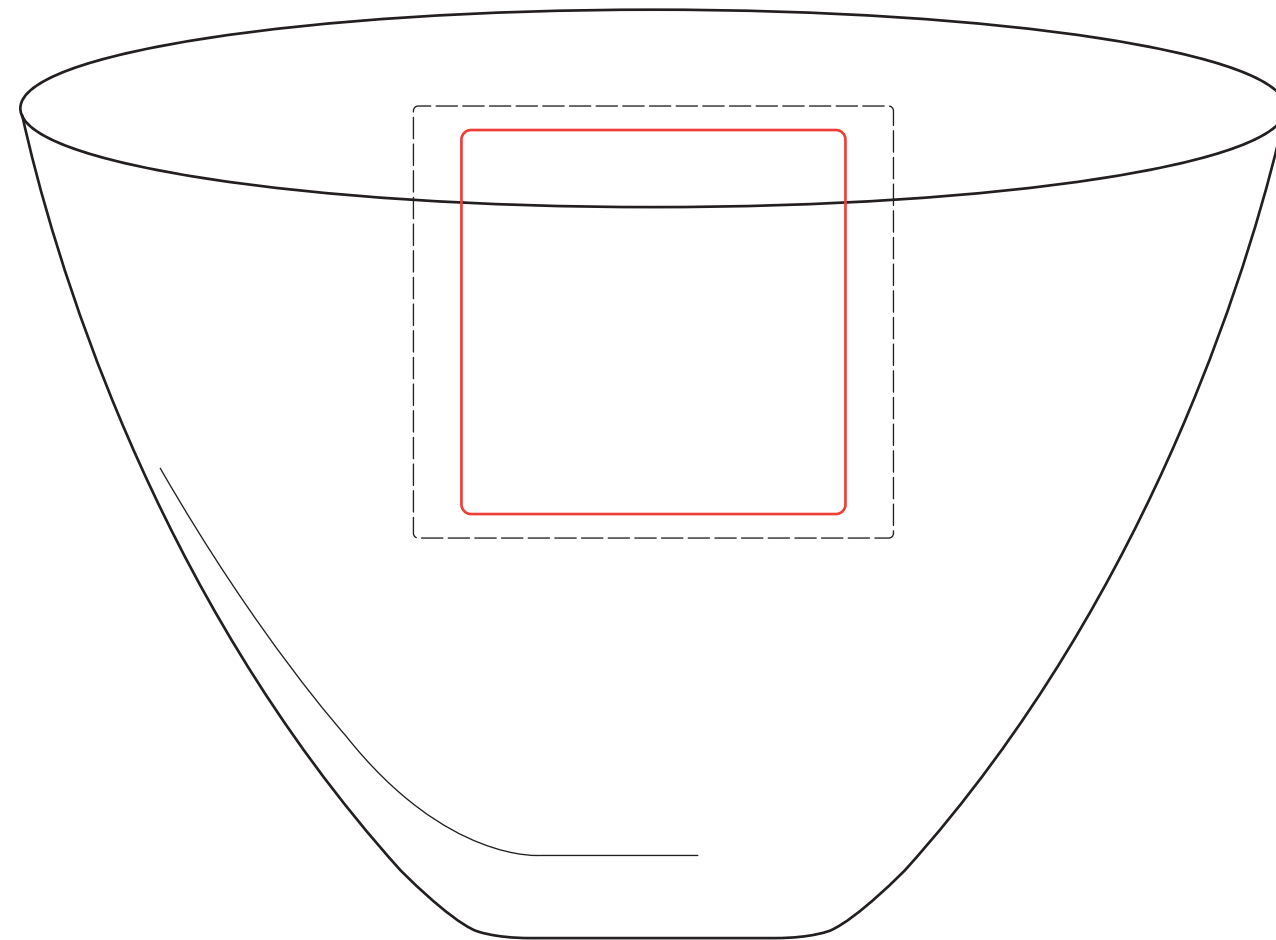

# #07-497S,M,L Orbit Bowl

#07-497S:  
Size/ MEDIUM

Best: 2"w x 2"h  
Max: 2.5"w x 2.25"h

Etch as a FLOP

#07-497M:  
Size/ REGULAR

Best: 2.25"w x 2.25"h  
Max: 2.75"w x 2.5"h

Etch as a FLOP

#07-497L:  
Size/ LARGE

Best: 3"w x 3"h  
Max: 3.5"w x 3.25"h

Etch as a FLOP