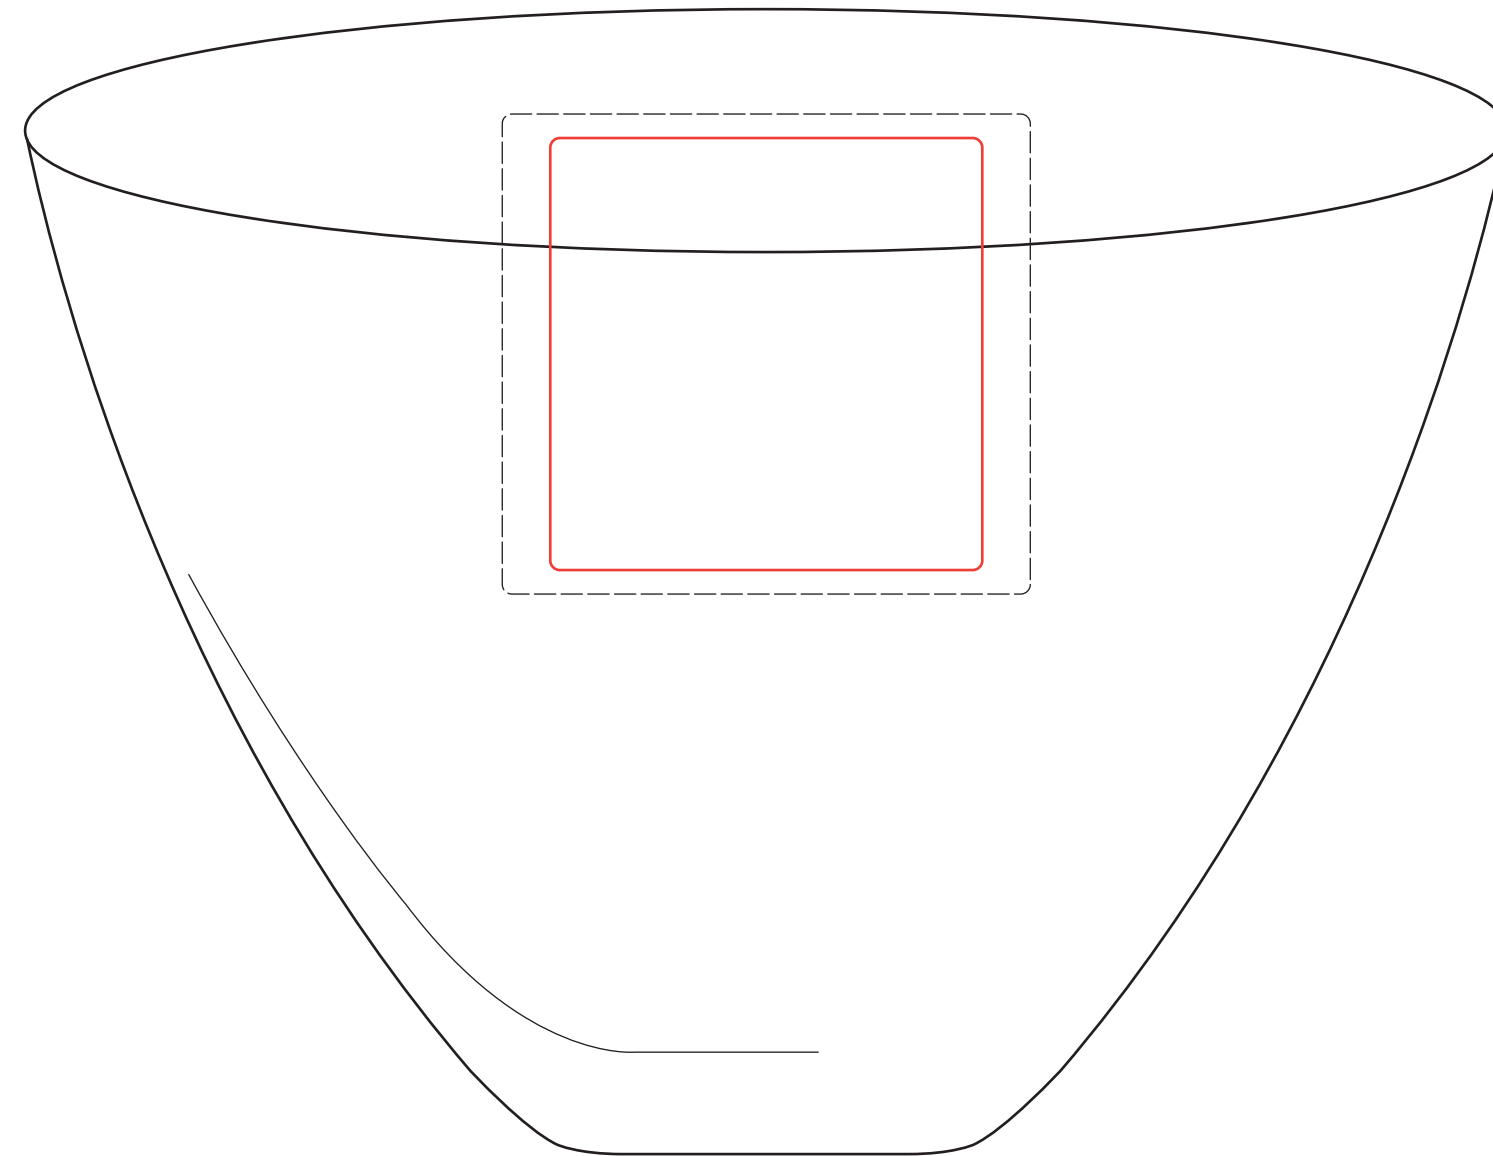

# #07-497S,M,L Orbit Bowl

#07-497S:  
Size/ MEDIUM

Best: 2"w x 2"h  
Max: 2.5"w x 2.25"h

Etch as a FLOP

#07-497M:  
Size/ REGULAR

Best: 2.25"w x 2.25"h  
Max: 2.75"w x 2.5"h

Etch as a FLOP

#07-497L:  
Size/ LARGE

Best: 3"w x 3"h  
Max: 3.5"w x 3.25"h

Etch as a FLOP