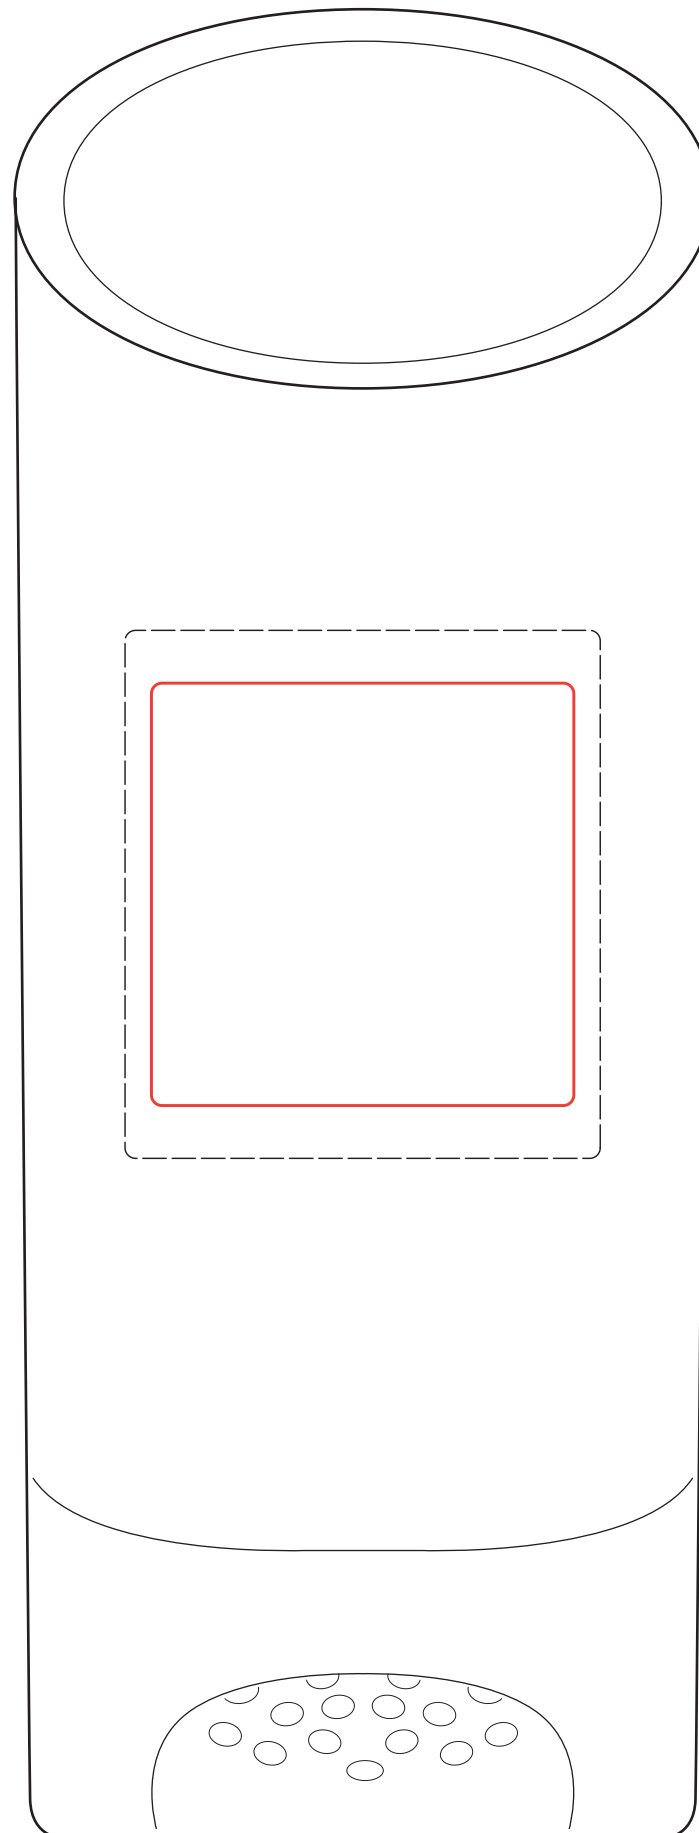

#07-482S,M,L Fairway Slanted Vase

#07-482S:
Size/ **SMALL**

Best: 2"w x 1.625"h
Max: 2.25"w x 2"h

Etch as a **REGULAR**

#07-482M:
Size/ **MEDIUM+**

Best: 2"w x 2"h
Max: 2.25"w x 2.5"h

Etch as a **REGULAR**

#07-482L:
Size/ **REGULAR**

Best: 2"w x 2.5"h
Max: 2.25"w x 3"h

Etch as a **REGULAR**

07-482S Fairway Slanted Vase
Qty: DEEP ETCH

07-482M Fairway Slanted Vase
Qty: DEEP ETCH

07-482L Fairway Slanted Vase
Qty: DEEP ETCH