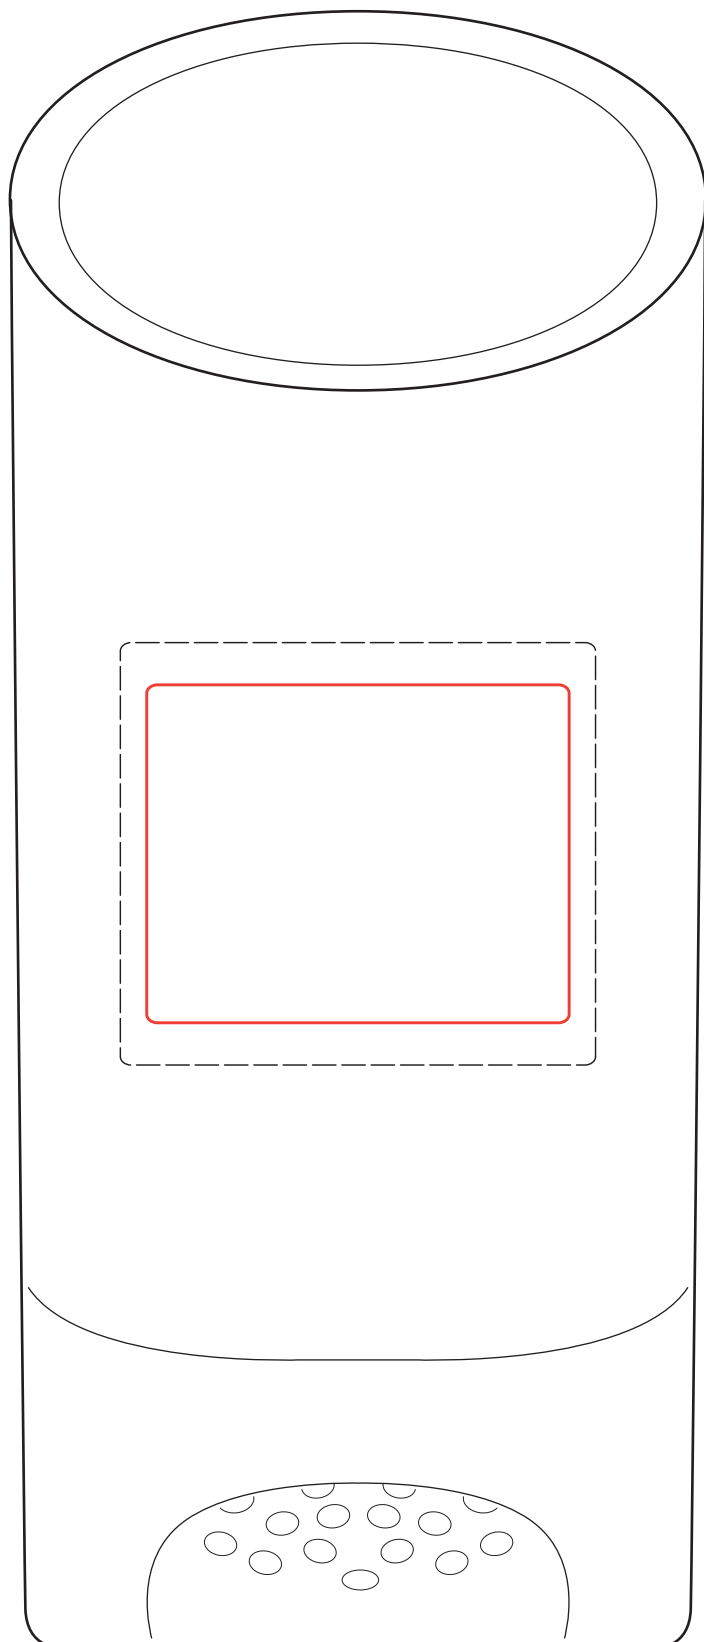

#07-482S,M,L Fairway Slanted Vase

#07-482S:
Size/ **SMALL**

Best: 2"w x 1.625"h
Max: 2.25"w x 2"h

Etch as a **REGULAR**

#07-482M:
Size/ **MEDIUM+**

Best: 2"w x 2"h
Max: 2.25"w x 2.5"h

Etch as a **REGULAR**

#07-482L:
Size/ **REGULAR**

Best: 2"w x 2.5"h
Max: 2.25"w x 3"h

Etch as a **REGULAR**

07-482S Fairway Slanted Vase
Qty: DEEP ETCH

07-482M Fairway Slanted Vase
Qty: DEEP ETCH

07-482L Fairway Slanted Vase
Qty: DEEP ETCH