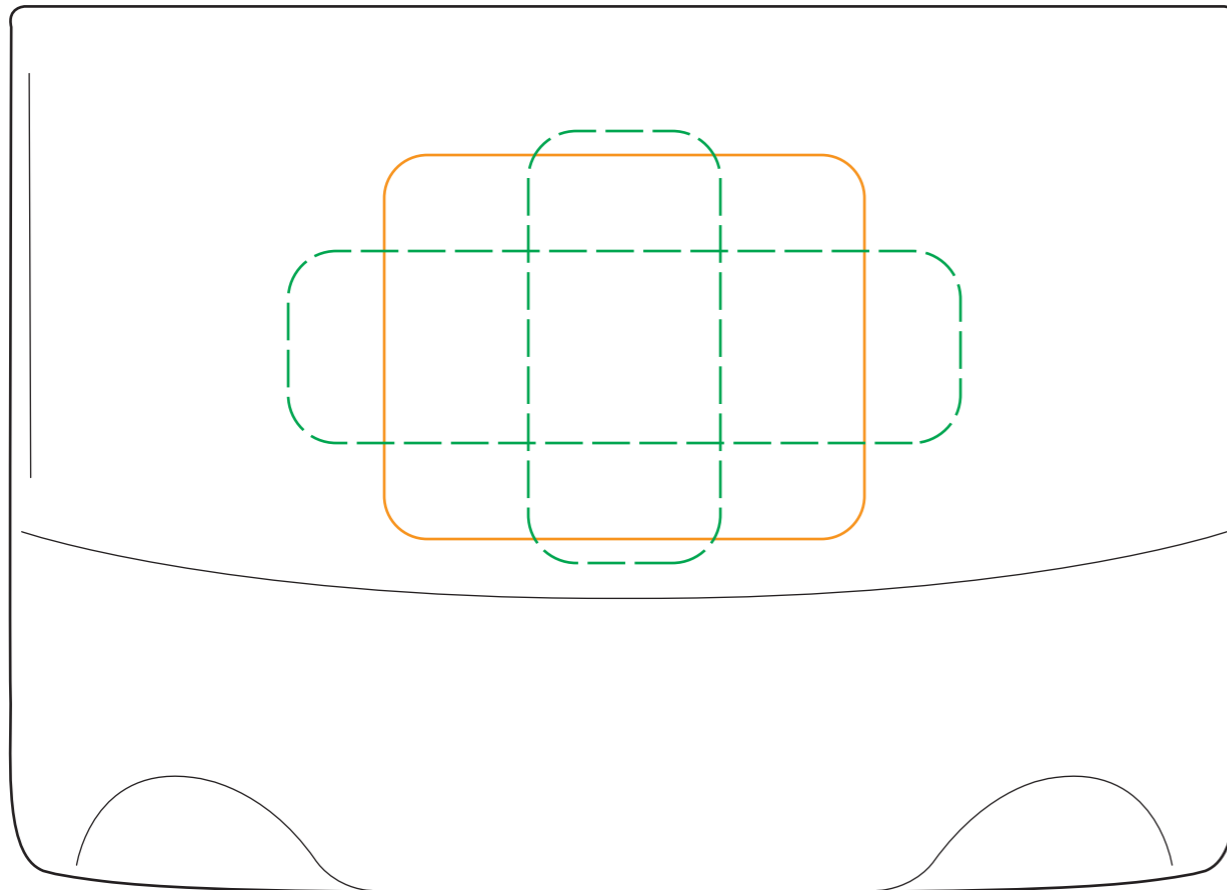

07-305 New York Bowl, Large

Etch as a **REGULAR**

Size / **MEDIUM+**

Best : 2.5"w x 2"h

Suggested Max: 3.5"w x 2.25"h

07-305 New York Bowl, Large
Qty: DEEP ETCH

07-208 New York Bowl, Small

Etch as a **REGULAR**

Size / **MEDIUM+**

Best : 2.5"w x 1.5"h

Suggested Max: 3.25"w x 1.625"h

07-208 New York Bowl, Small
Qty: DEEP ETCH