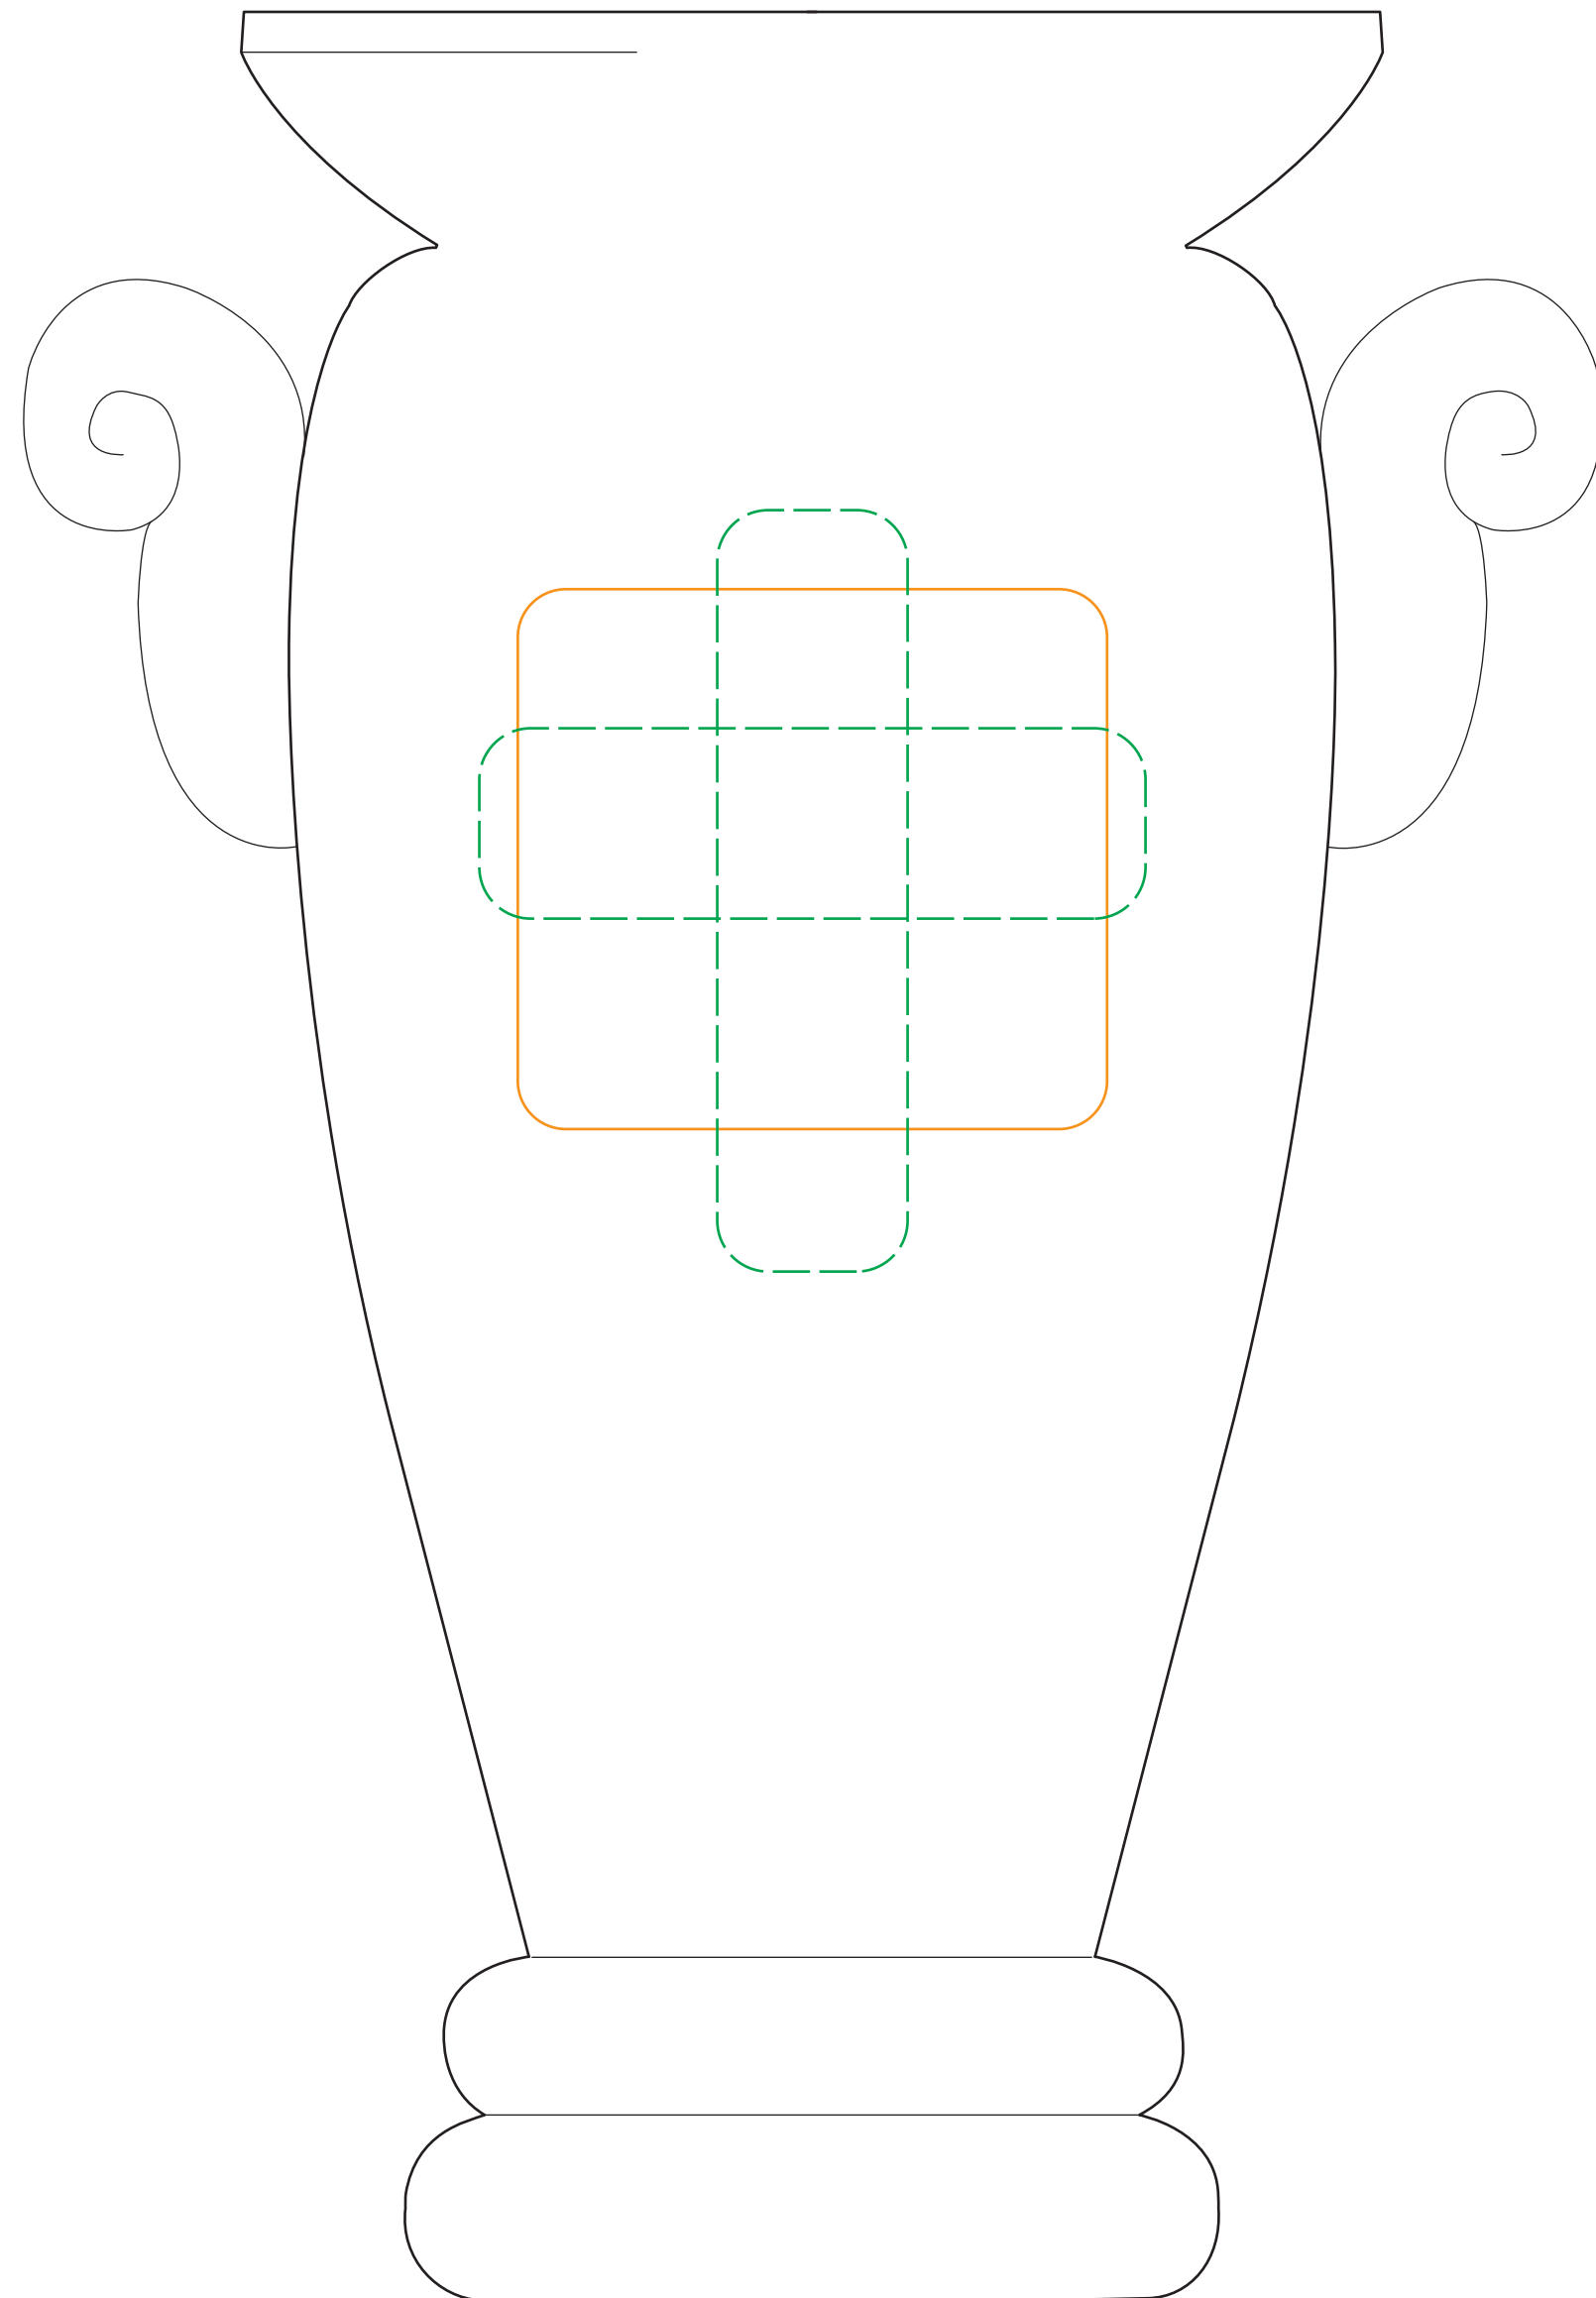

# 07-175L,M,S Avalon Trophy Cup - WHITE

**Size / REGULAR+**

**Best :** 3"w x 2.75"h

*Suggested Max:*

*Etch as a REGULAR*

07-175L Avalon Trophy Cup -WHITE  
Qty: DEEP ETCH with Gold Color Fill

07-175L Avalon Trophy Cup -WHITE  
Qty: DEEP ETCH with Silver Color Fill

**Size / MEDIUM+**

**Best :** 2.5"w x 2.5"h

*Suggested Max:*

*Etch as a REGULAR*

07-175M Avalon Trophy Cup -WHITE  
Qty: DEEP ETCH with Gold Color Fill

07-175M Avalon Trophy Cup -WHITE  
Qty: DEEP ETCH with Silver Color Fill

**Size / MEDIUM**

**Best :** 2.25"w x 2.25"h

*Suggested Max:*

*Etch as a REGULAR*

07-175S Avalon Trophy Cup -WHITE  
Qty: DEEP ETCH with Gold Color Fill

07-175S Avalon Trophy Cup -WHITE  
Qty: DEEP ETCH with Silver Color Fill