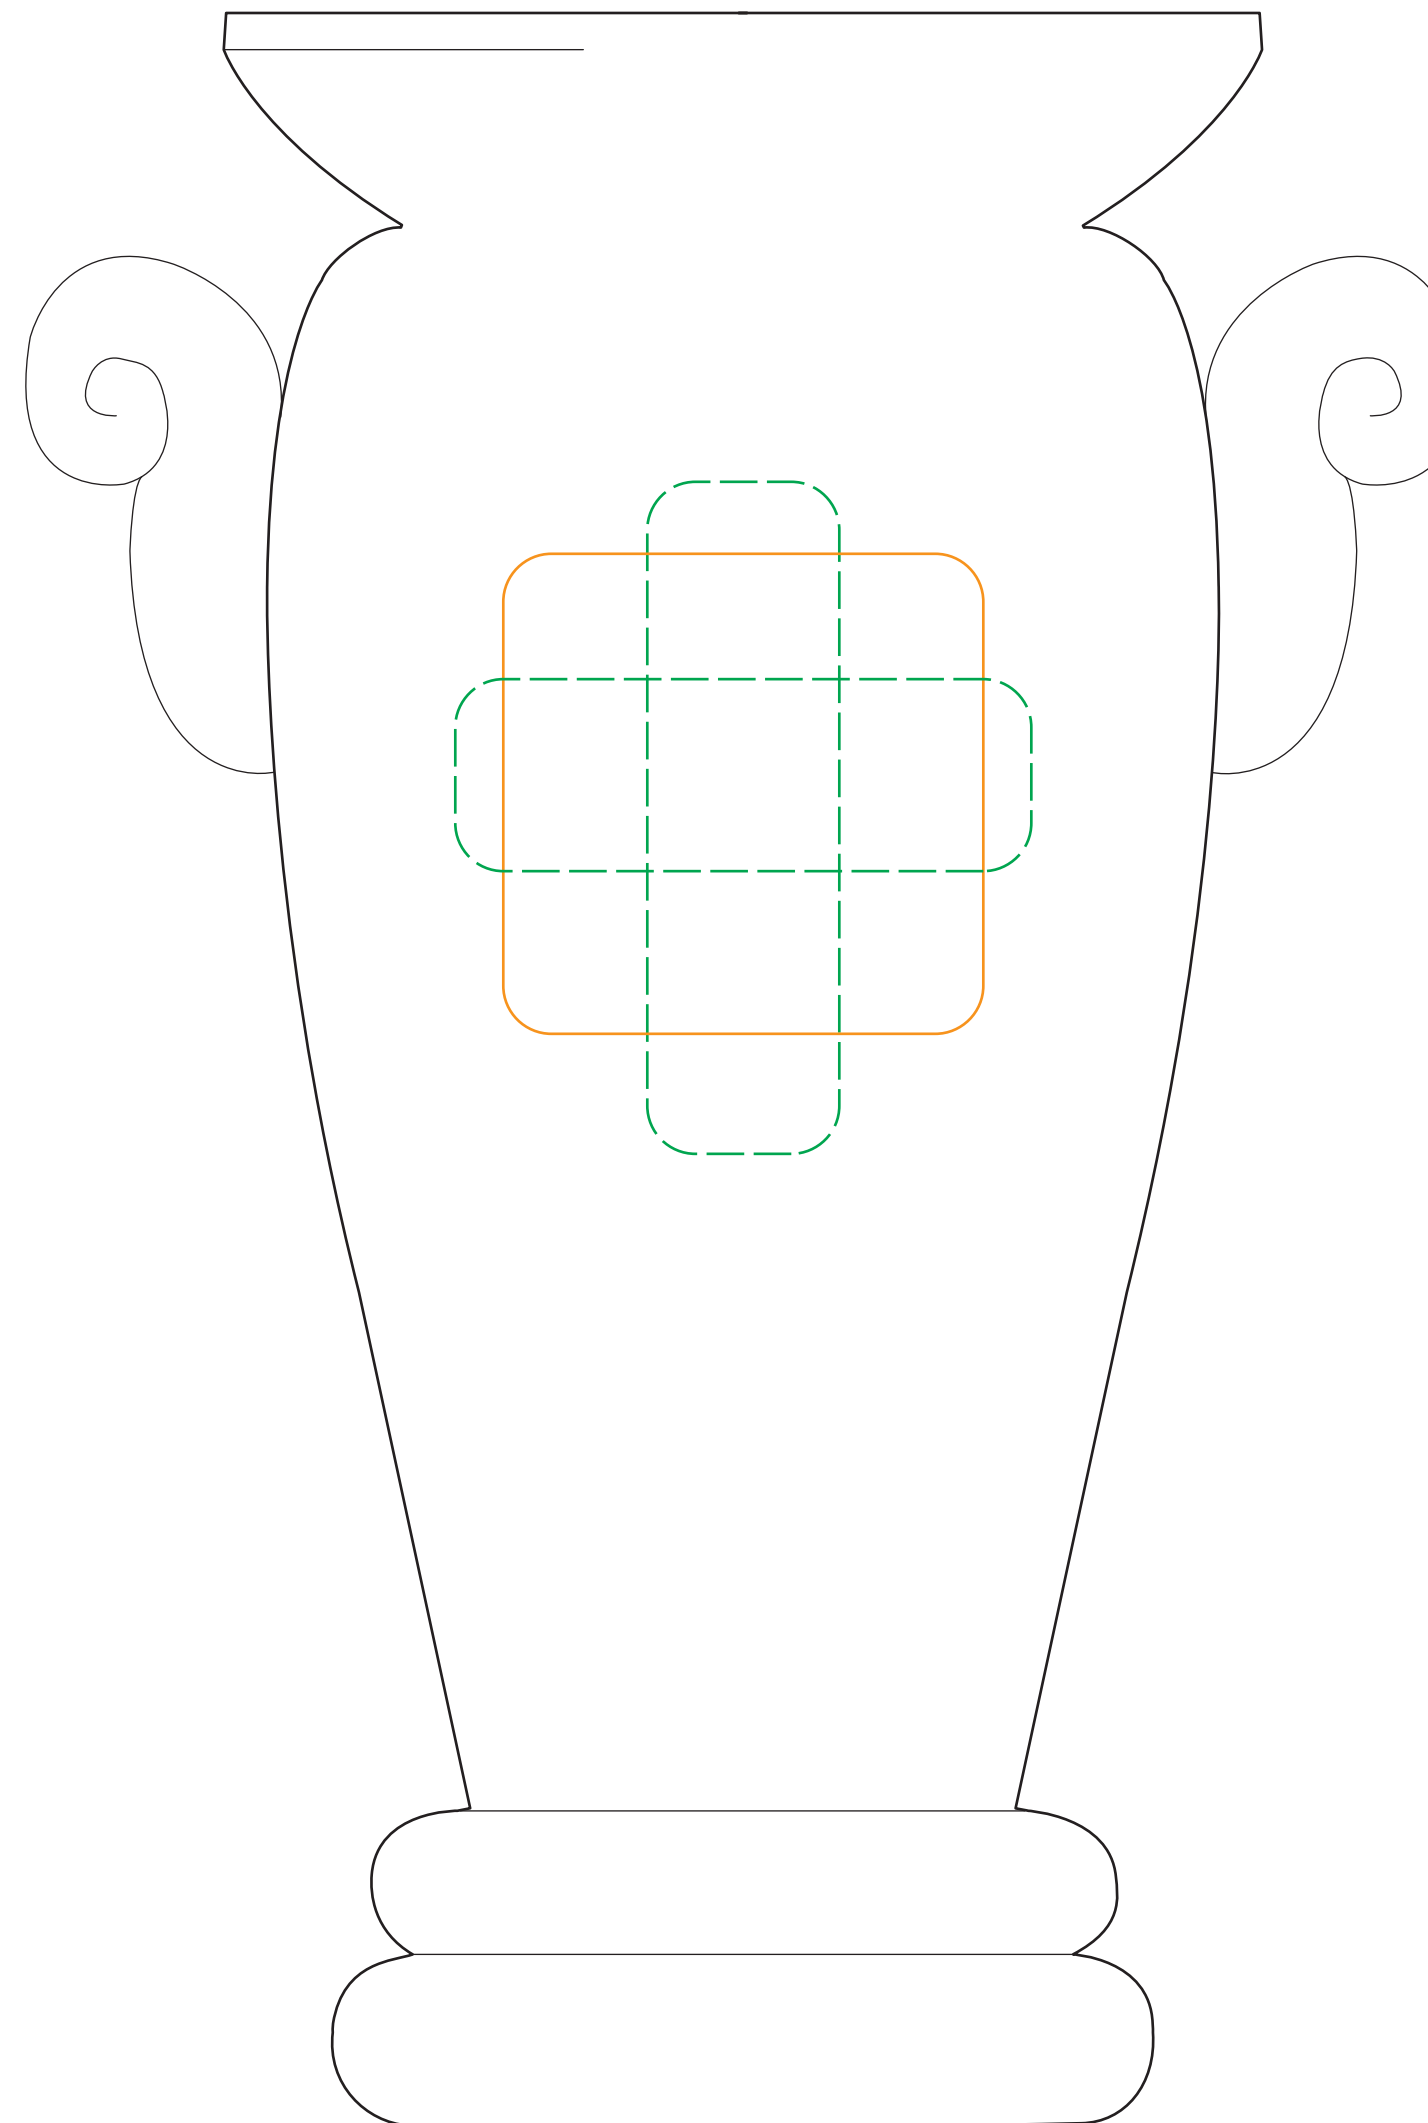

# 07-175L,M,S Avalon Trophy Cup - WHITE

**Size / REGULAR+**

**Best :** 3"w x 2.75"h

*Suggested Max:*

*Etch as a REGULAR*

07-175L Avalon Trophy Cup -WHITE  
Qty: DEEP ETCH with Gold Color Fill

07-175L Avalon Trophy Cup -WHITE  
Qty: DEEP ETCH with Silver Color Fill

**Size / MEDIUM+**

**Best :** 2.5"w x 2.5"h

*Suggested Max:*

*Etch as a REGULAR*

07-175M Avalon Trophy Cup -WHITE  
Qty: DEEP ETCH with Gold Color Fill

07-175M Avalon Trophy Cup -WHITE  
Qty: DEEP ETCH with Silver Color Fill

**Size / MEDIUM**

**Best :** 2.25"w x 2.25"h

*Suggested Max:*

*Etch as a REGULAR*

07-175S Avalon Trophy Cup -WHITE  
Qty: DEEP ETCH with Gold Color Fill

07-175S Avalon Trophy Cup -WHITE  
Qty: DEEP ETCH with Silver Color Fill