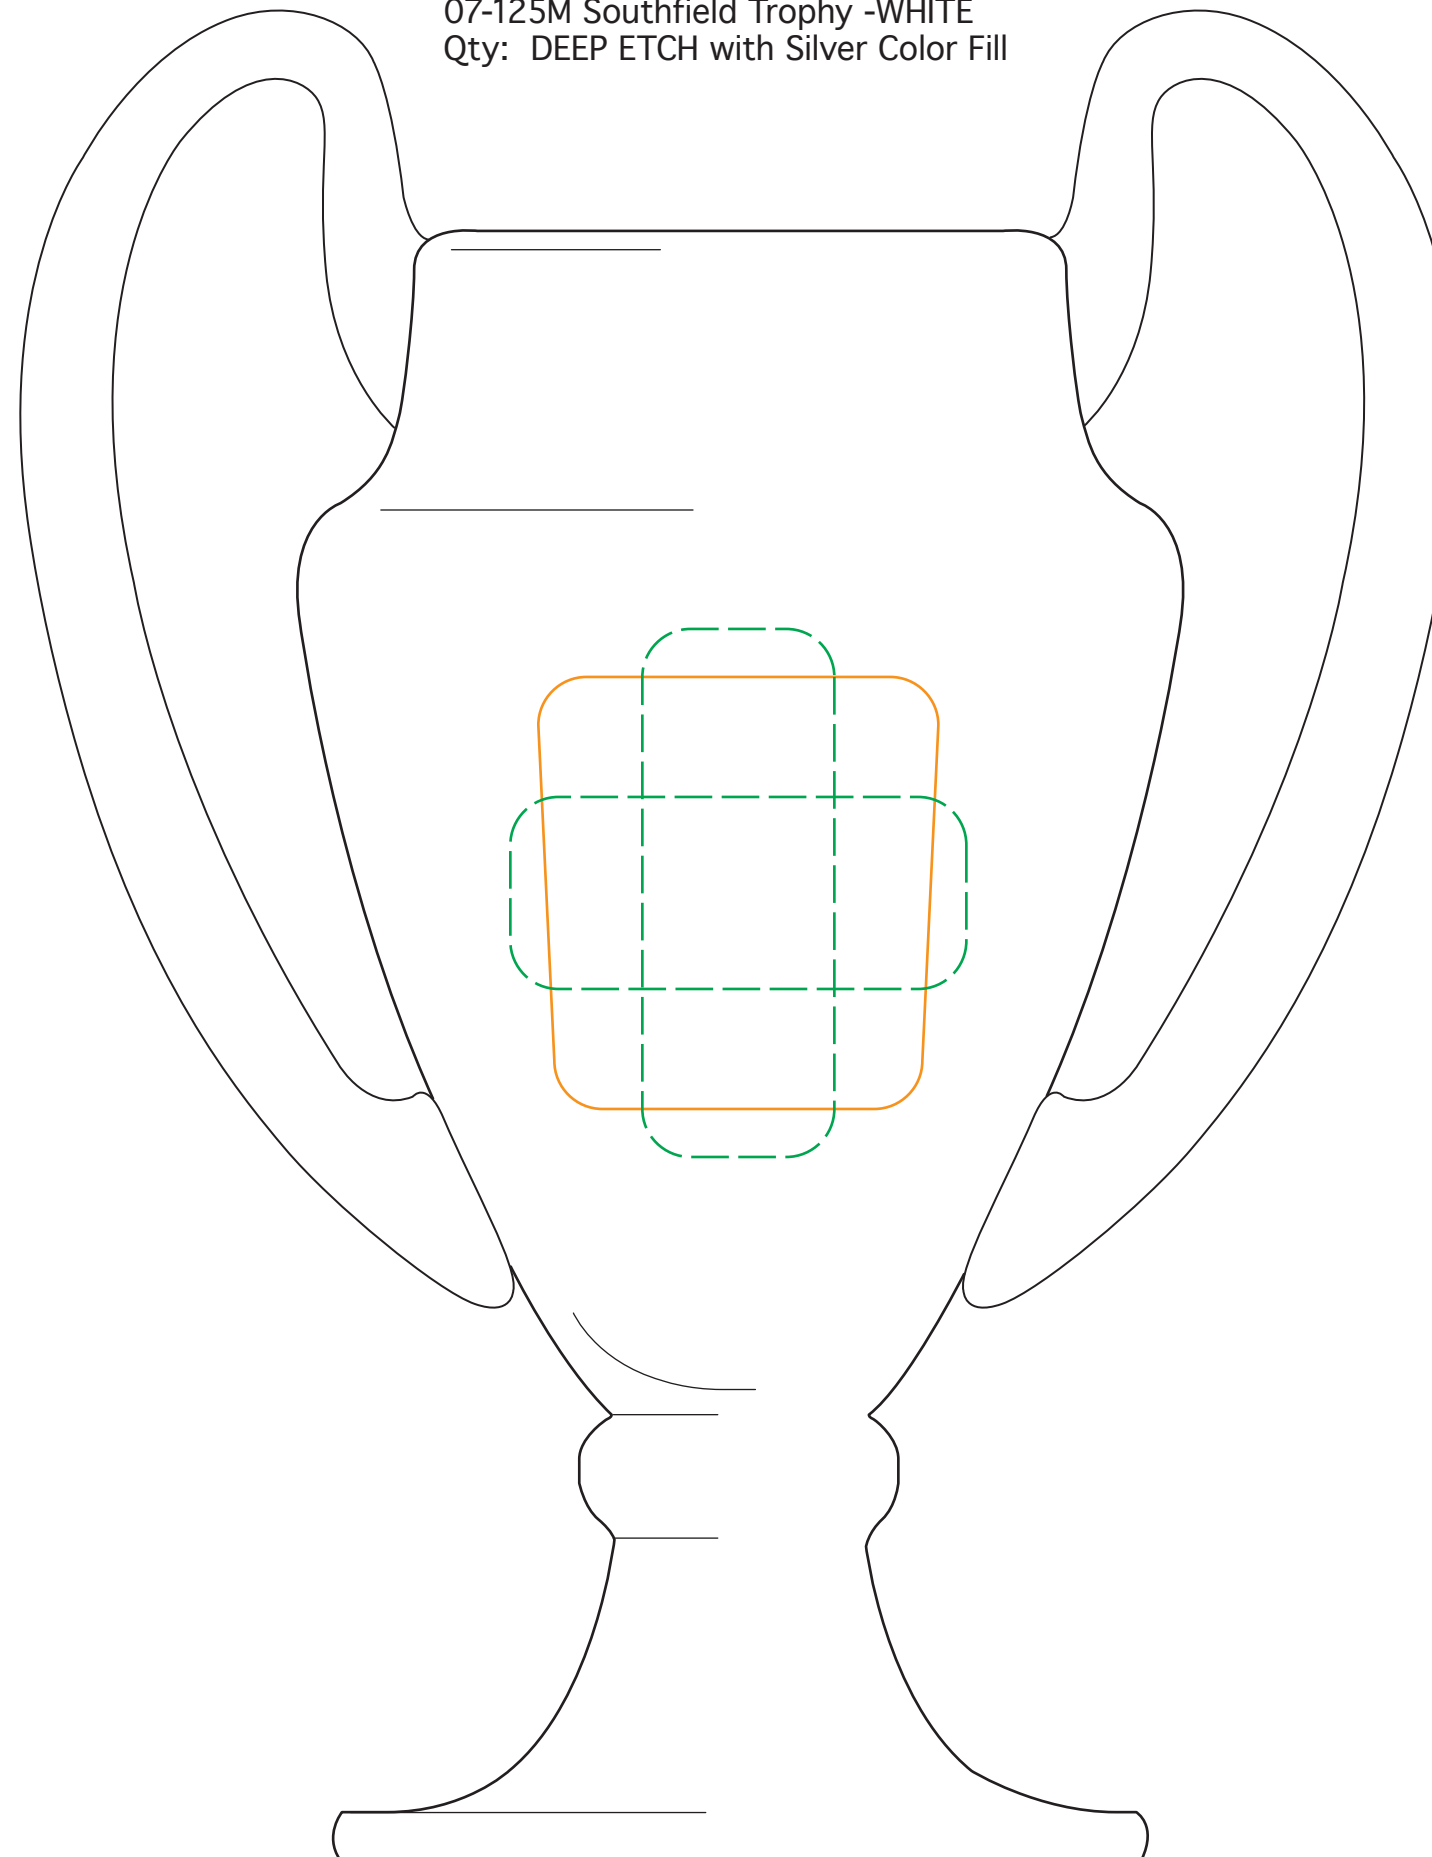

07-125L,M,S Southfield Trophy - WHITE

Size / REGULAR

Best: 2.5"w x 2.5"h

Suggested Max: 2.75"w x 3.25"h

Etch as a REGULAR

07-125L Southfield Trophy -WHITE
Qty: DEEP ETCH with Gold Color Fill

07-125L Southfield Trophy -WHITE
Qty: DEEP ETCH with Silver Color Fill

Size / MEDIUM

Best: 2"w x 2.25"h

Suggested Max: 2.375"w x 2.75"h

Etch as a REGULAR

07-125M Southfield Trophy -WHITE
Qty: DEEP ETCH with Gold Color Fill

07-125M Southfield Trophy -WHITE
Qty: DEEP ETCH with Silver Color Fill

Size / SMALL

Best: 1.625"w x 1.75"h

Suggested Max: 2"w x 2.375"h

Etch as a REGULAR

07-125S Southfield Trophy -WHITE
Qty: DEEP ETCH with Gold Color Fill

07-125S Southfield Trophy -WHITE
Qty: DEEP ETCH with Silver Color Fill