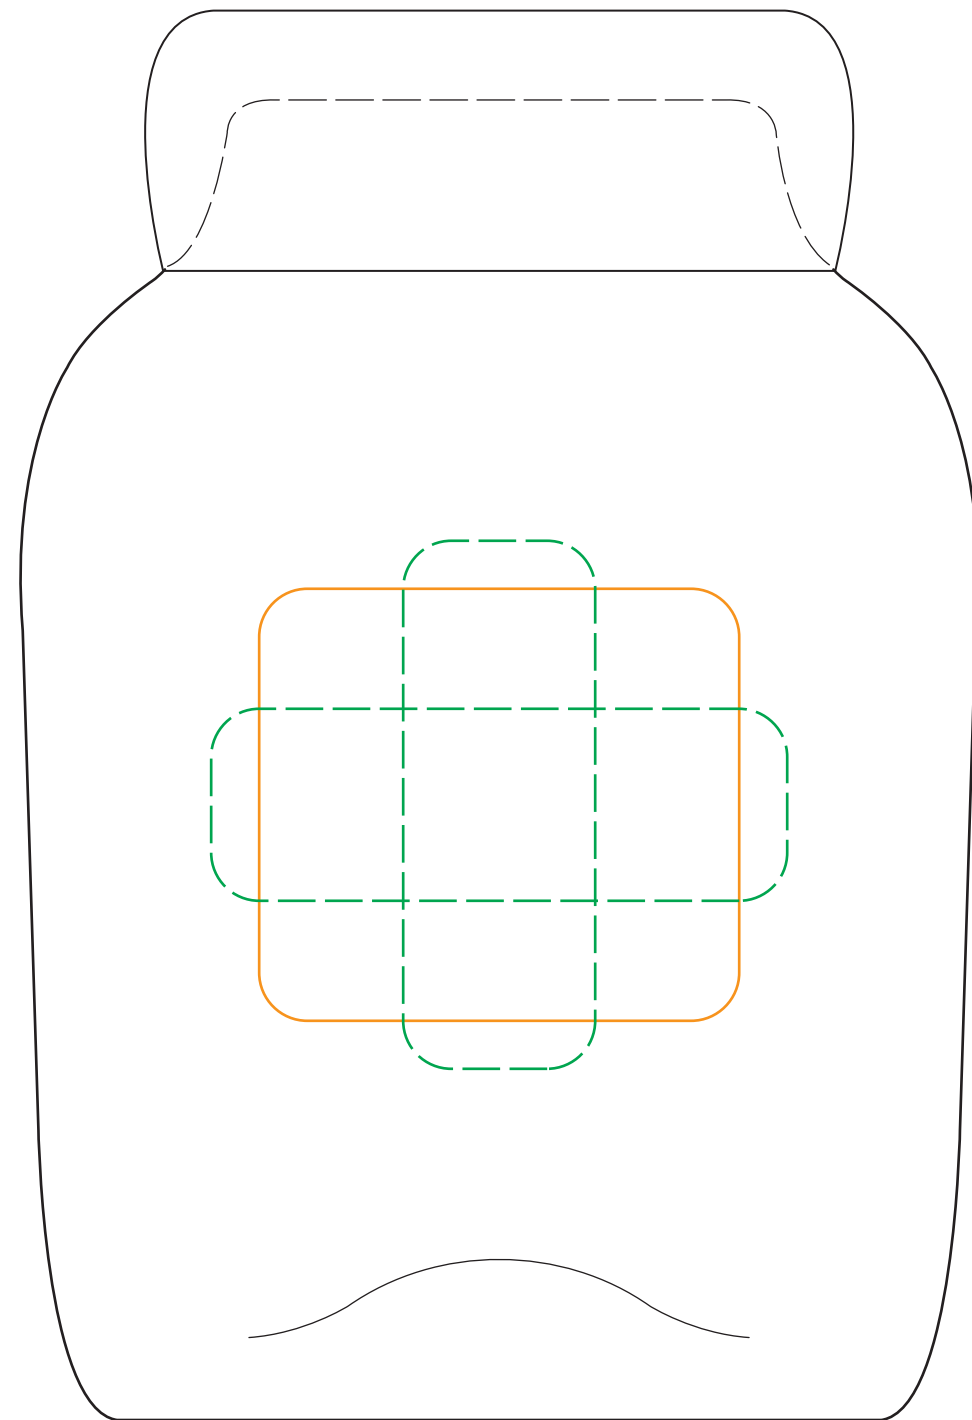

07-111 L, M, S Tempo Jar

Note: These items have a lid (same on all sizes)

Size / REGULAR

Best: 2.5"w x 2.25"h

Suggested Max: 3"w x 2.75"h

Etch as a **REGULAR**

07-111L Tempo Jar
Qty: DEEP ETCH

Size / MEDIUM+

Best: 2.5"w x 2"h

Suggested Max: 3"w x 2.5"h

Etch as a **REGULAR**

07-111M Tempo Jar
Qty: DEEP ETCH

Size / SMALL+

Best: 2.5"w x 1.875"h

Suggested Max: 3"w x 2.25"h

Etch as a **REGULAR**

07-111S Tempo Jar
Qty: DEEP ETCH