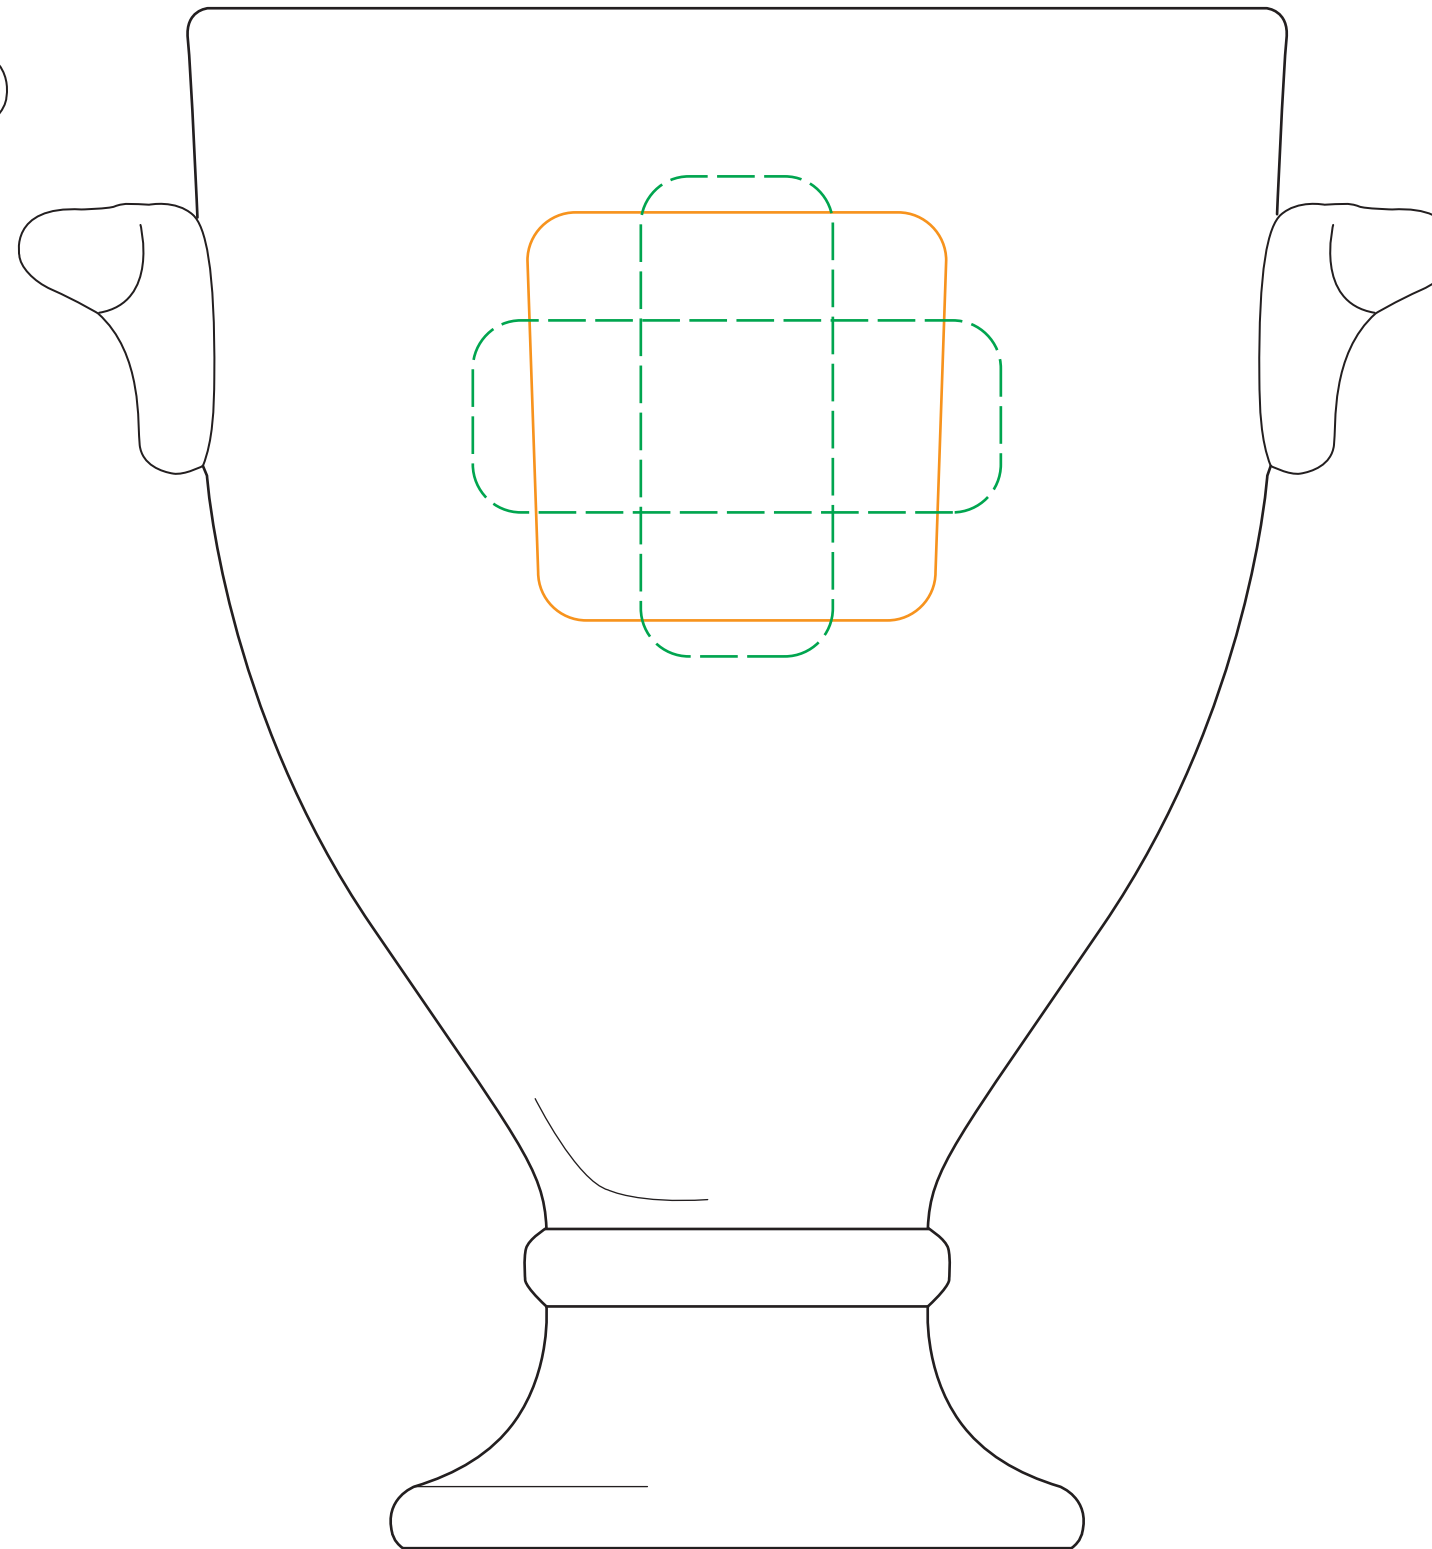

# 07-105L,M,S Sporting Cup - WHITE

**Size / REGULAR**

**Best:** 2.5"w x 2.5"h

**Suggested Max:** 3.25"w x 3"h

**Etch as a REGULAR**

07-105L Sporting Cup -WHITE  
Qty: DEEP ETCH with Gold Color Fill

**Size / MEDIUM+**

**Best:** 2.125"w x 2.125"h

**Suggested Max:** 2.75"w x 2.5"h

**Etch as a REGULAR**

07-105M Sporting Cup -WHITE  
Qty: DEEP ETCH with Gold Color Fill

**Size / SMALL+**

**Best:** 1.875"w x 1.875"h

**Suggested Max:** 2.5"w x 2.25"h

**Etch as a REGULAR**

07-105S Sporting Cup -WHITE  
Qty: DEEP ETCH with Gold Color Fill