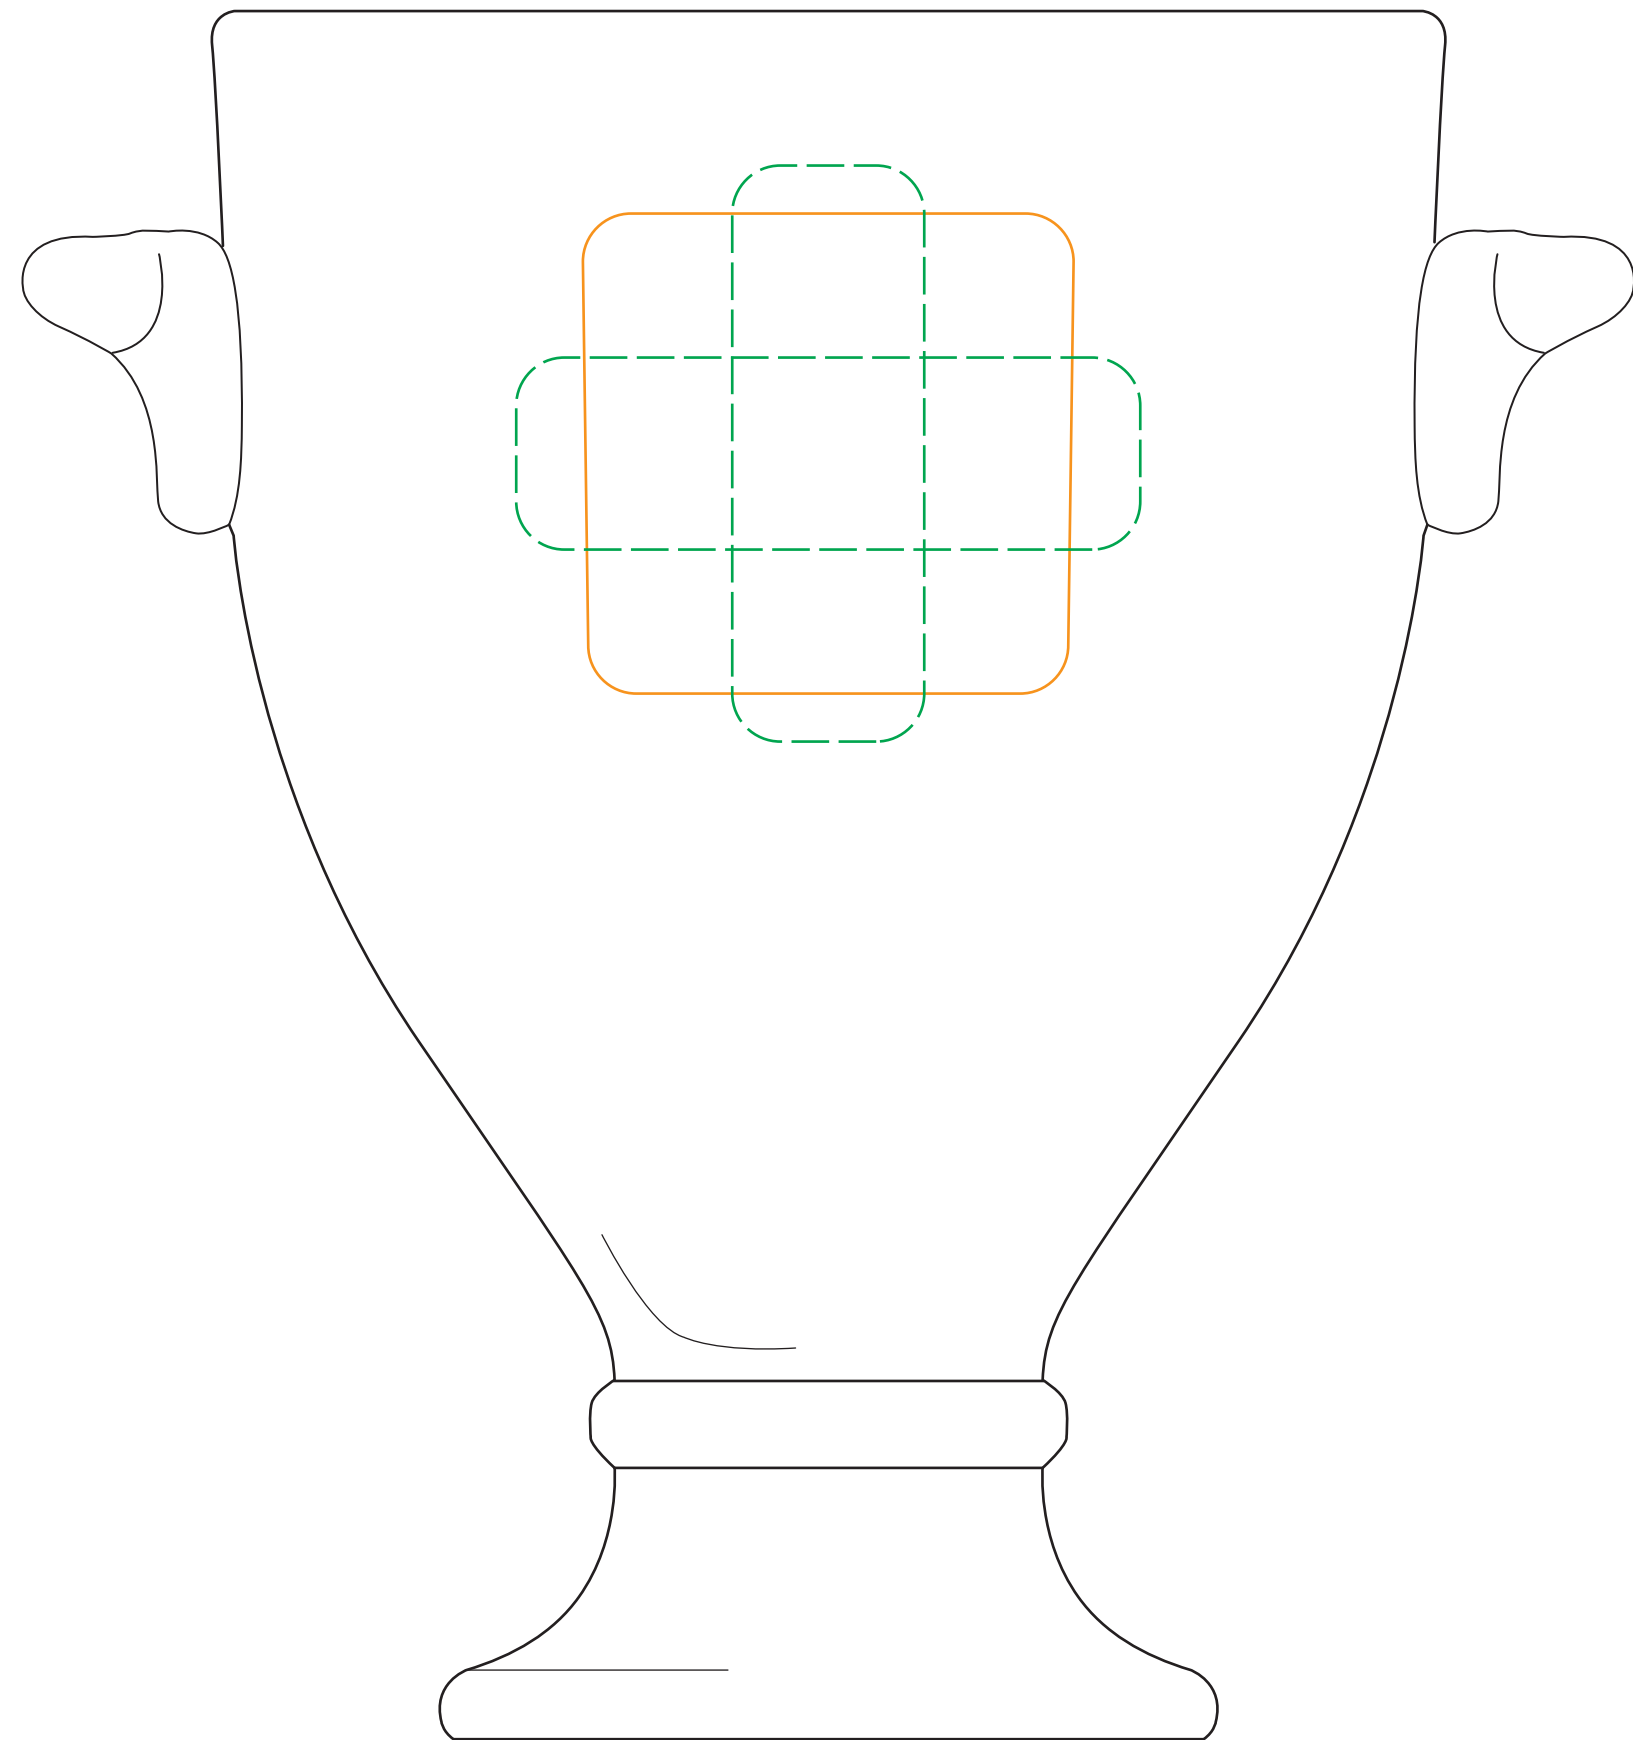

# 07-105L,M,S Sporting Cup - WHITE

**Size / REGULAR**

**Best:** 2.5"w x 2.5"h

**Suggested Max:** 3.25"w x 3"h

**Etch as a REGULAR**

07-105L Sporting Cup -WHITE  
Qty: DEEP ETCH with Gold Color Fill

**Size / MEDIUM+**

**Best:** 2.125"w x 2.125"h

**Suggested Max:** 2.75"w x 2.5"h

**Etch as a REGULAR**

07-105M Sporting Cup -WHITE  
Qty: DEEP ETCH with Gold Color Fill

**Size / SMALL+**

**Best:** 1.875"w x 1.875"h

**Suggested Max:** 2.5"w x 2.25"h

**Etch as a REGULAR**

07-105S Sporting Cup -WHITE  
Qty: DEEP ETCH with Gold Color Fill