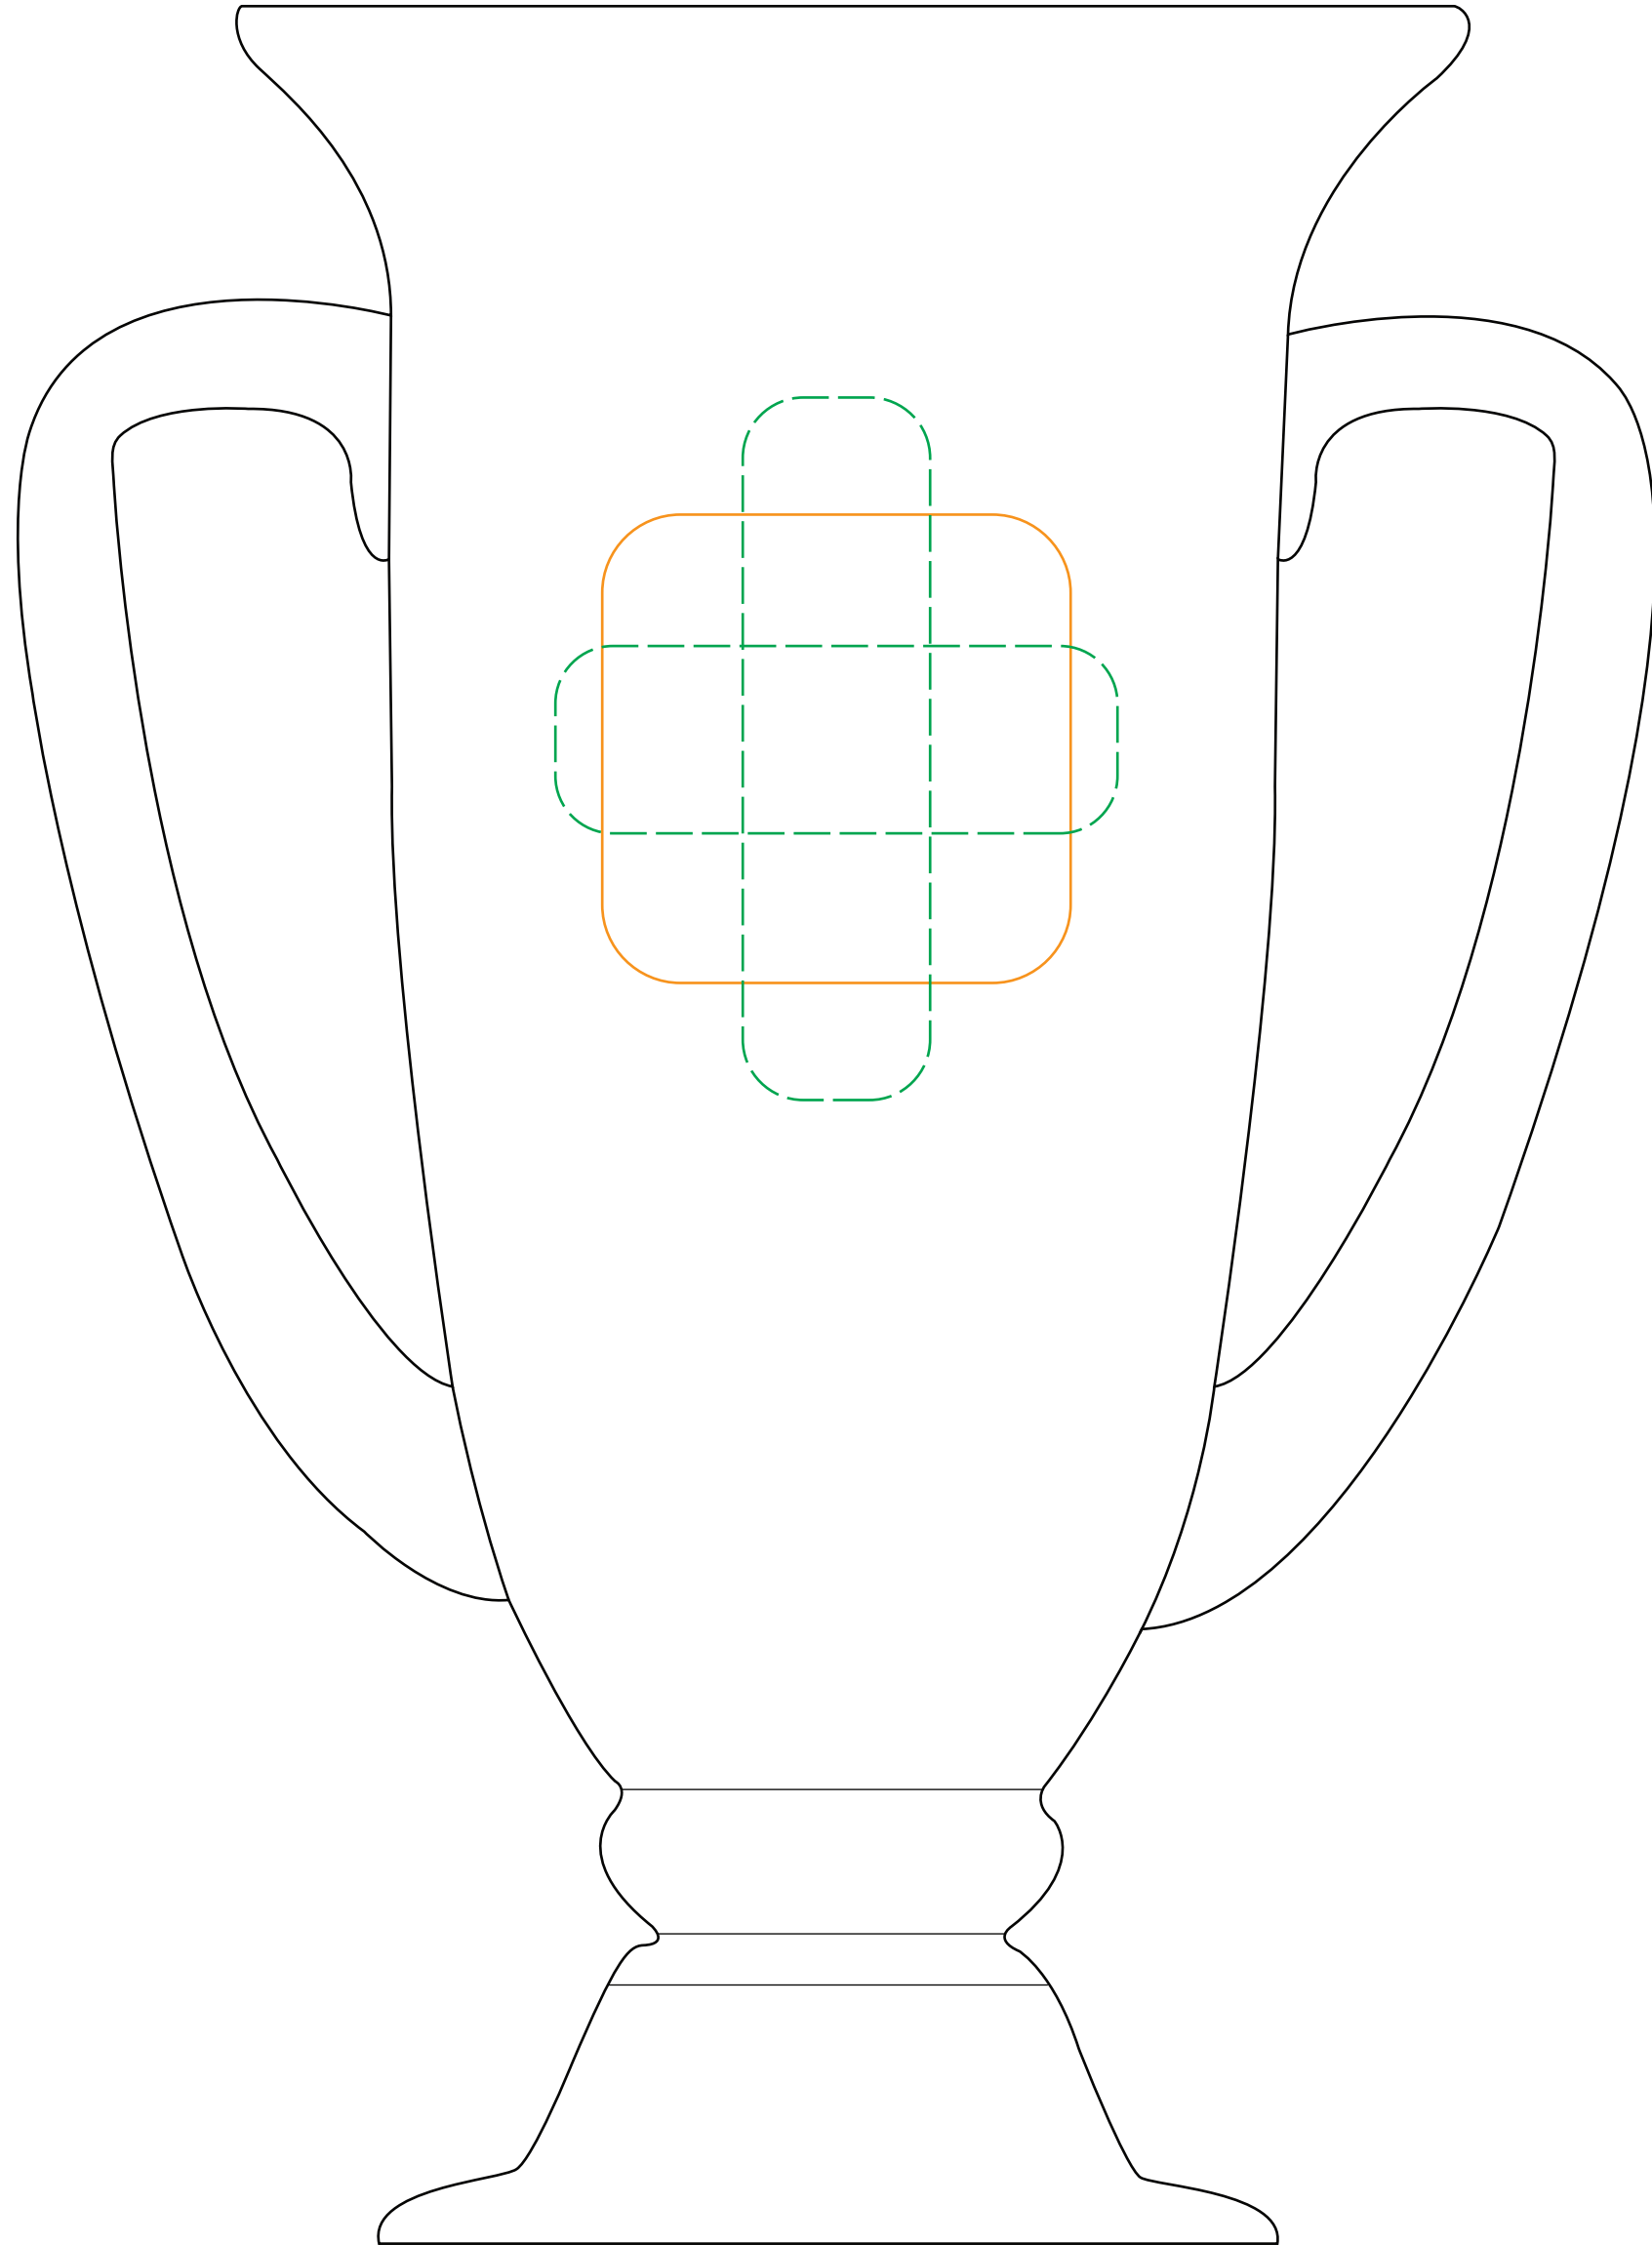

07-061L, M, S Alexandria Trophy Cup

Size / REGULAR+

Best: 2.5"w x 2.5"h

Suggested Max: 3"w x 3.5"h

Etch as a REGULAR

07-061L Alexandria Trophy Cup
Qty: DEEP ETCH

Size / MEDIUM+

Best: 2.25"w x 2.25"h

Suggested Max: 2.5"w x 3"h

Etch as a REGULAR

07-061M Alexandria Trophy Cup
Qty: DEEP ETCH

Size / MEDIUM

Best: 2"w x 2"h

Suggested Max: 2.25"w x 2.5"h

Etch as a REGULAR

07-061S Alexandria Trophy Cup
Qty: DEEP ETCH