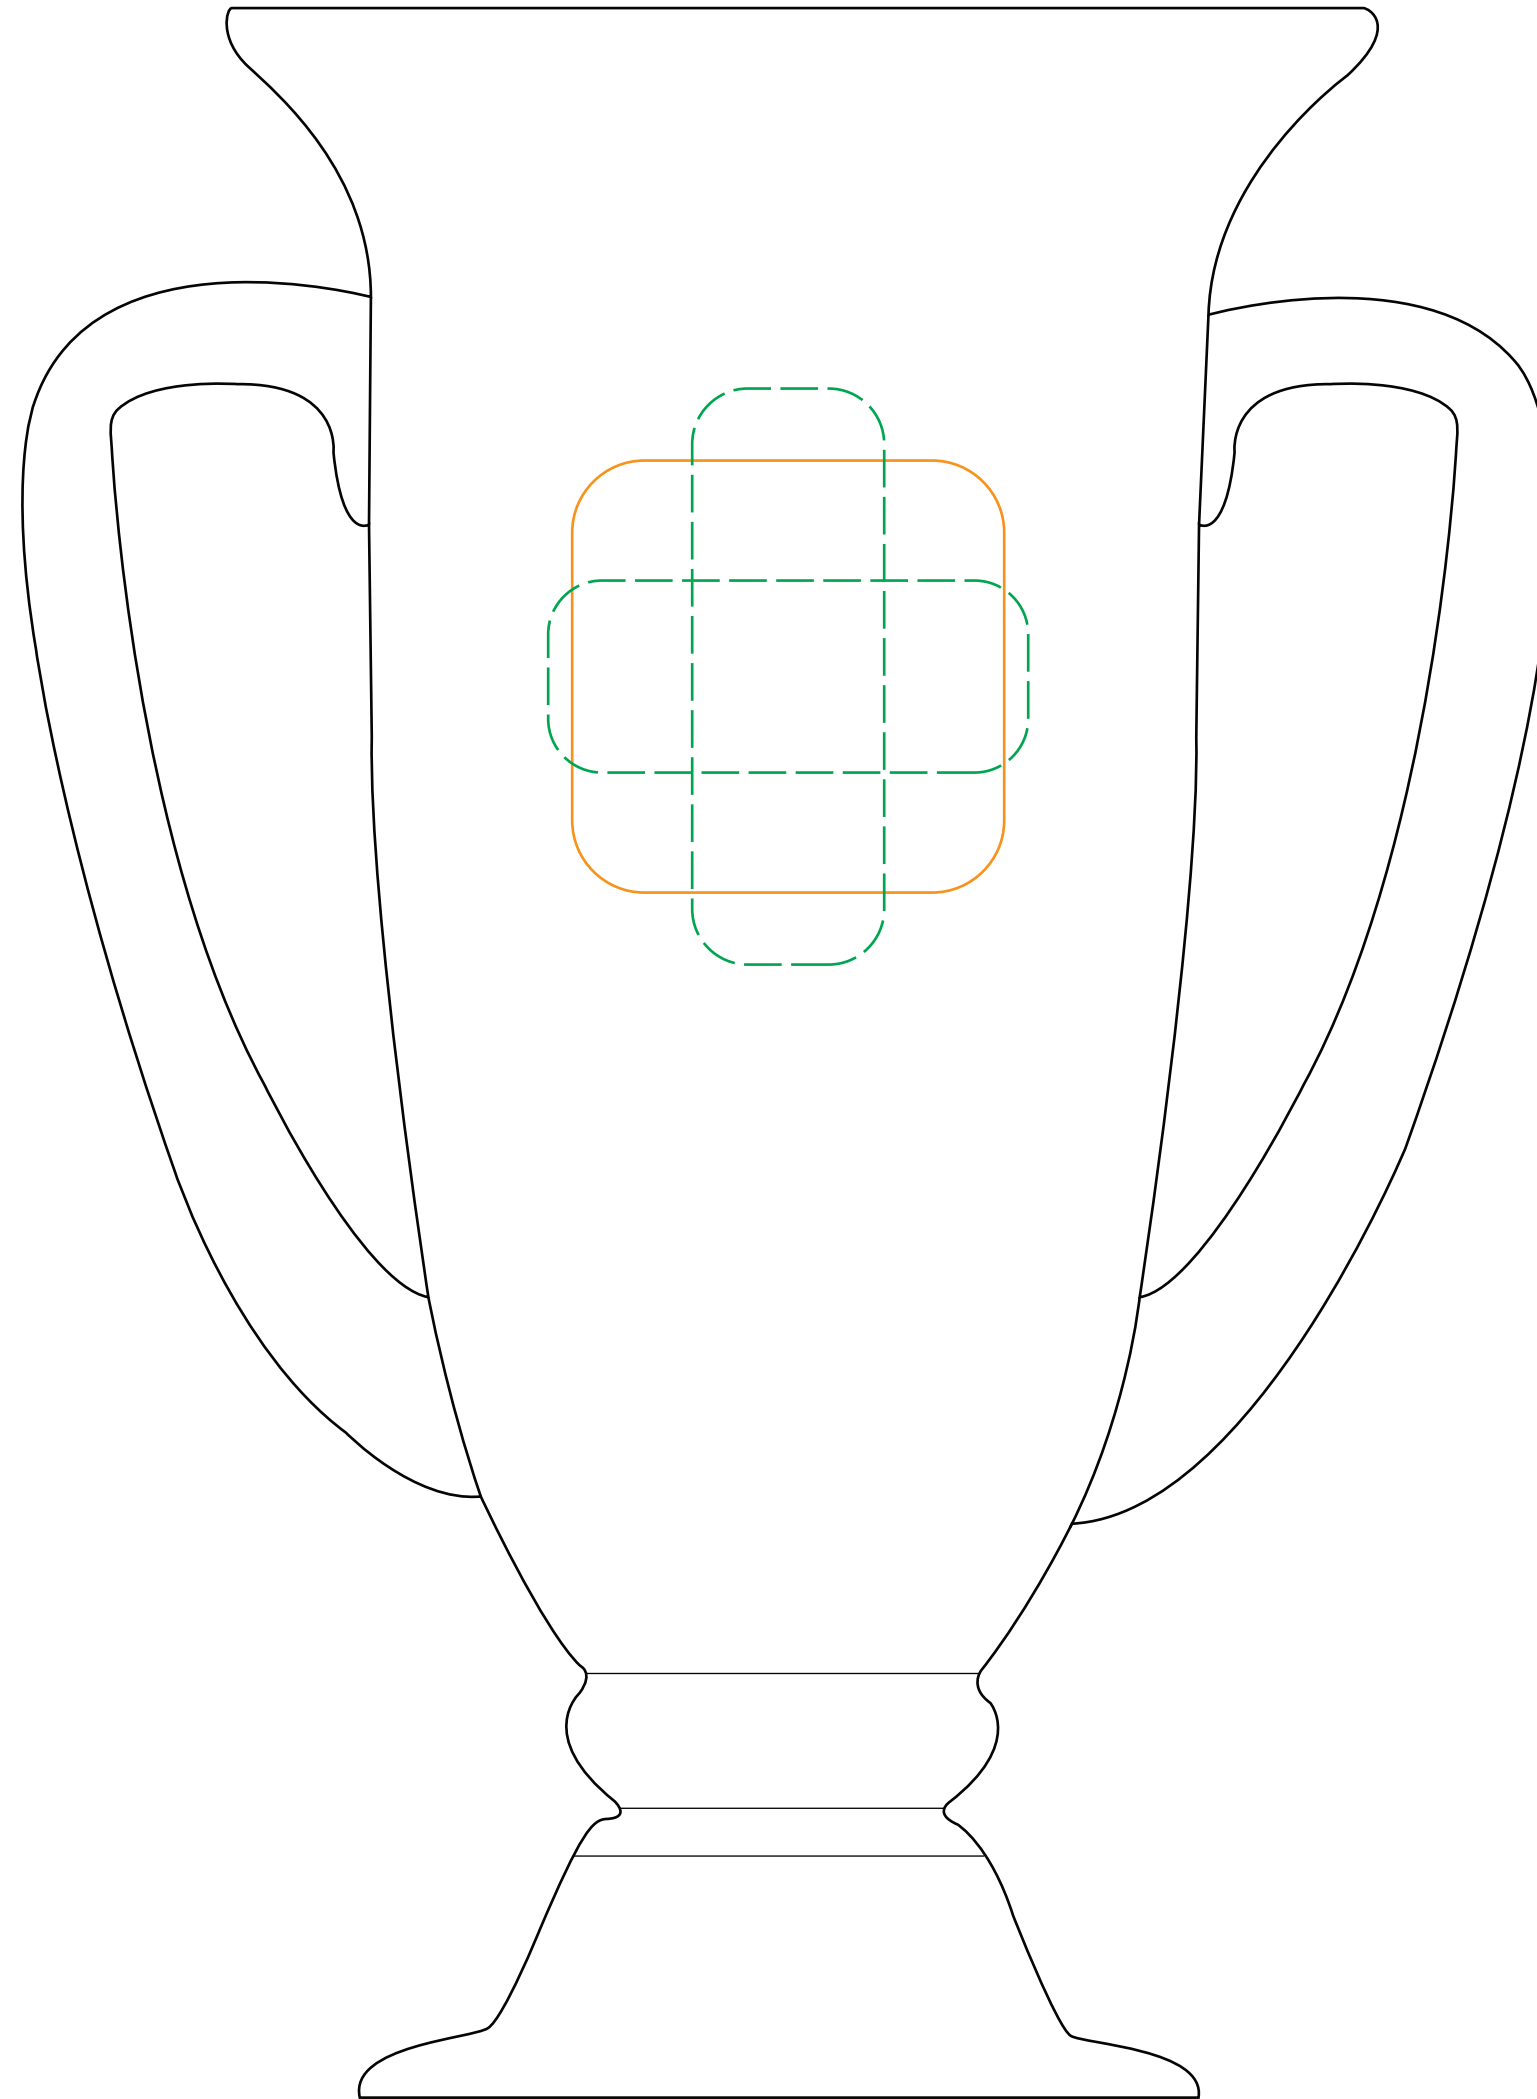

07-061L, M, S Alexandria Trophy Cup

Size / REGULAR+

Best: 2.5"w x 2.5"h

Suggested Max: 3"w x 3.5"h

Etch as a REGULAR

07-061L Alexandria Trophy Cup
Qty: DEEP ETCH

Size / MEDIUM+

Best: 2.25"w x 2.25"h

Suggested Max: 2.5"w x 3"h

Etch as a REGULAR

07-061M Alexandria Trophy Cup
Qty: DEEP ETCH

Size / MEDIUM

Best: 2"w x 2"h

Suggested Max: 2.25"w x 2.5"h

Etch as a REGULAR

07-061S Alexandria Trophy Cup
Qty: DEEP ETCH