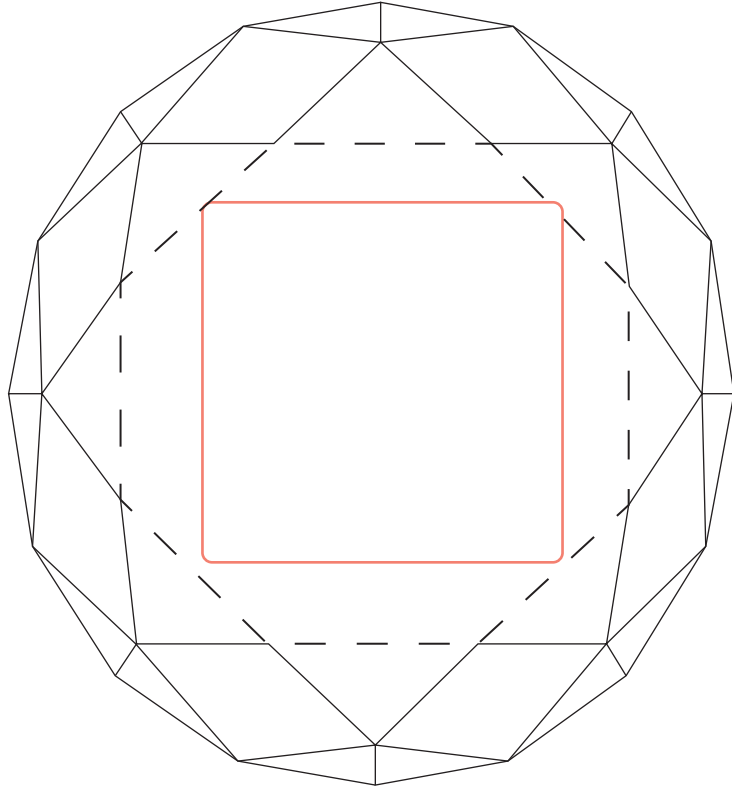

#04-104L, S Diamond Paper Weight

Size/ MEDIUM

Best at 1.875w x 1.875h

Etch as a **REGULAR**

Size/ SMALL

Best at 1.5w x 1.5h

Etch as a **REGULAR**