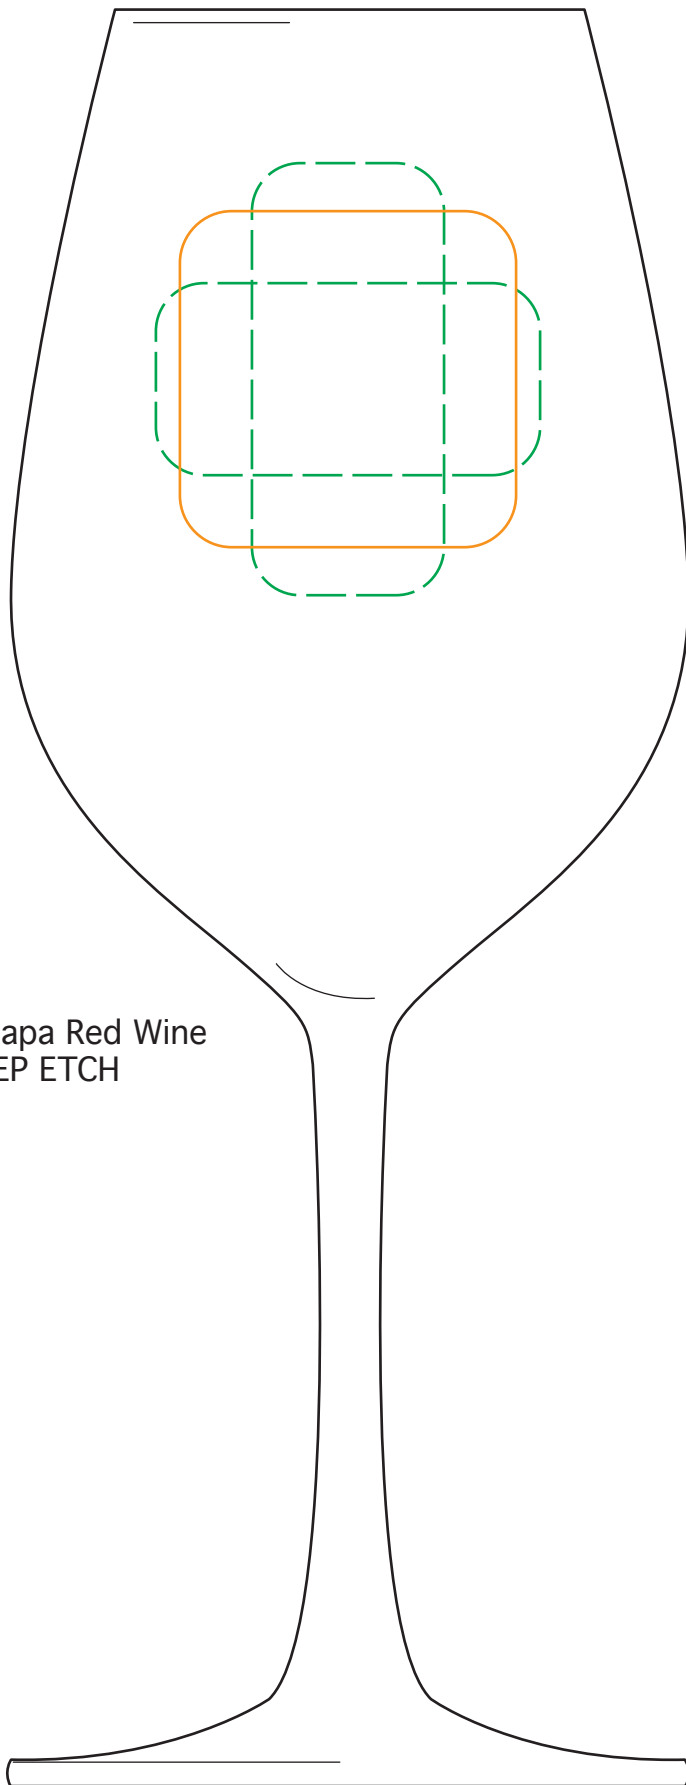

03-079 Napa Red Wine - 17 oz.

Best: 1.75"w x 1.75"h

*Suggested **Max:** 2"w x 2.25"h*

03-079 Napa Red Wine
Qty: DEEP ETCH